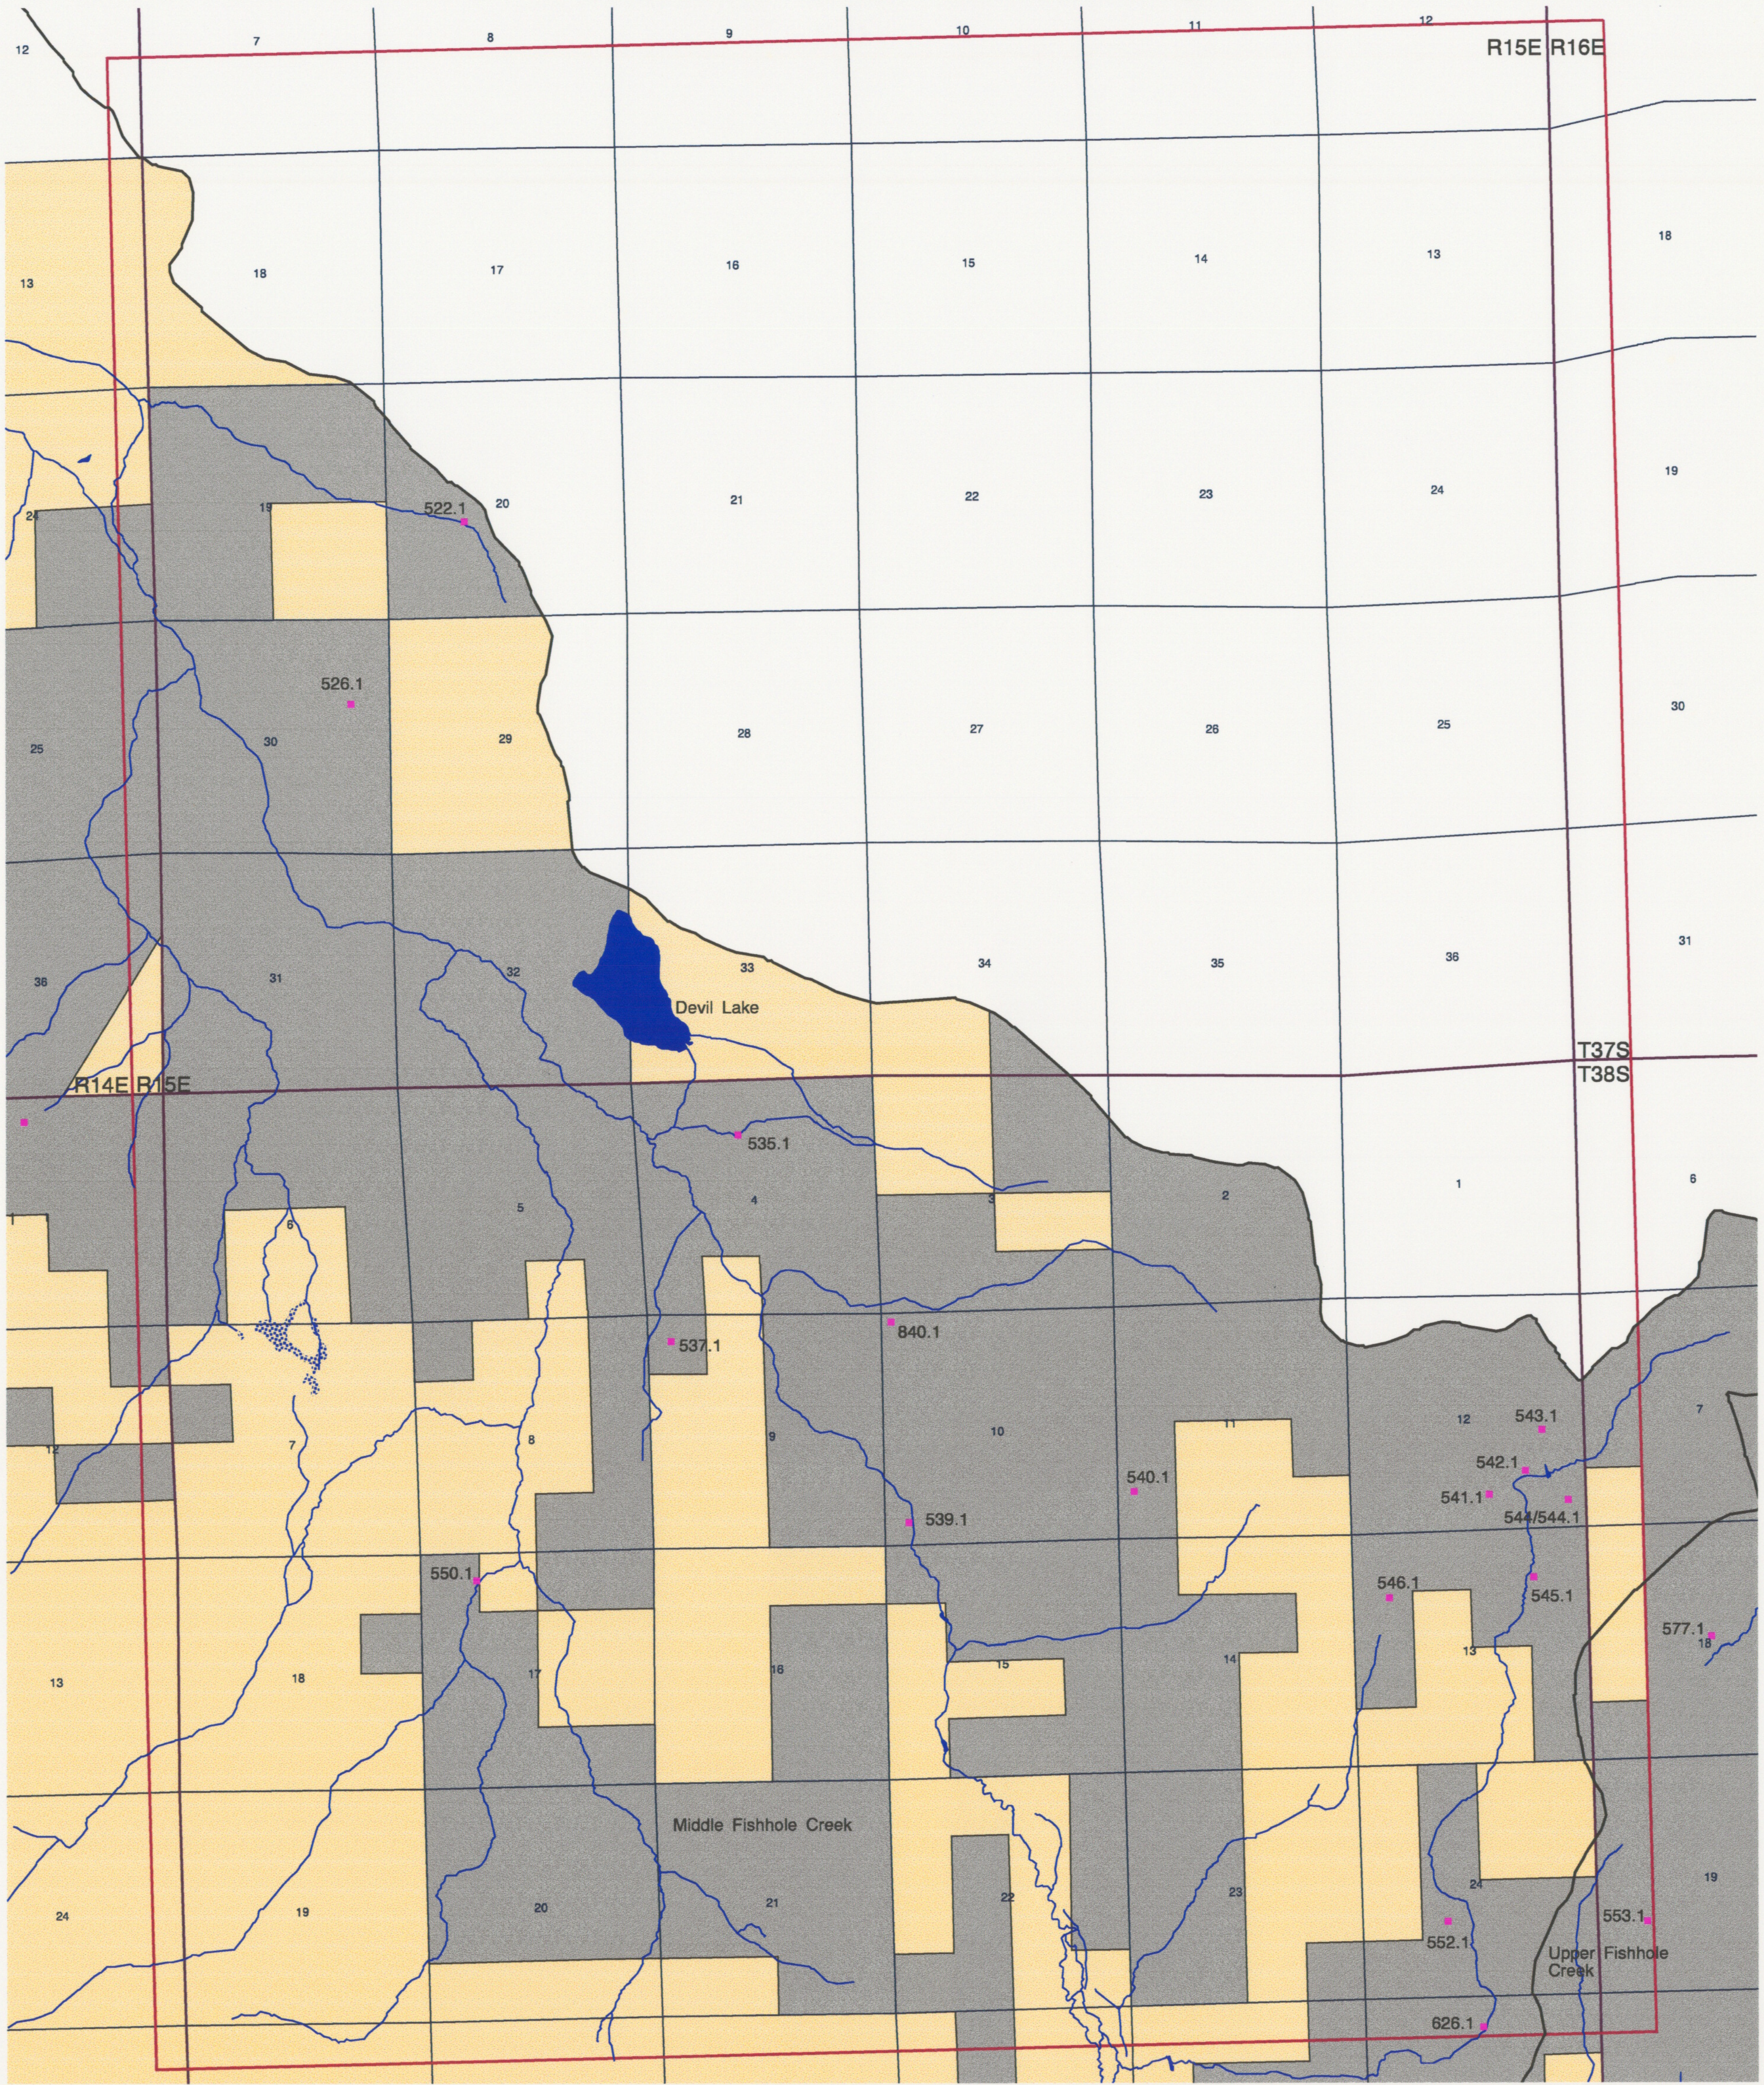

National Forest Consumptive Claims

Sprague River above Confluence with Sycan River Watershed

H.U.C. 1801020206

Paradise Mtn Quadrangle

97 411 0099

97 411 0099

1:24000

- Fremont National Forest Consumptive Claims
- ▬ Streams
- Lakes/Ponds
- ▨ Marsh
- ▭ Watershed Boundary
- ▭ Paradise Mtn Quad Boundary
- ▭ Townships/Ranges
- ▭ Sections
- ▭ Ownership Boundary
- FREMONT NATIONAL FOREST
- PRIVATE LANDS