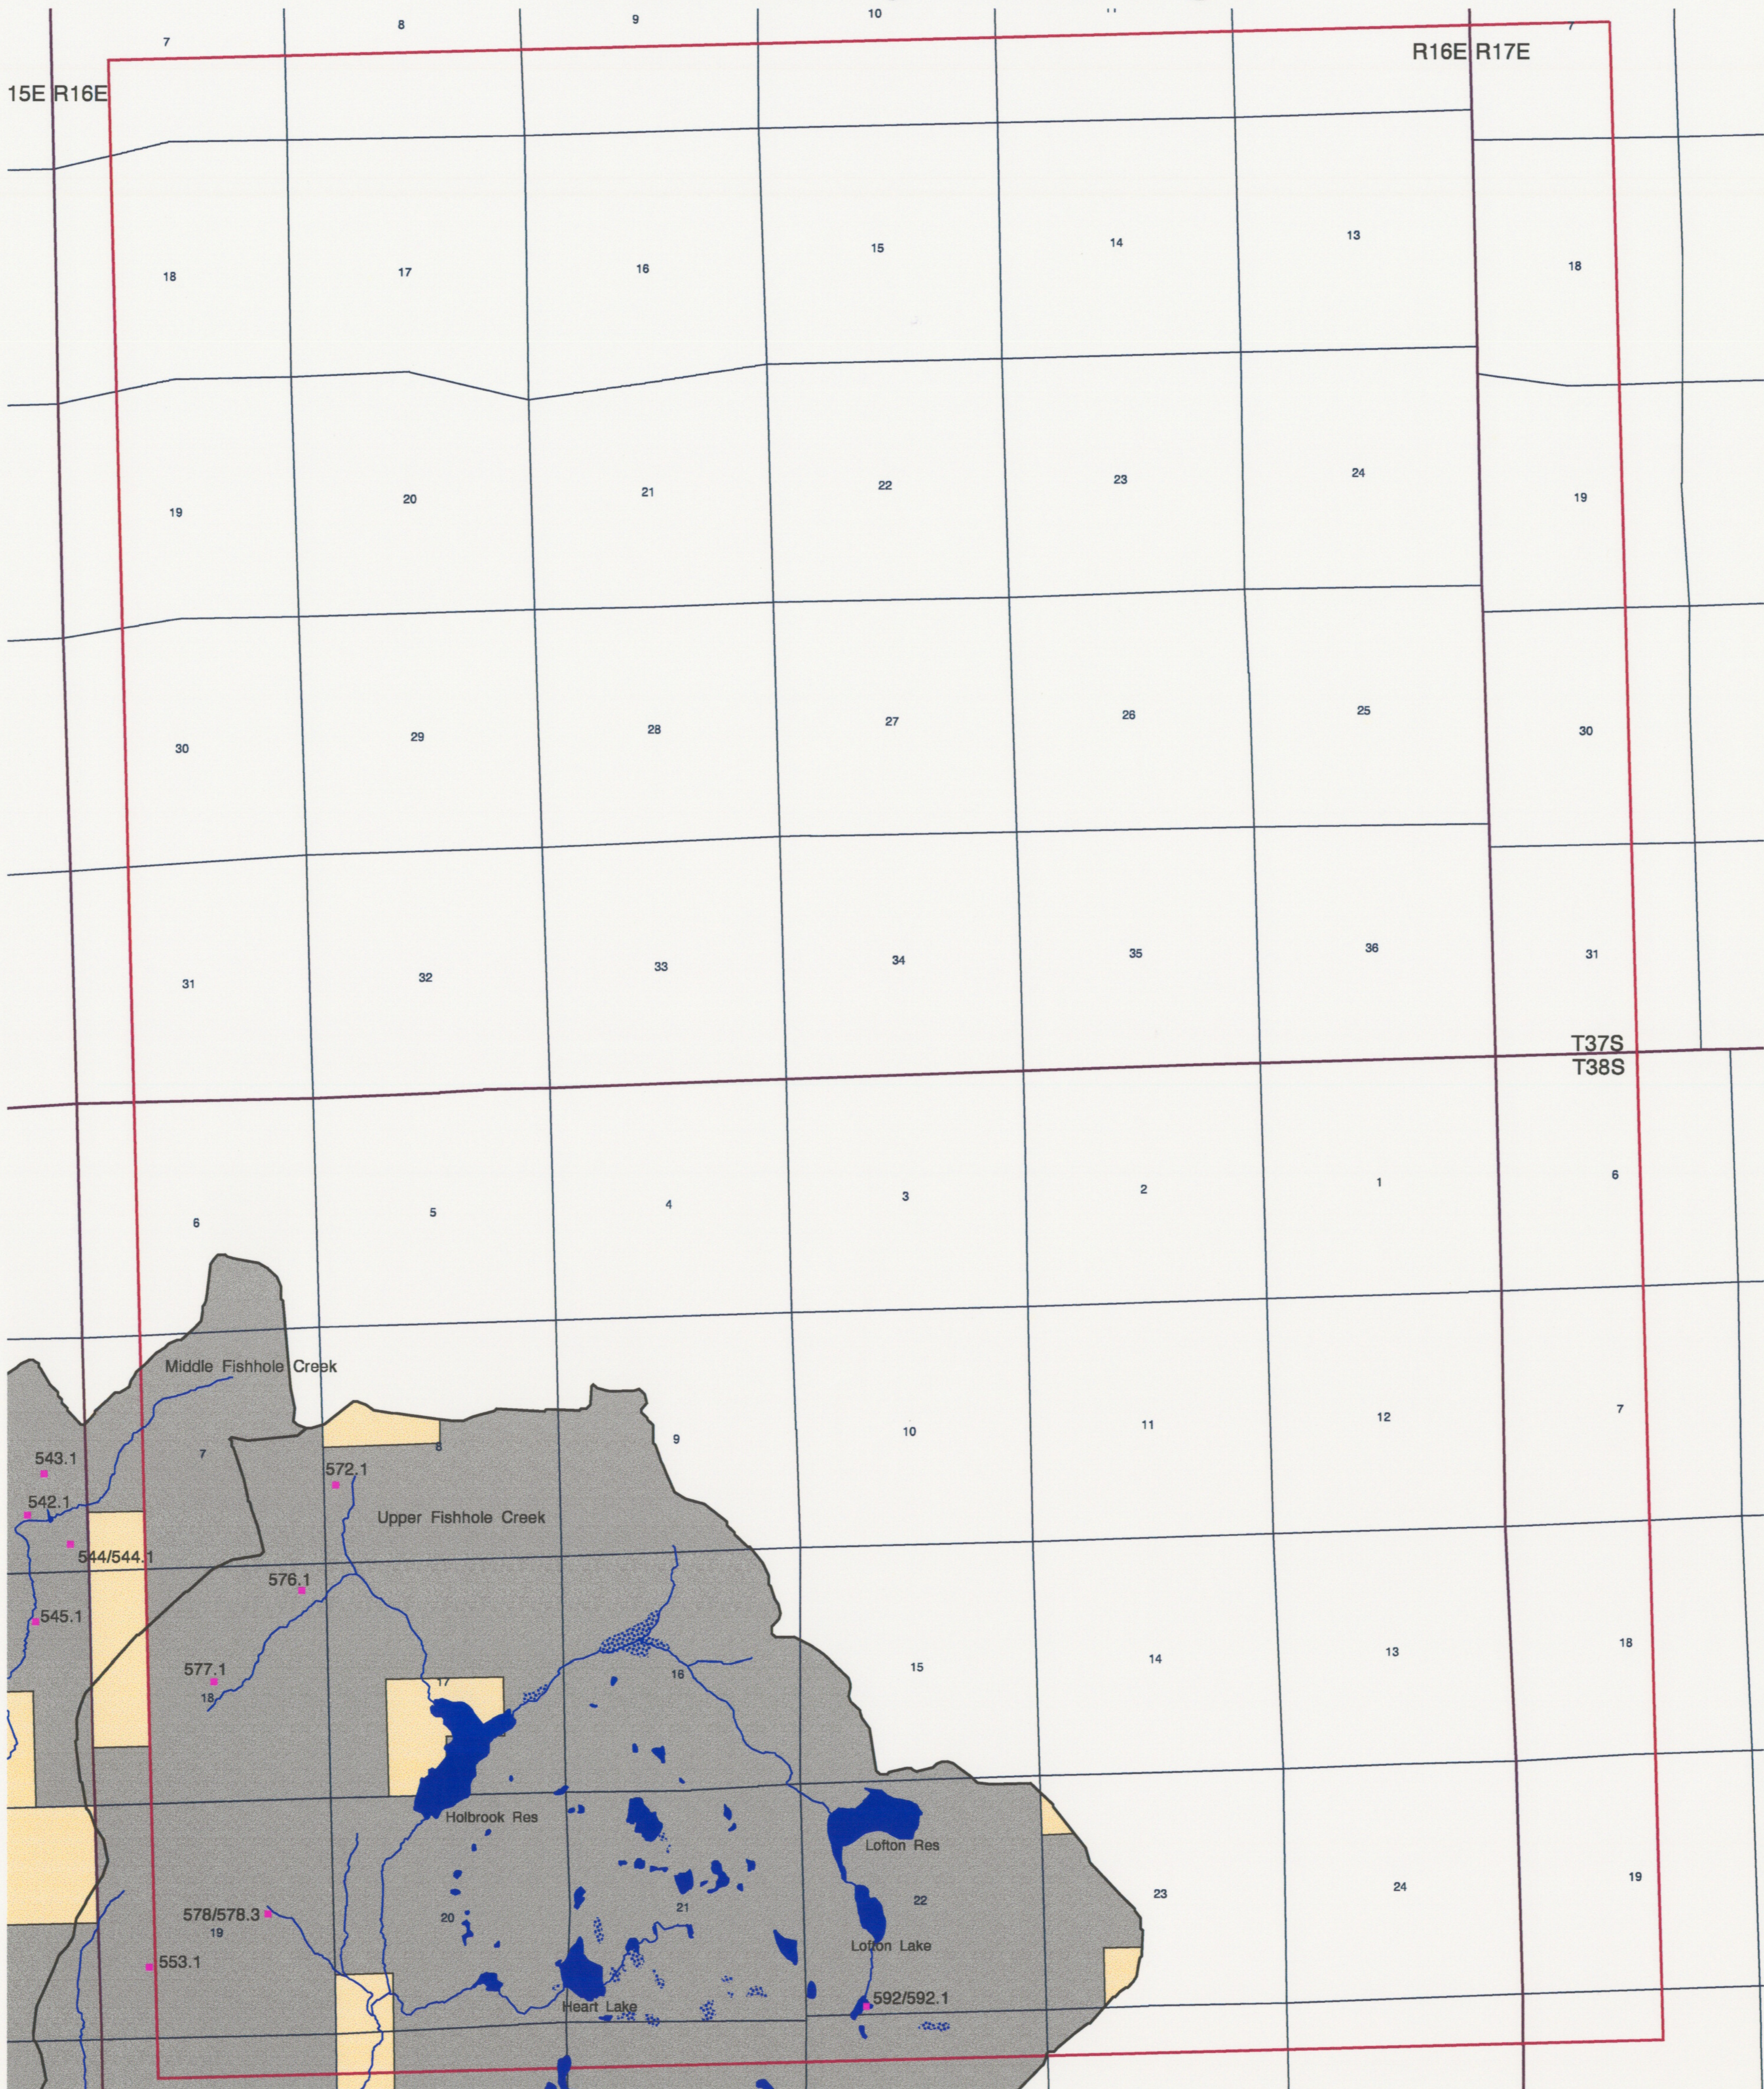

National Forest Consumptive Claims

Sprague River above Confluence with Sycan River Watershed

H.U.C. 1801020206

Quartz Valley Quadrangle

97 411 0098

97 411 0098

1:24000

- Fremont National Forest Consumptive Claims
- Streams
- Lakes/Ponds
- Marsh
- Watershed Boundary
- Quartz Valley Quad Boundary
- Townships/Ranges
- Sections
- Ownership Boundary
- FREMONT NATIONAL FOREST
- PRIVATE LANDS