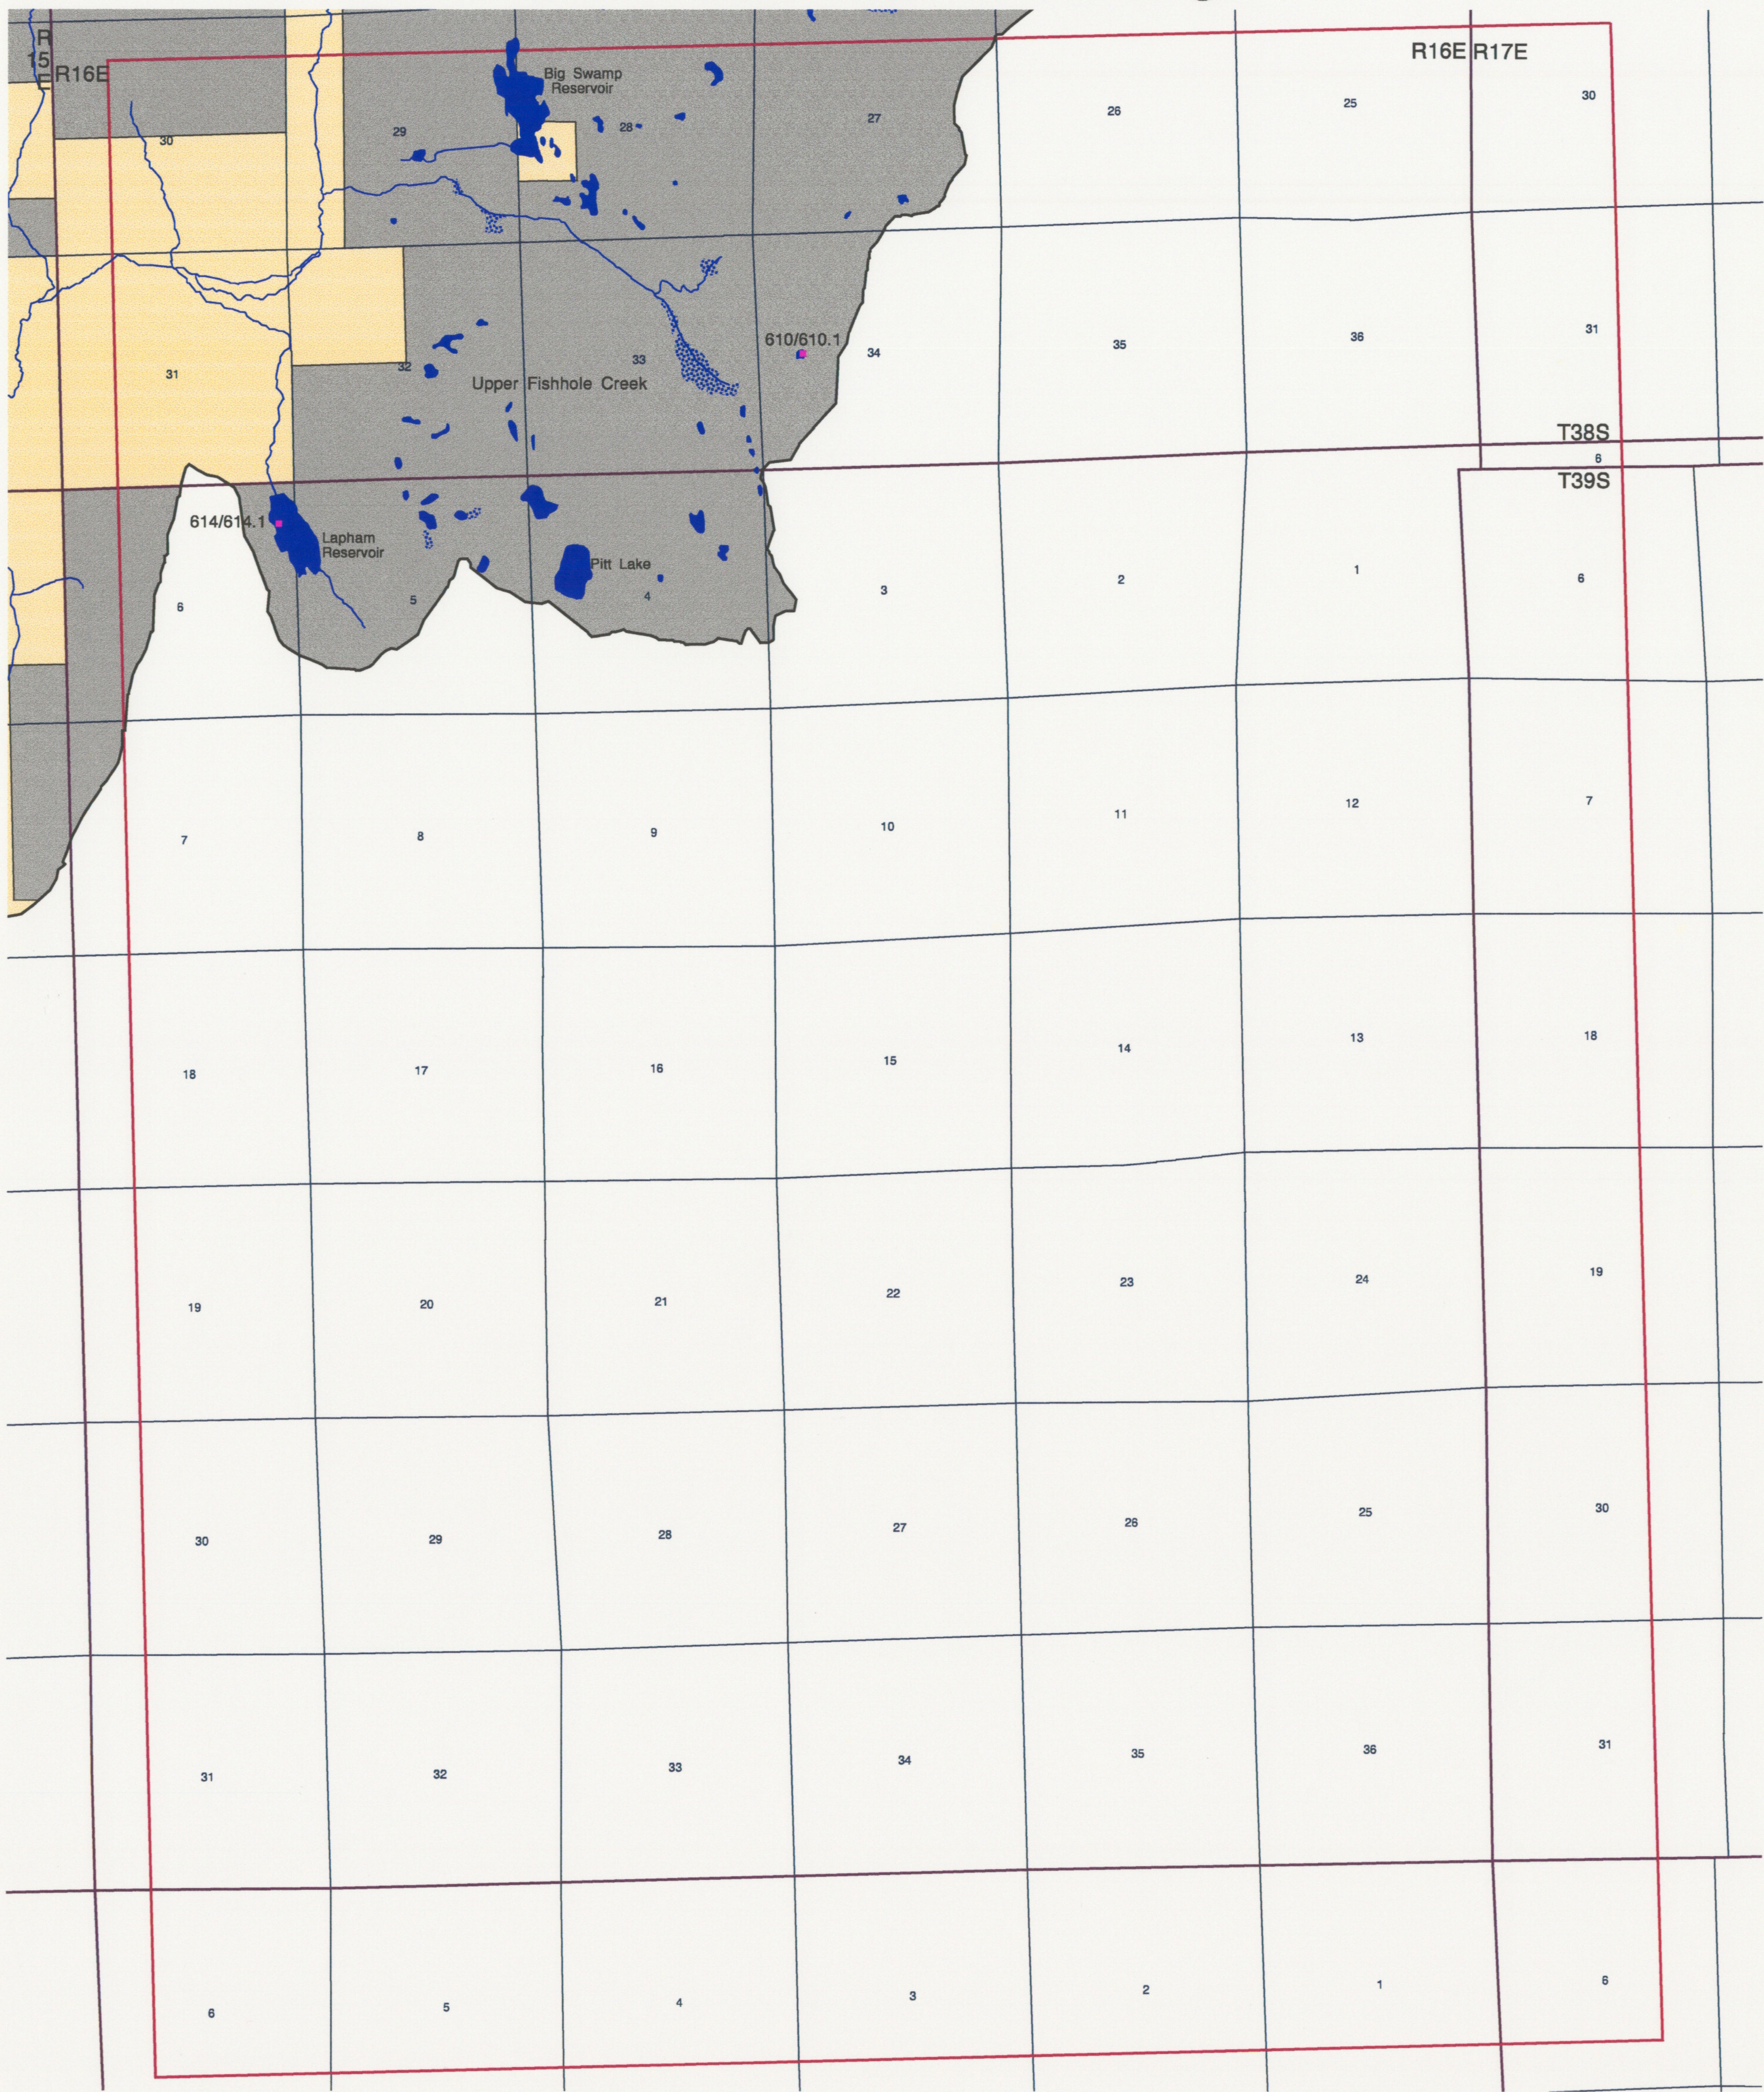

National Forest Consumptive Claims

Sprague River above Confluence with Sycan River Watershed

H.U.C. 1801020206

Arkansas Flat Quadrangle

97 411 0097

97 411 0097

1:24000

- Fremont National Forest Consumptive Claims
- Streams
- Lakes/Ponds
- ▨ Marsh
- Watershed Boundary
- Arkansas Flat Quad Boundary
- Townships/Ranges
- Sections
- Ownership Boundary
- FREMONT NATIONAL FOREST
- PRIVATE LANDS