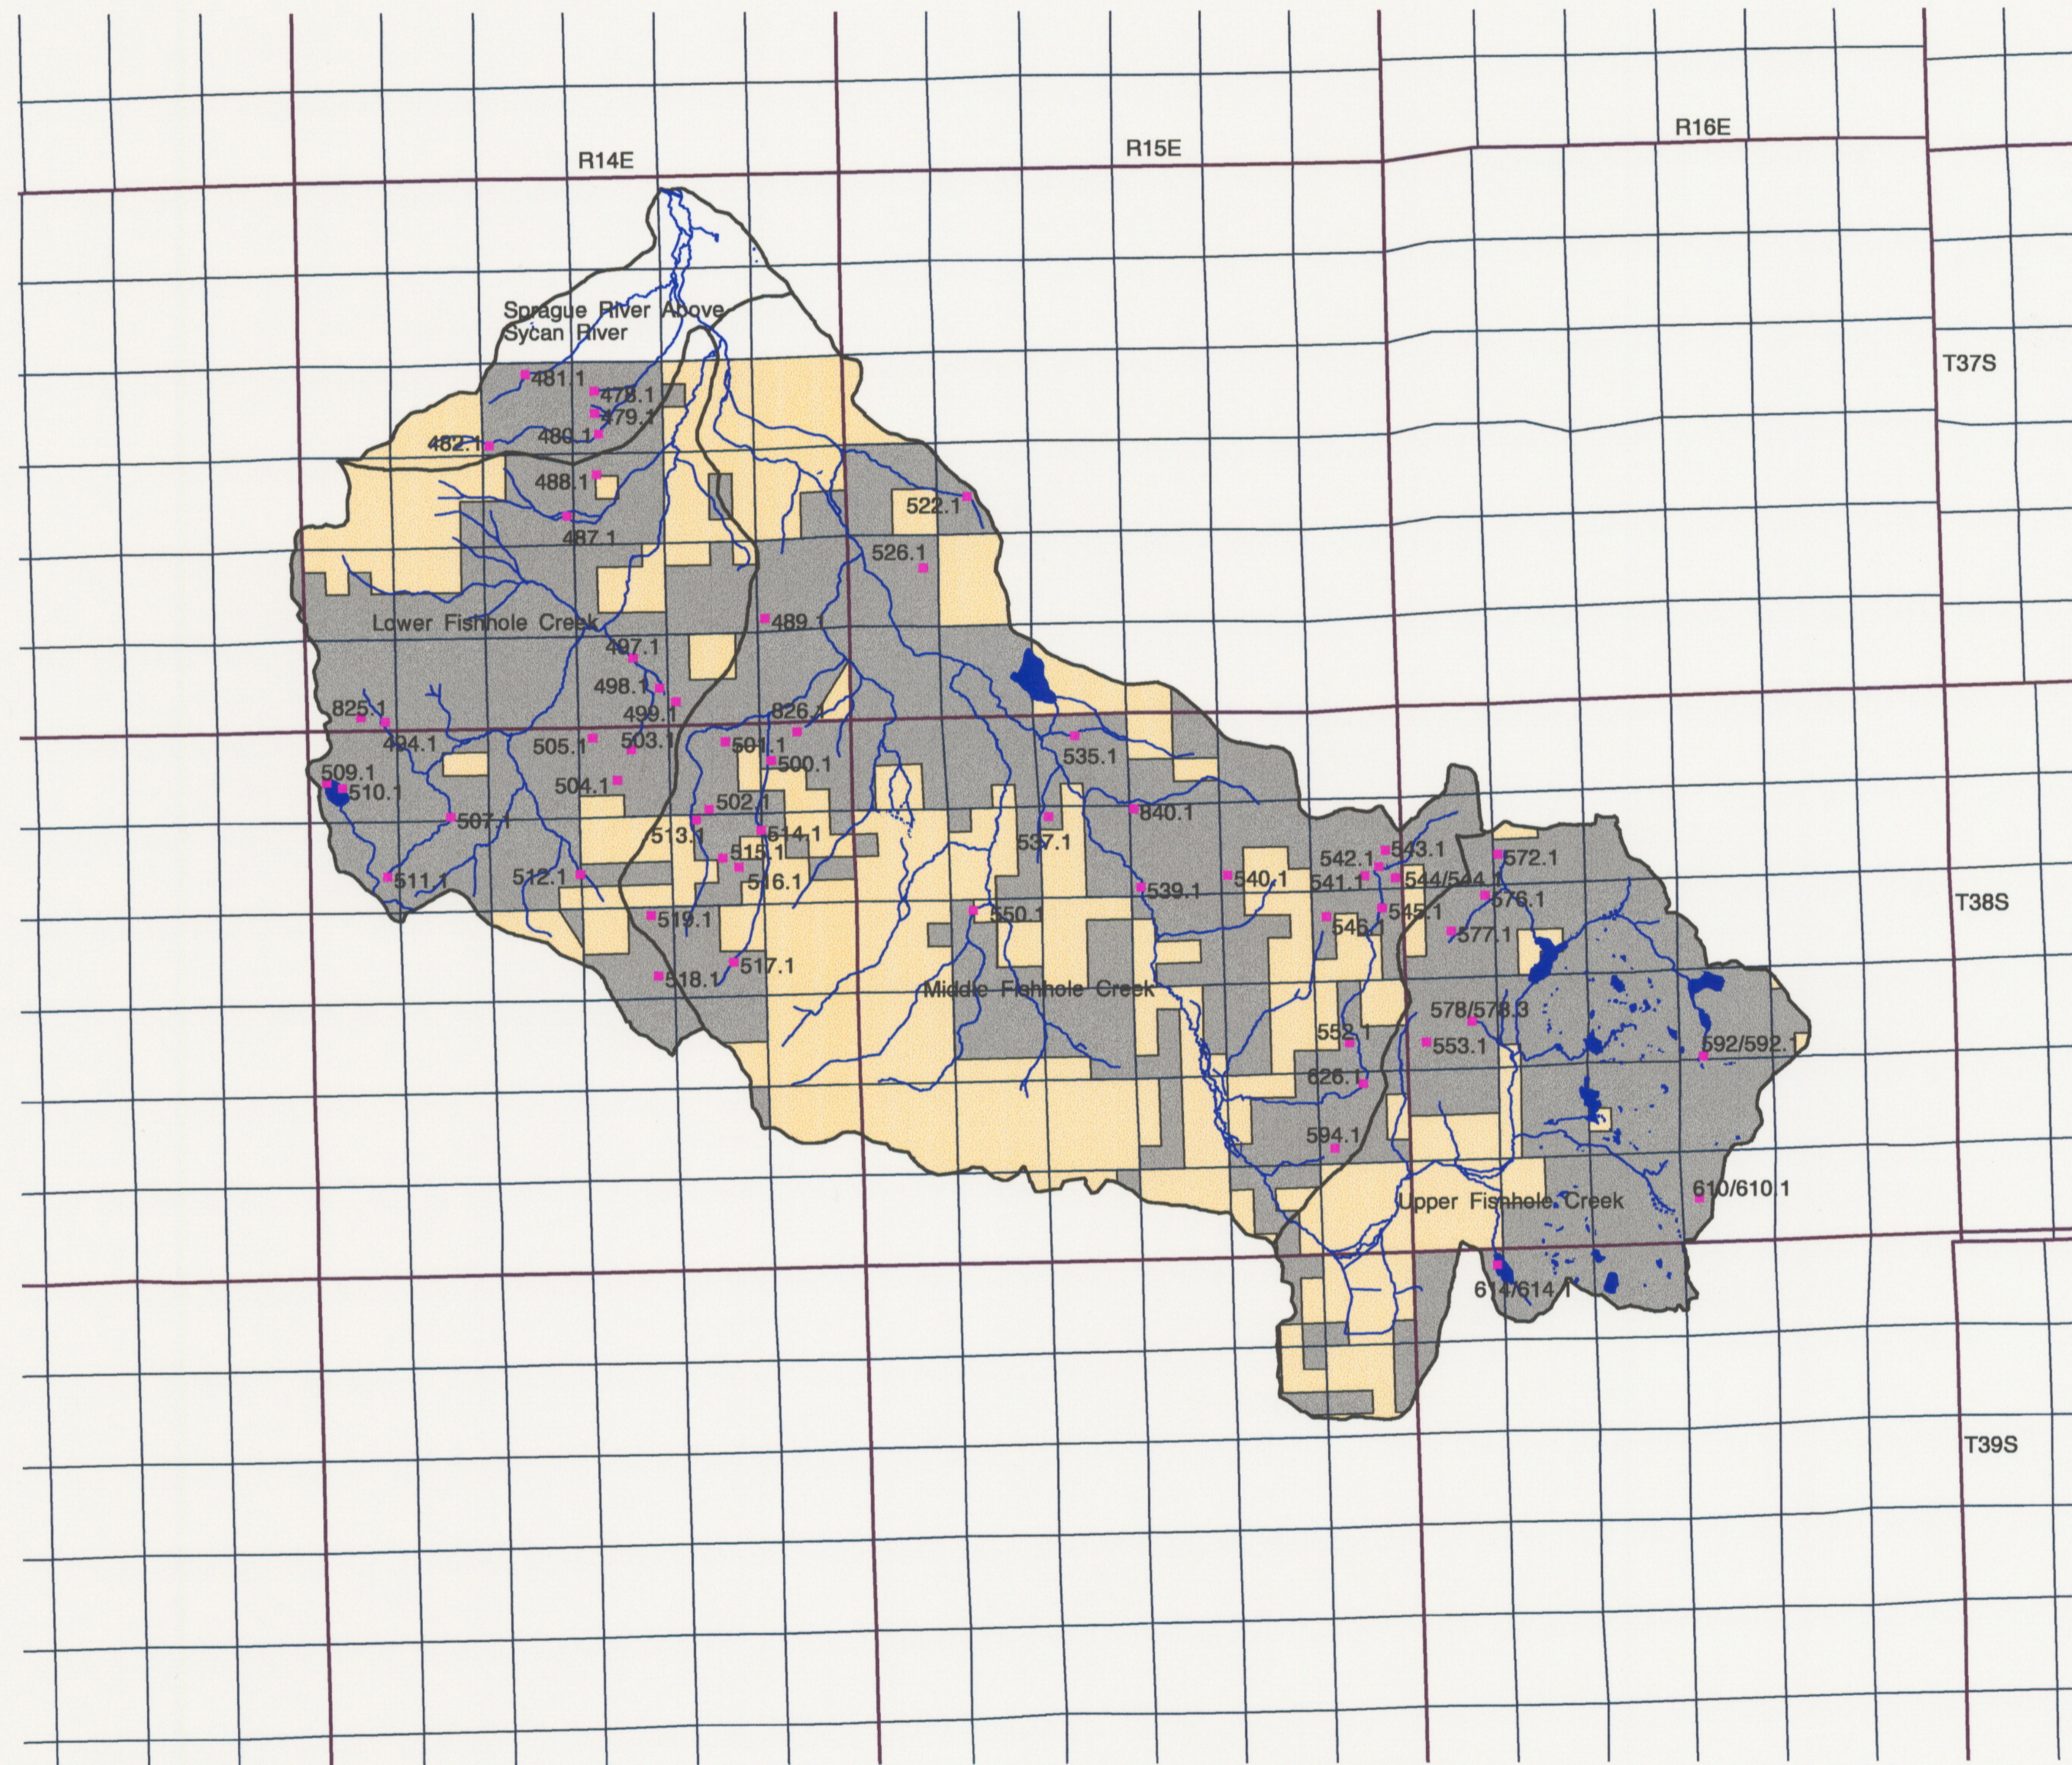

## Sprague River Above Confluence with Sycan River Watershed H.U.C. 1801020206

- Fremont National Forest Consumptive Claims
- ▬ Streams
- Lakes/Ponds
- ▨ Marsh
- ▭ Watershed Boundary
- ▭ Townships/Ranges
- ▭ Sections
- ▭ Ownership Boundary
- FREMONT NATIONAL FOREST
- PRIVATE LANDS

## Sprague River above Confluence with Sycan River Watershed