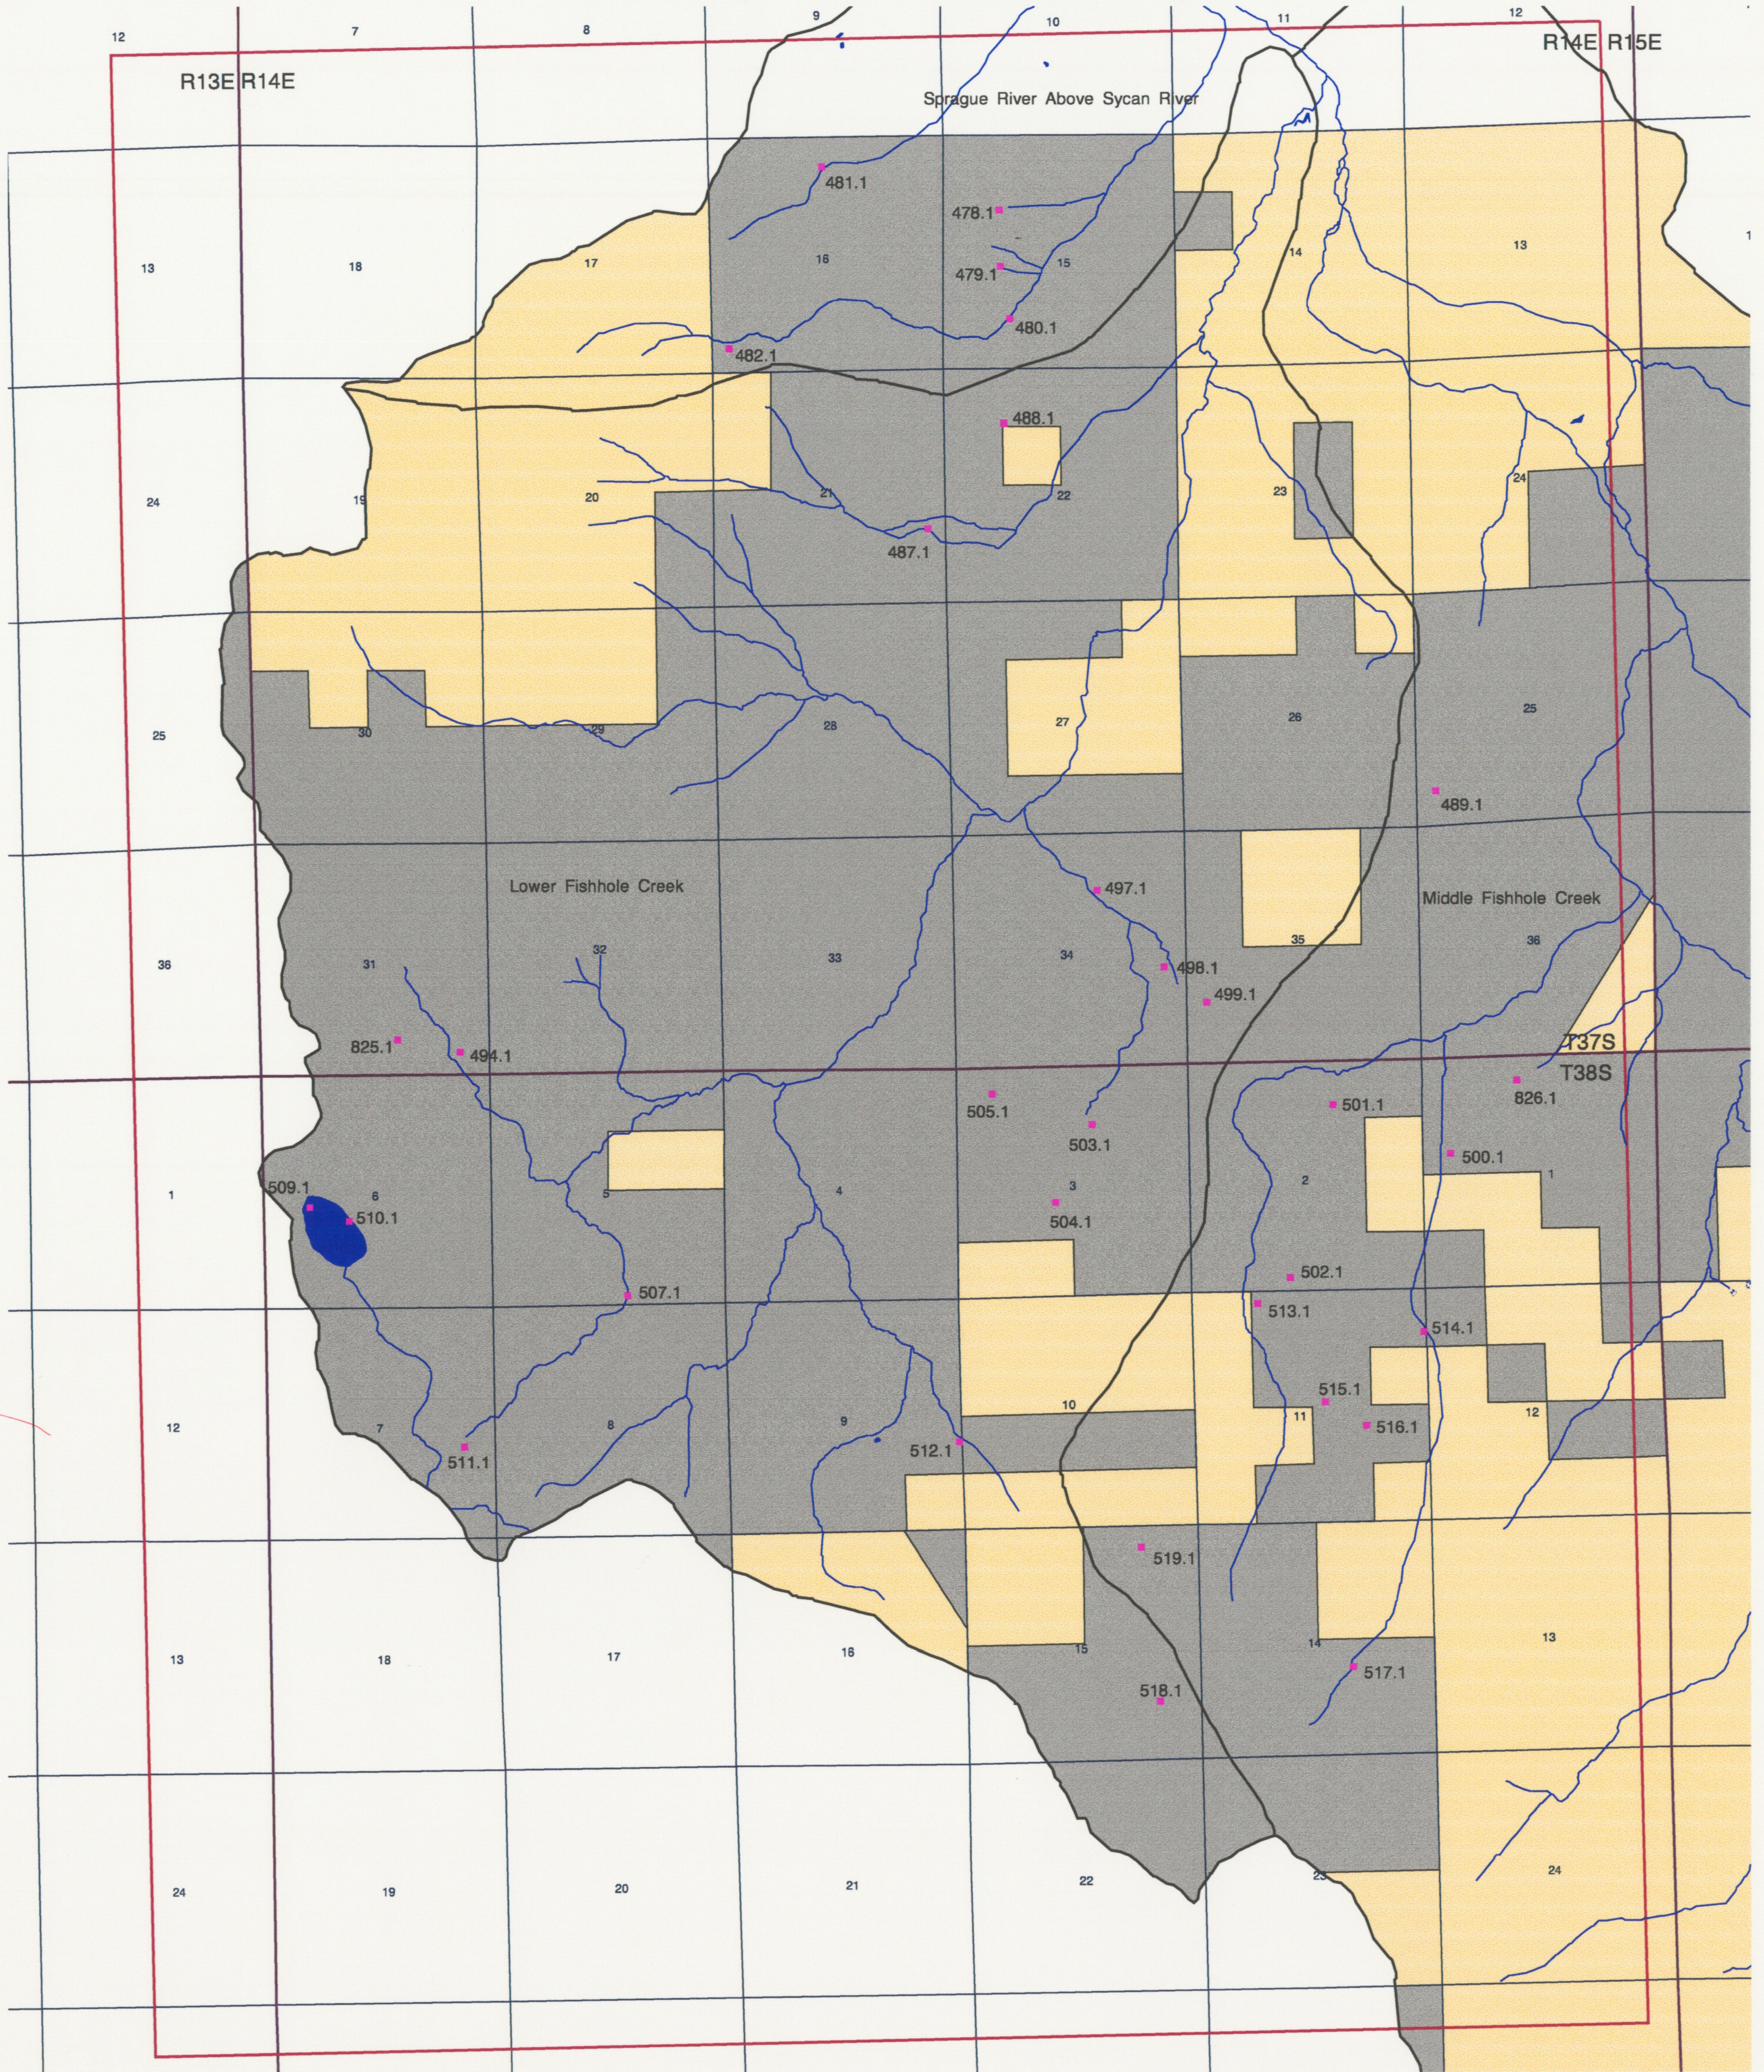

National Forest Consumptive Claims

Sprague River above Confluence with Sycan River Watershed

H.U.C. 1801020206

Horsefly Mtn Quadrangle

97 411 0100

97 411 0100

1:24000

- Fremont National Forest Consumptive Claims
- Streams
- Lakes/Ponds
- Marsh
- Watershed Boundary
- Horsefly Mtn Quad Boundary
- Townships/Ranges
- Sections
- Ownership Boundary
- FREMONT NATIONAL FOREST
- PRIVATE LANDS