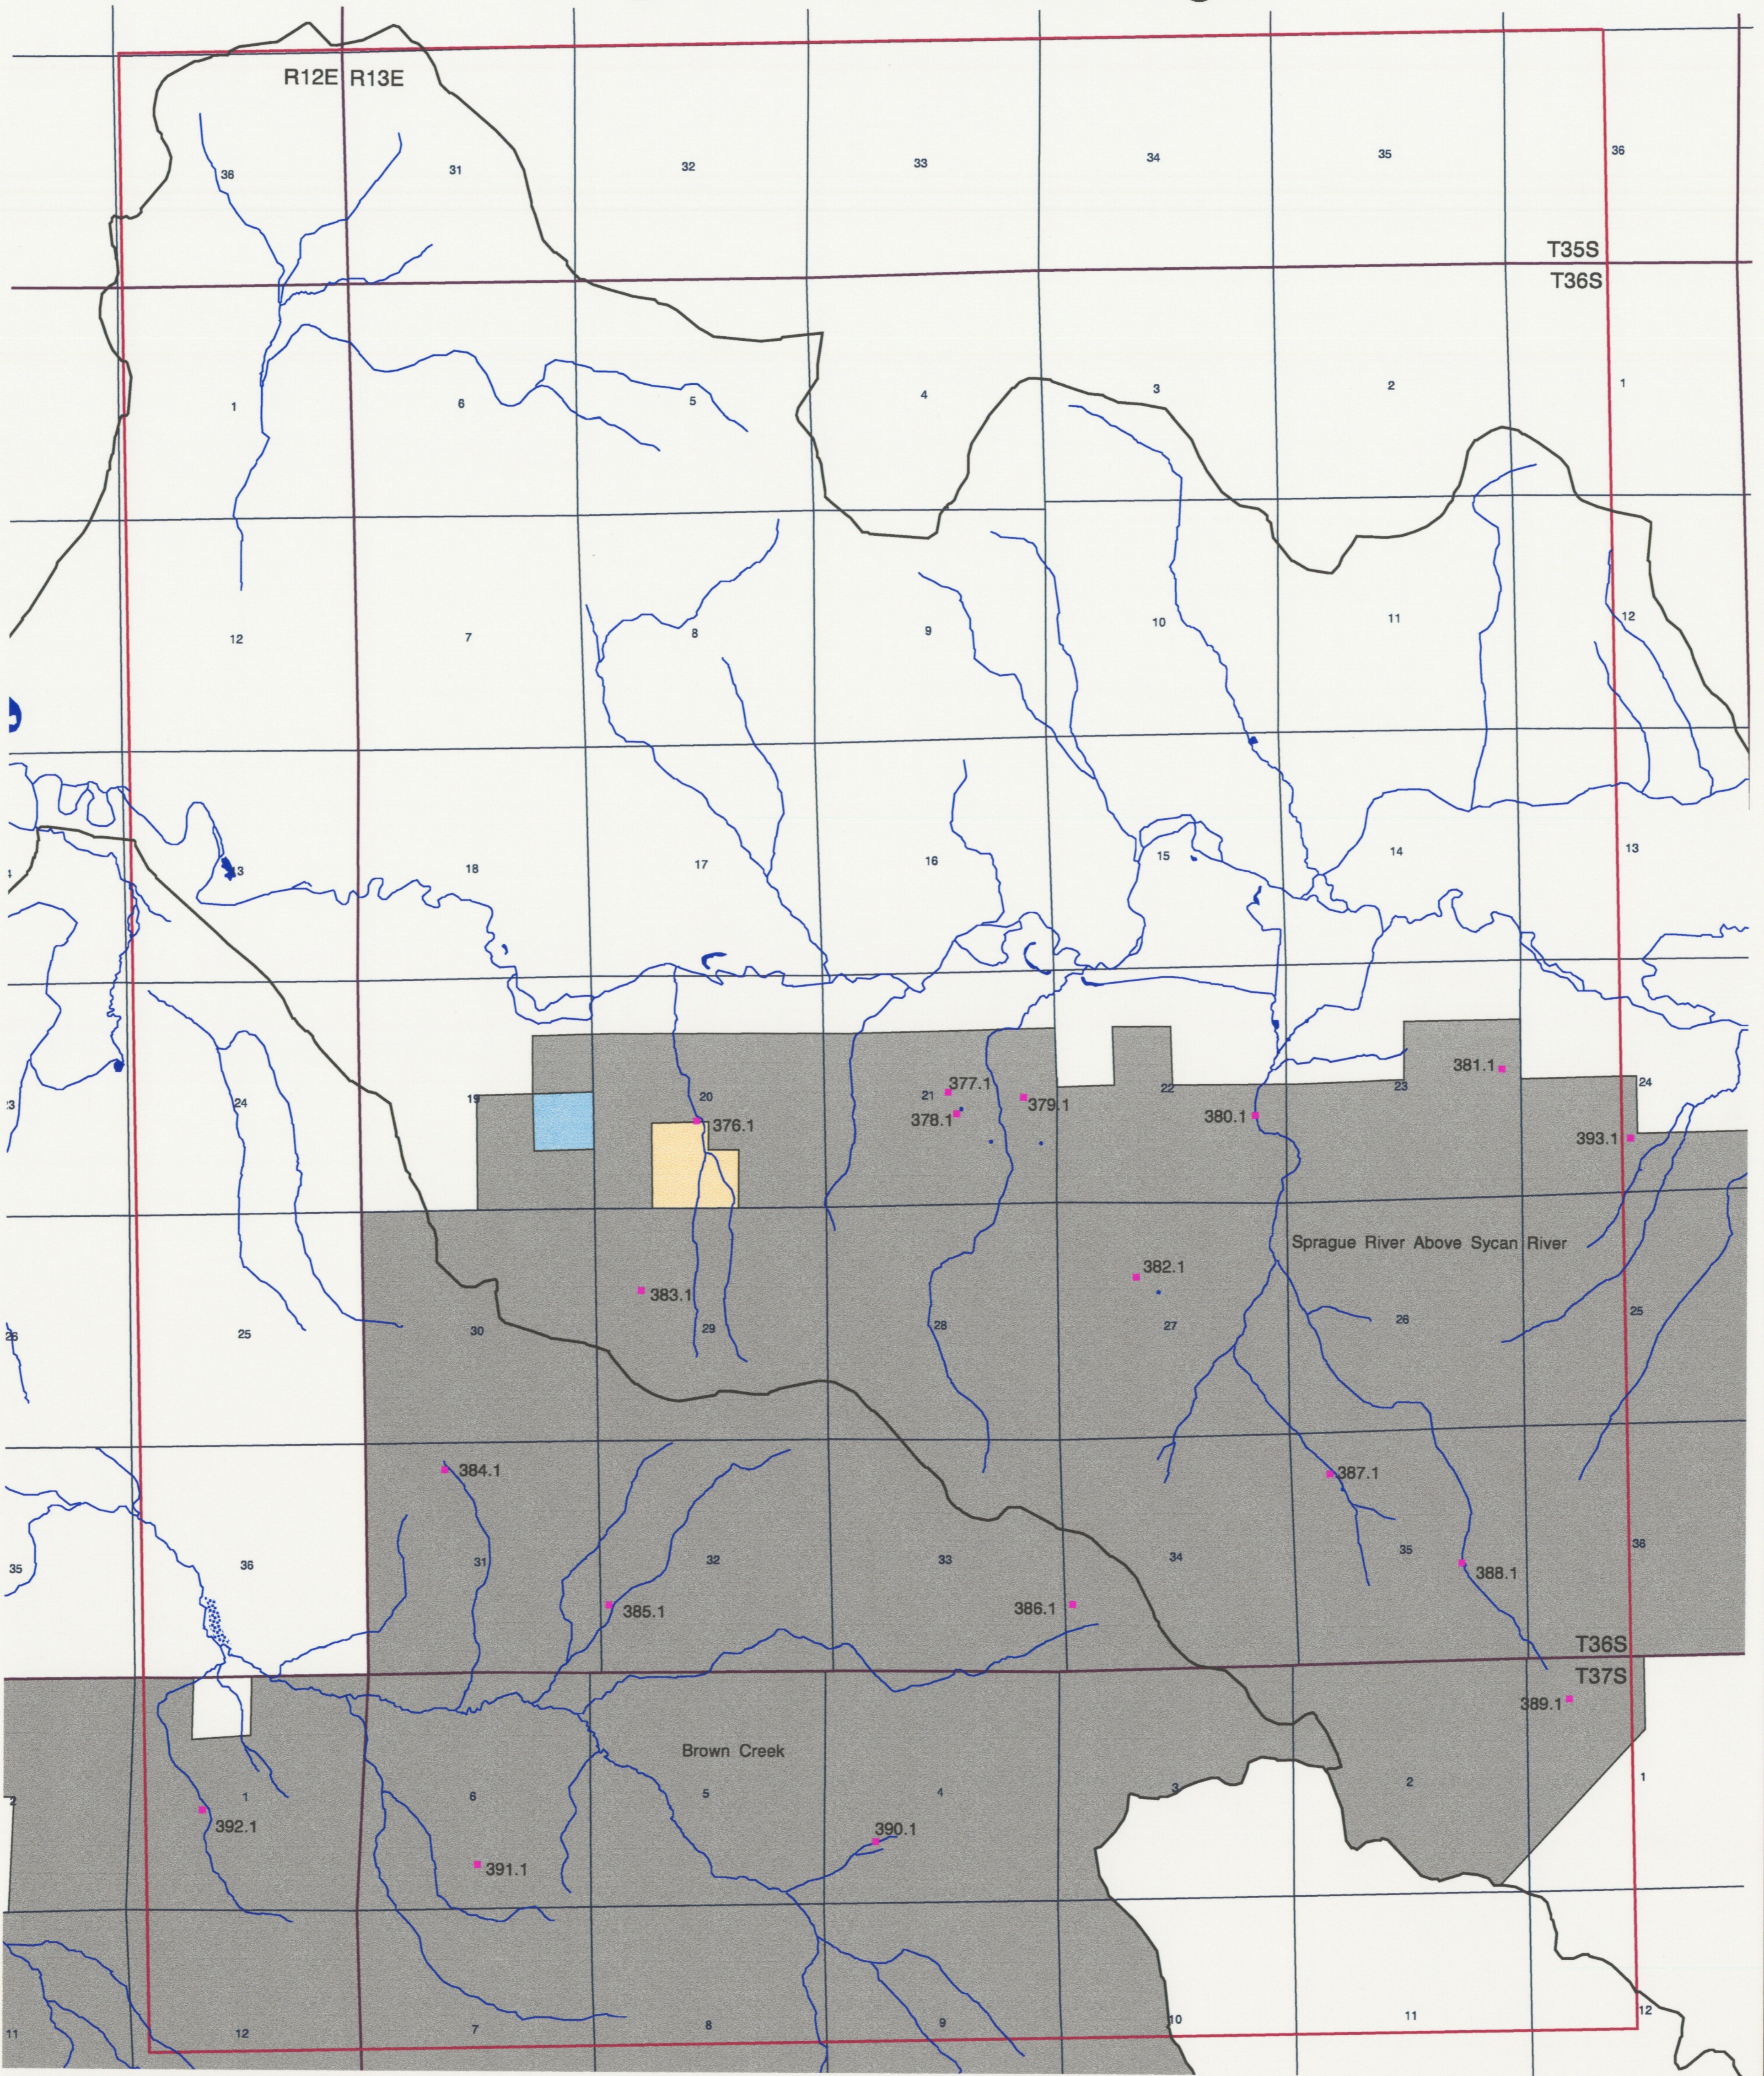

National Forest Consumptive Claims

Sprague River Above Confluence with Sycan River Watershed H.U.C. 1801020207

- Fremont National Forest Consumptive Claims
- Streams
- Lakes/Ponds
- ▨ Marsh
- ▭ Watershed Boundary
- ▭ Townships/Ranges
- ▭ Sections
- ▭ Ownership Boundary
- FREMONT NATIONAL FOREST
- OTHER - STATE OF OREGON
- ▭ PRIVATE LANDS

1:80000

National Forest Consumptive Claims

Sprague River above Confluence
with Sycan River Watershed
H.U.C. 1801020207
Ferguson Mtn Quadrangle

97 412 0086

97 412 0086

1:24000

- Fremont National Forest Consumptive Claims
- ▬ Streams
- ▬ Lakes/Ponds
- ▬ Marsh
- ▬ Watershed Boundary
- ▬ Ferguson Mtn Quad Boundary
- ▬ Townships/Ranges
- ▬ Sections
- ▬ Ownership Boundary
- FREMONT NATIONAL FOREST
- OTHER - STATE OF OREGON
- PRIVATE LANDS

National Forest Consumptive Claims

Sprague River above Confluence with Sycan River Watershed

H.U.C. 1801020207

Campbell Reservoir Quadrangle

97 412 0087

97 412 0087

1:24000

- Fremont National Forest Consumptive Claims
- ▬ Streams
- Lakes/Ponds
- ▨ Marsh
- ▭ Watershed Boundary
- ▭ Campbell Res Quad Boundary
- ▭ Townships/Ranges
- ▭ Sections
- ▭ Ownership Boundary
- FREMONT NATIONAL FOREST
- OTHER - STATE OF OREGON
- PRIVATE LANDS

National Forest Consumptive Claims

Sprague River above Confluence with Sycan River Watershed

H.U.C. 1801020207

Dry Prairie Quadrangle

97 412 0088

97 412 0088

1:24000

- Fremont National Forest Consumptive Claims
- Streams
- Lakes/Ponds
- Marsh
- Watershed Boundary
- Dry Prairie Quad Boundary
- Townships/Ranges
- Sections
- Ownership Boundary
- FREMONT NATIONAL FOREST
- OTHER - STATE OF OREGON
- PRIVATE LANDS