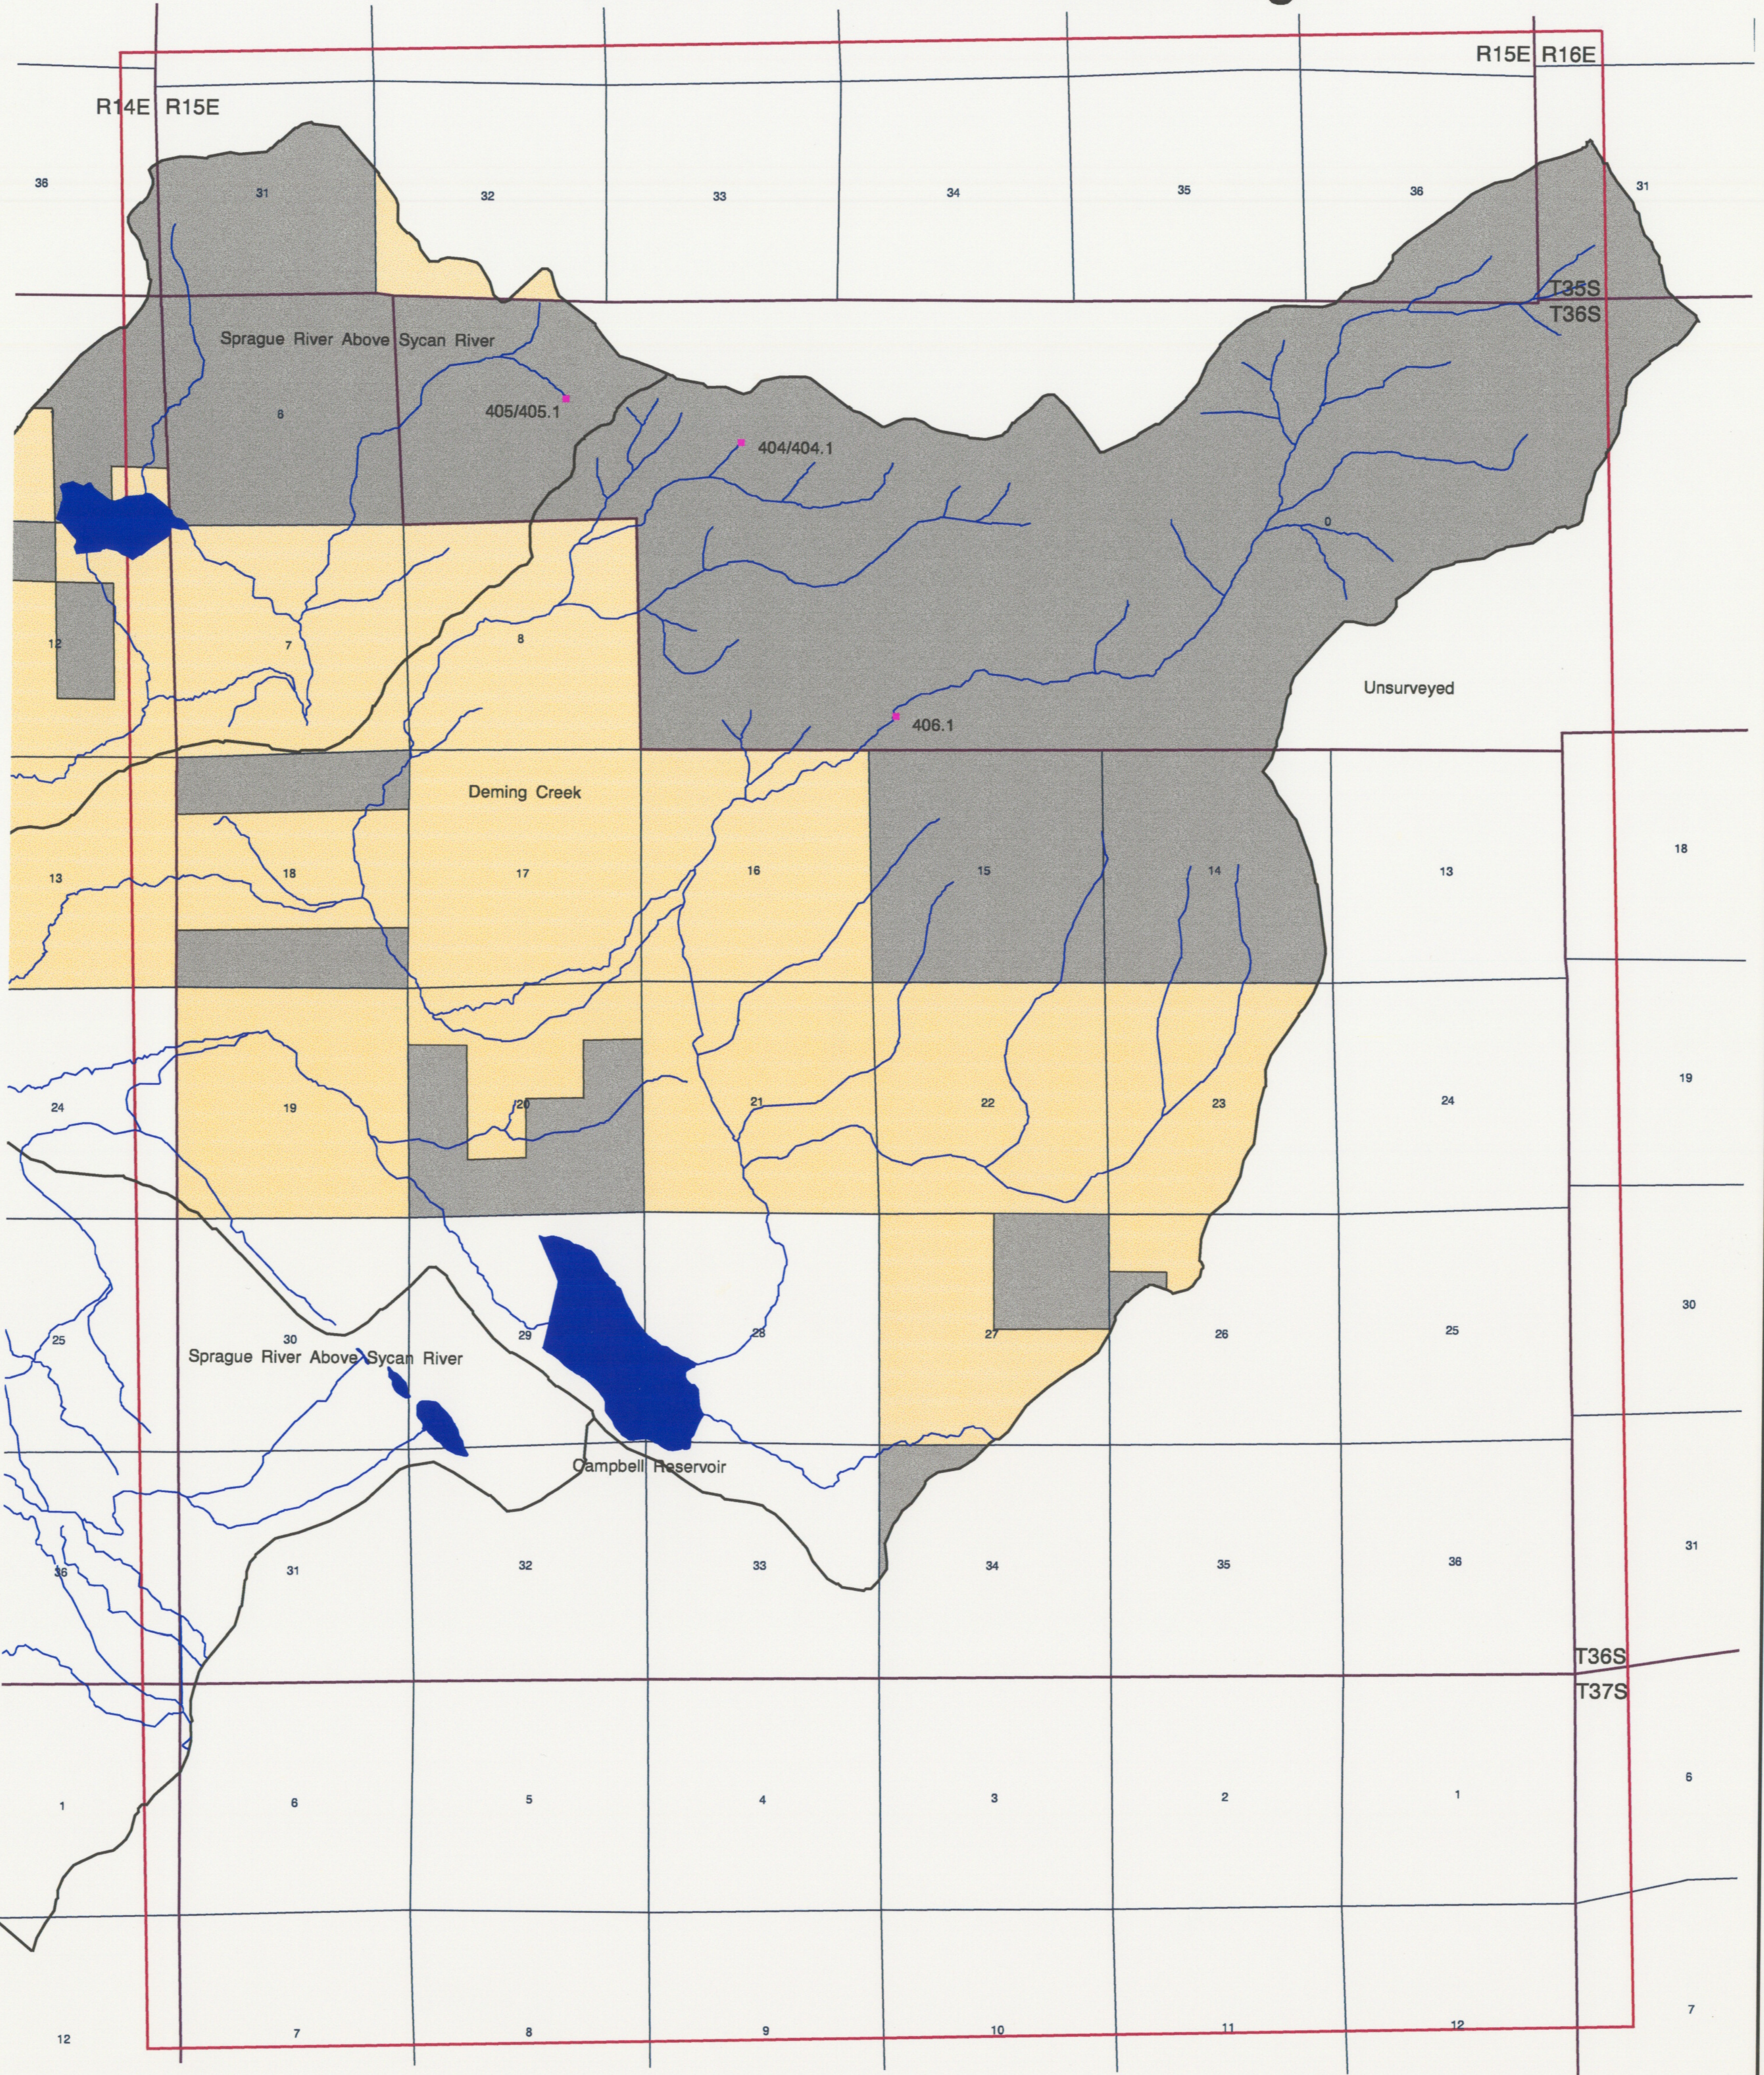

National Forest Consumptive Claims

Sprague River Above Confluence with Sycan River Watershed H.U.C. 1801020207

- Fremont National Forest Consumptive Claims
- Streams
- Lakes/Ponds
- ▨ Marsh
- ▭ Watershed Boundary
- ▭ Townships/Ranges
- ▭ Sections
- ▭ Ownership Boundary
- FREMONT NATIONAL FOREST
- OTHER - STATE OF OREGON
- ▭ PRIVATE LANDS

1:80000

National Forest Consumptive Claims

Sprague River above Confluence
with Sycan River Watershed
H.U.C. 1801020207
Ferguson Mtn Quadrangle

97 412 0086

97 412 0086

1:24000

- Fremont National Forest Consumptive Claims
- ▬ Streams
- ▬ Lakes/Ponds
- ▬ Marsh
- ▬ Watershed Boundary
- ▬ Ferguson Mtn Quad Boundary
- ▬ Townships/Ranges
- ▬ Sections
- ▬ Ownership Boundary
- FREMONT NATIONAL FOREST
- OTHER - STATE OF OREGON
- PRIVATE LANDS

National Forest Consumptive Claims

Sprague River above Confluence with Sycan River Watershed

H.U.C. 1801020207

Campbell Reservoir Quadrangle

97 412 0087

97 412 0087

1:24000

- Fremont National Forest Consumptive Claims
- ▬ Streams
- Lakes/Ponds
- ▨ Marsh
- ▭ Watershed Boundary
- ▭ Campbell Res Quad Boundary
- ▭ Townships/Ranges
- ▭ Sections
- ▭ Ownership Boundary
- FREMONT NATIONAL FOREST
- OTHER - STATE OF OREGON
- PRIVATE LANDS

National Forest Consumptive Claims

Sprague River above Confluence with Sycan River Watershed

H.U.C. 1801020207

Dry Prairie Quadrangle

97 412 0088

97 412 0088

1:24000

- Fremont National Forest Consumptive Claims
- Streams
- Lakes/Ponds
- Marsh
- Watershed Boundary
- Dry Prairie Quad Boundary
- Townships/Ranges
- Sections
- Ownership Boundary
- FREMONT NATIONAL FOREST
- OTHER - STATE OF OREGON
- PRIVATE LANDS