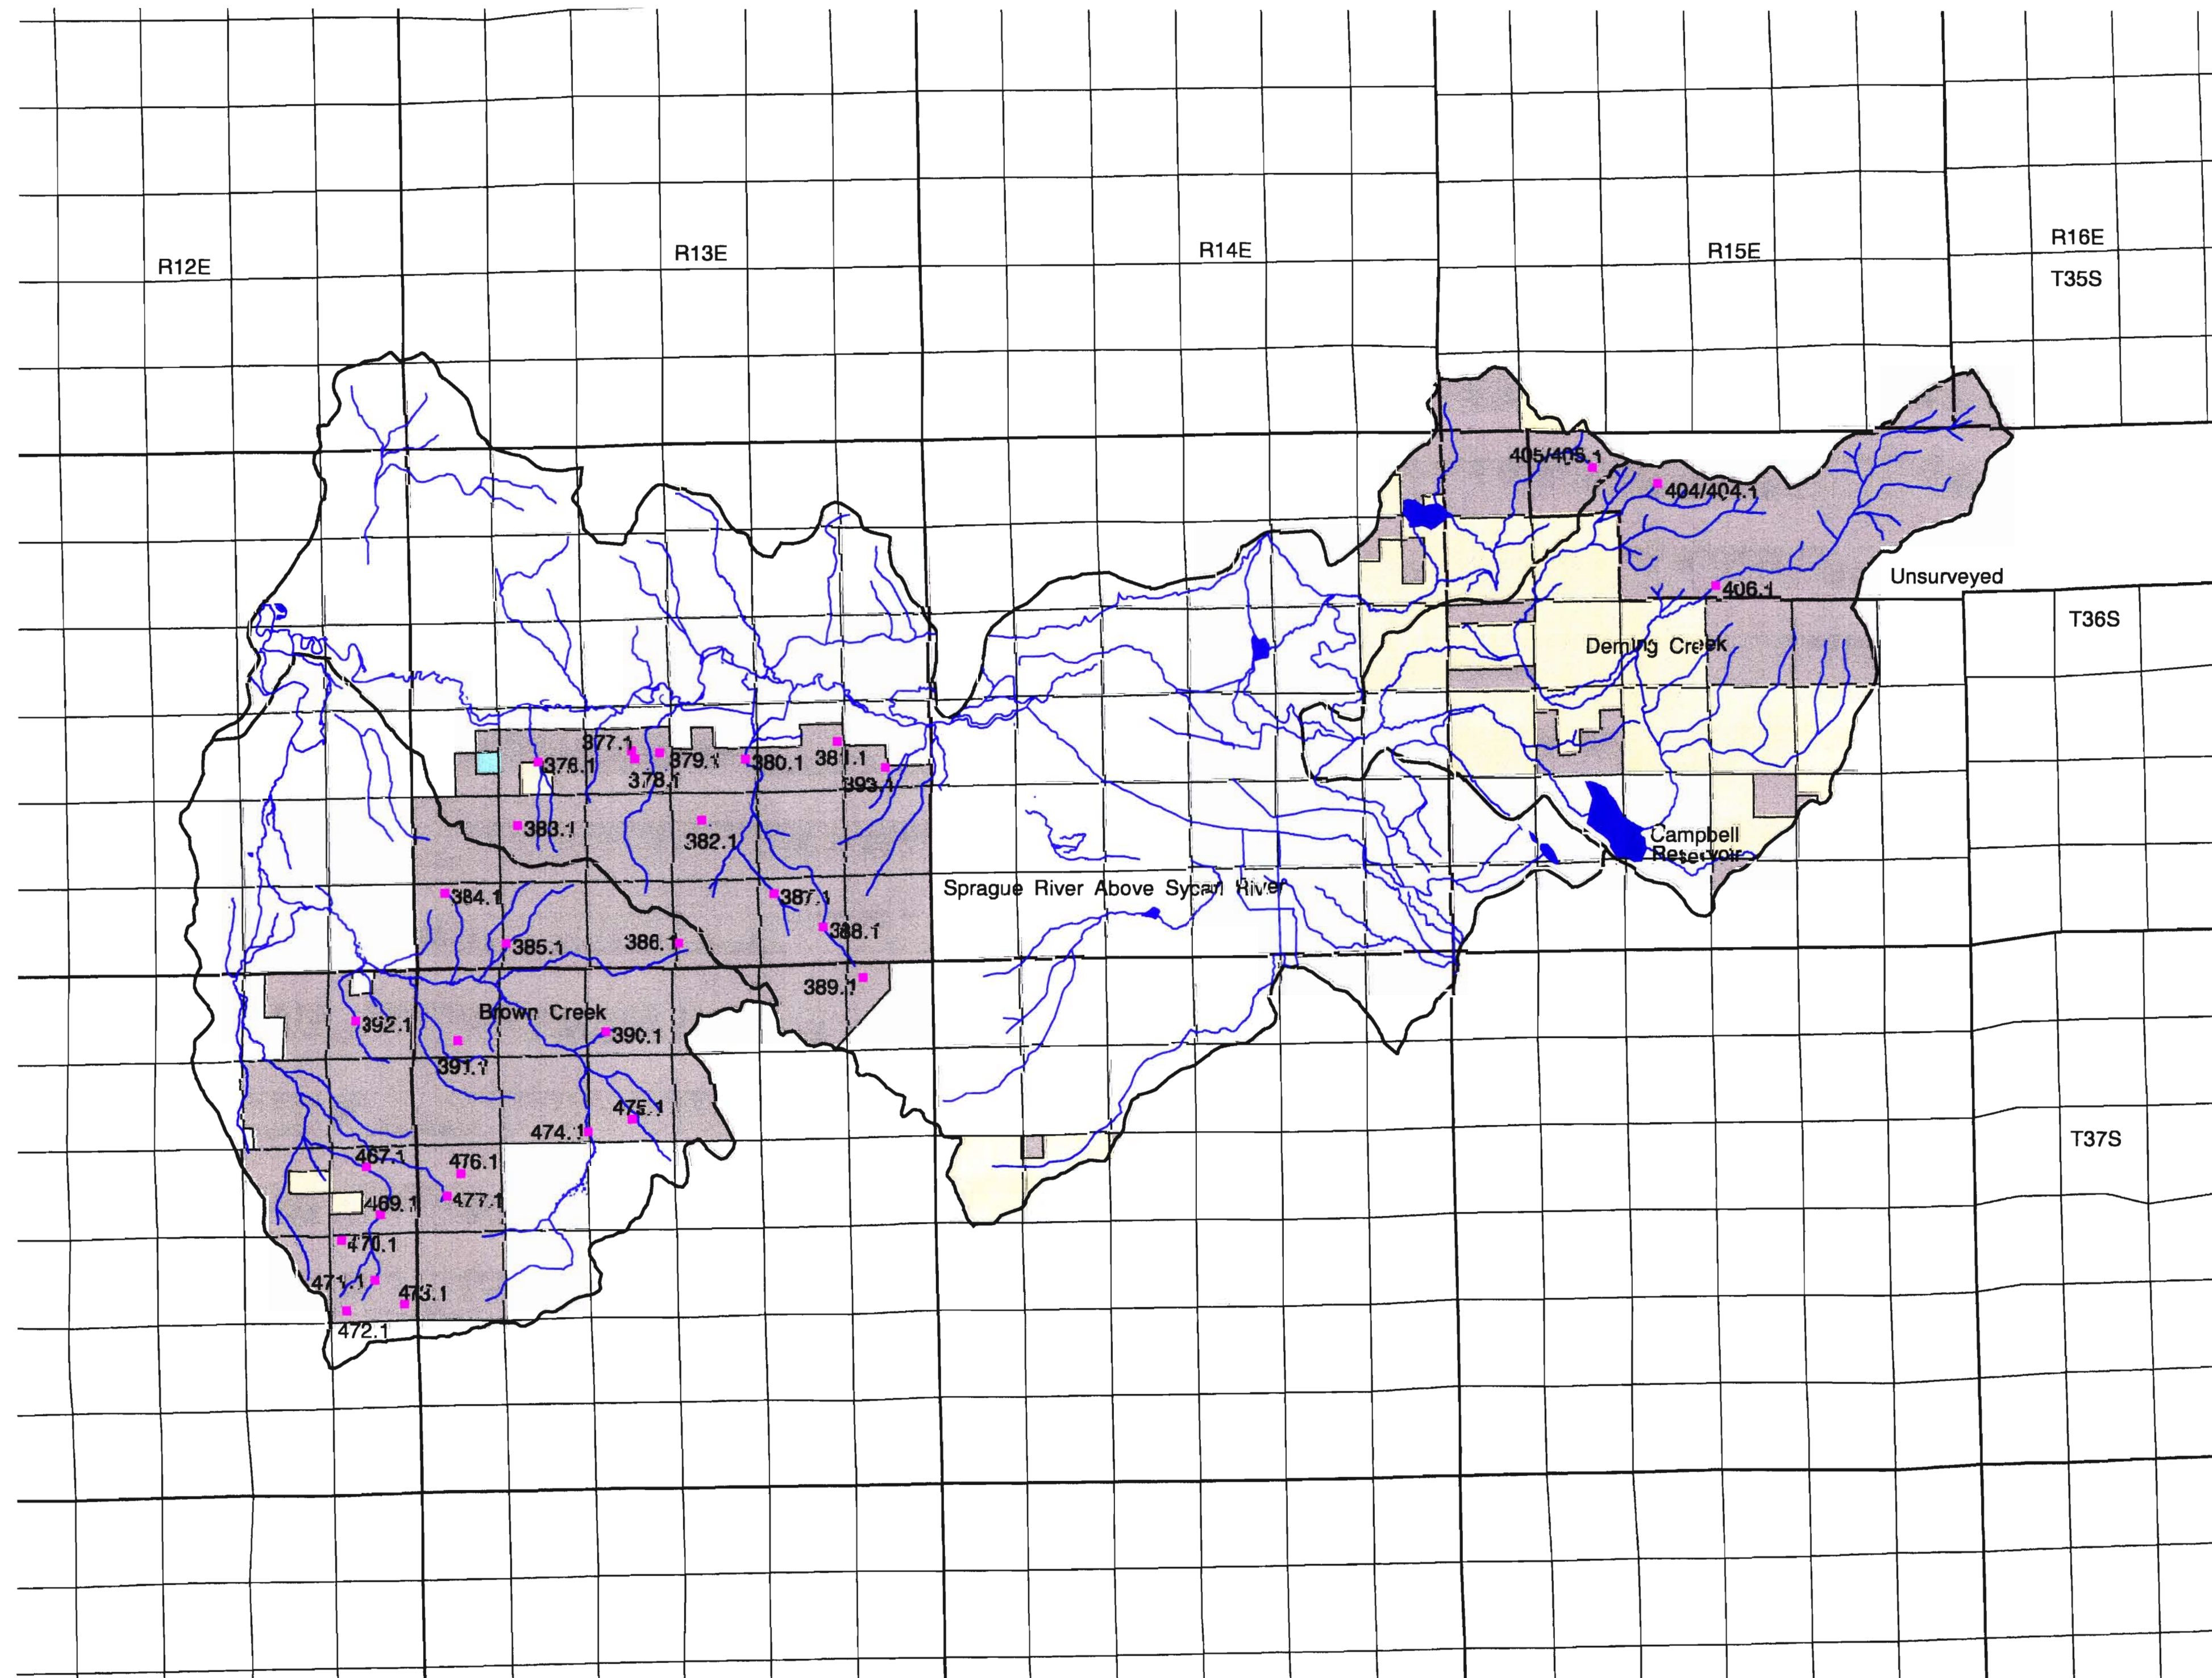

National Forest Consumptive Claims

Sprague River Above Confluence with Sycan River Watershed H.U.C. 1801020207

- Fremont National Forest Consumptive Claims
- Streams
- Lakes/Ponds
- ▨ Marsh
- ▭ Watershed Boundary
- ▭ Townships/Ranges
- ▭ Sections
- ▭ Ownership Boundary
- FREMONT NATIONAL FOREST
- OTHER - STATE OF OREGON
- ▭ PRIVATE LANDS

1:80000

National Forest Consumptive Claims

Sprague River above Confluence
with Sycan River Watershed
H.U.C. 1801020207
Ferguson Mtn Quadrangle

97 412 0086

97 412 0086

1:24000

- Fremont National Forest Consumptive Claims
- ▬ Streams
- ▬ Lakes/Ponds
- ▬ Marsh
- ▬ Watershed Boundary
- ▬ Ferguson Mtn Quad Boundary
- ▬ Townships/Ranges
- ▬ Sections
- ▬ Ownership Boundary
- FREMONT NATIONAL FOREST
- OTHER - STATE OF OREGON
- PRIVATE LANDS

National Forest Consumptive Claims

Sprague River above Confluence with Sycan River Watershed

H.U.C. 1801020207

Campbell Reservoir Quadrangle

97 412 0087

97 412 0087

1:24000

- Fremont National Forest Consumptive Claims
- ▬ Streams
- Lakes/Ponds
- ▨ Marsh
- ▭ Watershed Boundary
- ▭ Campbell Res Quad Boundary
- ▭ Townships/Ranges
- ▭ Sections
- ▭ Ownership Boundary
- FREMONT NATIONAL FOREST
- OTHER - STATE OF OREGON
- PRIVATE LANDS

National Forest Consumptive Claims

Sprague River above Confluence with Sycan River Watershed

H.U.C. 1801020207

Dry Prairie Quadrangle

97 412 0088

97 412 0088

1:24000

- Fremont National Forest Consumptive Claims
- Streams
- Lakes/Ponds
- Marsh
- Watershed Boundary
- Dry Prairie Quad Boundary
- Townships/Ranges
- Sections
- Ownership Boundary
- FREMONT NATIONAL FOREST
- OTHER - STATE OF OREGON
- PRIVATE LANDS