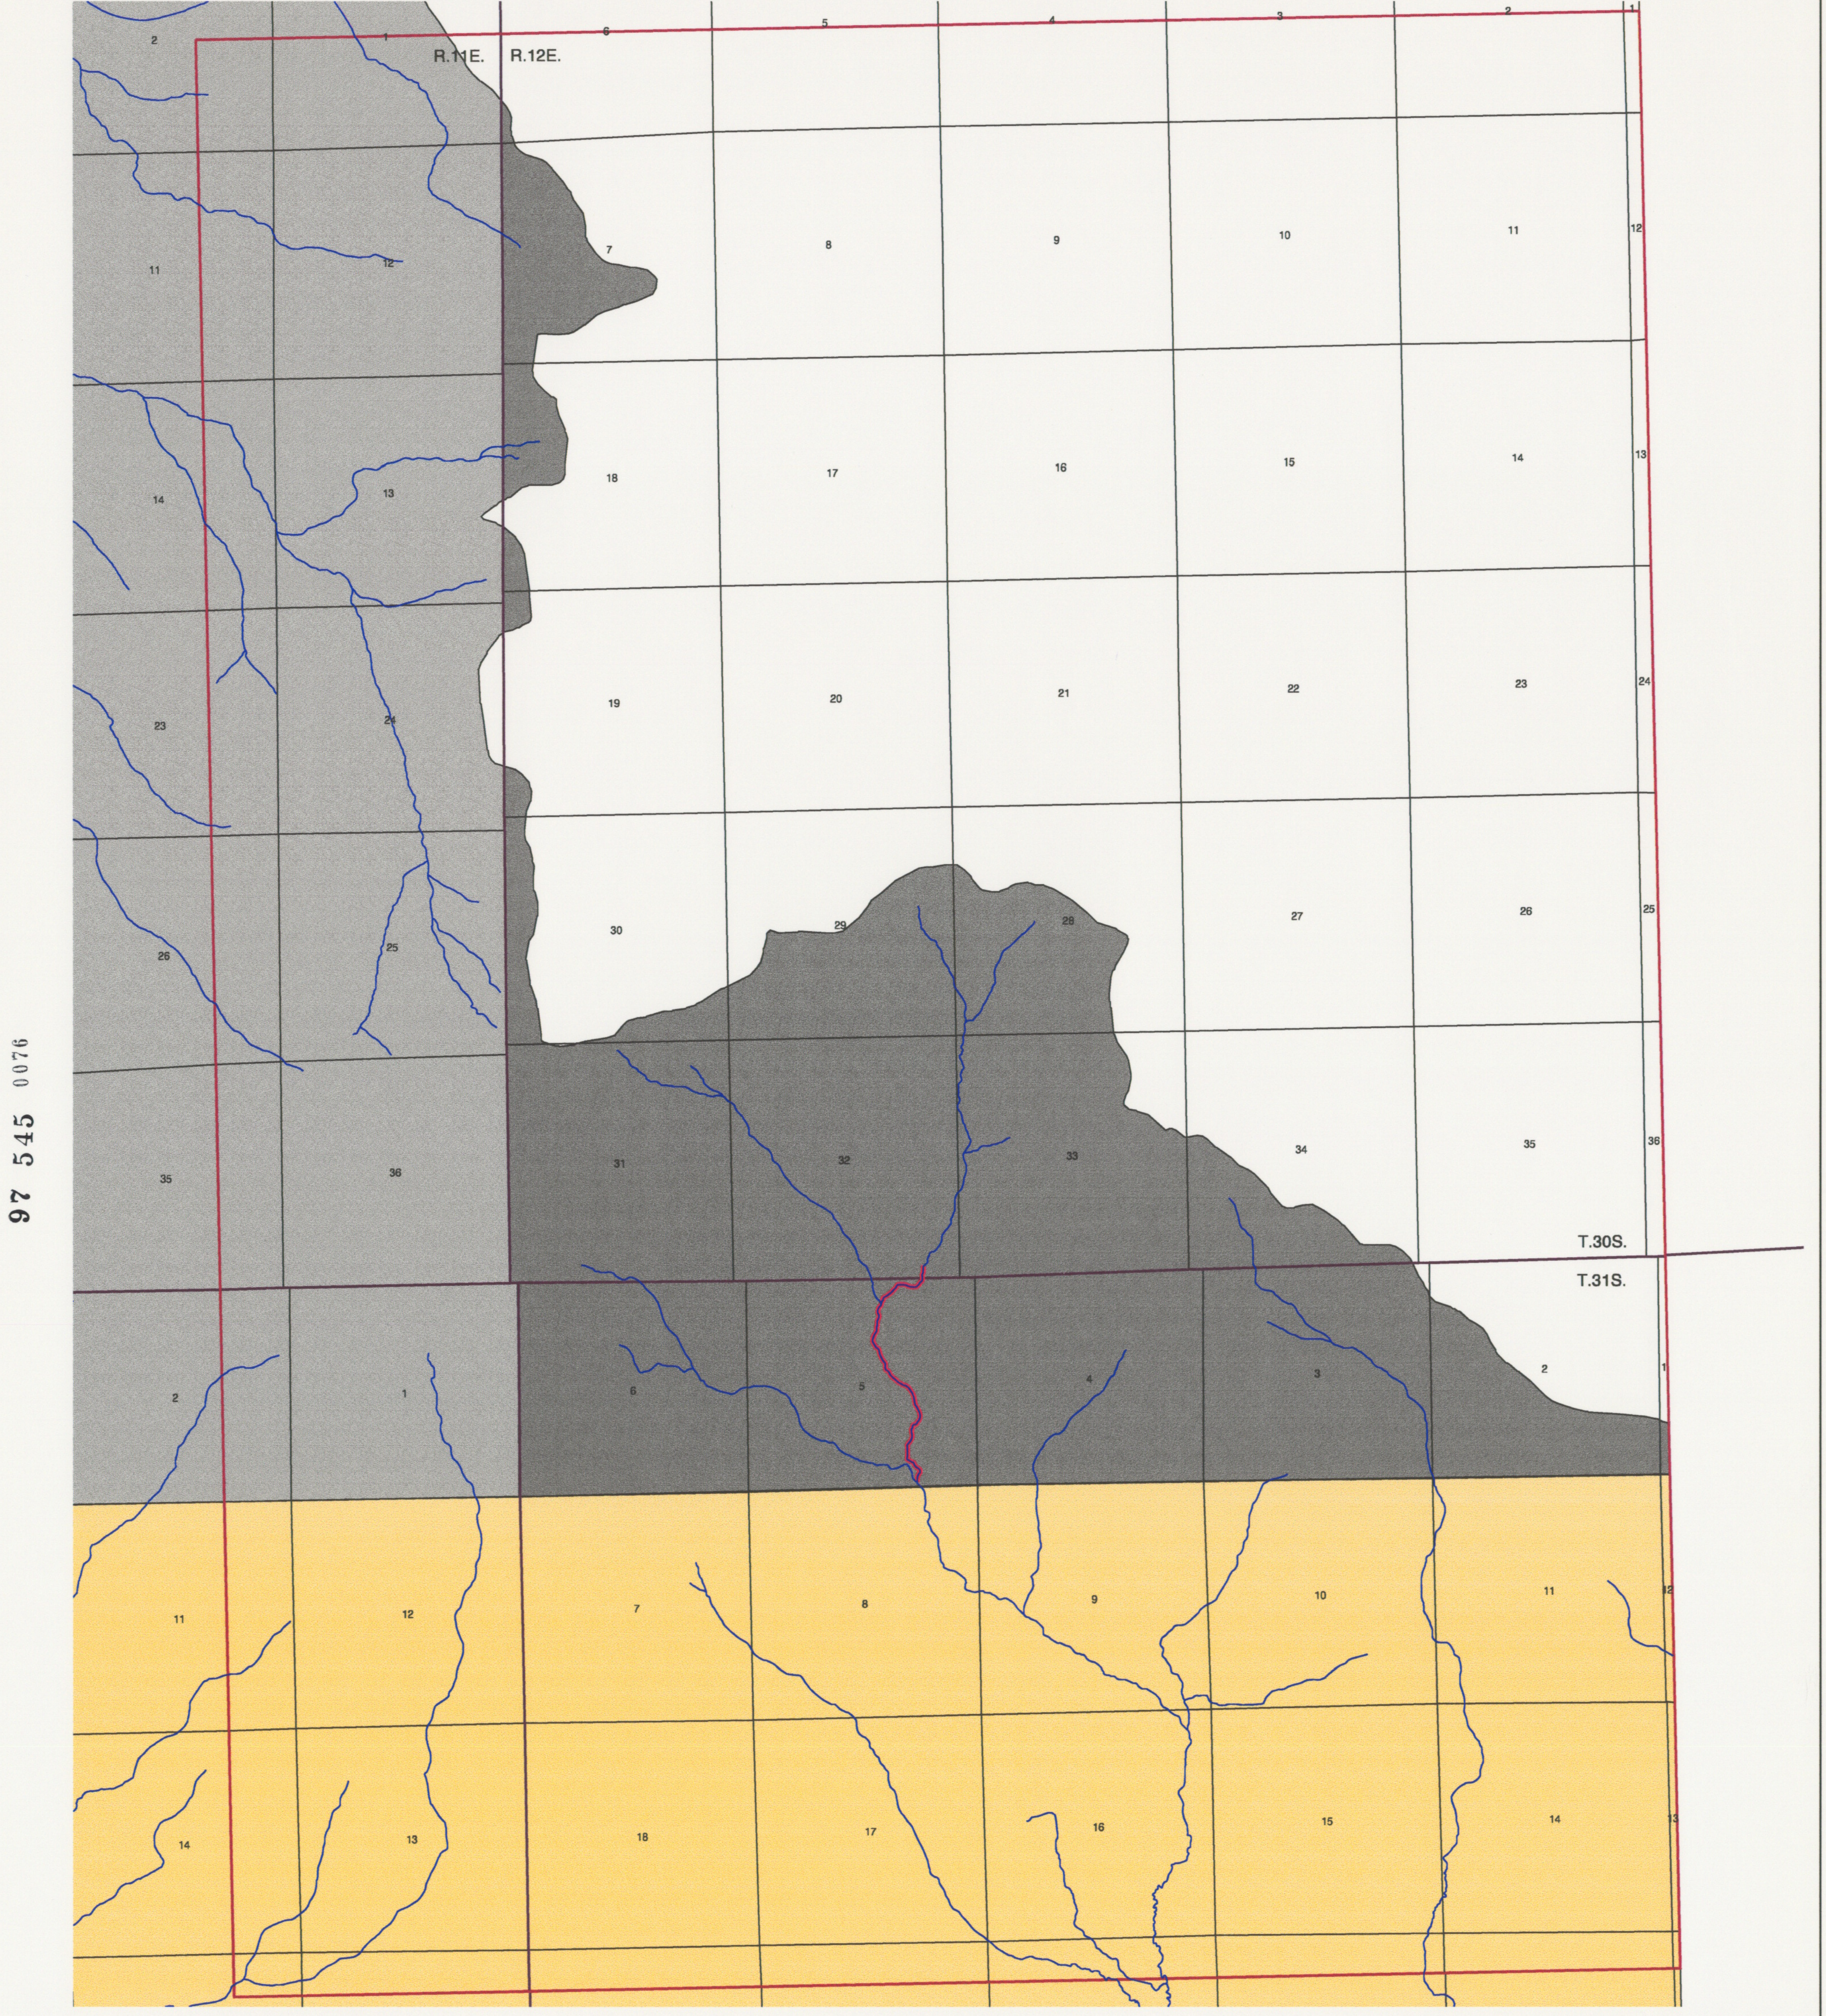

National Forest Instream Flow Claim Organic Act (Favorable Flow) Long Creek - Lower Reach Yamsay Mountain Quadrangle

97 545 0076

97 545 0076

- Streams
- Long Creek Lower Reach Instream Flow Reach
- Lakes/Ponds
- Marshes
- Yamsay Mountain Boundary
- Township/Range
- Section
- Ownership Boundary
- Fremont National Forest
- National Park
- Private Land
- State Land
- Winema National