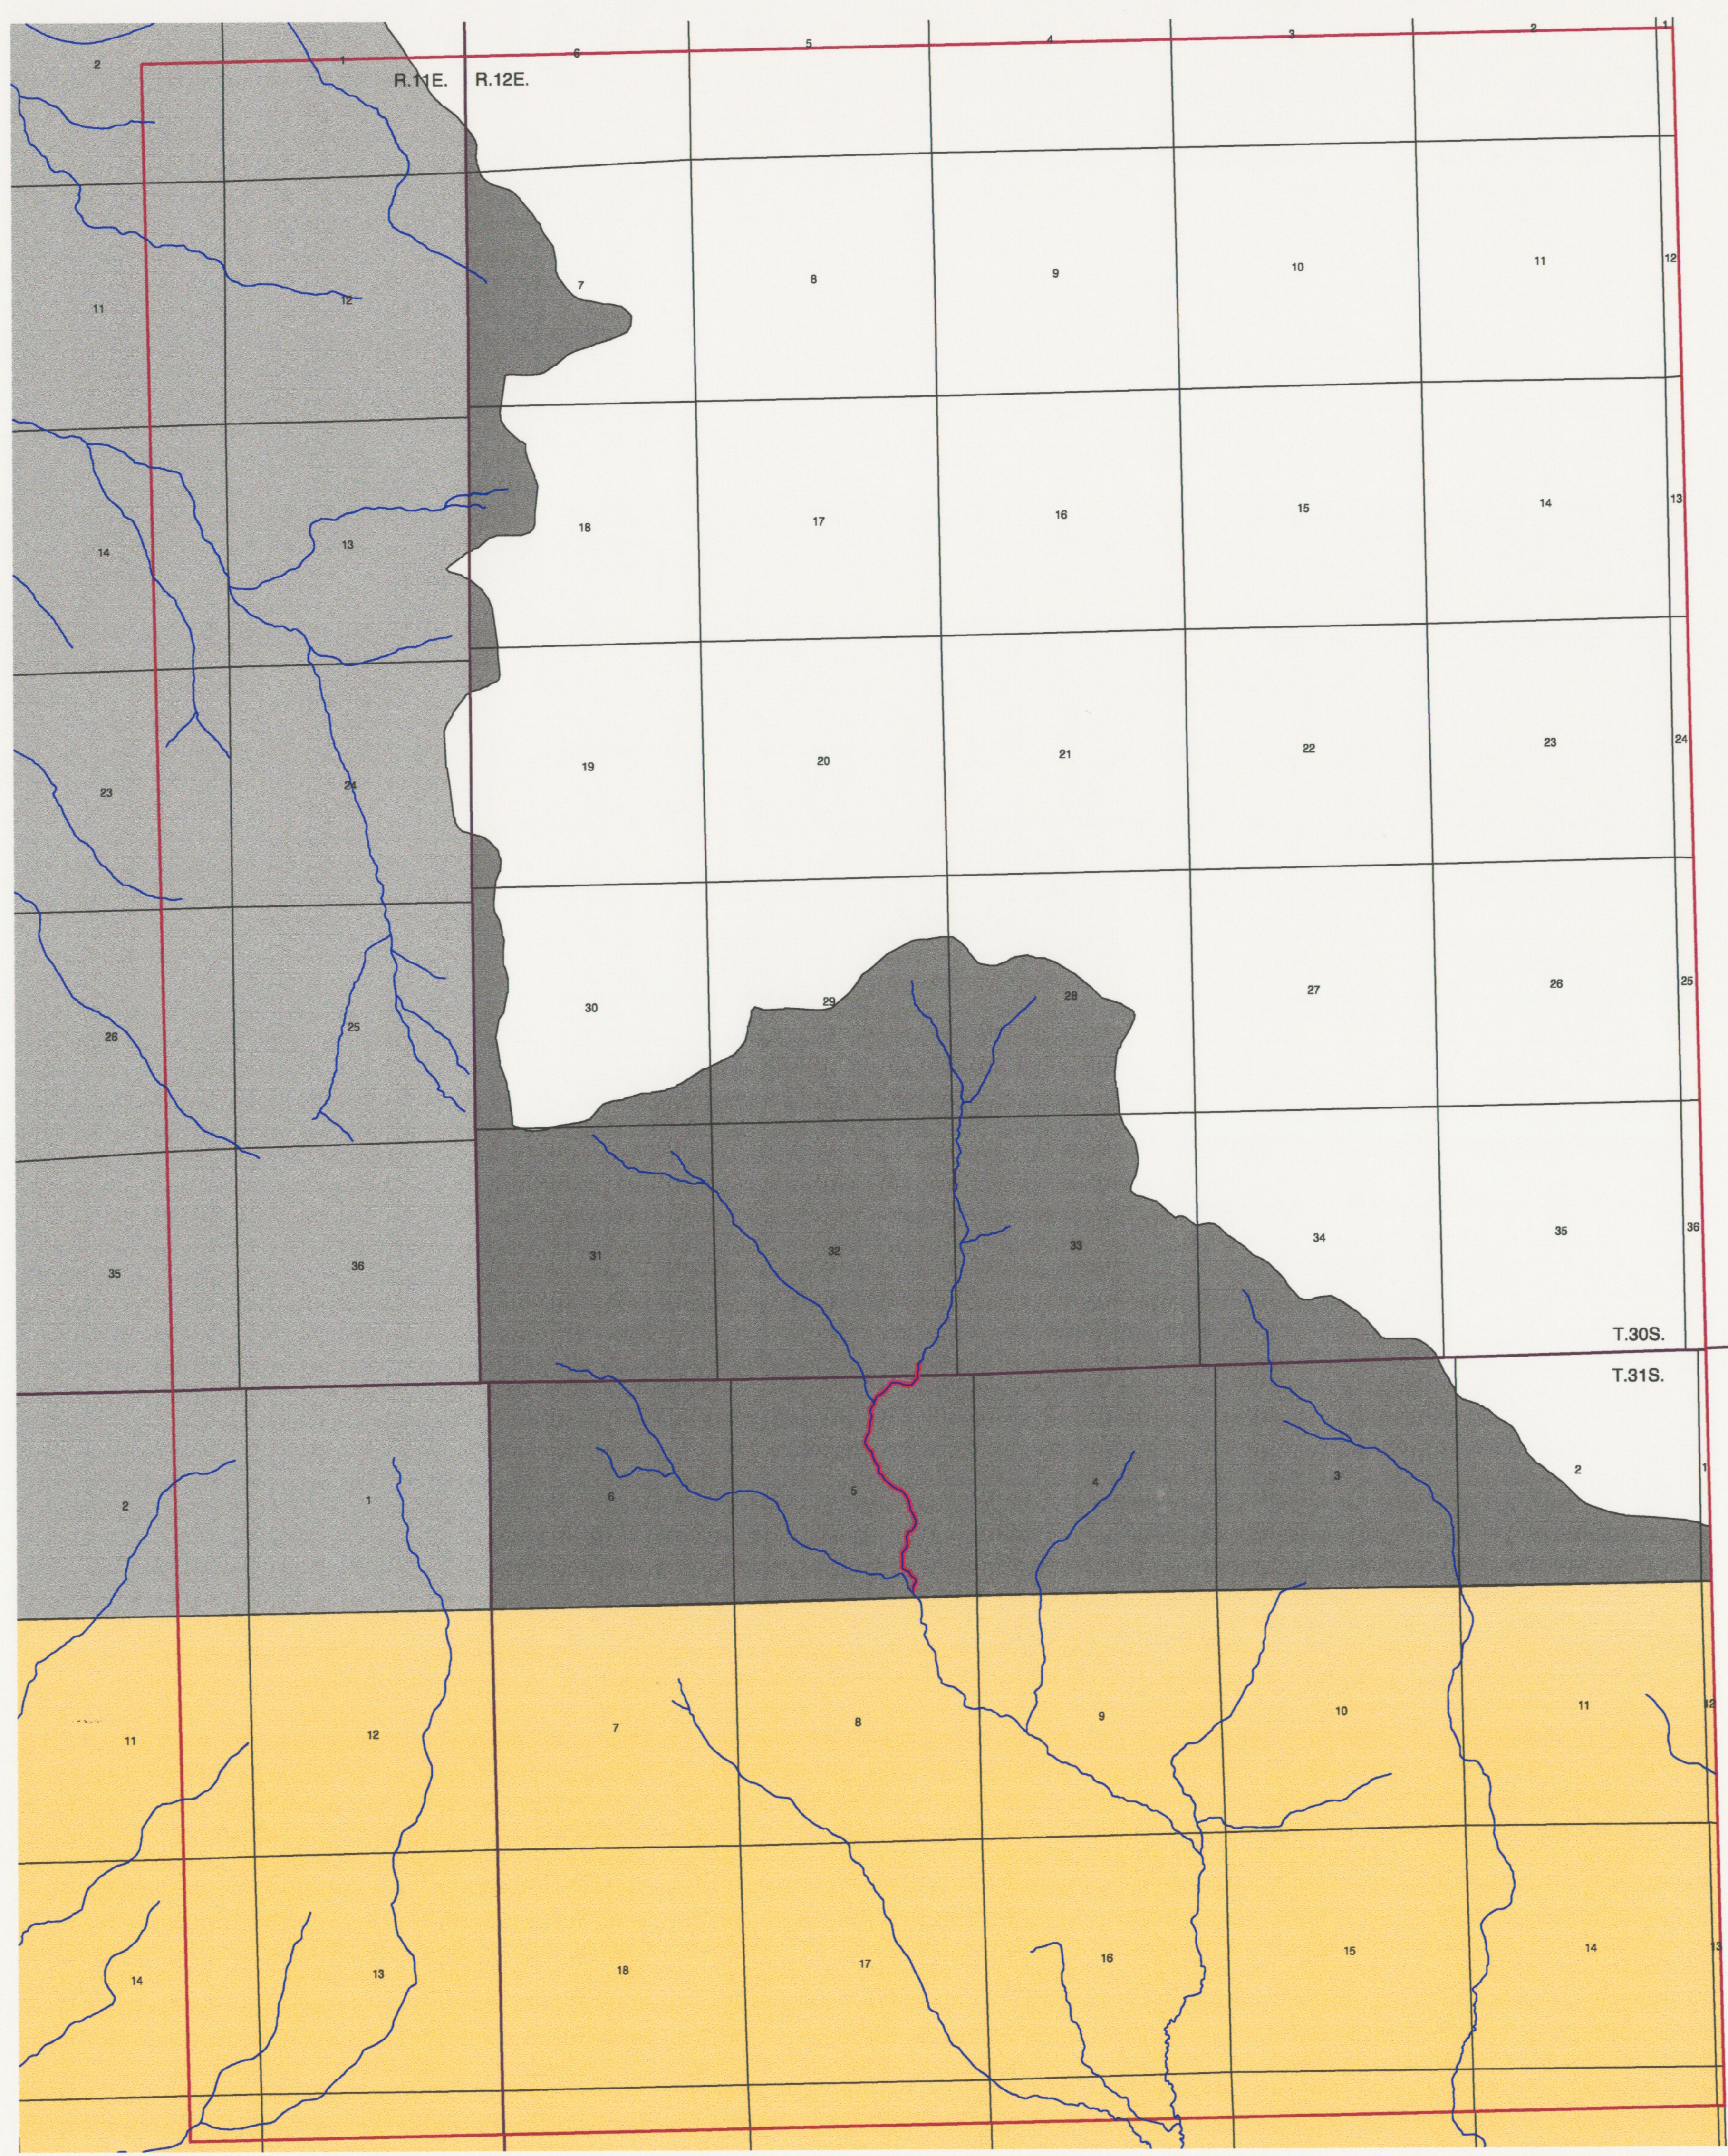

National Forest Instream Flow Claim Organic Act (Timber/Fire Protection) Long Creek - Lower Reach Yamsay Mountain Quadrangle

1:24000

- Streams
- Long Creek Lower Reach Instream Flow Reach
- Lakes/Ponds
- Marshes
- Yamsay Mountain Boundary
- Township/Range
- Section
- Ownership Boundary
- Fremont National Forest
- National Park
- Private Land
- State Land
- Winema National