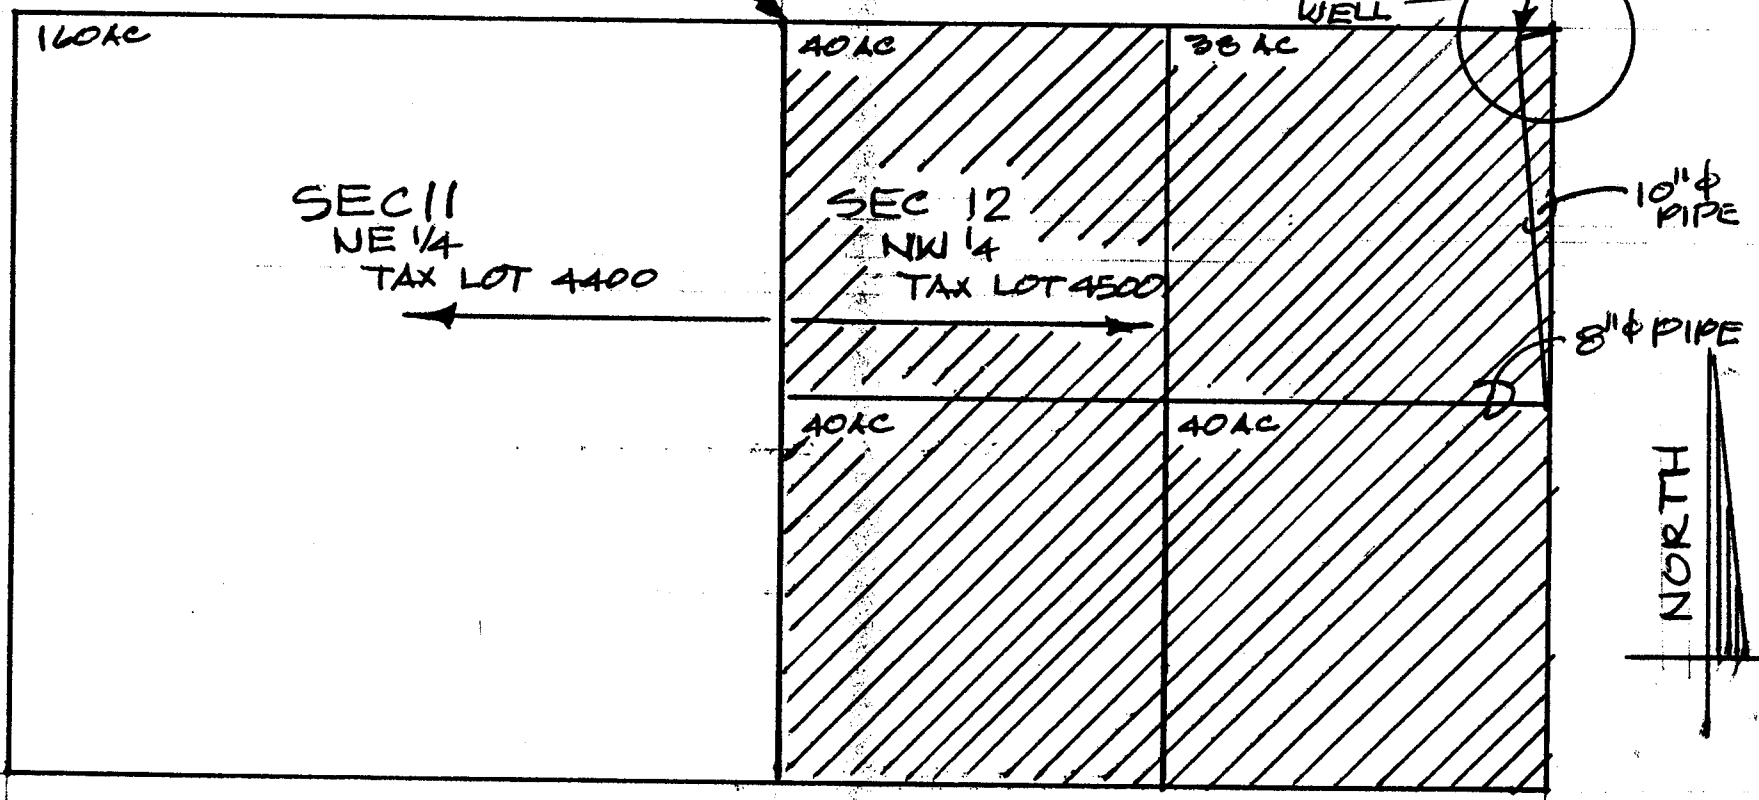

Application No. 915277  
Permit No.

SECTION CORNER

APPLICATION MAP FOR FRANCIS LOVING TRUST  
TWP 36, RANGE 12, SEC 12, NW 1/4, TAX LOT 4500, 160 ACRES  
SCALE 8" = 1 MILE

T.36S. R.12E. W.M.  
KLAMATH COUNTY

36 12 & INDEX

Page 2 of 2

THIS MAP WAS PREPARED FOR  
ASSESSMENT PURPOSE ONLY.

SEE MAP 37 12

36 12 & INDEX