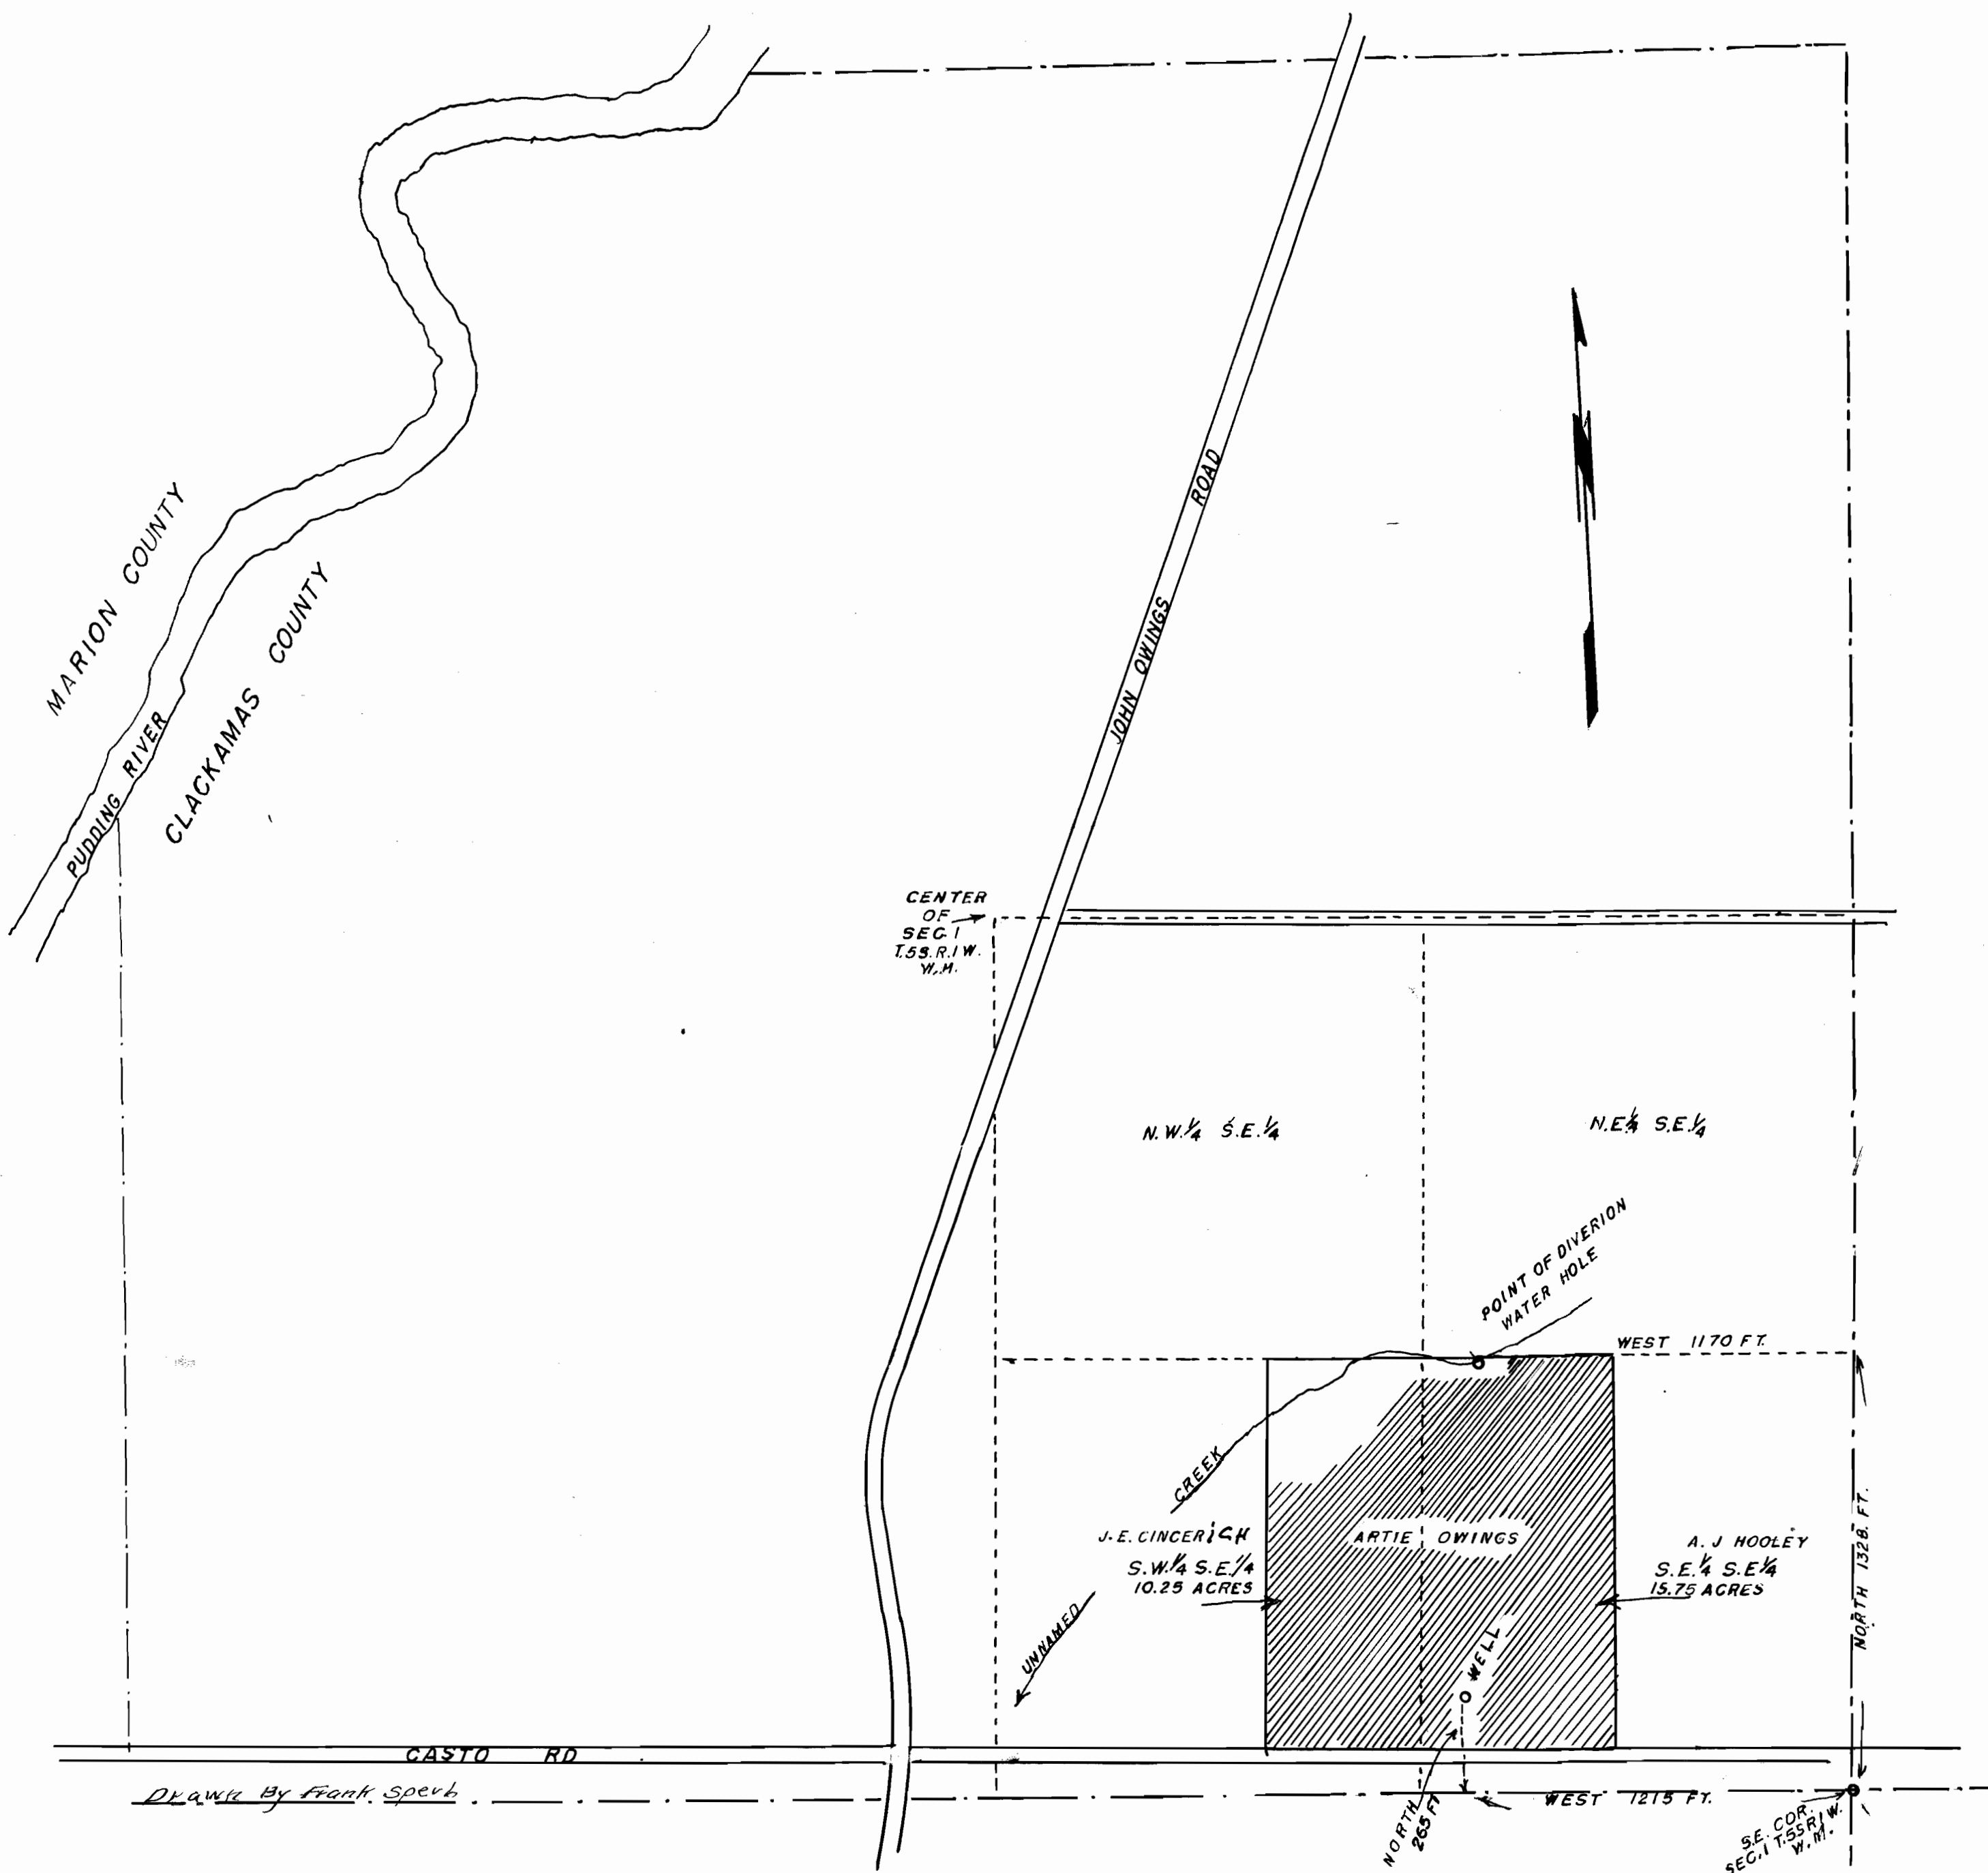

MAP OF THE PROPERTY OF ARTIE OWINGS LOCATED
IN SEC. 1, T. 5 S., R. 1 W., W. M. CLACKAMAS COUNTY OREGON
FOR WELL AND IRRIGATION PERMITS.

SCALE 1 INCH = 400 FEET

////// INDICATES LAND TO BE IRRIGATED

G-251

G-152