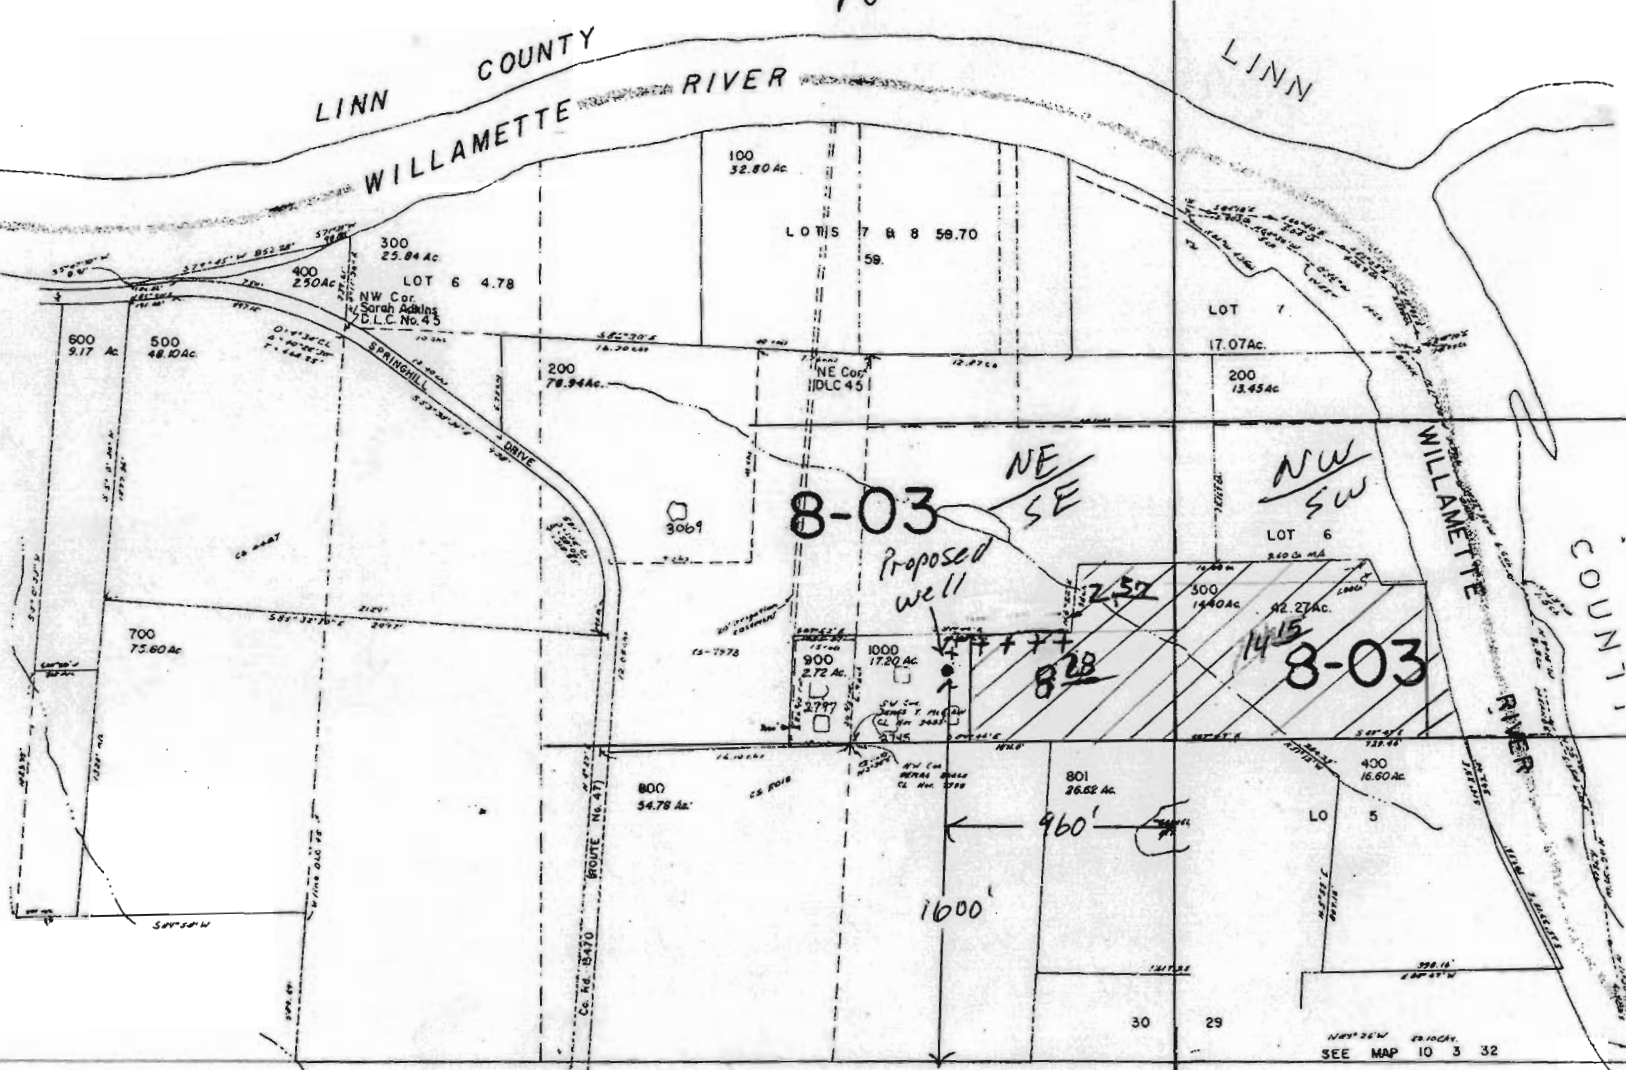

Legend

• Well
+++ MAINLINE

A
N

LINN COUNTY

LINN

WILLAMETTE RIVER

WILLAMETTE RIVER

COUNTY

aprine G. 16063
Permit 9-15585

SEE MAP 10 4 25

SEE MAP 10 3 32

SEE MAP 10 3 31

25 30
34 31

30 29
31 32