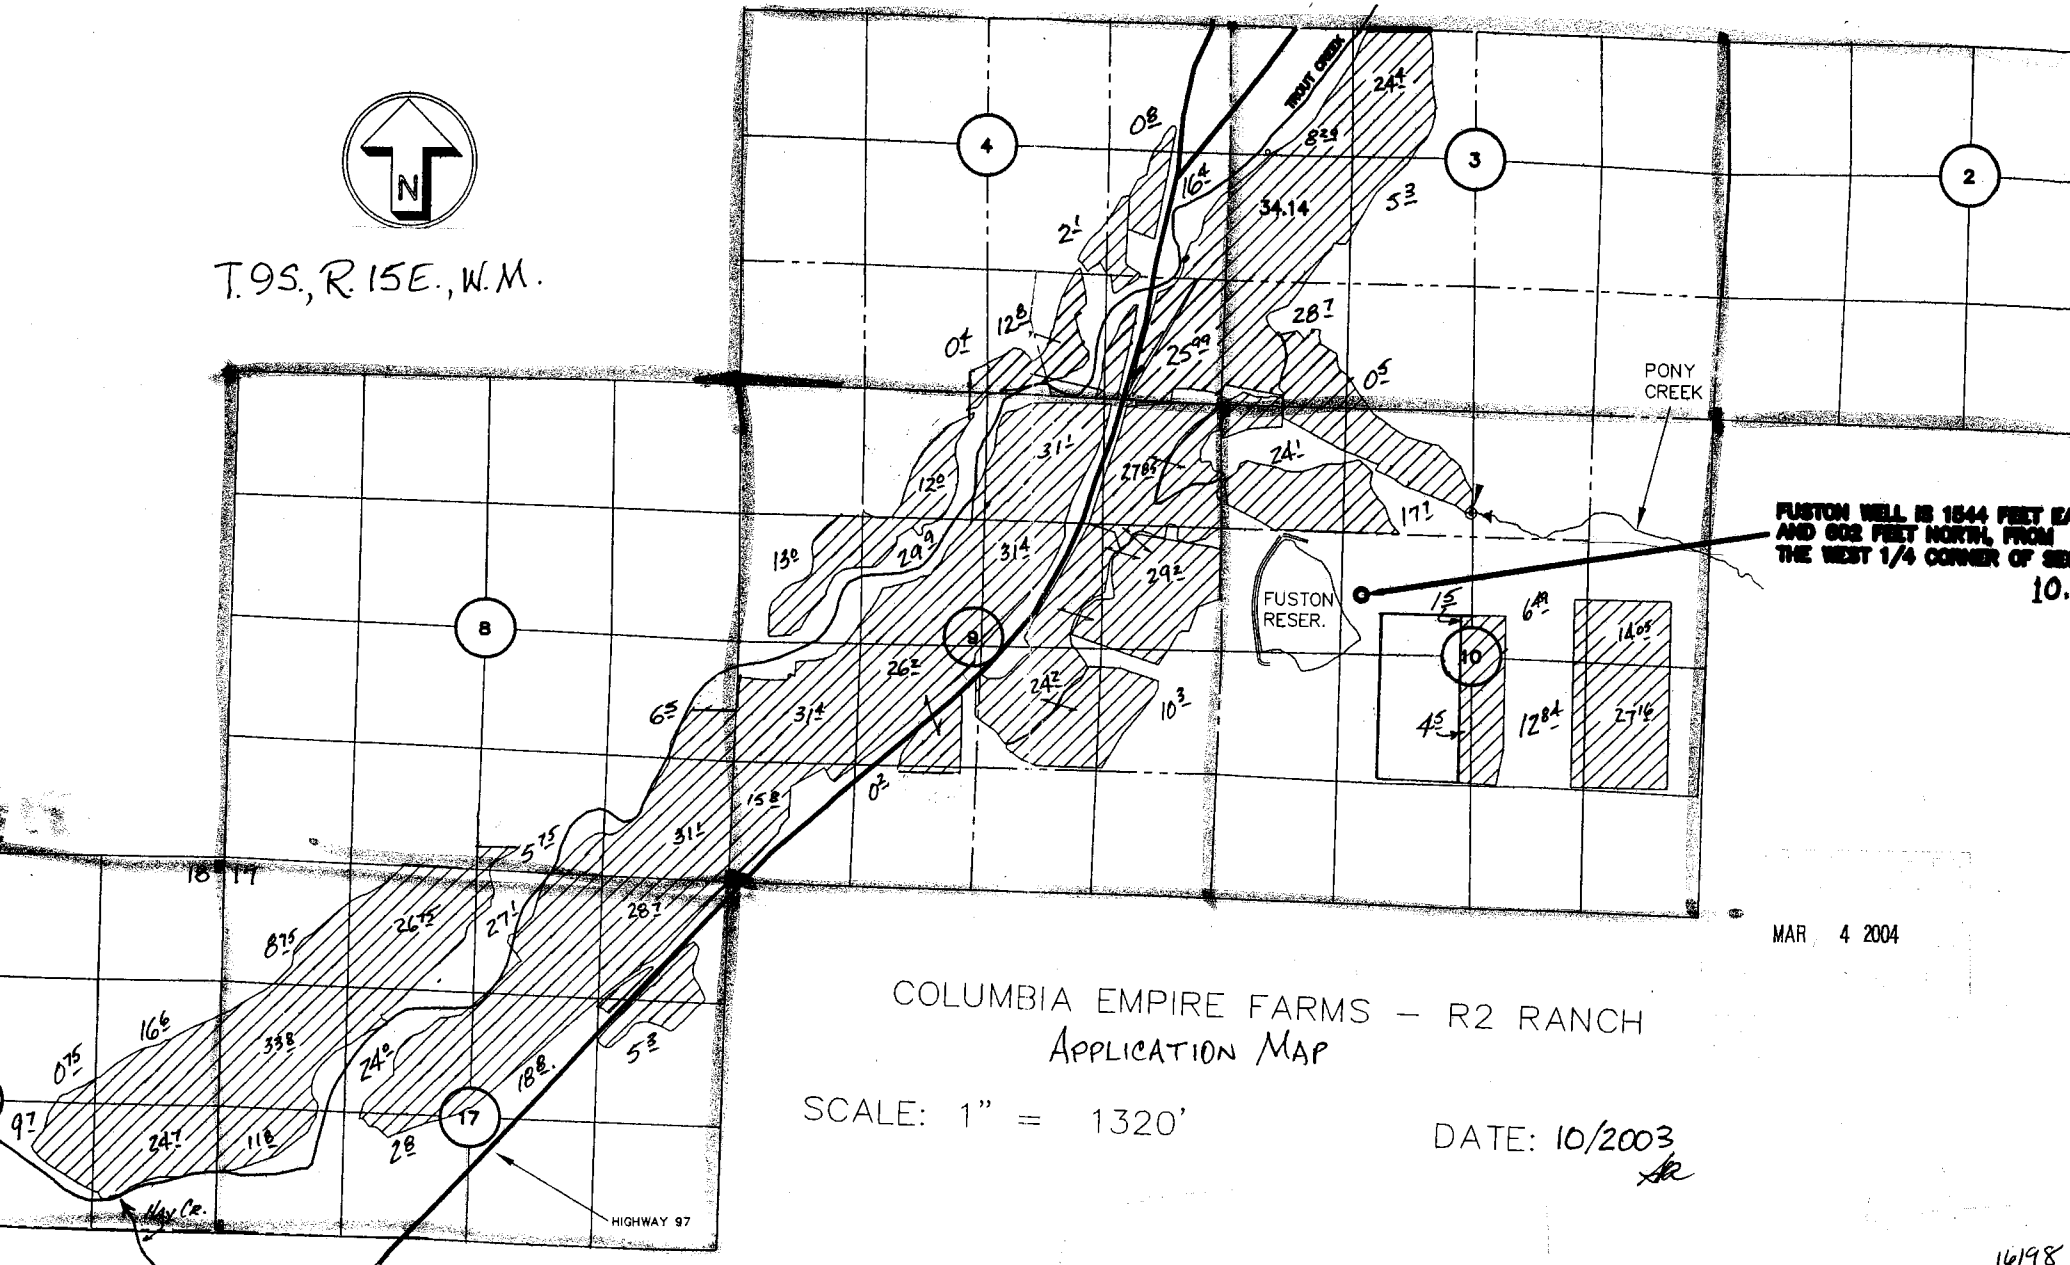

T. 9S., R. 15E., W.M.

FUSTON WELL IS 1544 FEET E AND 602 FEET NORTH, FROM THE WEST 1/4 CORNER OF SE 10.

MAR 4 2004

### COLUMBIA EMPIRE FARMS - R2 RANCH APPLICATION MAP

SCALE: 1" = 1320'

DATE: 10/2003  
*sk*

appno. G-14198  
14198  
G-14198