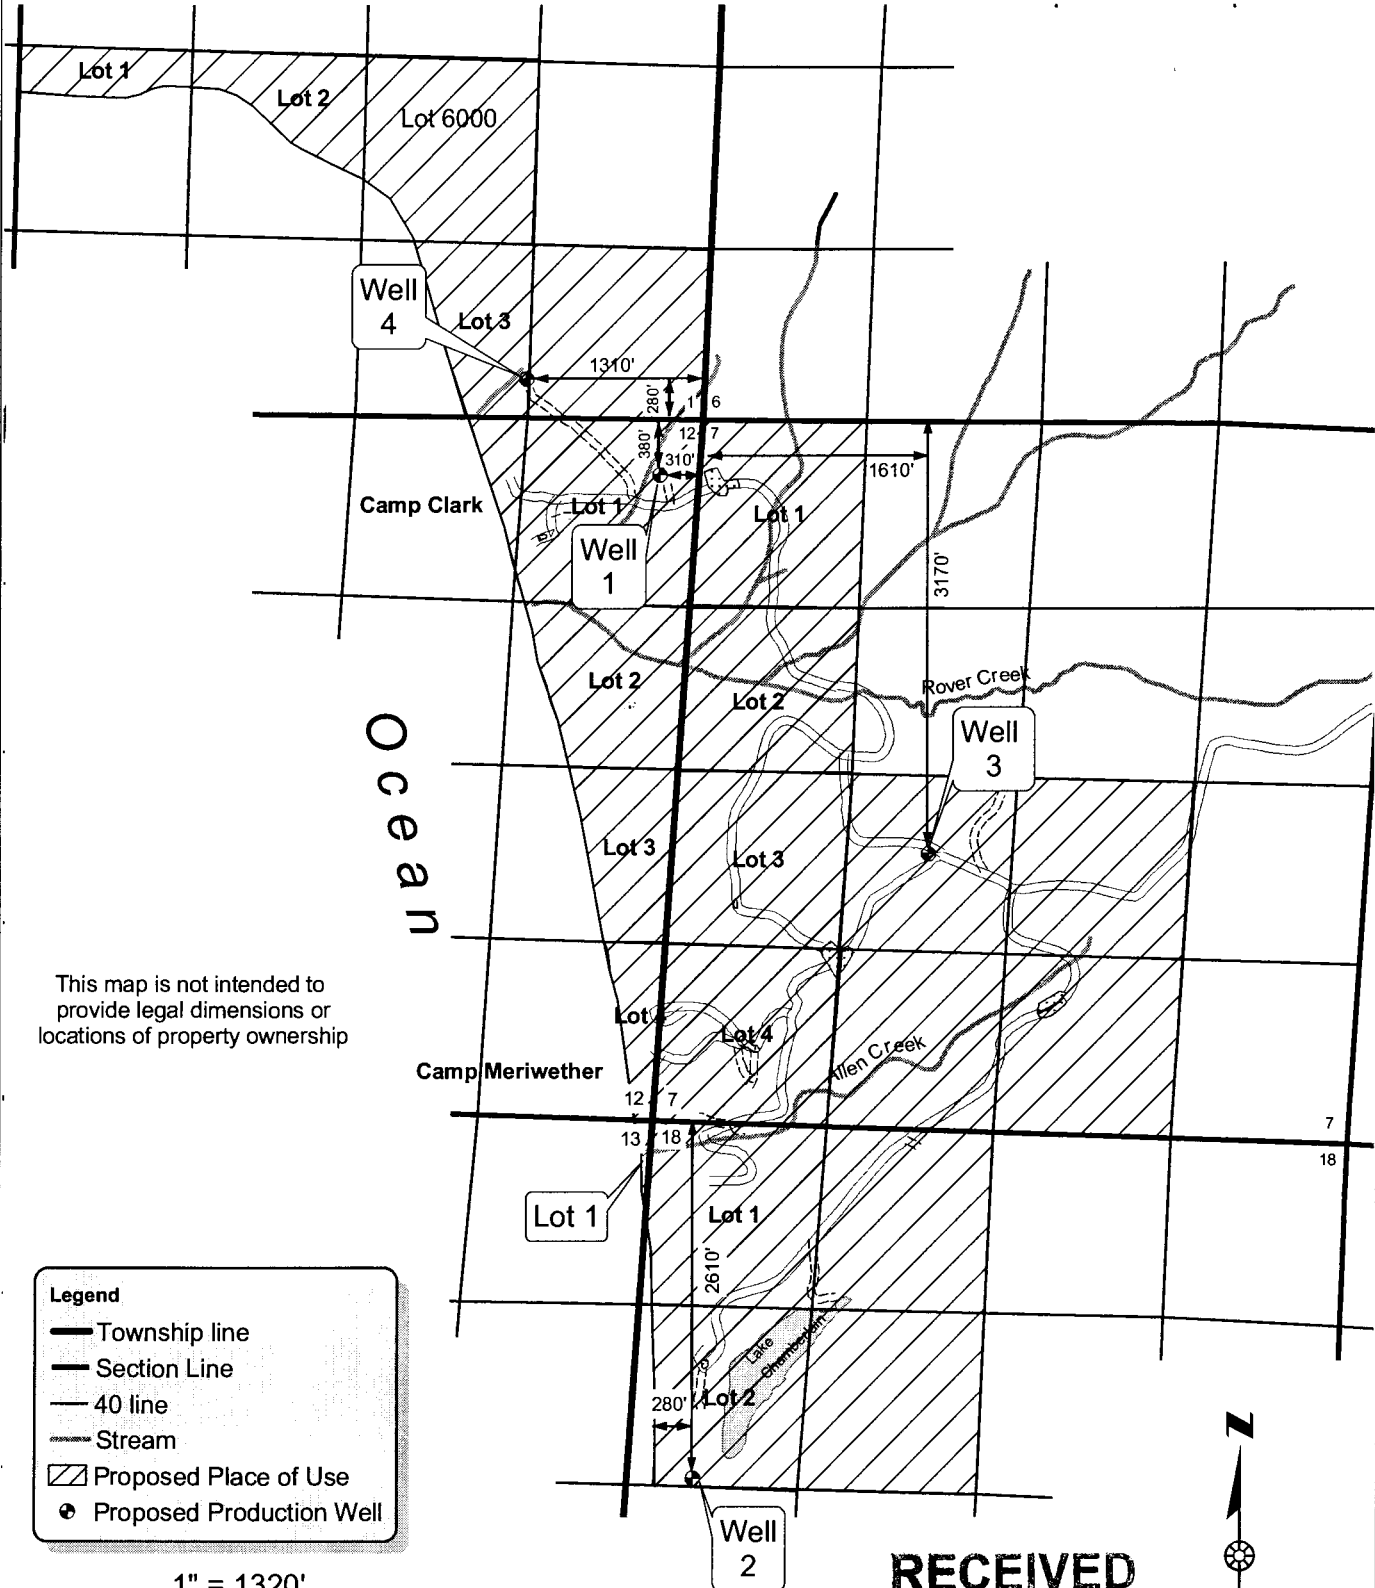

Application Map Meriwether/Clark Scout Reservation
Tillamook County, North Coast River Basin

Township 3 South, Range 11 West, W.M.

Township 3 South, Range 10 West, W.M.

This map is not intended to provide legal dimensions or locations of property ownership

Legend

- Township line
- Section Line
- 40 line
- Stream
- ▨ Proposed Place of Use
- Proposed Production Well

4/21/2004

RECEIVED

MAY 3 2004

WATER RESOURCES DEPT.
SALEM, OREGON

pp no - G 16242