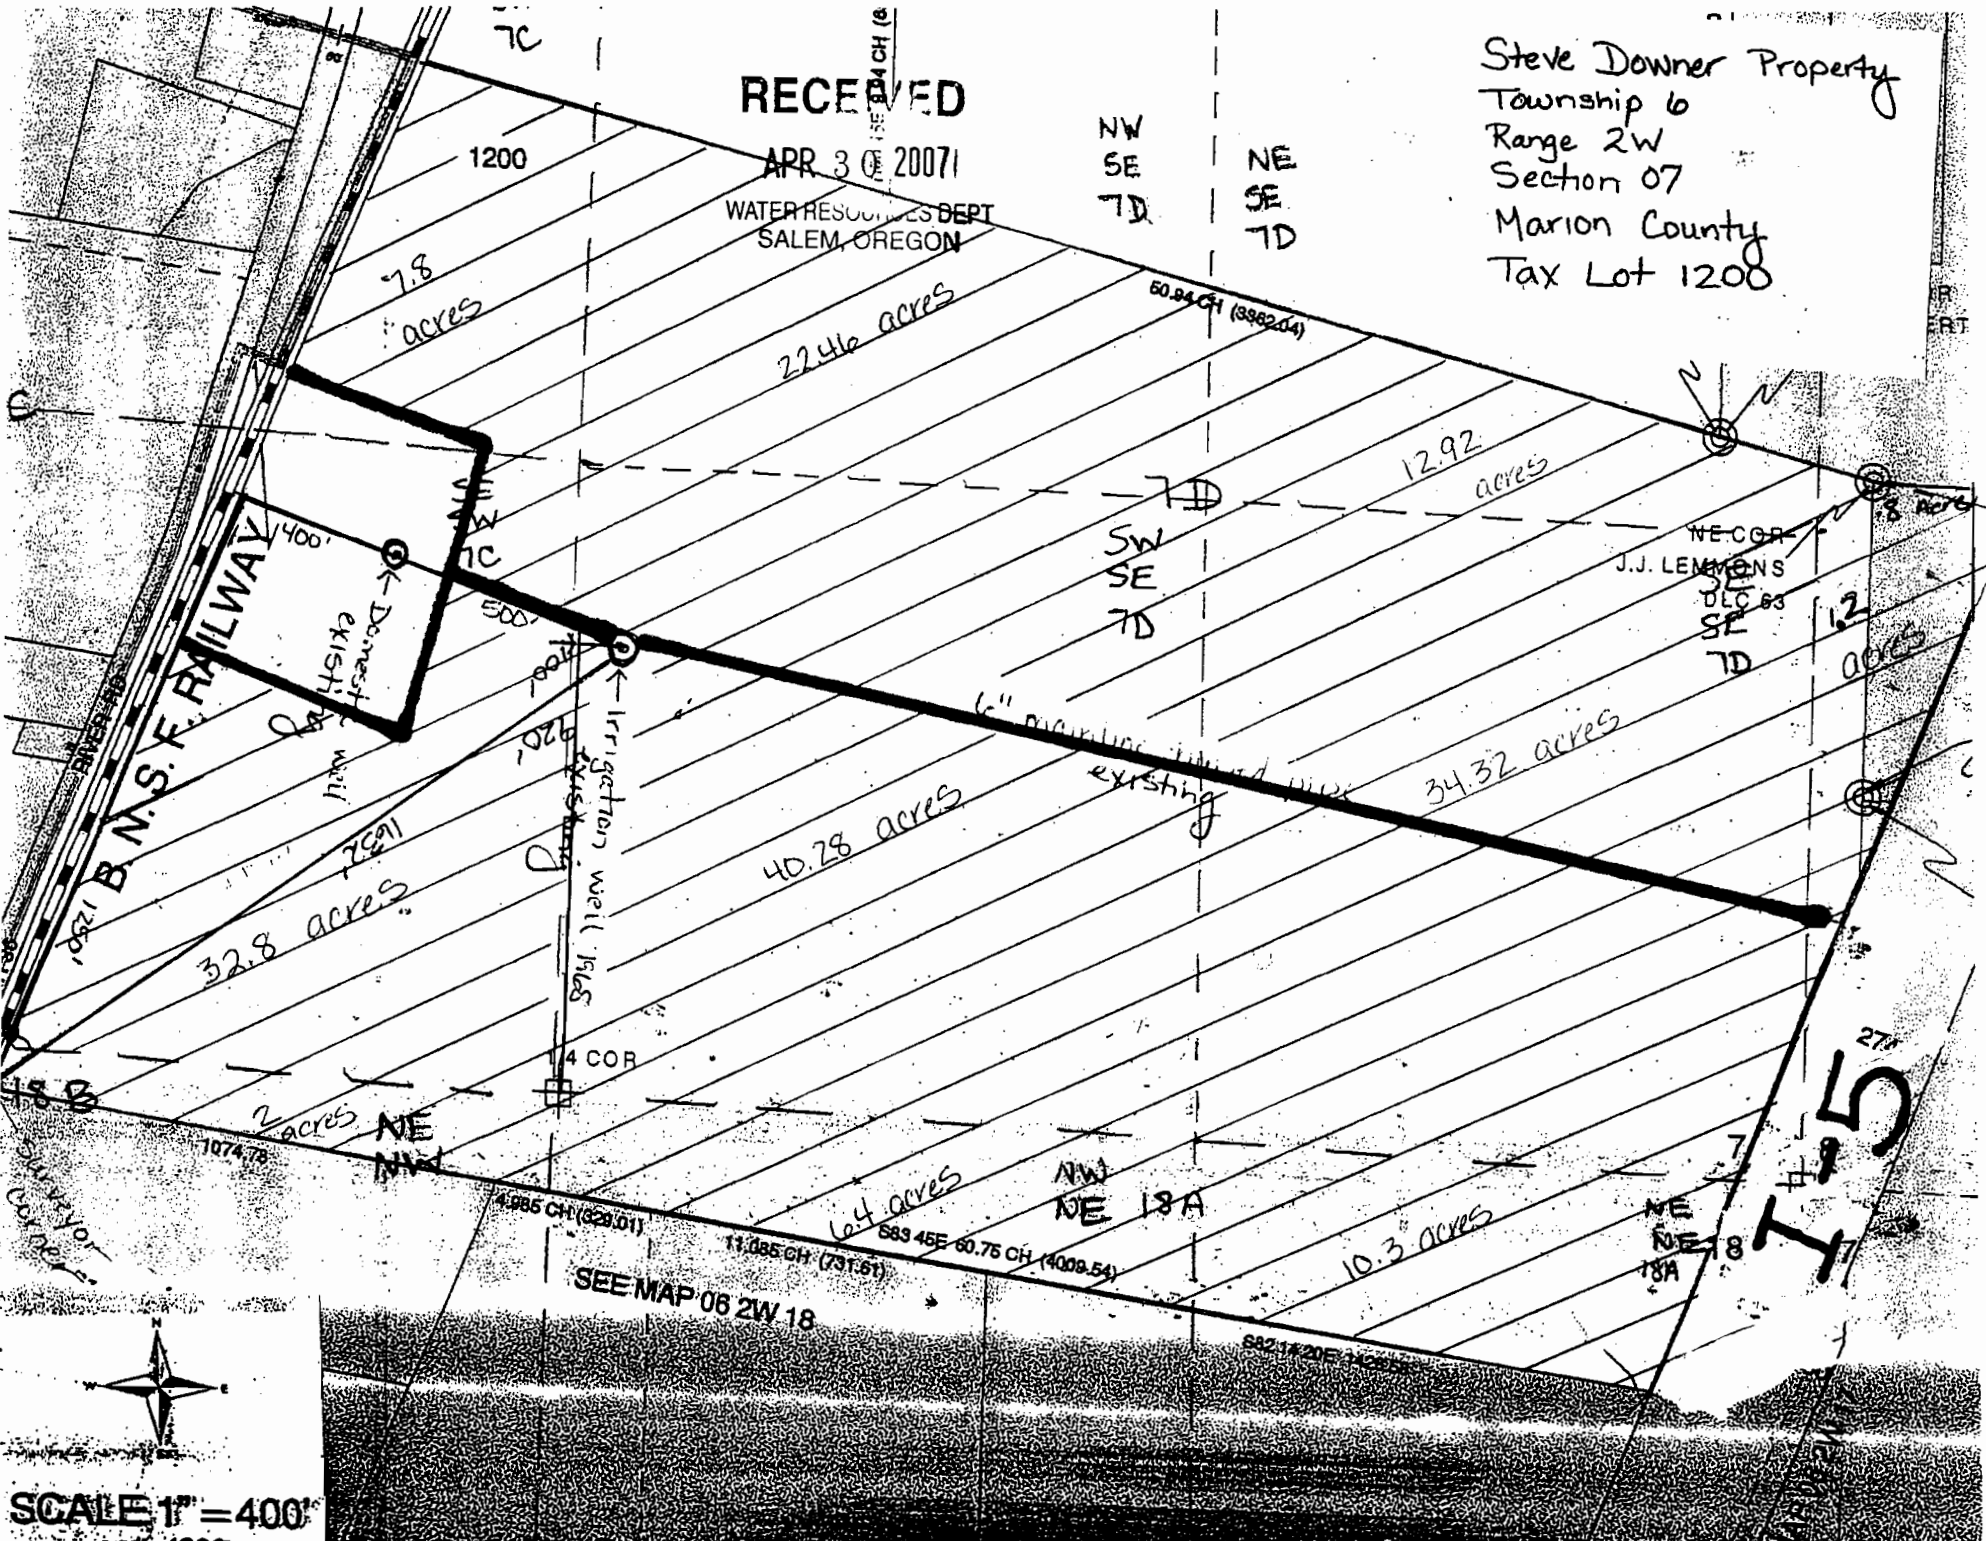

Steve Downer Property  
Township 6  
Range 2W  
Section 07  
Marion County  
Tax Lot 1200

RECEIVED

APR 30 2007

WATER RESOURCES DEPT  
SALEM, OREGON

NW  
SE  
TD

NE  
SE  
TD

SCALE 1" = 400'  
ADD No G-16842