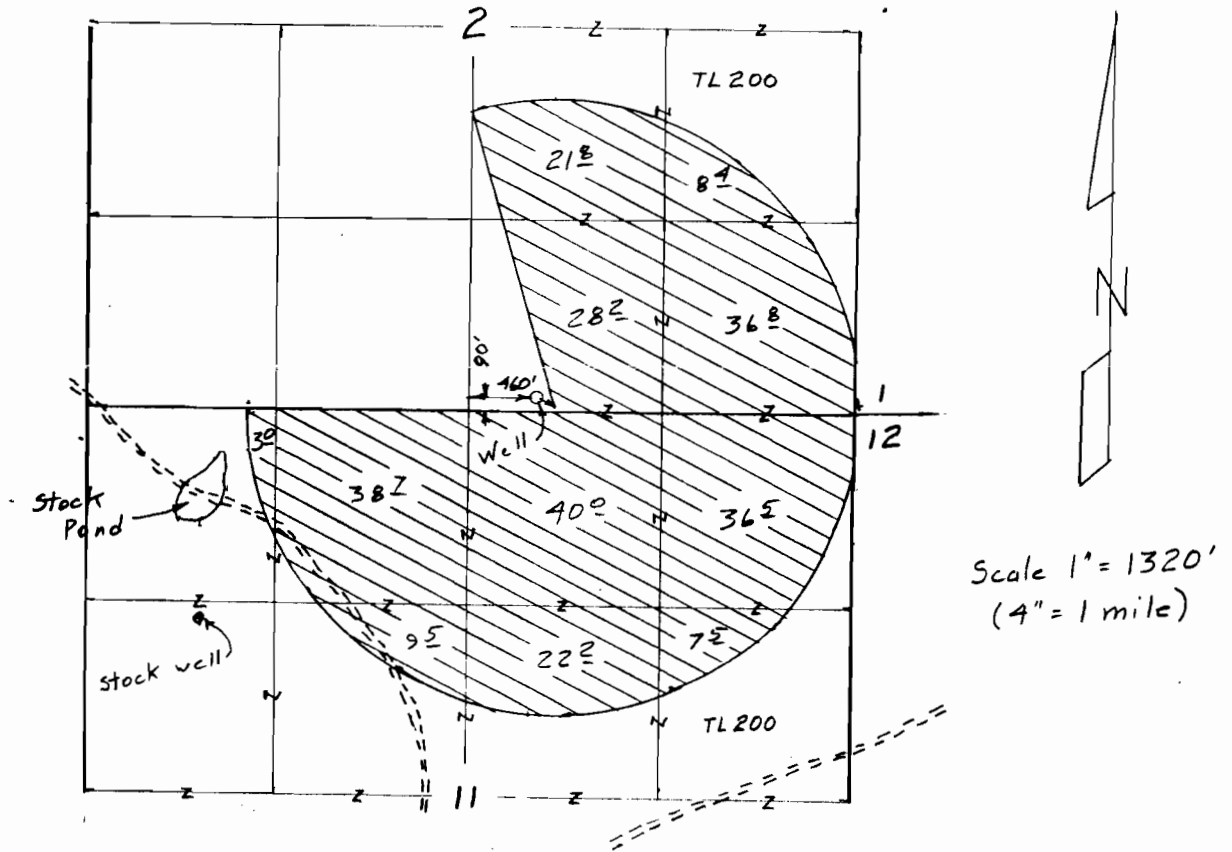

TOWNSHIP 17 SOUTH, RANGE 22 EAST, W.M.

⊗ Irrigation 252⁶ acres

Application Map
for
OREGON RANCHING Co.
(Twin Buttes Ranch)

RECEIVED

NOV 23 2007

WATER RESOURCES DEPT
SALEM OREGON

Renewal Dec 31, 2009

This map is for the purpose of
locating a water right only
and has no intent to provide
legal dimensions or the location
of property lines.