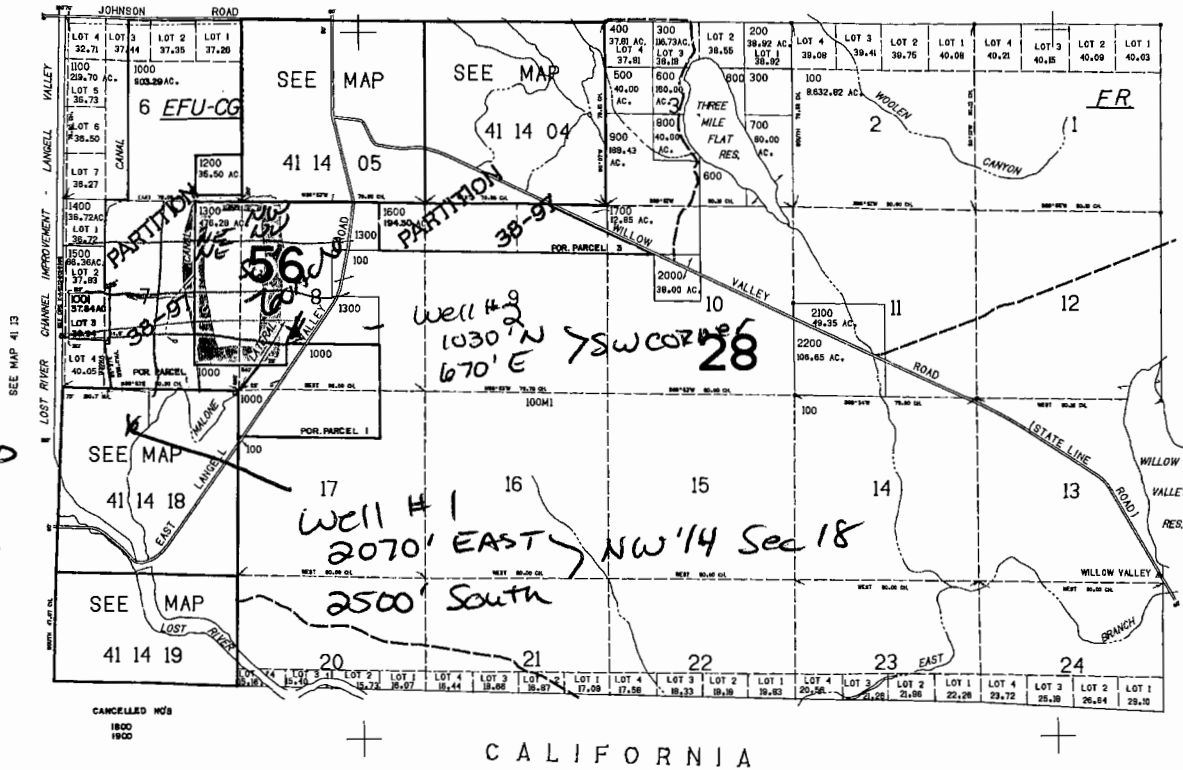

MAP #1

THIS MAP WAS PREPARED FOR ASSESSMENT PURPOSE ONLY

T.41S. R.14E. W.M.
KLAMATH COUNTY
1"=2000'

41 14
& INDE

SEE MAP 40 14

T41S R14E
SEC 7, 8

200 Acre
TL 1300

Sec. 7 - 140 Acre
8 = 60 Acre

Scale
1" = 2000'

RECEIVED BY OWRD

APR 18 2014

SALEM, OR

41 14
& INDEX