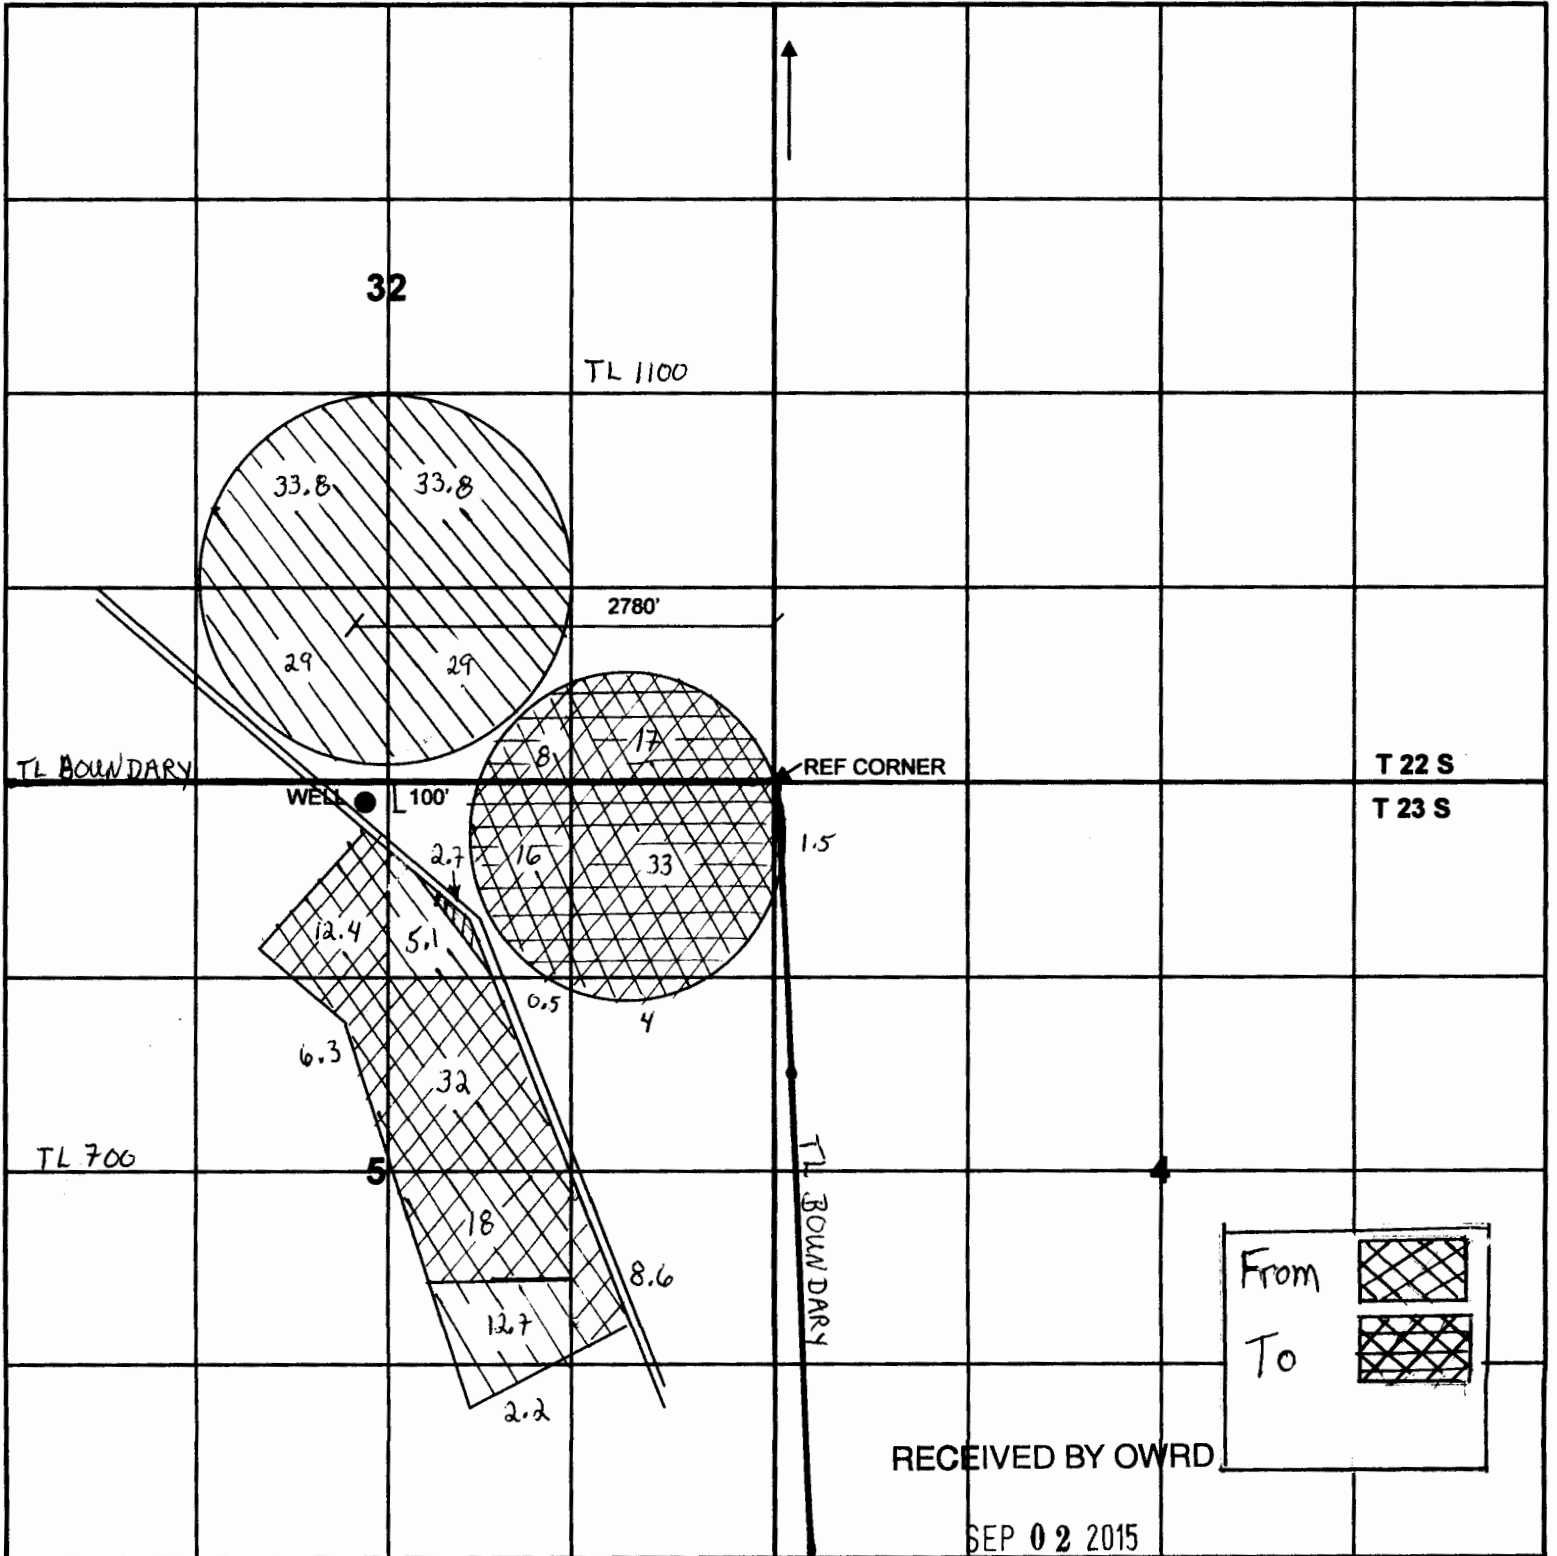

# SECTION PLAT

Section 4,5,32

Township 22 S & 23 S

Range 26 E

County of HARNEY

State of OR

NORTH

From   
To 

RECEIVED BY OWRD

SEP 02 2015

4"=1 mile

SALEM, OR

T 12150