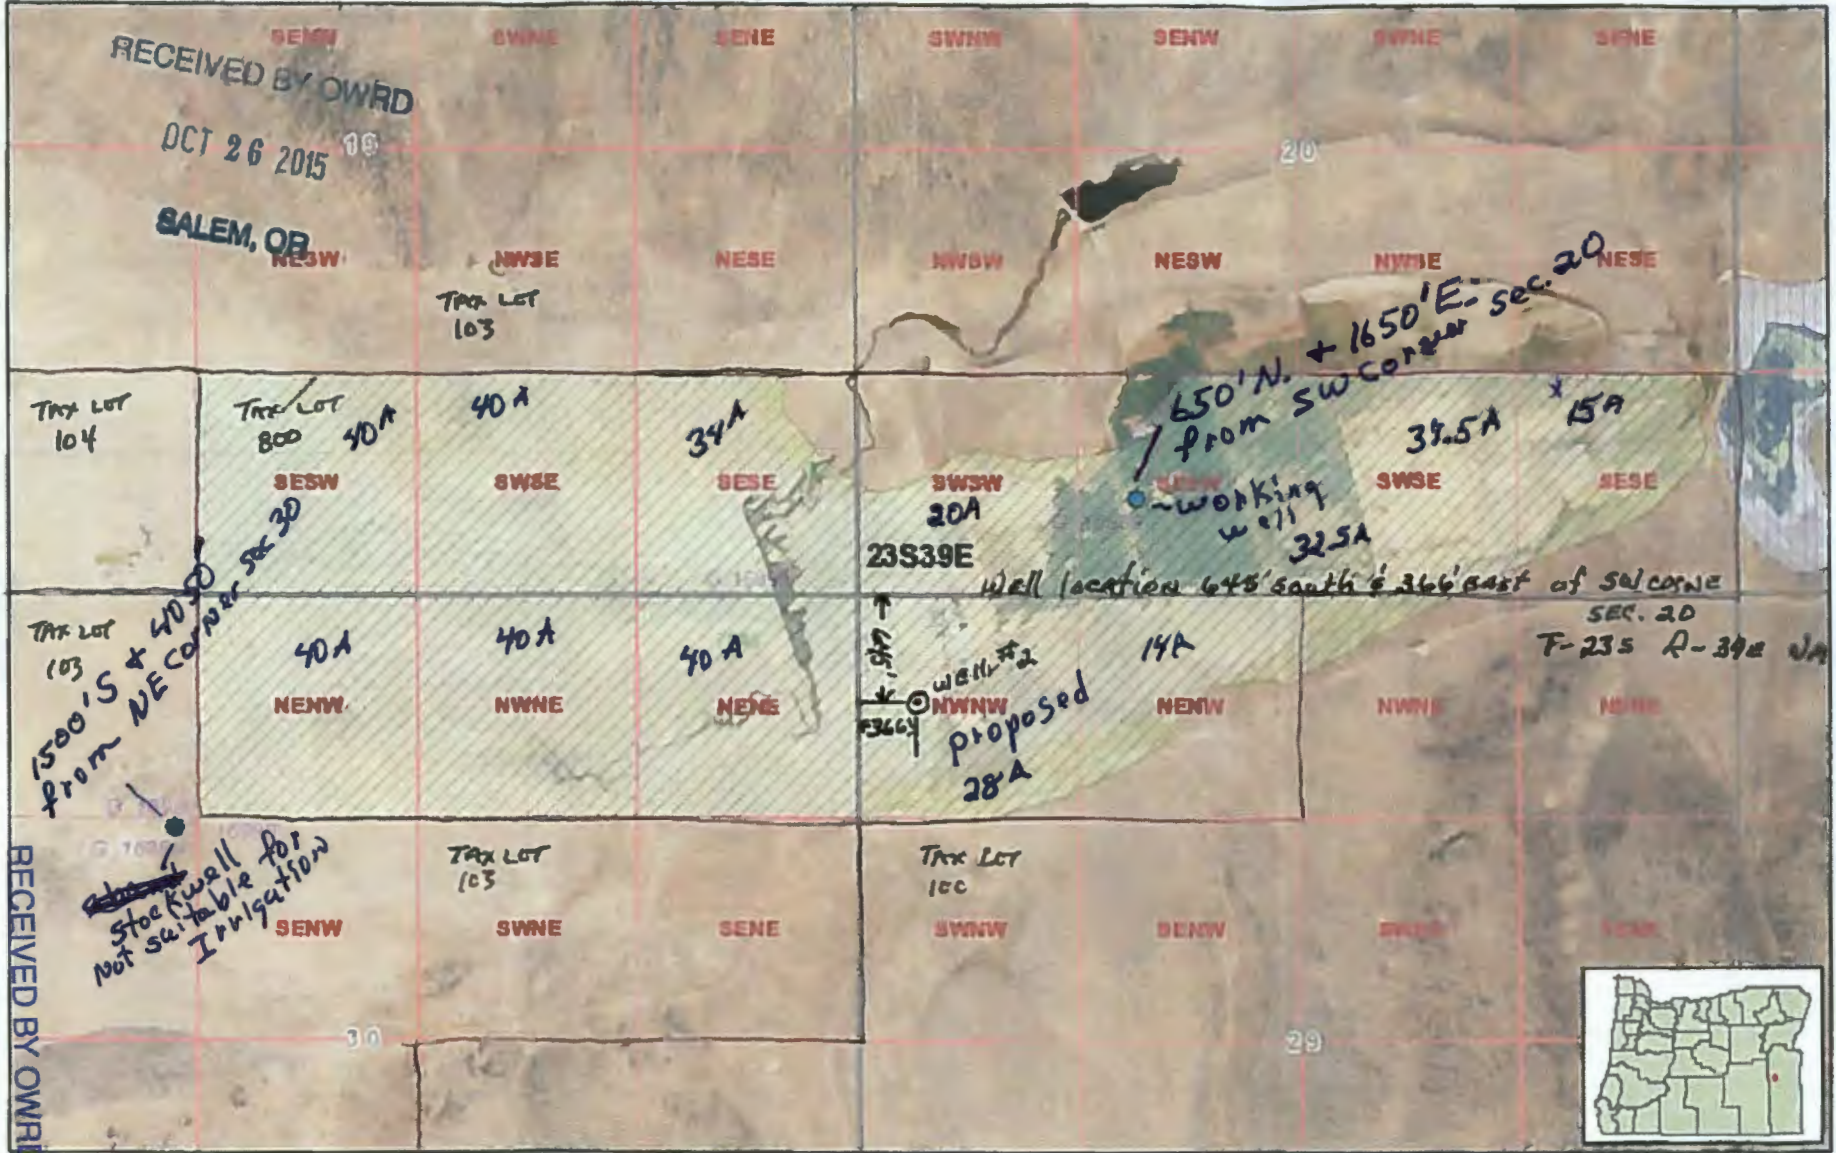

Oregon Water Rights Map

September 14, 2015

T-235 R-39E

Oregon Water Resources Department
725 Summer St NE, Suite A, Salem, OR 97301
(503)986-0900

Water Rights by Type

- Point of Diversion
- Surface Water
- Surface Water
- Groundwater

Water Rights by Use

- Recreation
- Fish
- Wildlife
- Residential
- Inst.
- Agriculture
- Livestock
- Irrigation
- Mining

By Primary/Supplemental

- Power
- Commercial
- Domestic
- Primary
- Supplemental

Disclaimer: <http://www.oregon.gov/owrd/pages/MAPS/index.aspx#Disclaimer>

Water Rights by Type

- Point of Diversion
- Surface Water
- Surface Water
- Groundwater

Water Rights by Use

- Recreation
- Fish
- Wildlife
- Recreation
- Fish
- Wildlife
- Recreation
- Fish
- Wildlife

By Primary/Supplemental