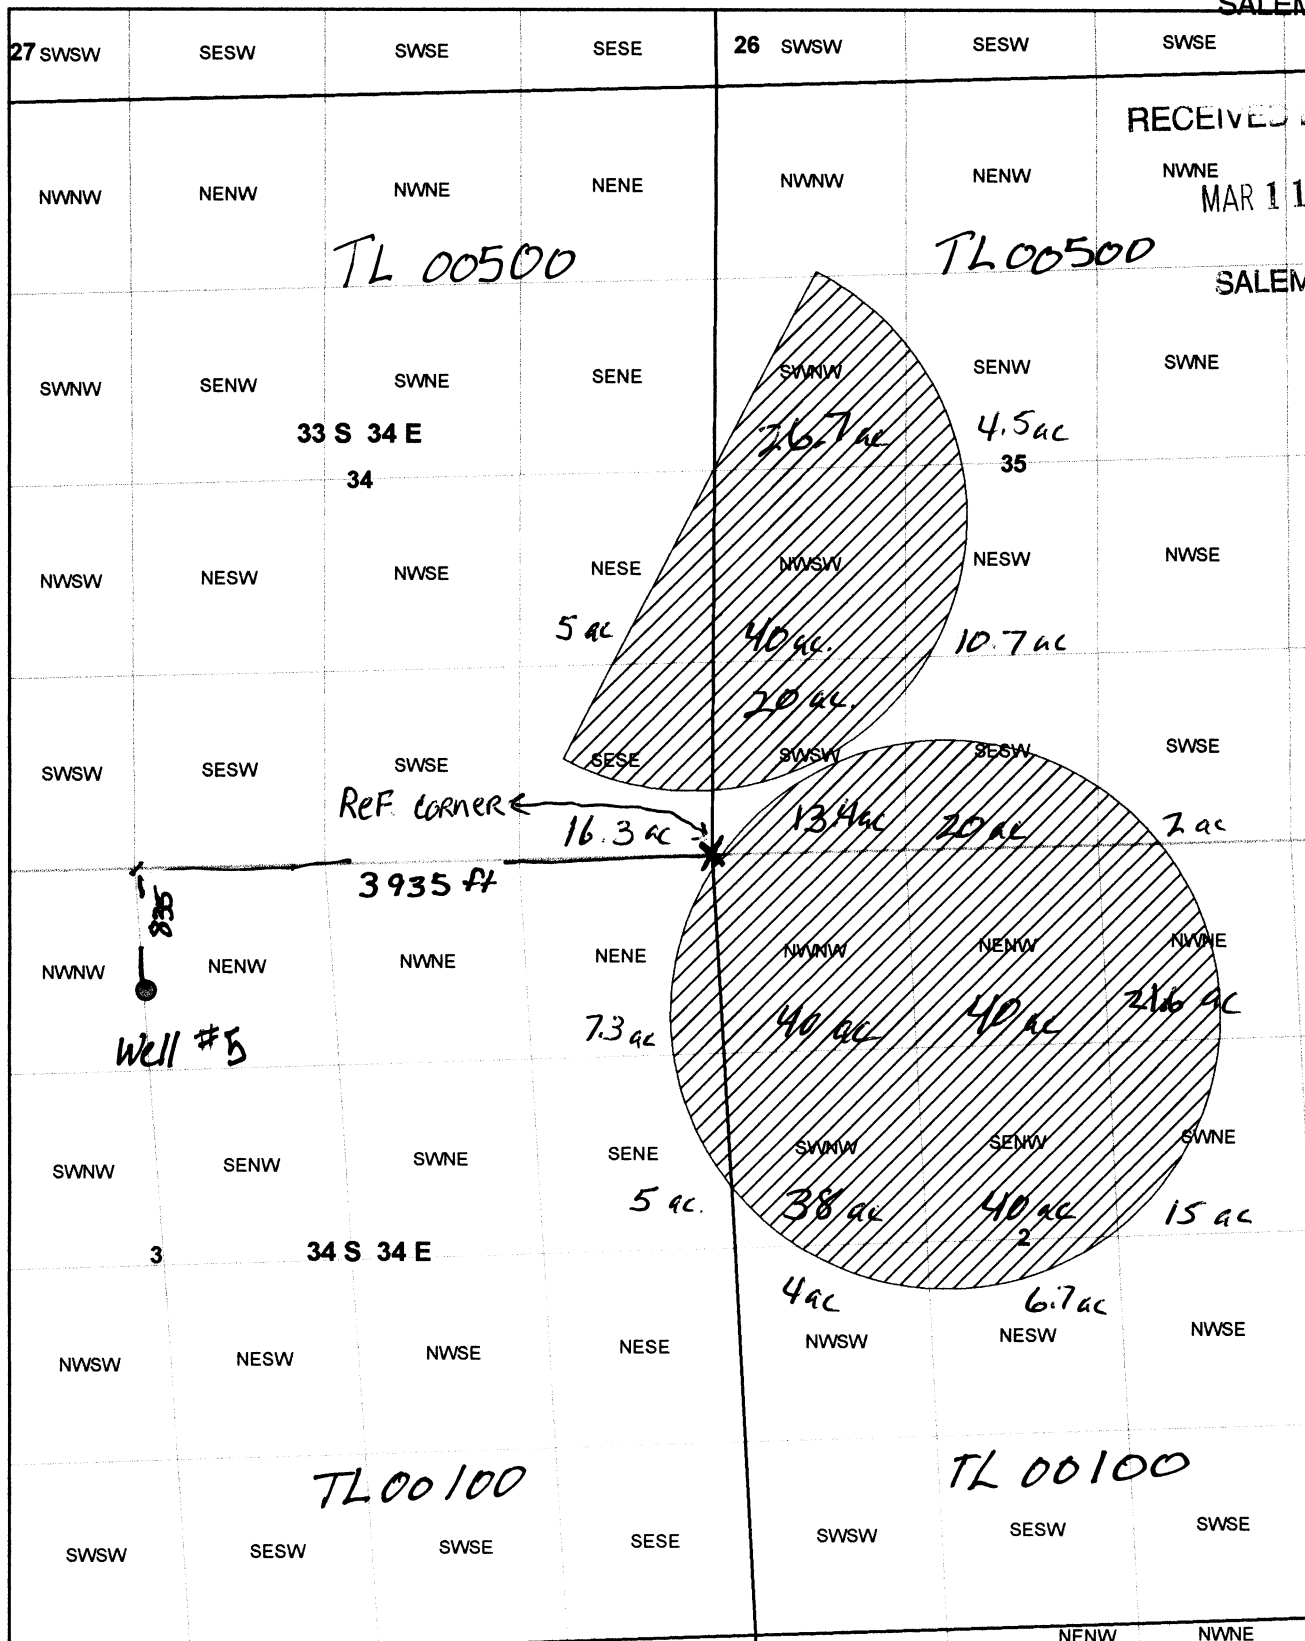

SECTION PLAT

RECEIVED BY OWRD

Section 34, 35, 2, 3

Township 33, 34

Range 34

County of Harney

State of Oregon

FEB 13 2015

SALEM, OR

RECEIVED BY OWRD

MAR 11 2015

SALEM, OR

G-48011

4" = 1 Mile