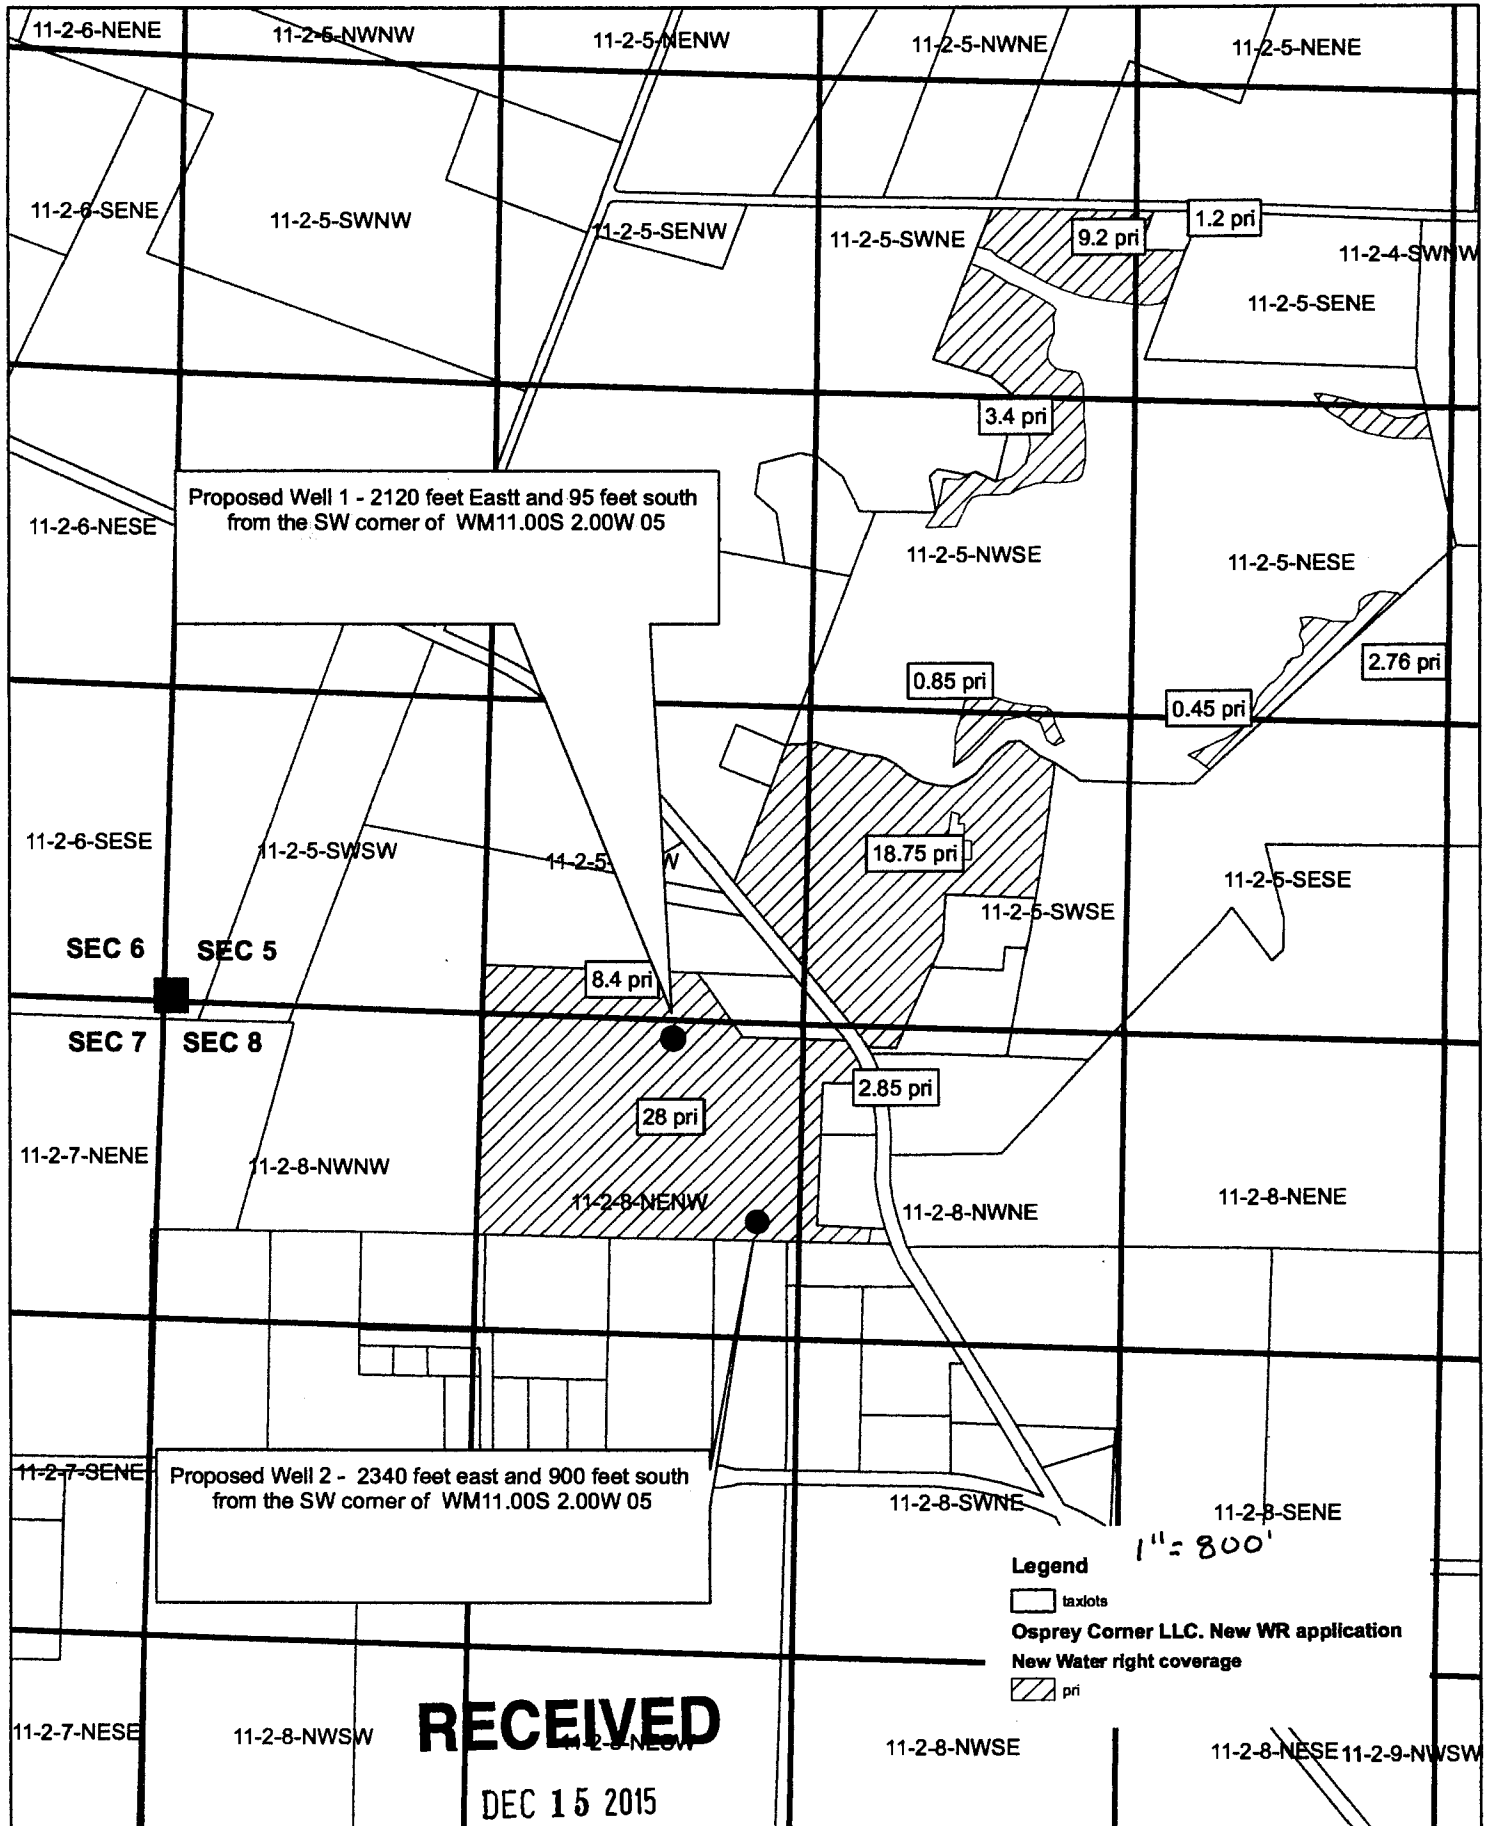

# OSPREY CORNER LLC, (7 Dog Farm)

**RECEIVED**

DEC 15 2015

WATER RESOURCES DEPT  
SALEM, OREGON

Map prepared by Brent Stevenson