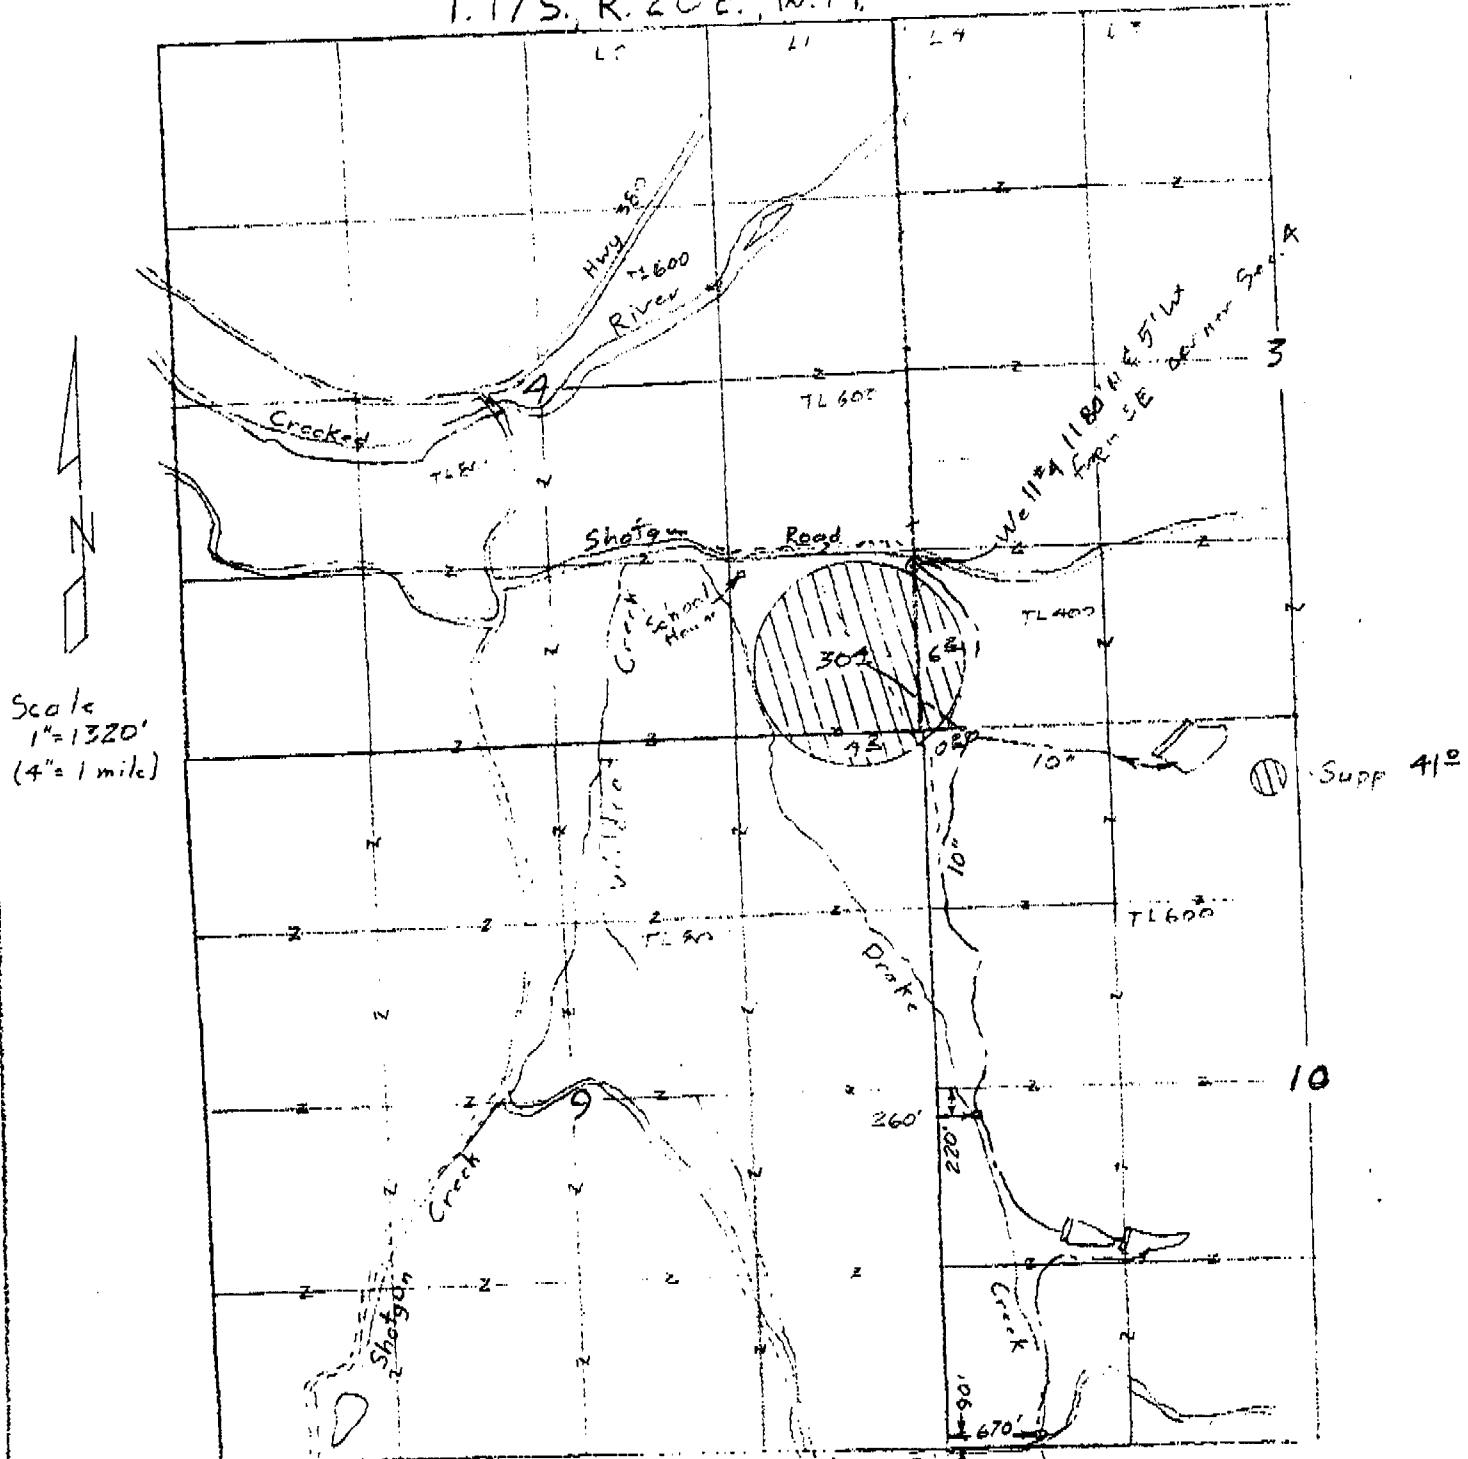

T. 17S. R. 20E. W.M.

Application Map
for

Shotgun Ranch, LLC

App G-18112

This map is for the purpose of locating a water right only and has no intent to provide legal dimensions or the location of property lines.

ESTES SURVEYS, LLC
 PO Box 17848 60382 Arnold Rd
 Salem, OR 97388-7918 Bend, OR 97702
 (503) 685-7588 (541) 382-7391

amended Jan 25, 2016

G-18112

01/25/2016