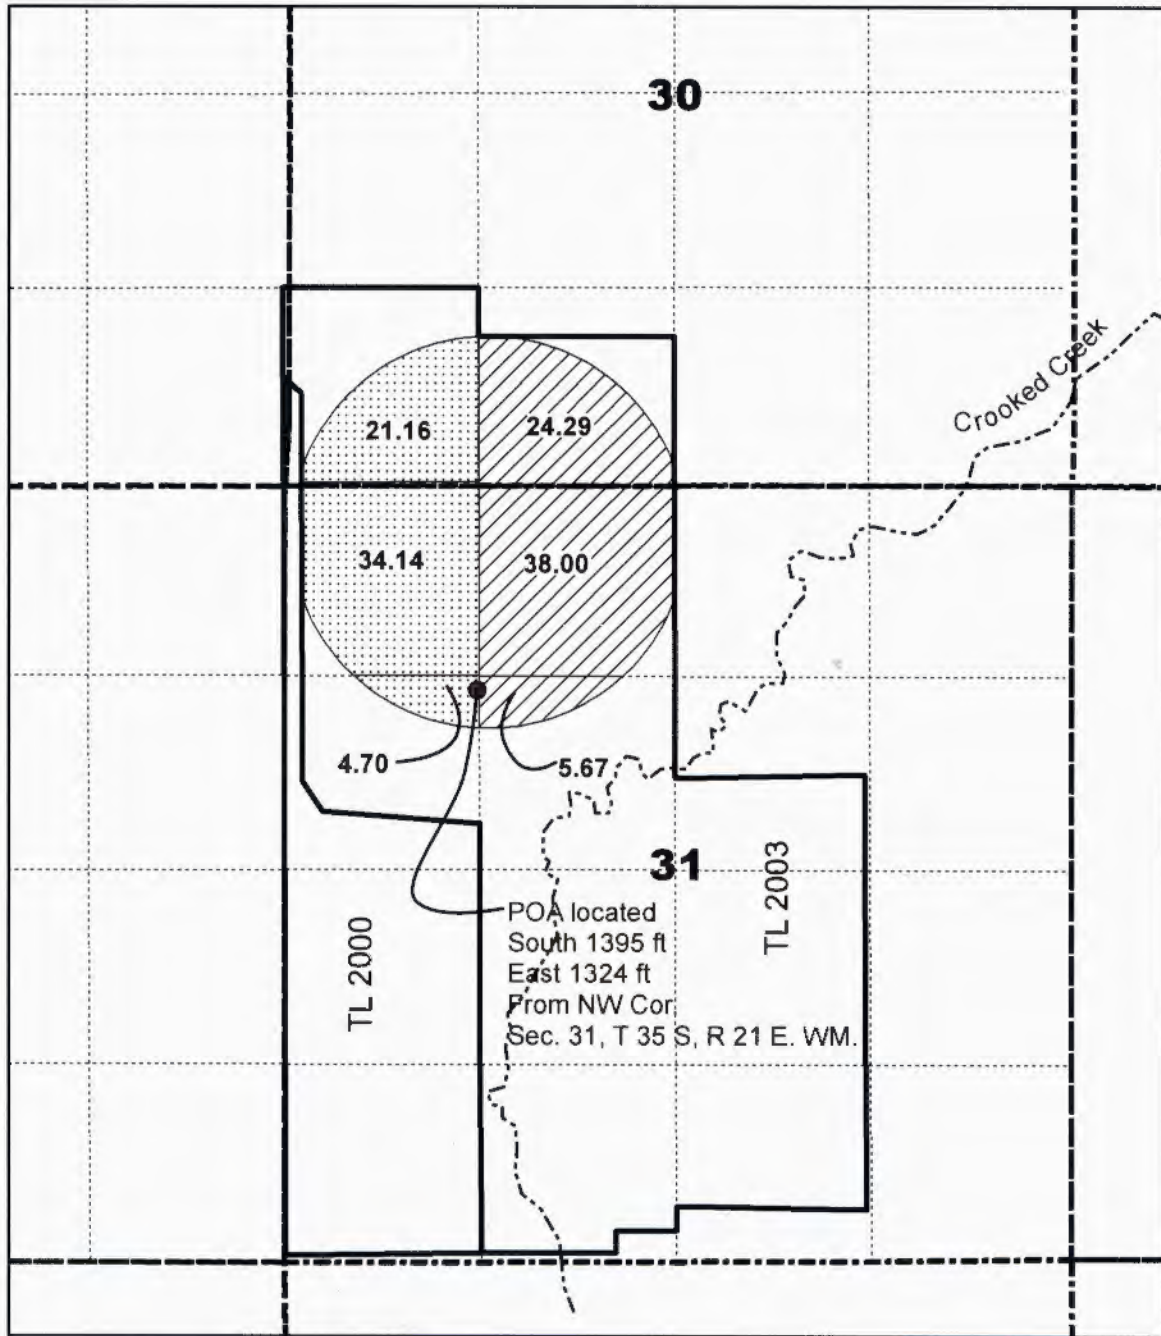

Dennis Flynn Ranch

Legend

- Crooked Creek
-  Supp to C 55519
-  Primary
- Well location

1 inch = 1,320 feet

RECEIVED BY OWRD

JUN 10 2015

SALEM, OR

G-18102