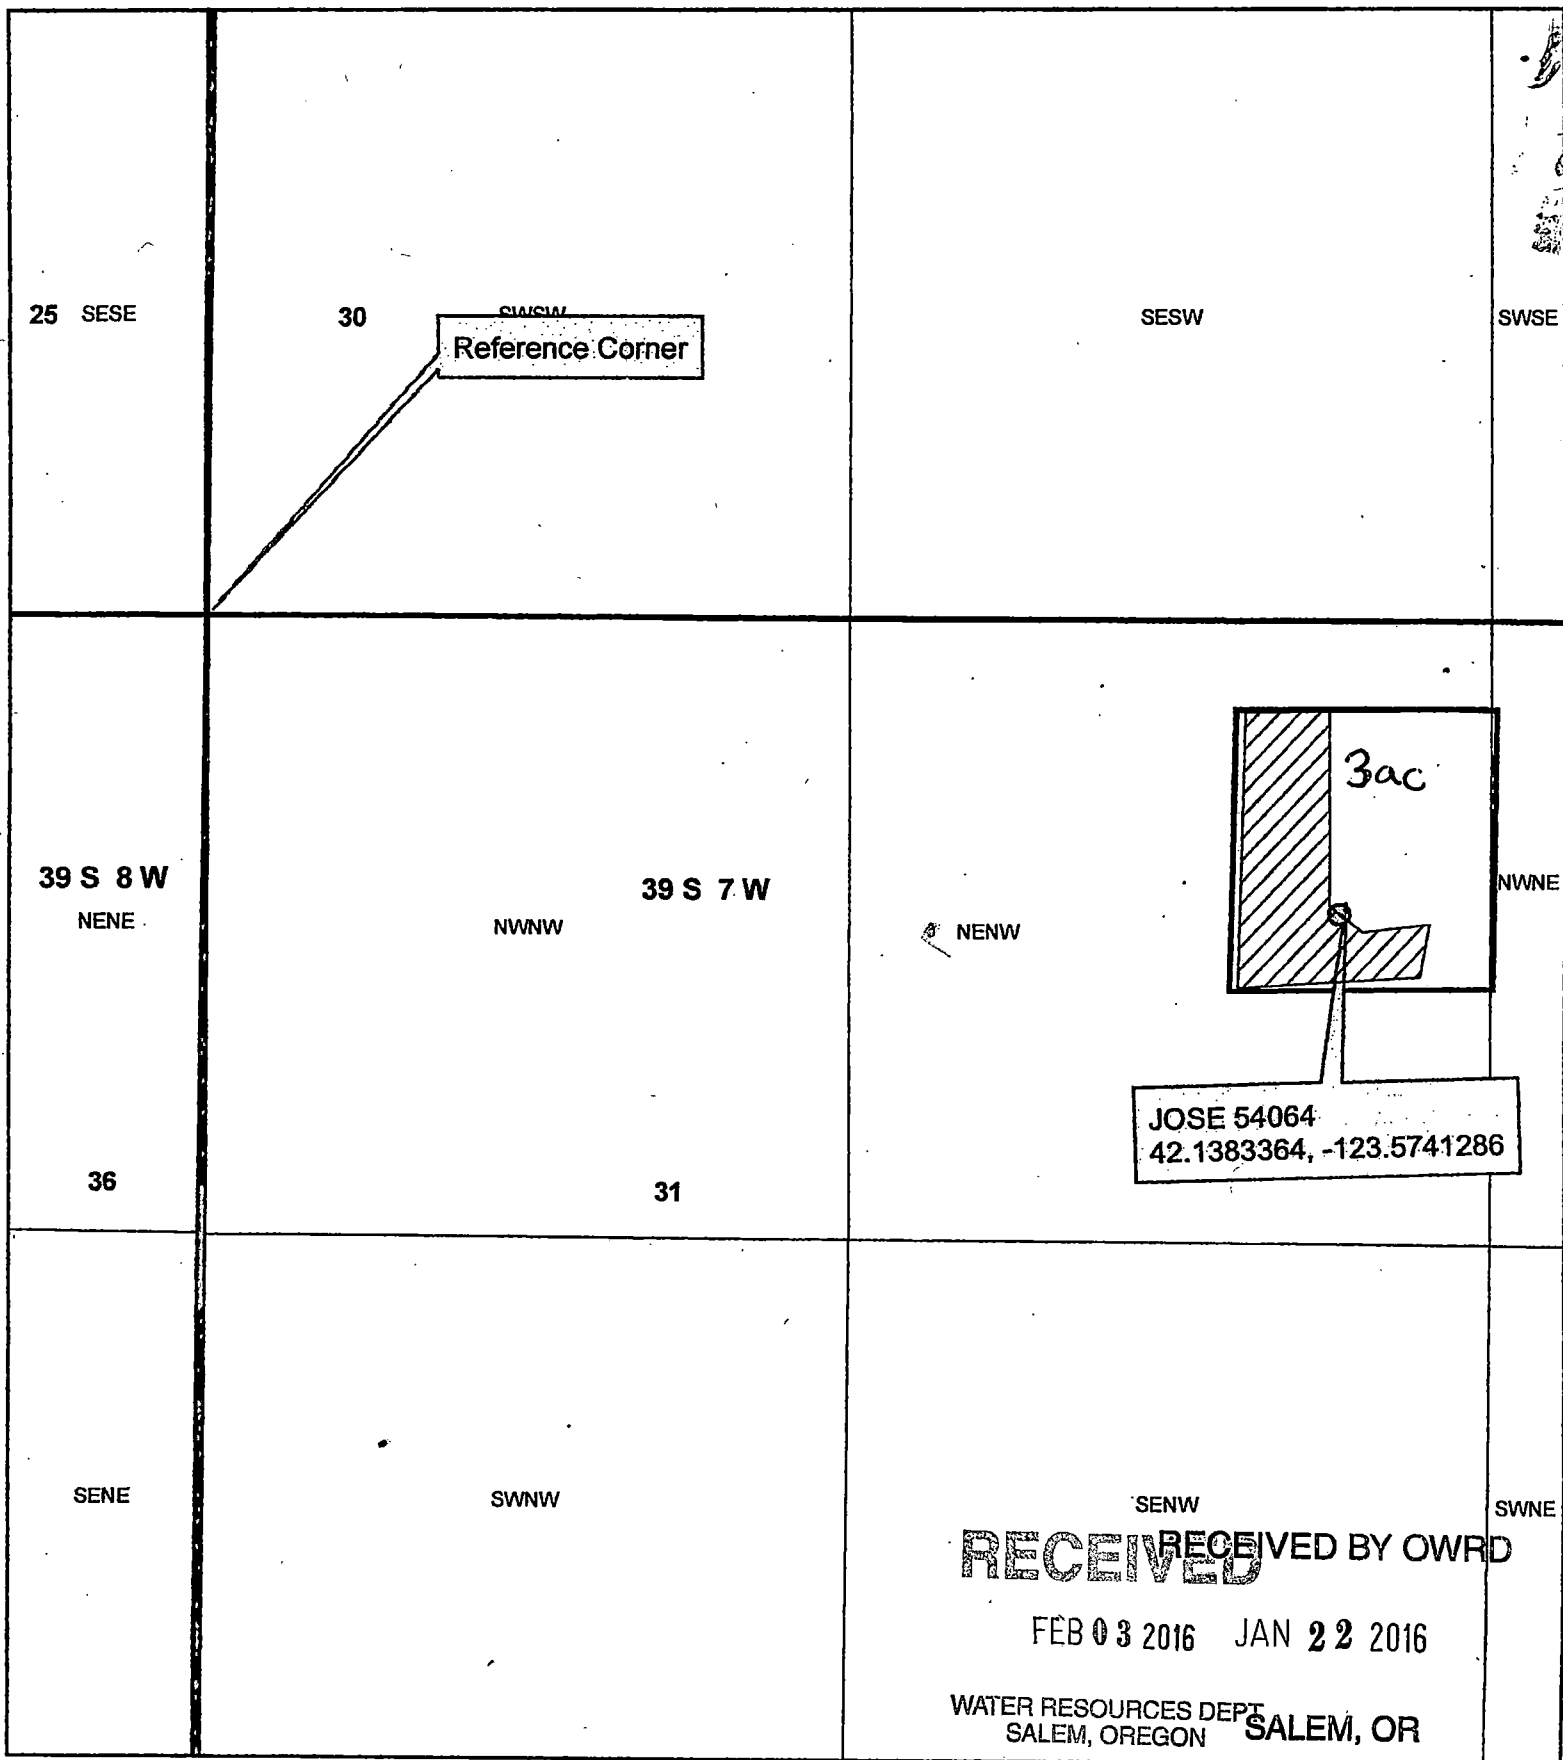

TS 39-7W-31 TL 201 NENW

Legend

- TL 201
- Townships
- Sections

Well (JOSE 54064) is
2363 ft East and
634 ft South of NW Corner
of Section 31