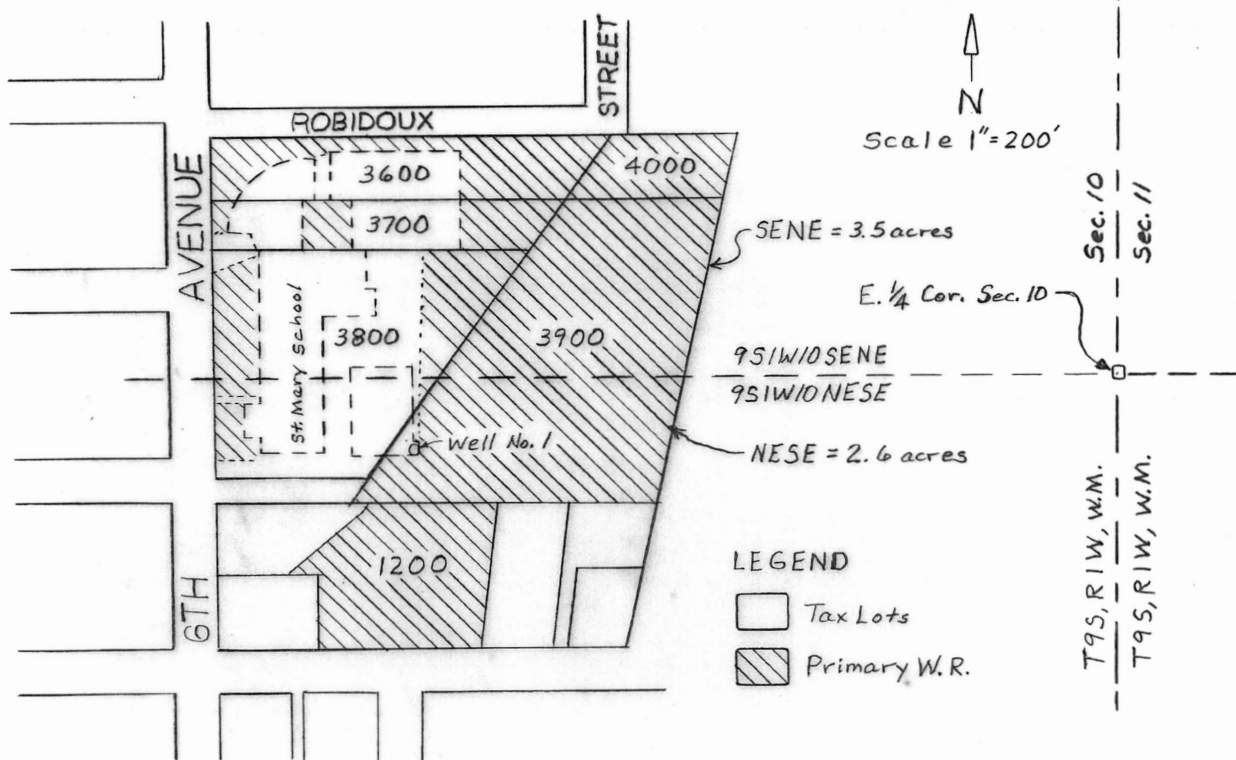

IMMACULATE CONCEPTION CATHOLIC CHURCH STAYTON OREGON

Well No. 1 (MARI 56957)
970' W. and 100' S.
from E. 1/4 Cor. Sec. 10

Map by Will McGill

12/20/2017

11/20/2017