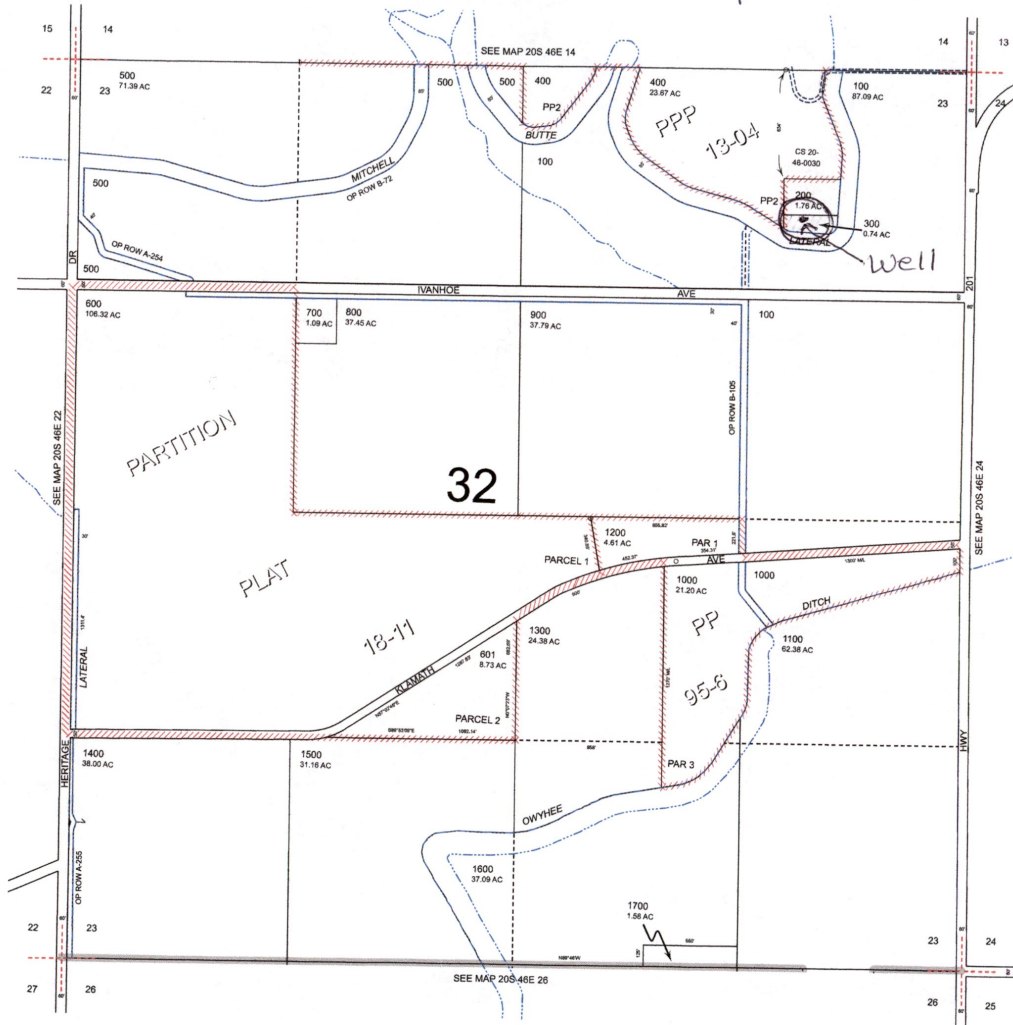

18781

THIS MAP WAS PREPARED FOR ASSESSMENT PURPOSE ONLY

SECTION 23 T.20S. R.46E. W.M. MALHEUR COUNTY

20S46E23

1 1/2 in = 1320 Aprox

902 ft W and 823 ft S from the NE NE of section 23

NORTH ↑

RECEIVED DEC 31 2018  
RECEIVED JAN 22 2019  
OWRD

Revised: MA 10/10/2018

20S46E23

Section 23 Township 20S, Range 46E, Tax Lot # 300

RECEIVED  
 JAN 22 2019  
 OWRD

SEE MAP 20S 46E 24

Commissions of  
 MALHEUR COUNTY  
 TITLE COMPANY INC  
 Map No. 204623  
 Tax Lot 300  
 This sketch is furnished  
 to assist in property  
 location and the company  
 assumes no liability  
 for its accuracy

Malheur County  
 Title Company Inc.  
 81 S. Oregon St.  
 Ontario, Oregon 97914

G-10781