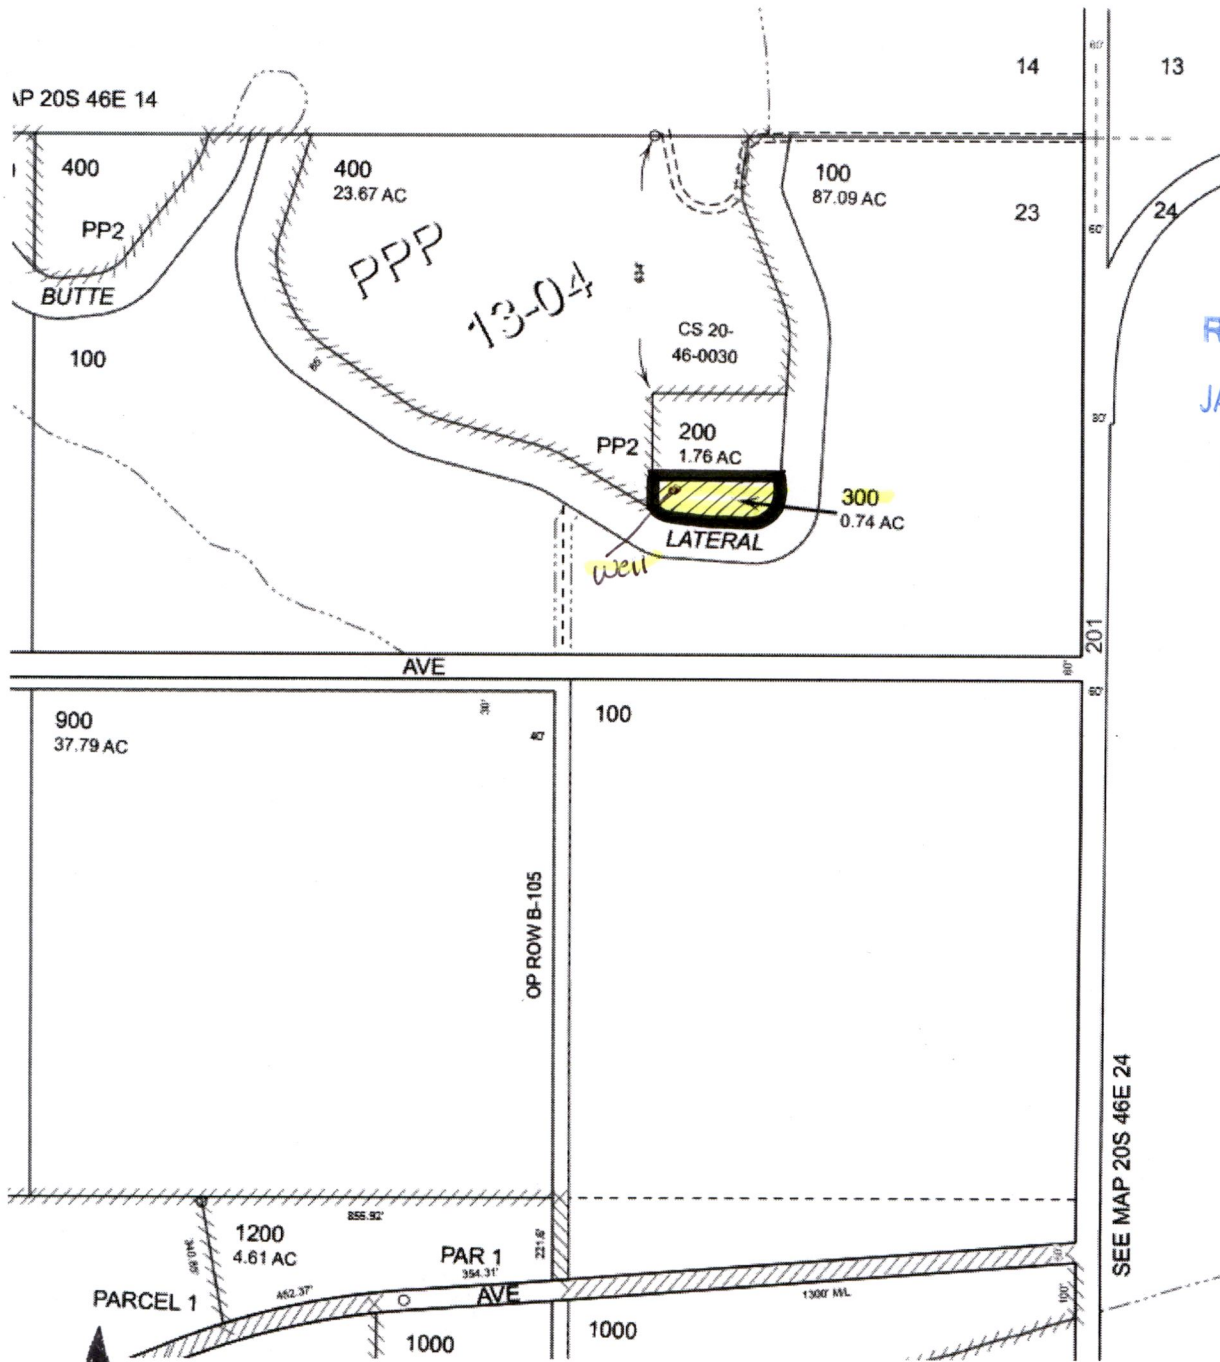

18781

THIS MAP WAS PREPARED FOR ASSESSMENT PURPOSE ONLY

SECTION 23 T.20S. R.46E. W.M. MALHEUR COUNTY

20S46E23

1 1/2 in = 1320 Aprox

902 ft W and 823 ft S from the NE NE of section 23

NORTH ↑

RECEIVED DEC 31 2018  
RECEIVED JAN 22 2019  
OWRD

Revised: MA 10/10/2018

20S46E23

Section 23 Township 20S, Range 46E, Tax Lot # 300

RECEIVED  
 JAN 22 2019  
 OWRD

SEE MAP 20S 46E 24

Commissions of  
 MALHEUR COUNTY  
 TITLE COMPANY INC  
 Map No. 204623  
 Tax Lot 300  
 This sketch is furnished  
 to assist in property  
 location and the company  
 assumes no liability  
 for its accuracy