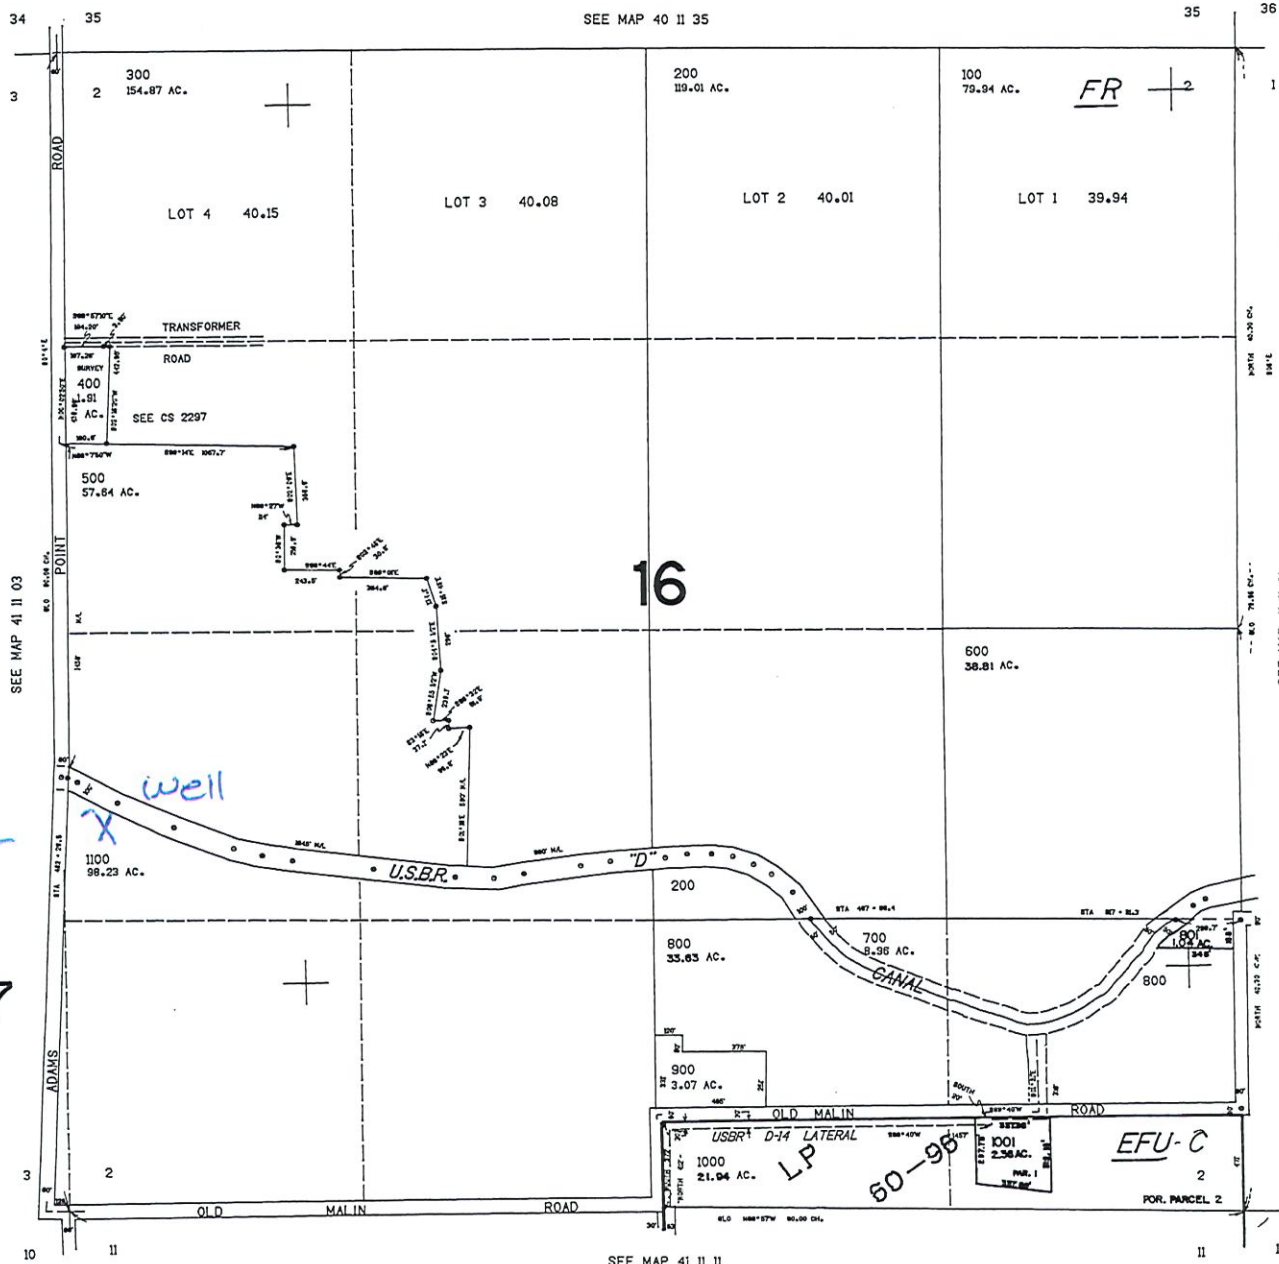

1
NORTH

THIS R11E
SEC 2

RECEIVED
APR 05 2021
OWRD

Well Location
KLAM 56425

42.0292
-121.5016

17

THIS MAP WAS PREPARED FOR
ASSESSMENT PURPOSE ONLY.

SECTION 02 T.41S. R.11E. W.M.
KLAMATH COUNTY
1"=400'

MAP 1 OF 2
MAP CREATED 03/31/20

CANCELLED NOS
601

THIS MAP WAS PREPARED FOR ASSESSMENT PURPOSE ONLY.

SECTION 11 T.41S. R.11E. W.M.
KLAMATH COUNTY

1"=400'

MAP 2 OF 2

MAP CREATED 03/31/2021

NORTH
T41S R11E
SEC 11
Tax lot
300 - SWNE 39.00
SENE 39.00
RECEIVED
APR 05 2021
OWRD

- 1. 10'-0\"/>

Scale
1" = 880'