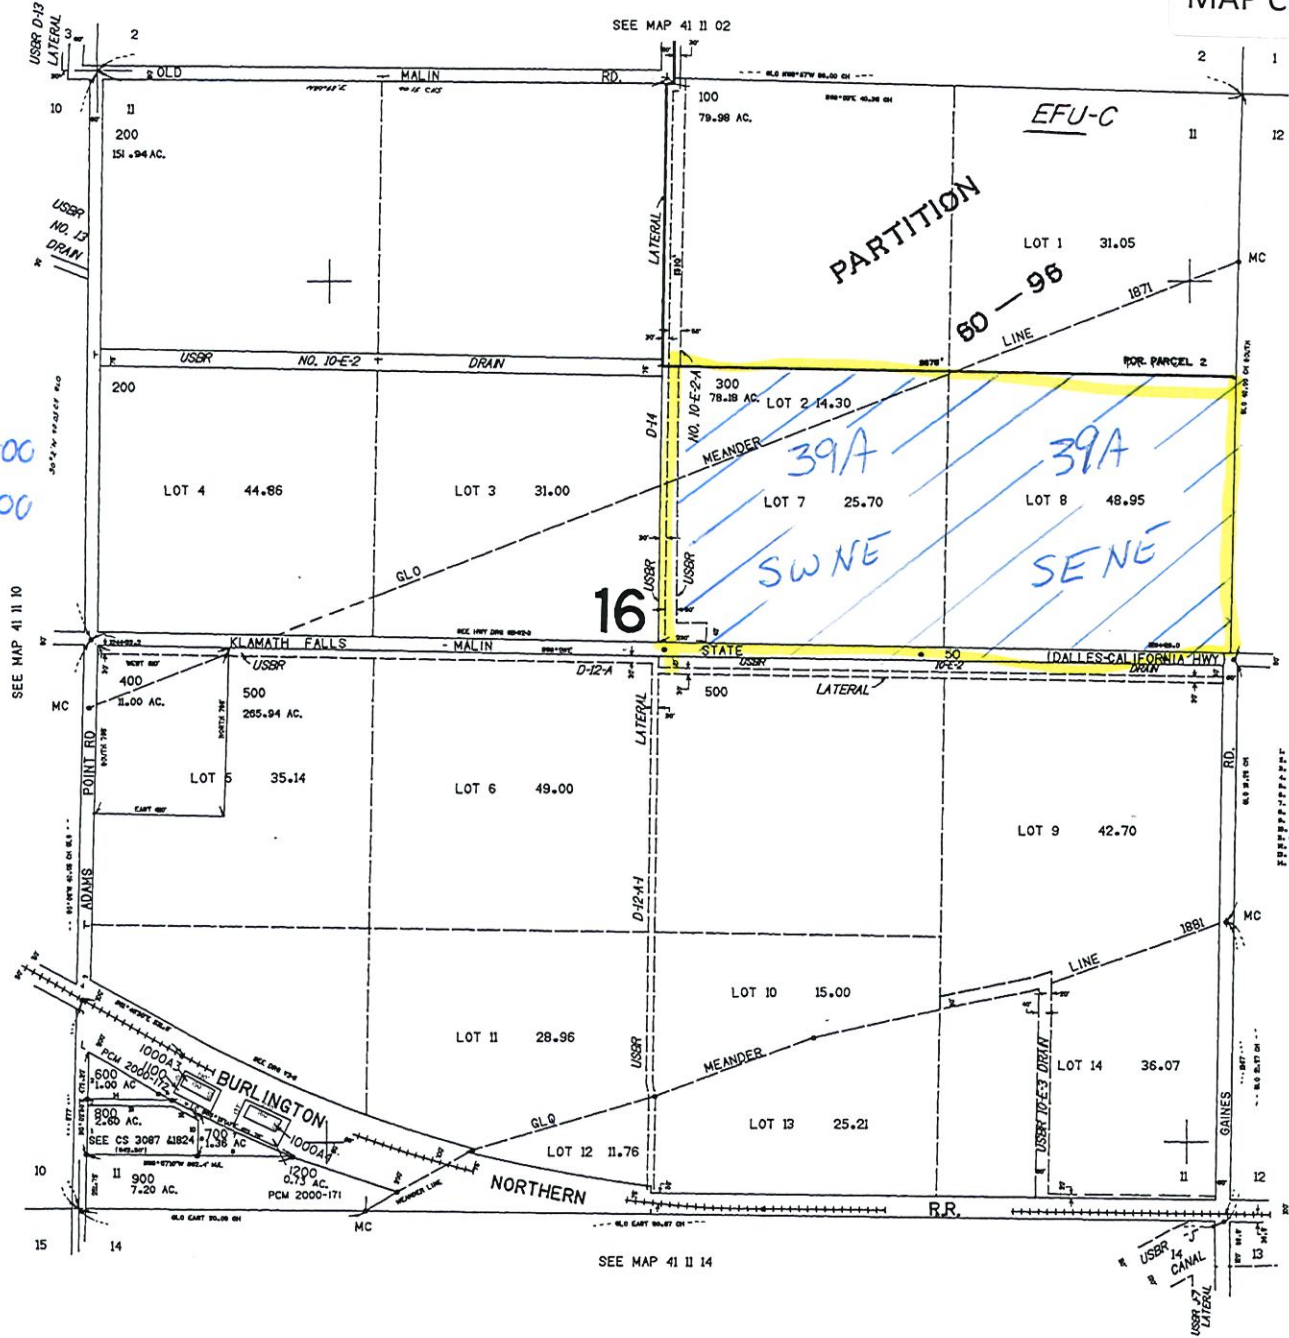

1
NORTH

THIS R11E
SEC 2

RECEIVED
APR 05 2021
OWRD

Well Location
KLAM 56425

42.0292
-121.5016

17

THIS MAP WAS PREPARED FOR
ASSESSMENT PURPOSE ONLY.

SECTION 02 T.41S. R.11E. W.M.
KLAMATH COUNTY
1"=400'

MAP 1 OF 2
MAP CREATED 03/31/20

CANCELLED NOS
601

THIS MAP WAS PREPARED FOR ASSESSMENT PURPOSE ONLY.

SECTION 11 T.41S. R.11E. W.M.
KLAMATH COUNTY

1"=400'

MAP 2 OF 2

MAP CREATED 03/31/2021

NORTH
T41S R11E
SEC 11
Tax lot
300 - SWNE 39.00
SENE 39.00
RECEIVED
APR 05 2021
OWRD

- 1. 10'-0\"/>

Scale
1" = 880'