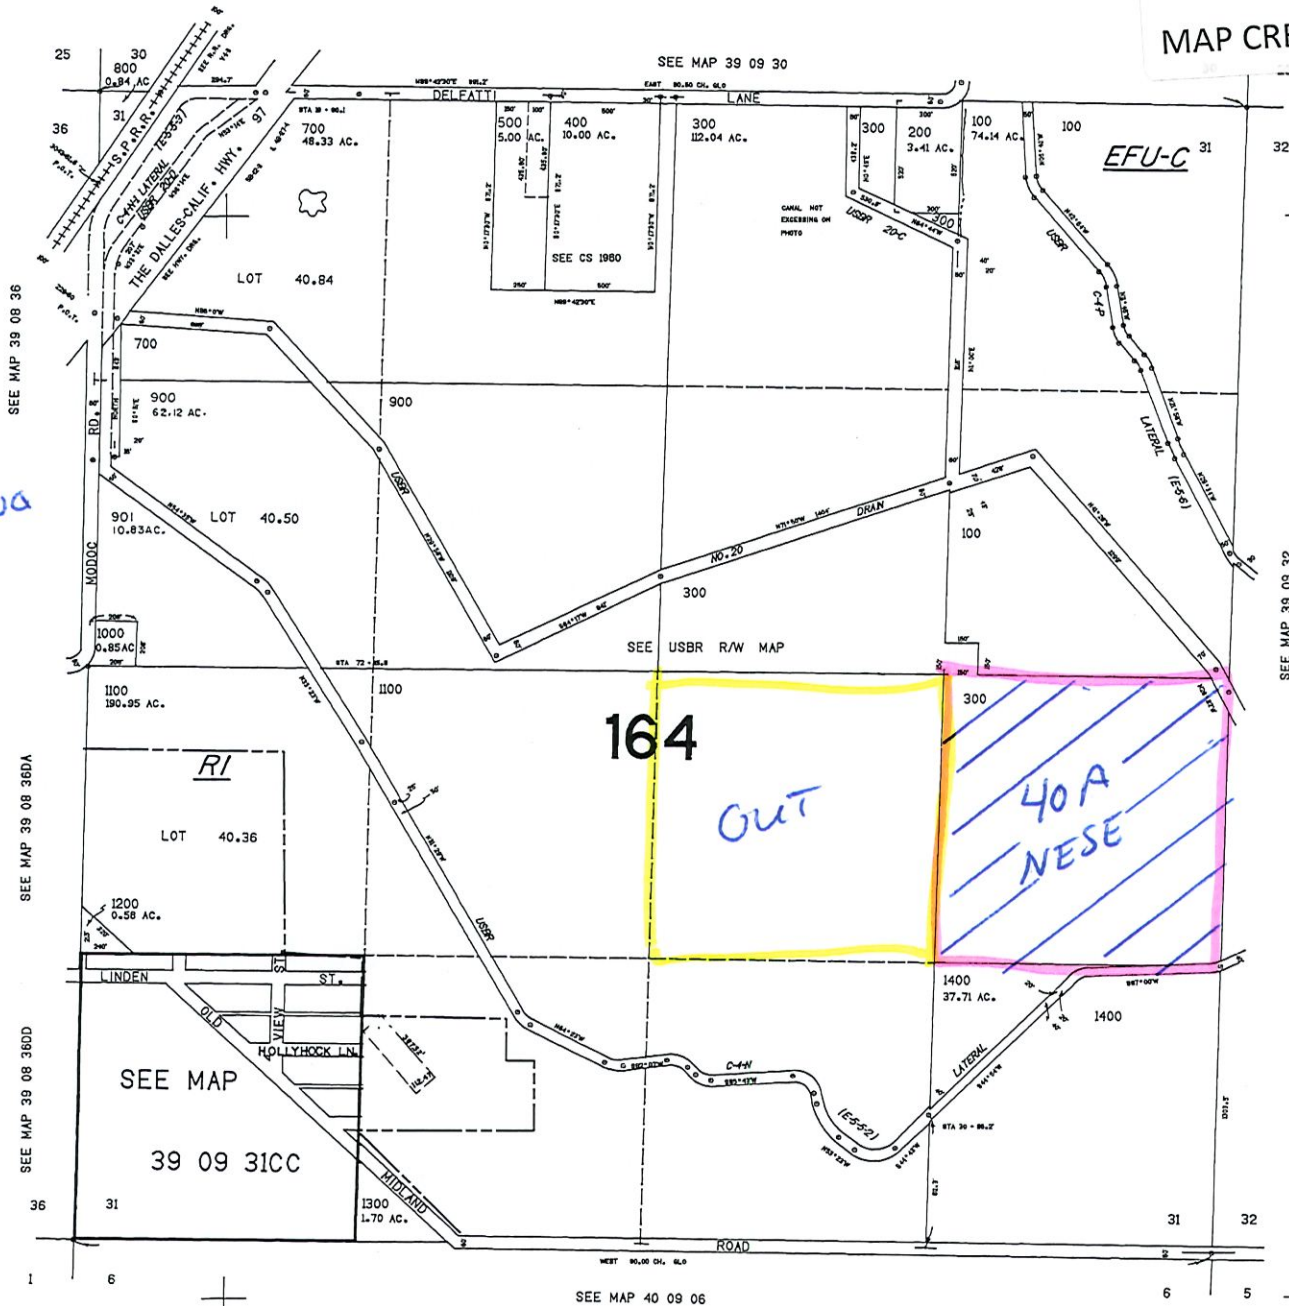

RECEIVED

APR 26 2021

OWRD

NORTH
T39S R09E
SEC. 31

Tax lot
300 NESE 40.00

Scale

1" = 880'

THIS MAP WAS PREPARED FOR
ASSESSMENT PURPOSE ONLY

SECTION 31 T.39S. R.09E. W.M.
KLAMATH COUNTY

1"=400'

MAP 2 OF 4

MAP CREATED 04/08/2021

175.000
CANCELLED NO.
600

39 09 31
& INDEX