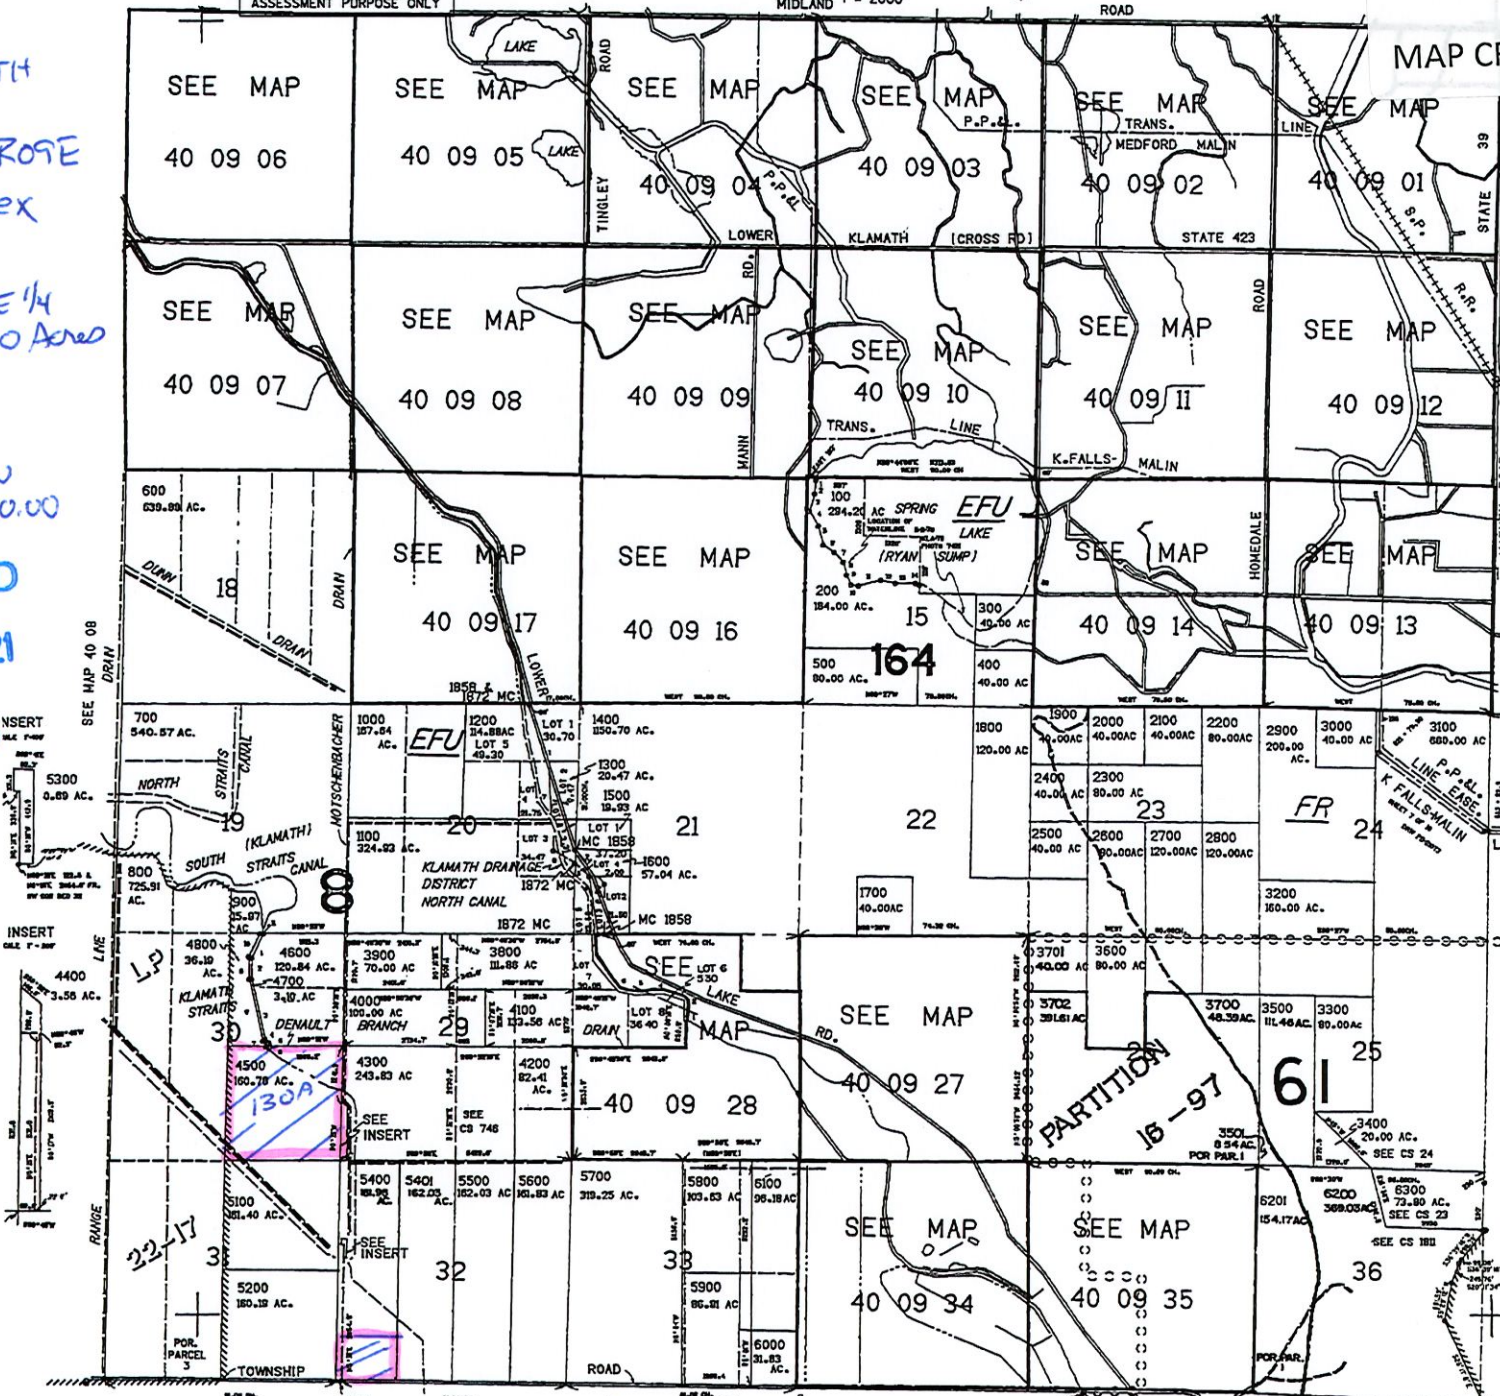

T.40S. R.09E. W.M.
KLAMATH COUNTY

MAP 21 OF 4

REVISED 08-03-2018
THIS MAP WAS PREPARED FOR
ASSESSMENT PURPOSE ONLY

MIDLAND 1" = 2000'

MAP CREATED 04/08/2021

NORTH

T 40S ROSE
Index

Tax lot
4500 SE 1/4
130 Acres

Tax lot
5400 SWSW
40.00

RECEIVED
APR 26 2021

OWRD

800M - 2100M
2200M - 2300M
2500M - 2600M
2700M - 3500M
3700M - 6200M
6400M
4900
5000

CANCELLED NO.
299 MI INCLUDES
3500M, 3700M
6200M
6400
4900
5000

- 40 SWSW

40 09
& INDEX