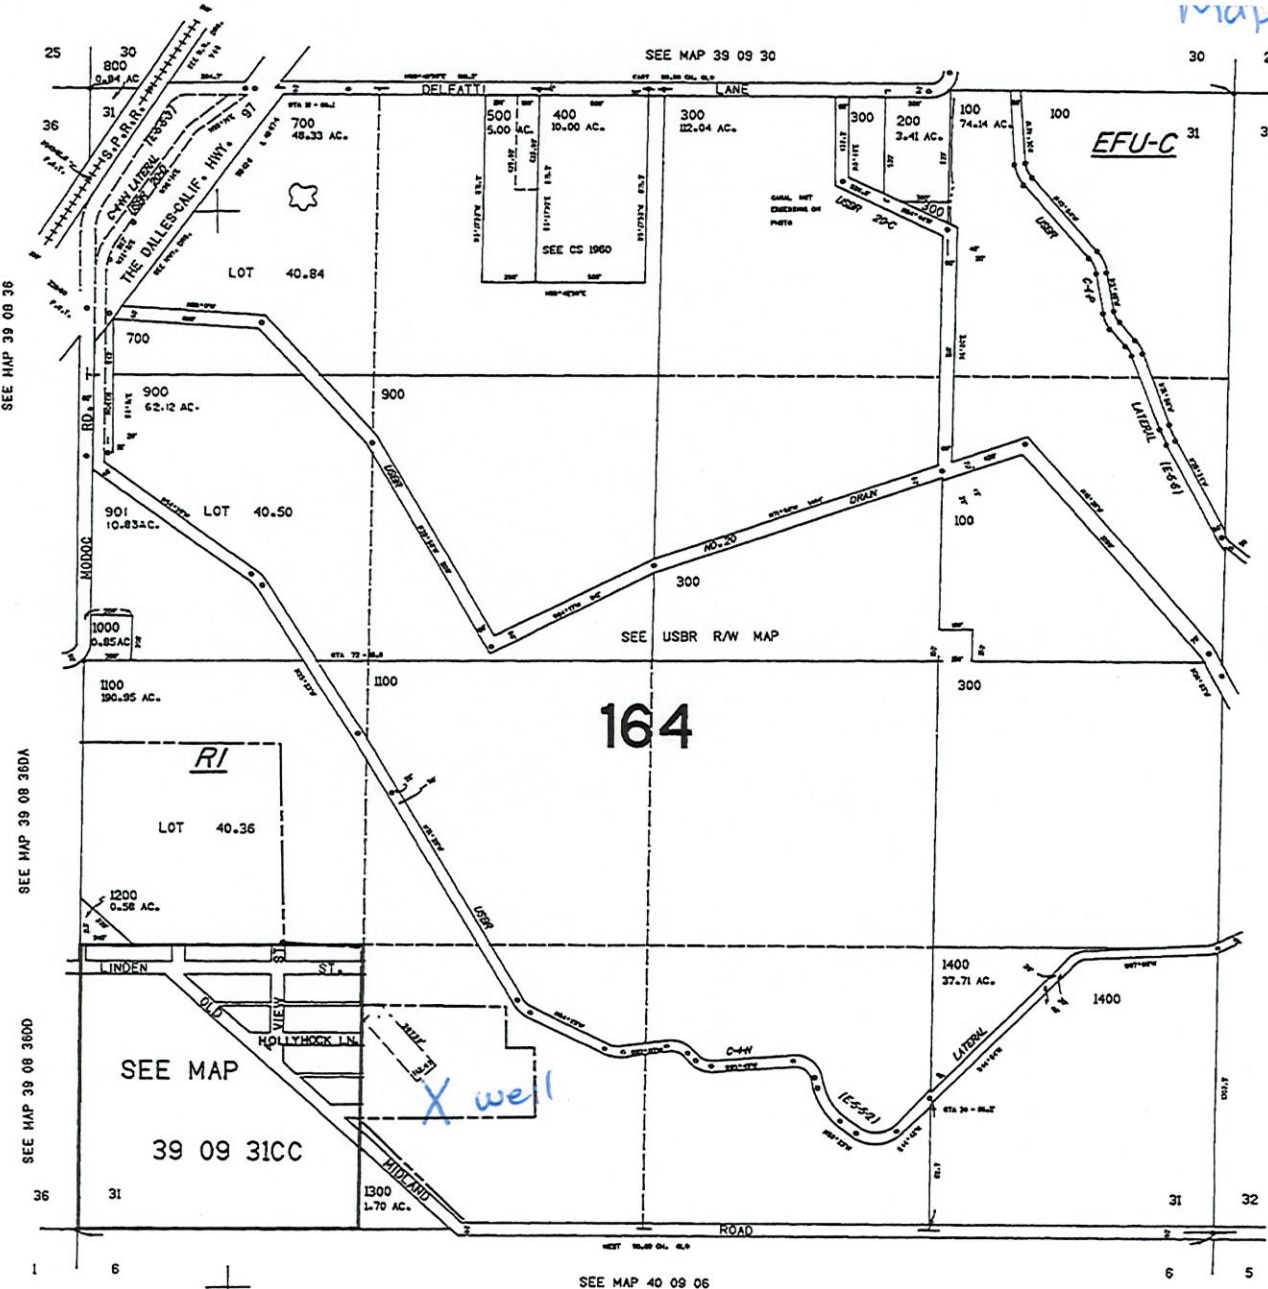

Horsley

MAP 1 OF 4

THIS MAP WAS PREPARED FOR  
ASSESSMENT PURPOSE ONLY

SECTION 31 T.39S. R.09E. W.M.  
KLAMATH COUNTY

1"=400'

MAP CREATED \_\_\_\_\_

map created  
02/05/2021

RECEIVED

APR 26 2021

OWRD

↑  
N

+ 175.000

CANCELLED NO.  
600

SEE MAP 39 09 32

164

Well location  
KLAM 51231  
42.1276  
-121.8092

NORTH  
T39S R09E  
SEC. 31

Tax lot  
300 NESE 40.00

Scale

1" = 880'

THIS MAP WAS PREPARED FOR  
ASSESSMENT PURPOSE ONLY

SECTION 31 T.39S. R.09E. W.M.  
KLAMATH COUNTY

1"=400'

MAP 2 OF 4

MAP CREATED 04/08/2021

NORTH

T 40S ROSE  
Index

Tax lot  
4500 SE 1/4  
130 Acres

Tax lot  
5400 SWSW  
40.00

RECEIVED  
APR 26 2021

OWRD

800M - 2100M  
2200M - 2300M  
2500M - 2600M  
2700M - 3500M  
3700M - 6200M  
6400M  
4900  
5000