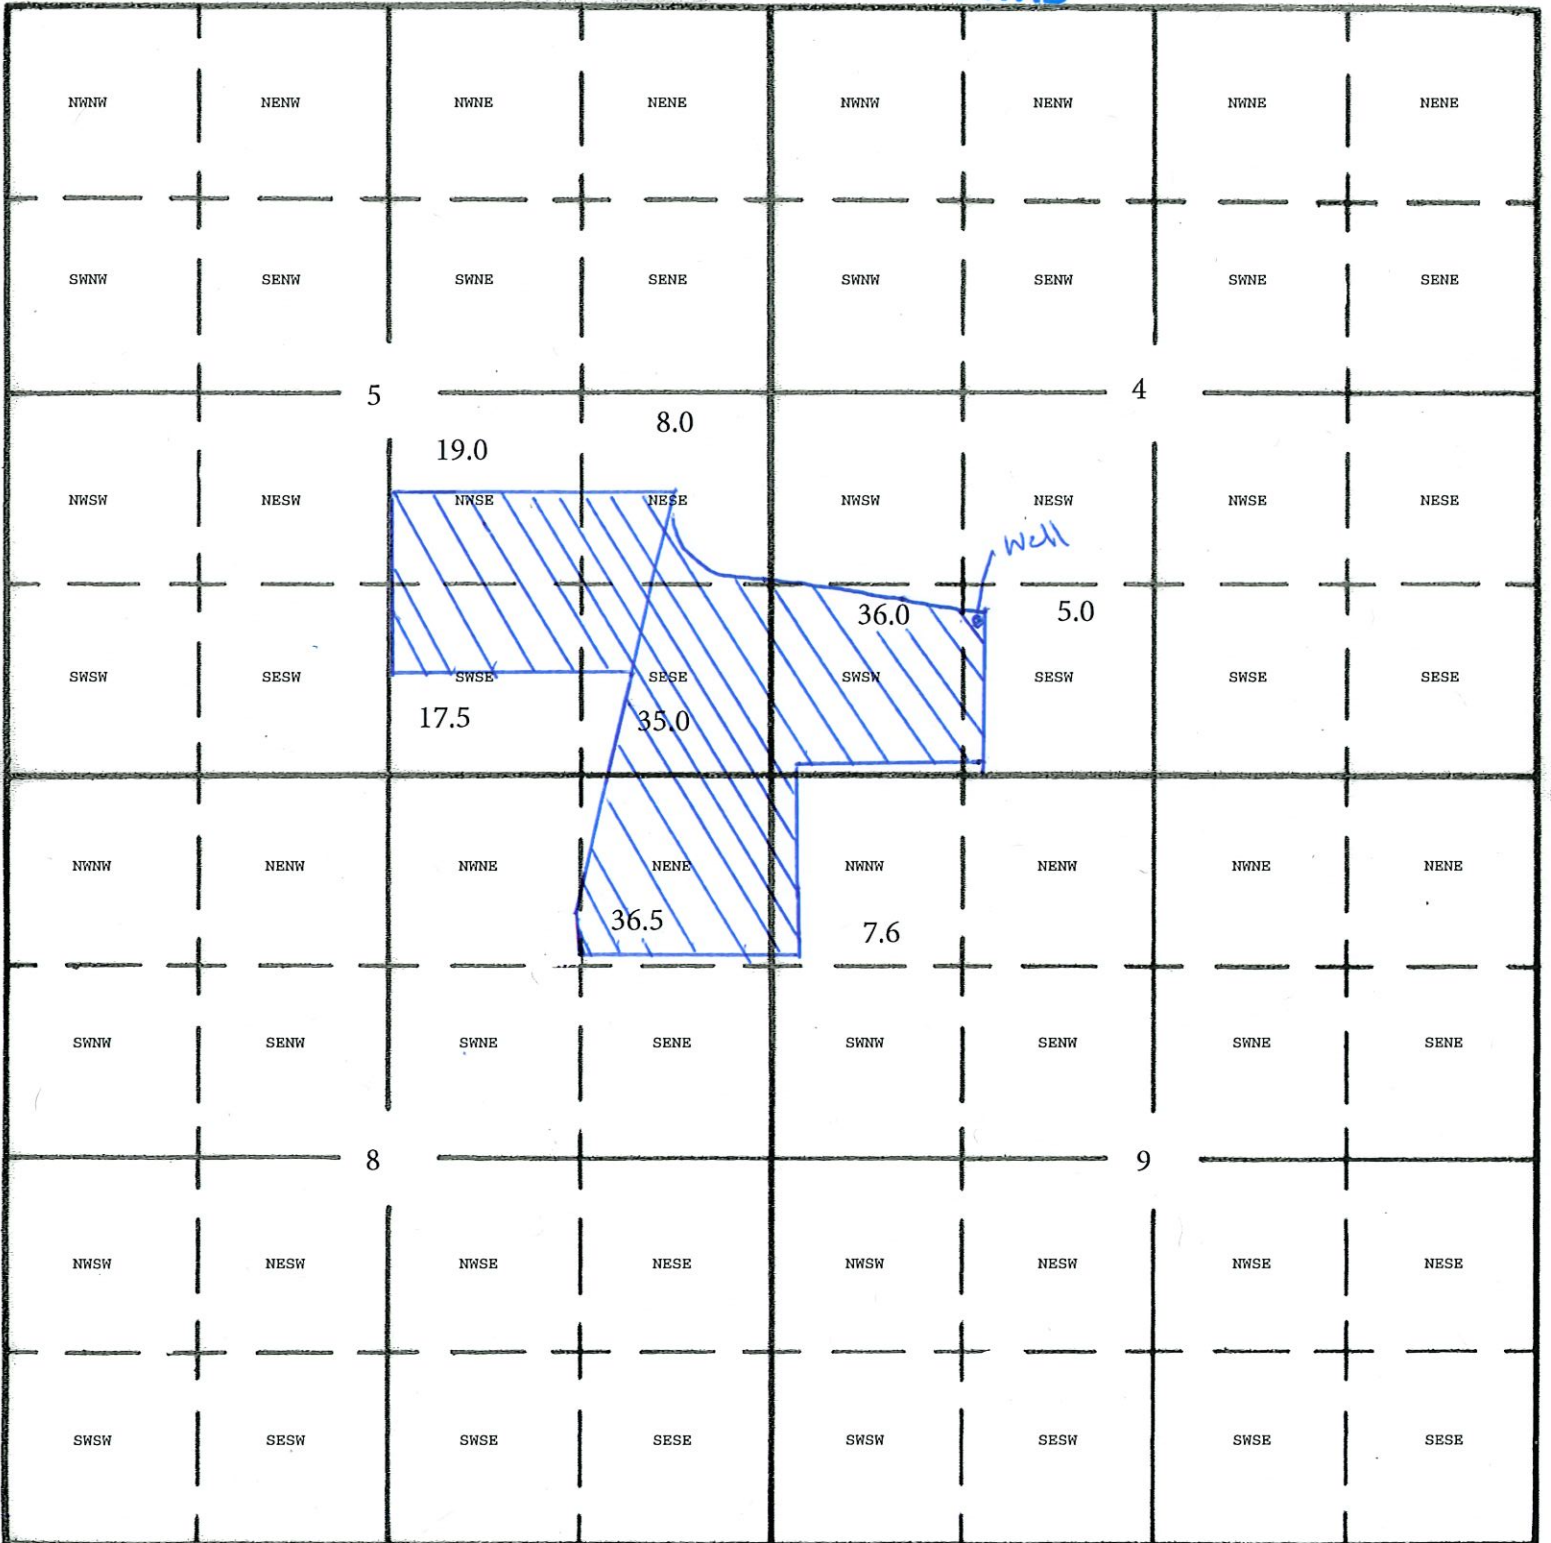

1" = 1320'

Tax Lot:

Township 9 South, Range 4 West, Section 4, 8 & 9, Tax Lot 1200 ~~700~~ 700

RECEIVED

FEB 25 2021

100 ~~700~~ OWRD

South

Well 1: 1,100 Feet North and 1,400 Feet East from SW Corner Section 4

164.6 Acres of Irrigation

*Don D. McKee*