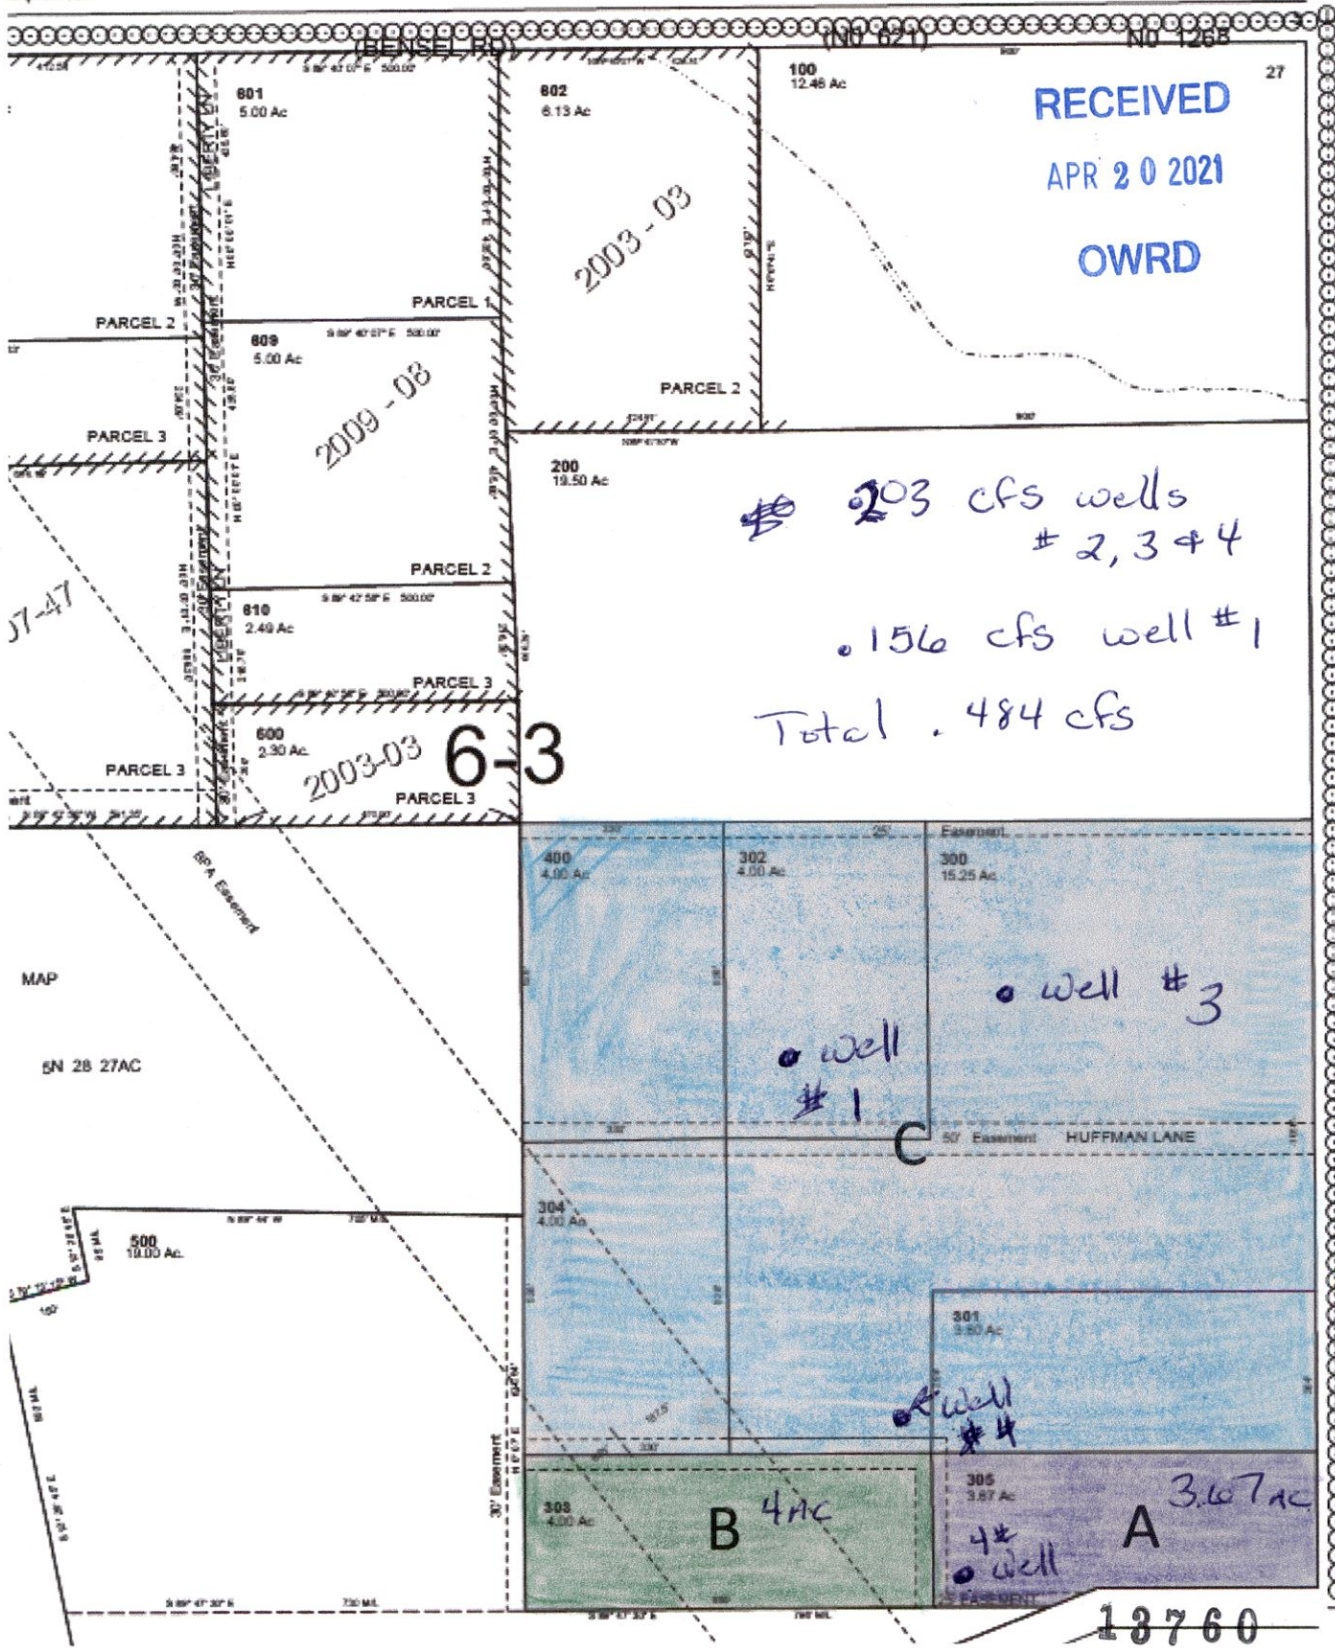

NE1/4 SEC 27 T5N R28E WM
UMATILLA COUNTY, OR

5N2827A

Aerial Photo No. 1P-104

SCALE: 1" = 200

22 23

Map 5N 28D

See Map 5N 28D

See Map 5N 28 206B

1/4 Cor.

13760