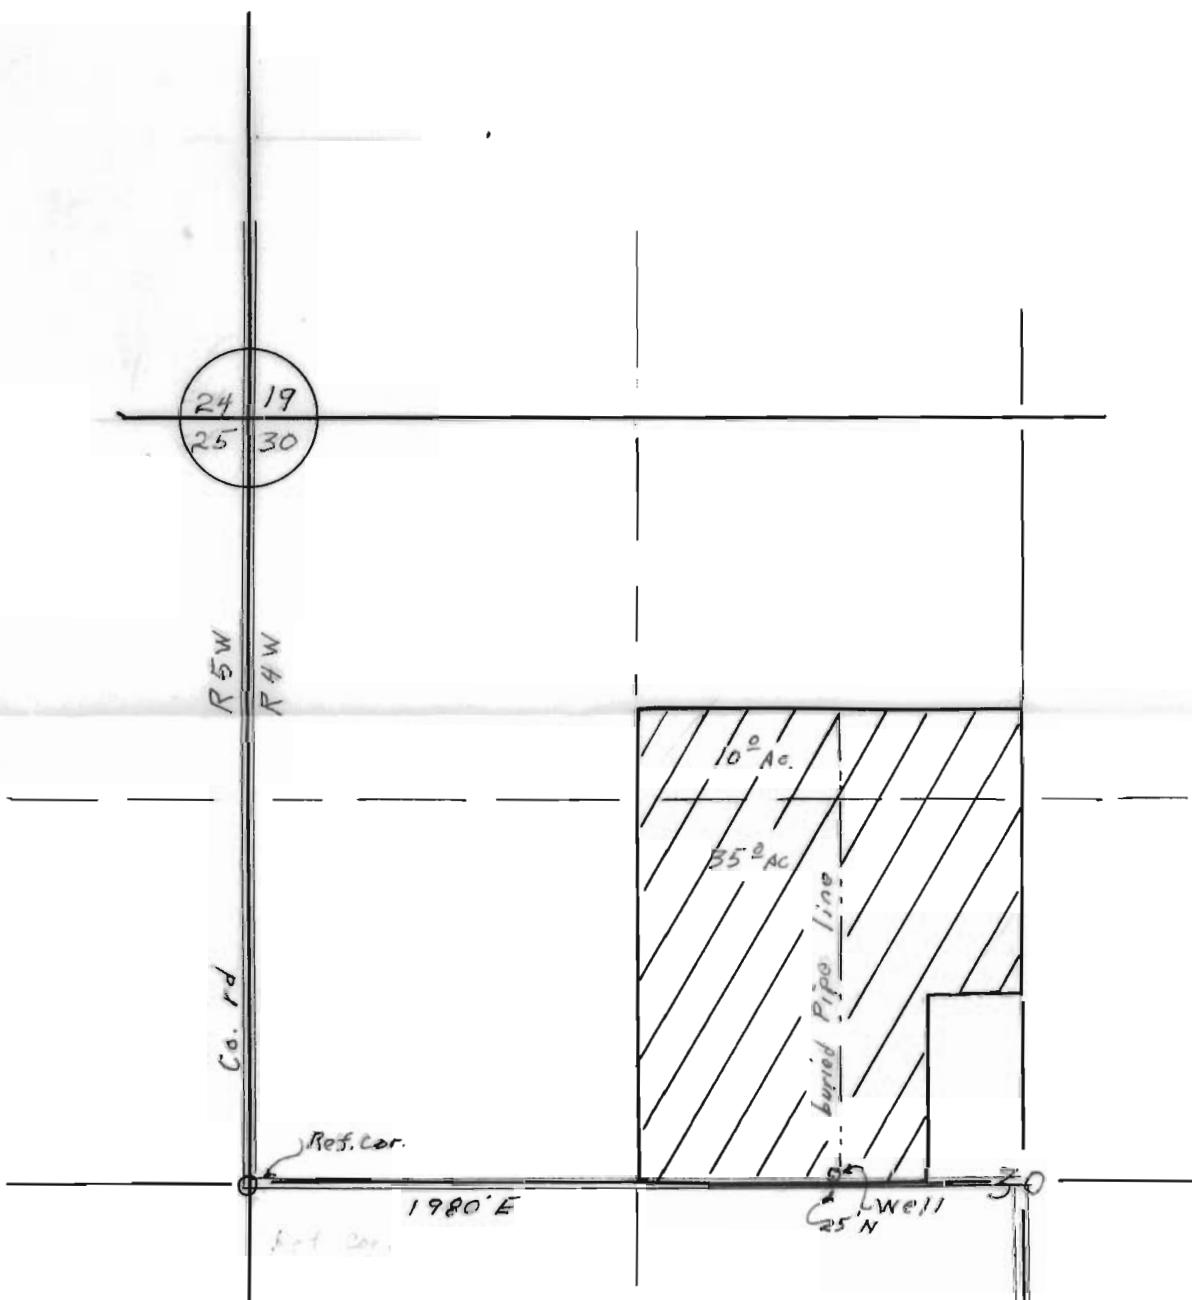

RECEIVED

JUL 1 1976

WATER RESOURCES DEPT
SALEM, OREGON

T.12S R.4W. W.M.

Water Right Map

Wutzke Farms
Rt 3 Box 418, Corvallis OR
Scale 1"=660 June 1976

Application No. G-7442
Permit No. G 6937