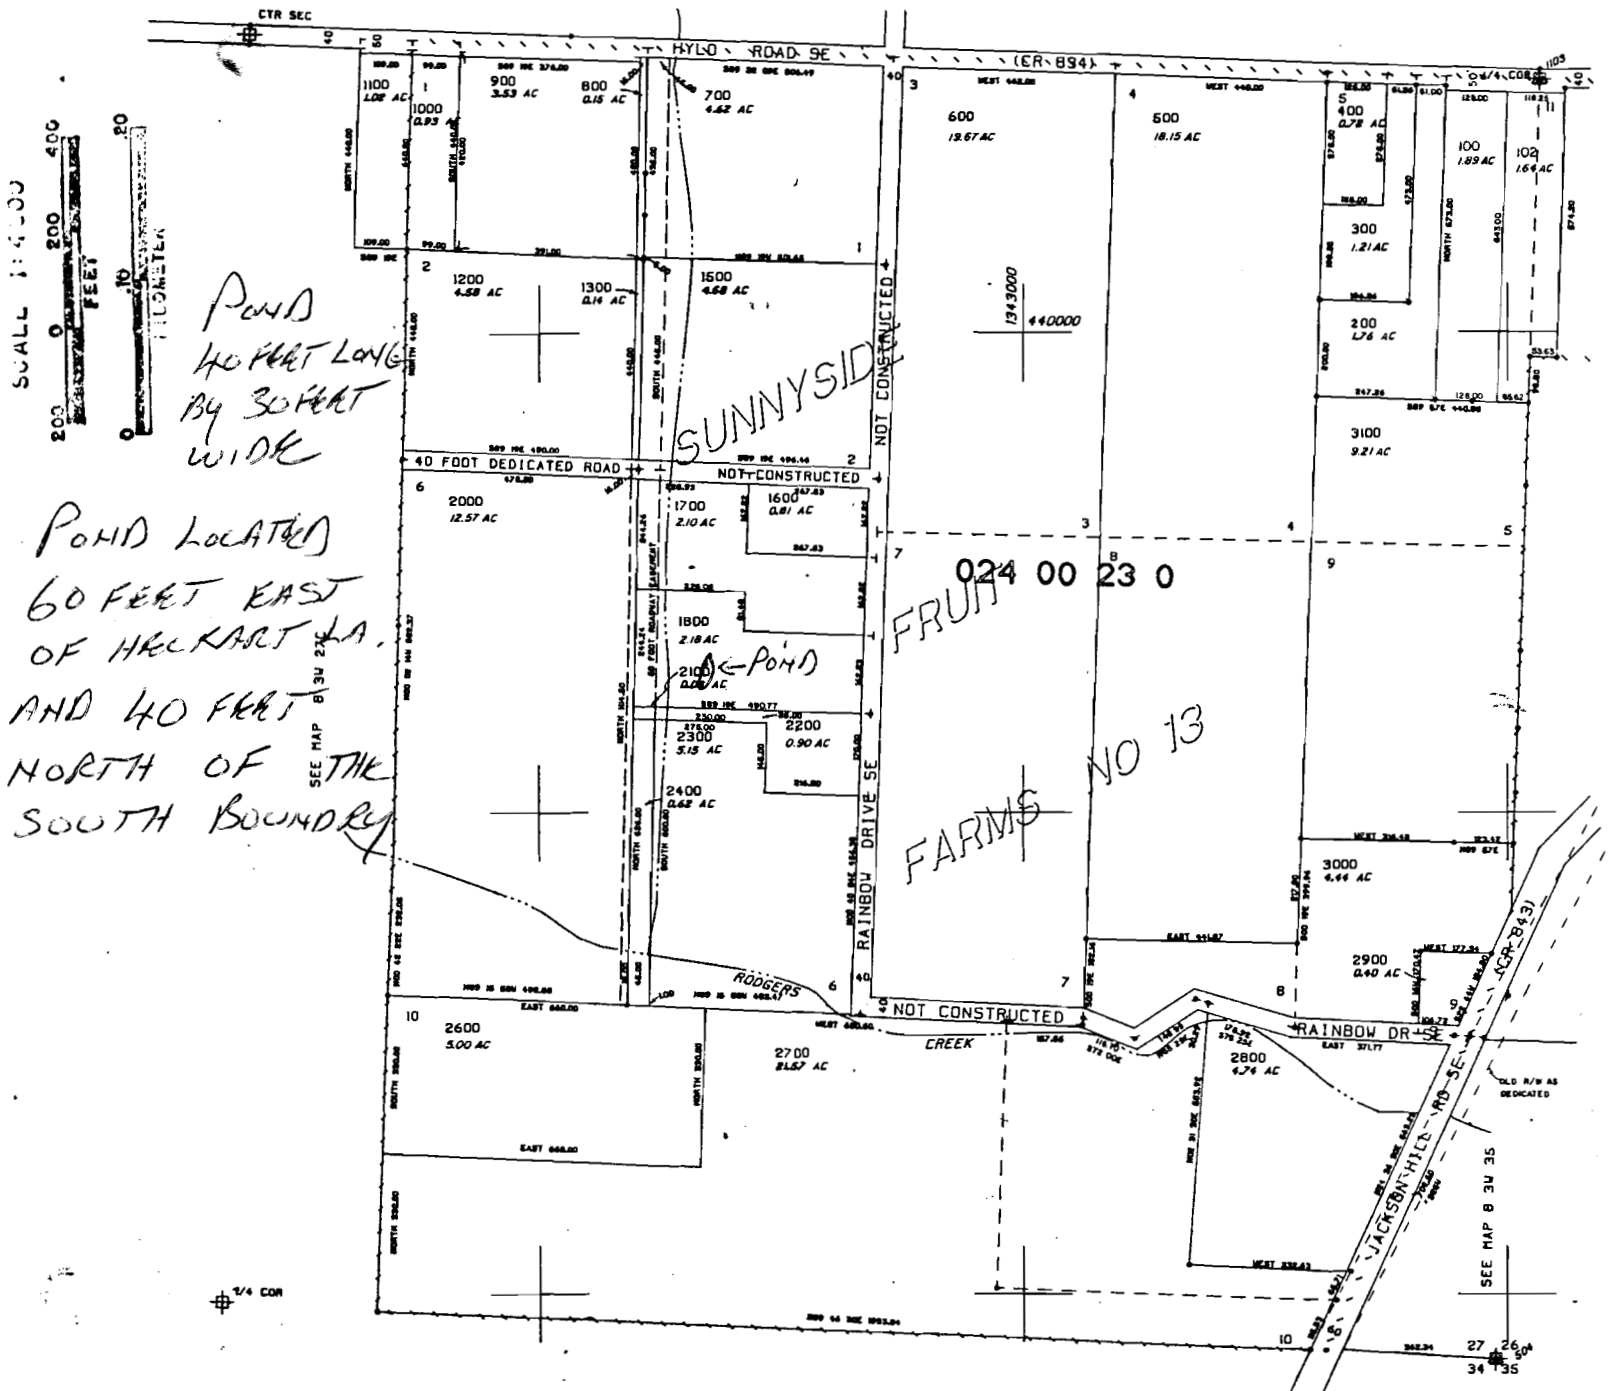

SE1/4 SEC 27 T.8S. R.3W. WM
MARION COUNTY, OREGON

8 3W 27D

SEE MAP 8 3W 27A

DELETED TAX LOT
NUMBERS
01900
02500
01400
00101

POND
40 FEET LONG
BY 30 FEET
WIDE

POND LOCATED
60 FEET EAST
OF HICKART LA.
AND 40 FEET
NORTH OF THE
SOUTH BOUNDARY

1"=200'
28-OCT-81

R2161

2-81586

SEE MAP 8 3W 26C

DATE 6-9-1998

SEE MAP 8 3W 35