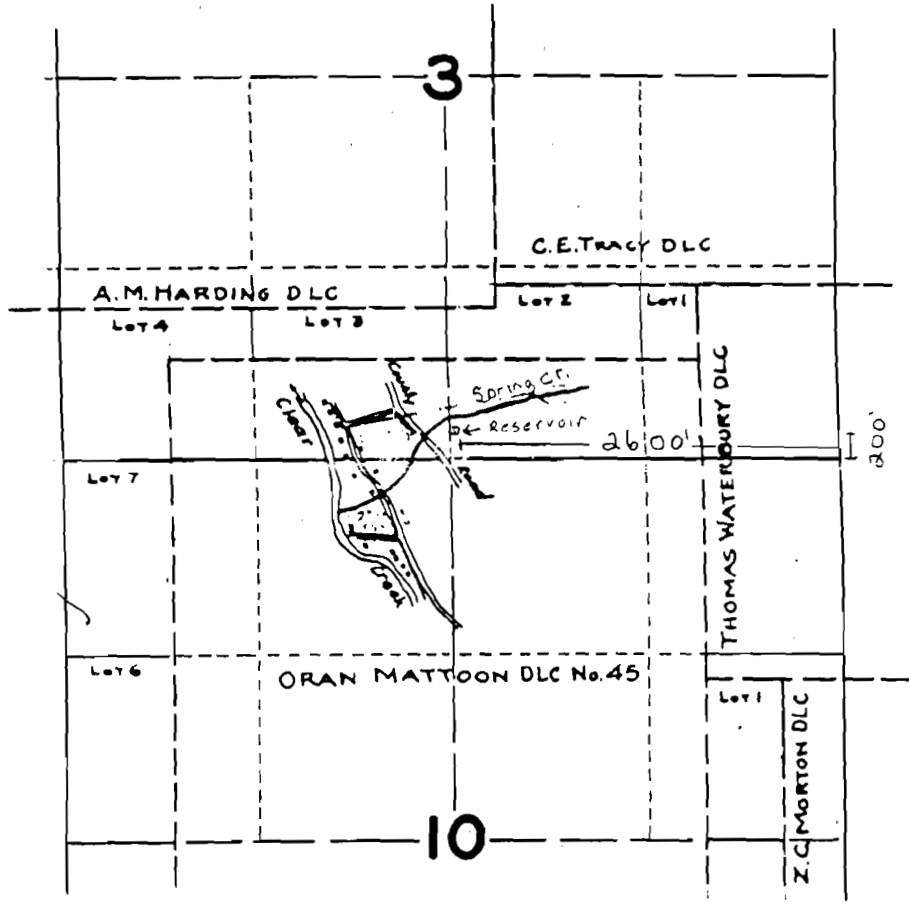

RECEIVED

SEP 22 2003

WATER RESOURCES DEPT
SALEM, OREGON

T. 3 S., R. 3 E. W.M.

Map for Roger & Kathleen Campbell
18958 S. Mattoon
Clacada, Ore 97123
phone 503-631-2127

Reservoir is located 200' North and 2600'
West of the SE Corner, Sec. 3, T. 3 S., R. 3 E

1" = 1320 FT

App No R-85505
Permit No R-13853