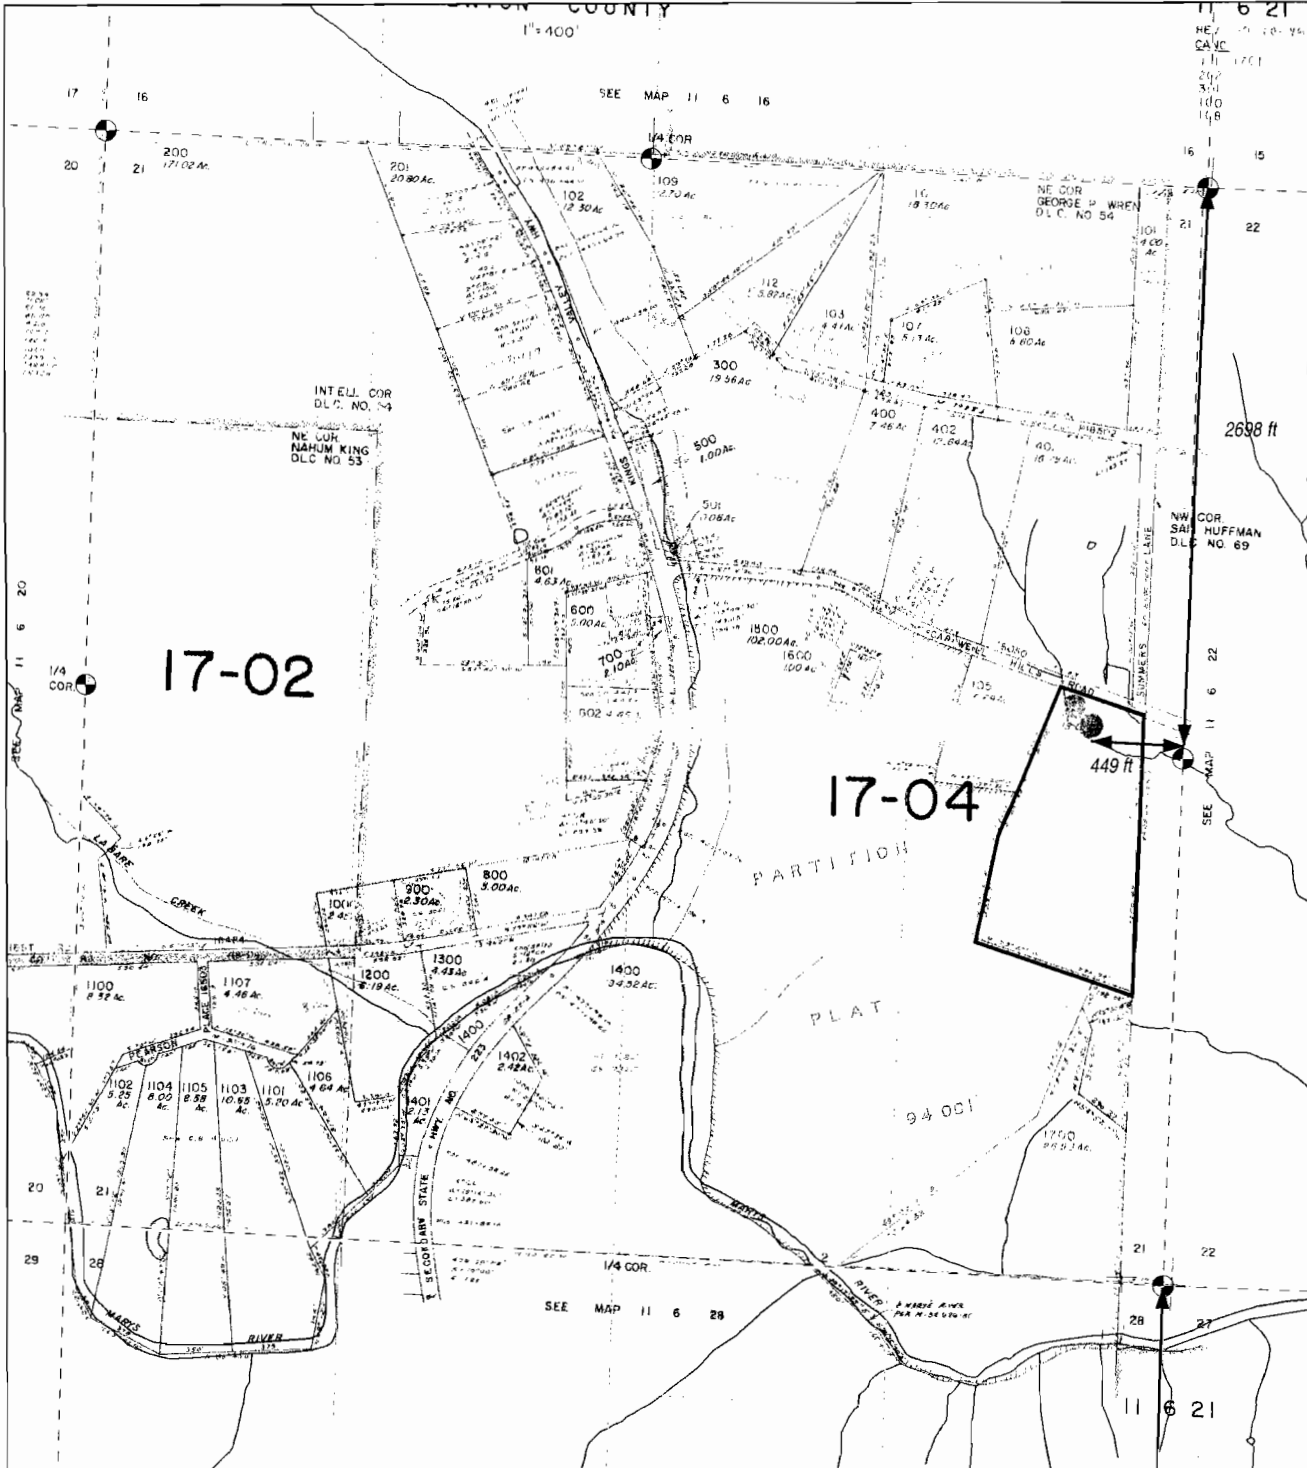

Map 11621, Taxlot 104  
 Southeast Quarter of the Northeast Quarter of Section 21,  
 Township 11 South, Range 6 West, Willamette Meridian

Benton County, Oregon

**RECEIVED**  
 JUN 28 2007  
 WATER RESOURCES DEPT  
 SALEM, OREGON

Clark, Richard & Charlene

(1 inch = 600 feet)  
 appno R86925