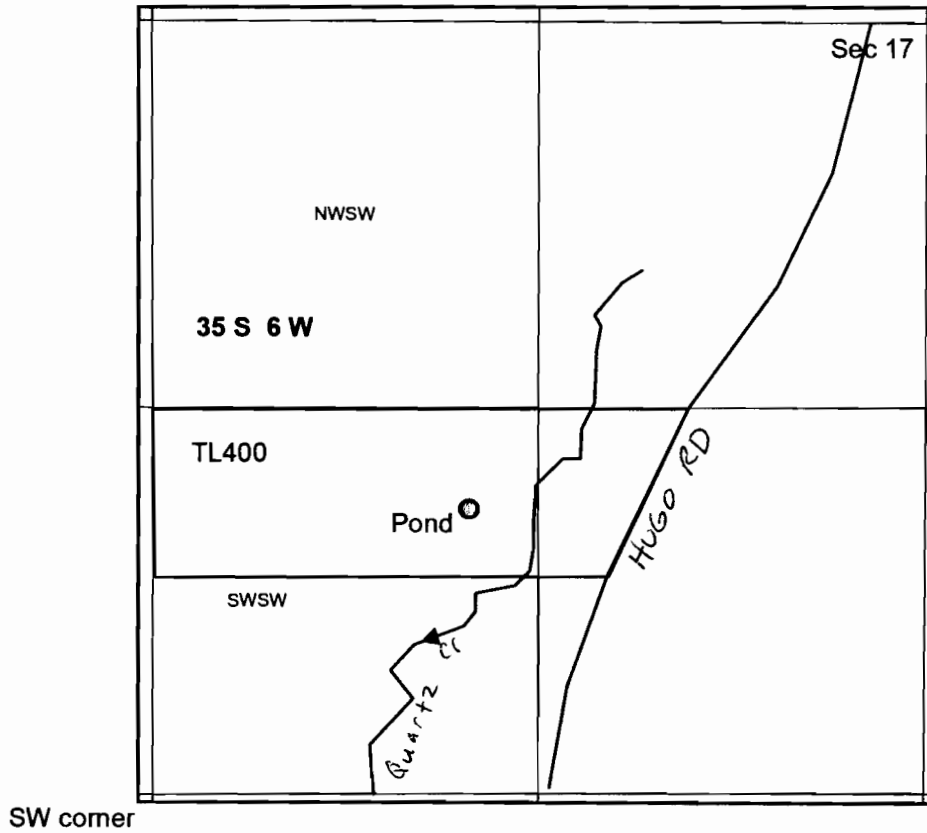

# T35S R6W Southwest Quarter

Pond is 1076 feet east and  
970 feet north from the  
SW corner sec 17.

1 inch = 660 feet

RECEIVED BY CLERK

SEP 26 2012

SALEM, OR

R-87841