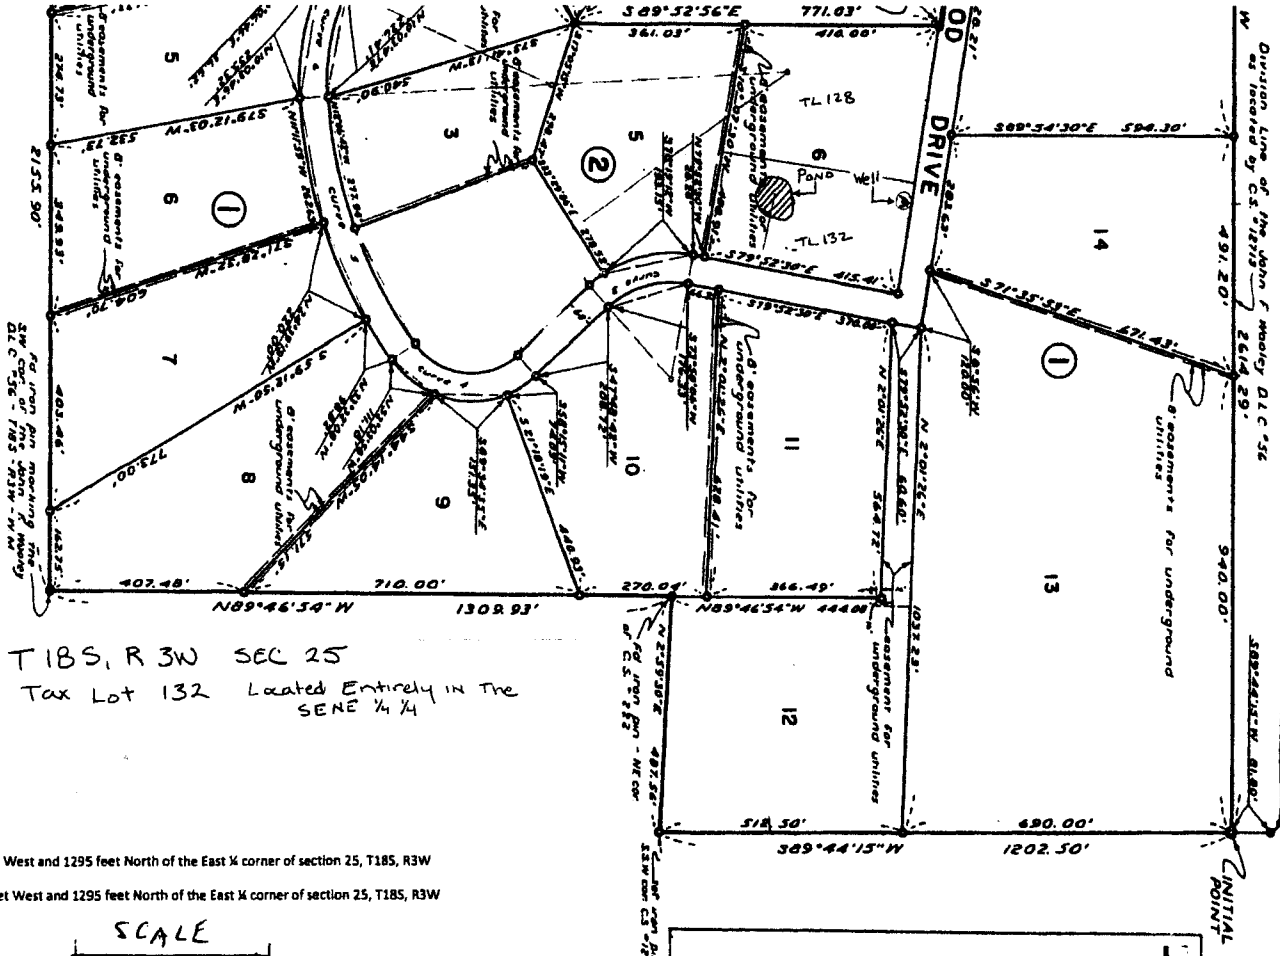

SALEM
 34483 DEERWOOD DRIVE
 EUGENE, OR 97405

OREGON
 00'
 FEET

For X iron pins marking the east corner of Sec. 25 - T185 - R3W - W4

T185, R3W SEC 25
 Tax Lot 132 Located Entirely in the
 SENE 1/4 1/4

Well located 690 feet West and 1295 feet North of the East 1/4 corner of section 25, T185, R3W
 Pond Located 965 Feet West and 1295 feet North of the East 1/4 corner of section 25, T185, R3W

ENLARGEMENT
 OF
 SUBJECT
 PROPERTY

RECEIVED BY OWRD

APR 24 2015

SALEM, OR

R-88074