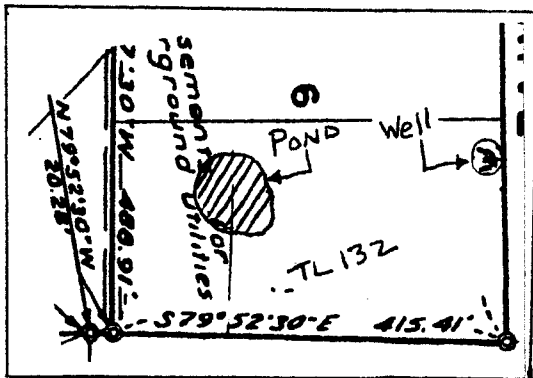

SALEM
 34483 DEERWOOD DRIVE
 EUGENE, OR 97405

OREGON
 00'
 FEET

For X iron pins marking the east corner of Sec. 25 - T185 - R3W - W4

T185, R3W SEC 25
 Tax Lot 132 Located Entirely in the
 SENE 1/4 1/4

Well located 690 feet West and 1295 feet North of the East 1/4 corner of section 25, T185, R3W
 Pond Located 965 Feet West and 1295 feet North of the East 1/4 corner of section 25, T185, R3W

ENLARGEMENT
 OF
 SUBJECT
 PROPERTY

RECEIVED BY OWRD

APR 24 2015

SALEM, OR

R-88074