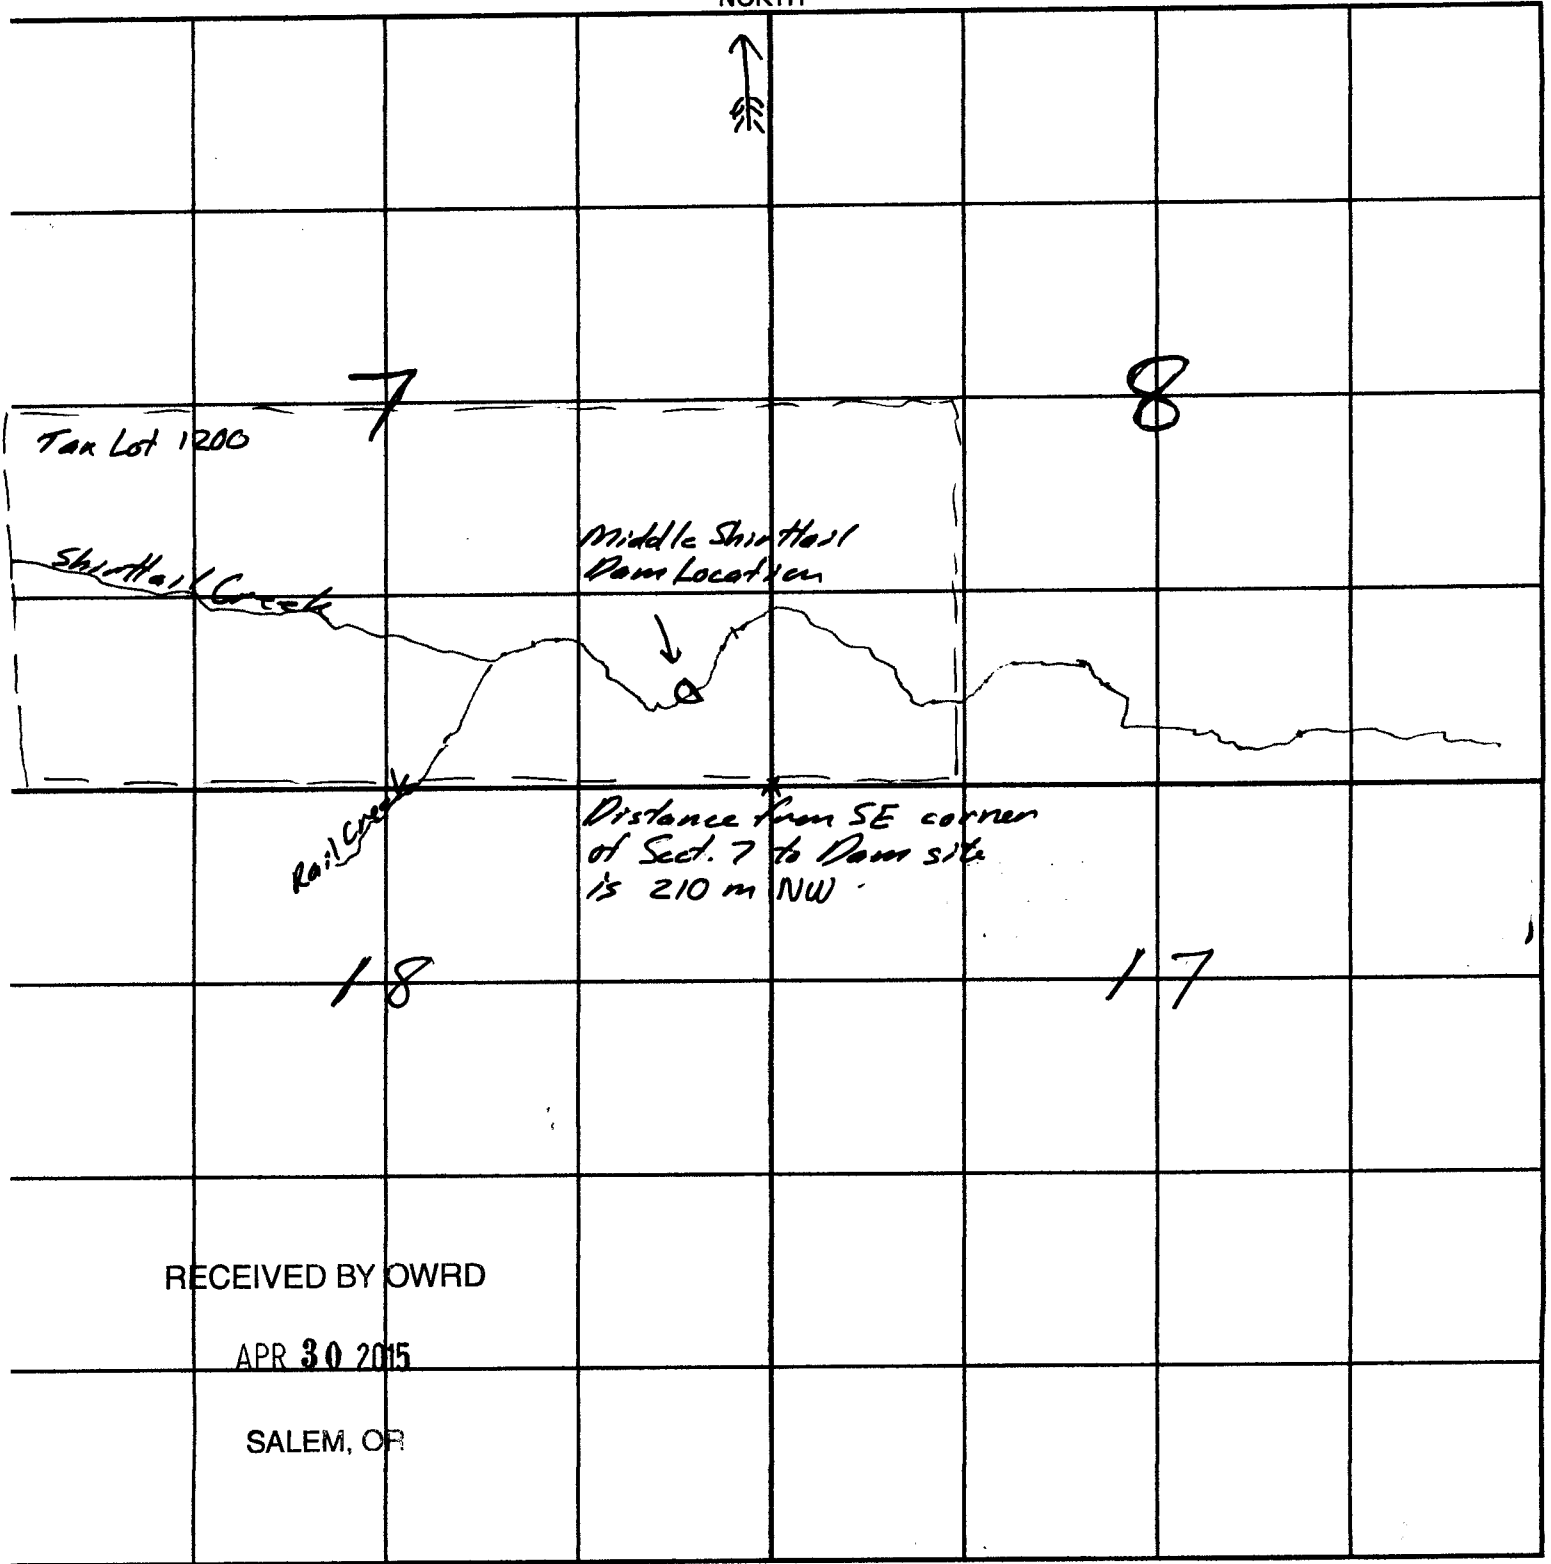

SECTION PLAT

Section 7 Township 17S Range 31E

County of Grant State of Oregon

NORTH

RECEIVED BY OWRD

APR 30 2015

SALEM, OR

R-98094

4"=1 mile