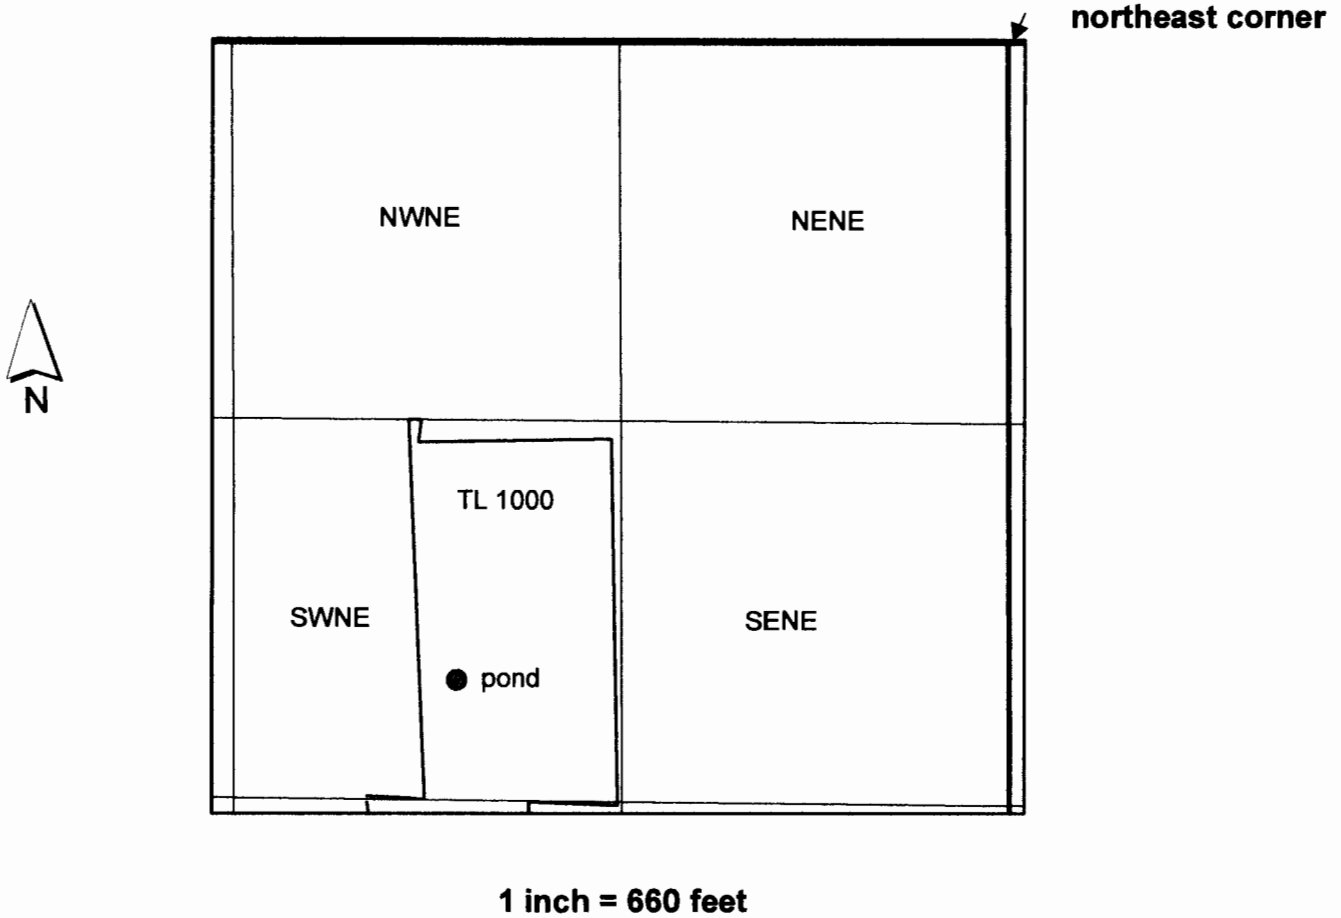

T37S R6W Northeast Section 4

The pond is located 2206 ft south and 1885 ft west of the northeast corner.

RECEIVED BY OWRD

FEB 22 2016

SALEM, OR

R-00184