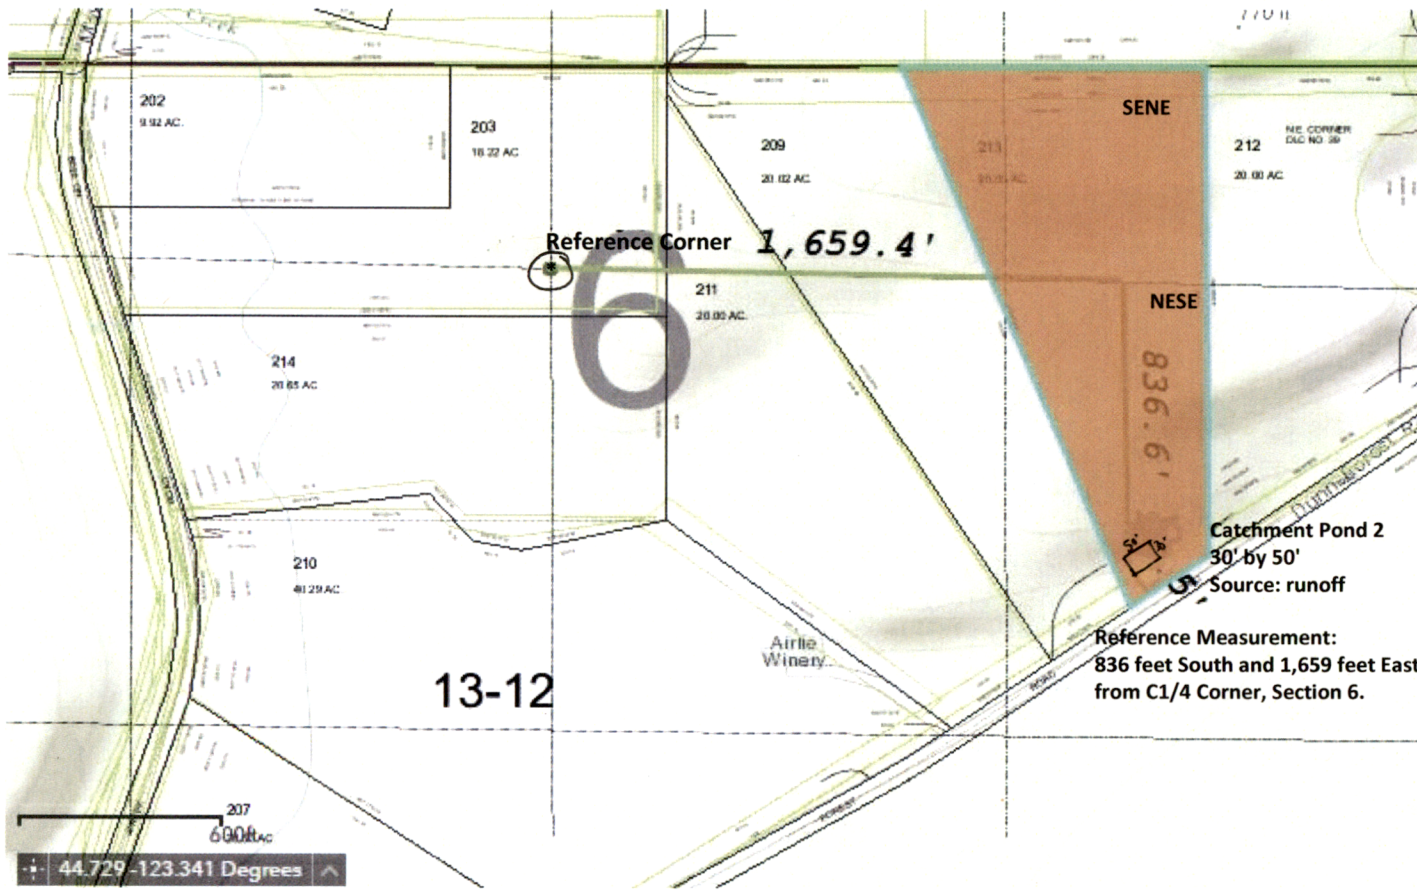

CATCHMENT POND 2

NORTH ↑

1" = 600 ft.

RECEIVED BY OWRD

APR '06 2017

SALEM, OR

2-88488