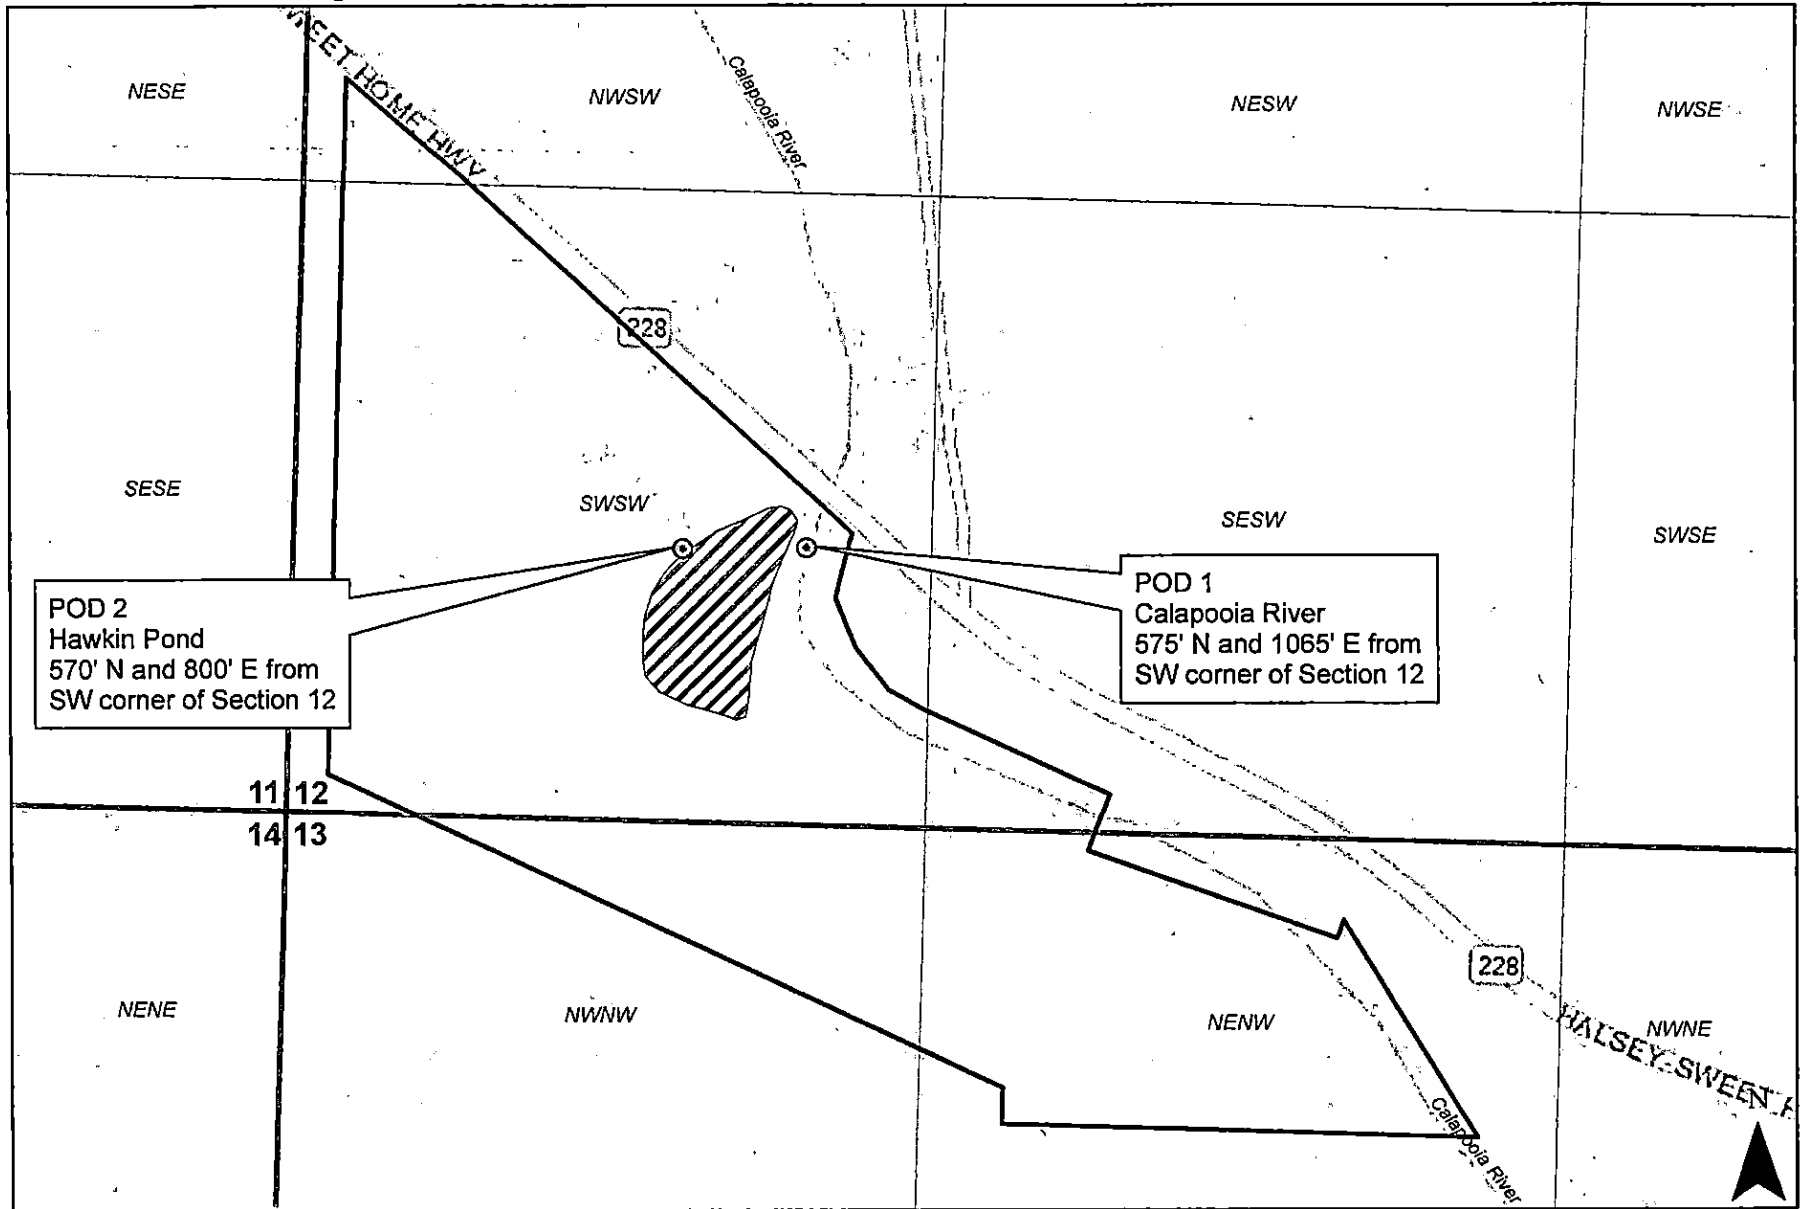

Edminster, Craig - Alternate Reservoir

14S, 02W

Legend

-  Reservoir
-  Taxlot 500

RECEIVED

SEP 03 2019

WILL MCGILL SURVEYING, LLC

15333 Pletzer Rd. SE, Turner, OR 97392
503-510-3026, willmcgill.surveying@gmail.com

2-2973B

OWNER