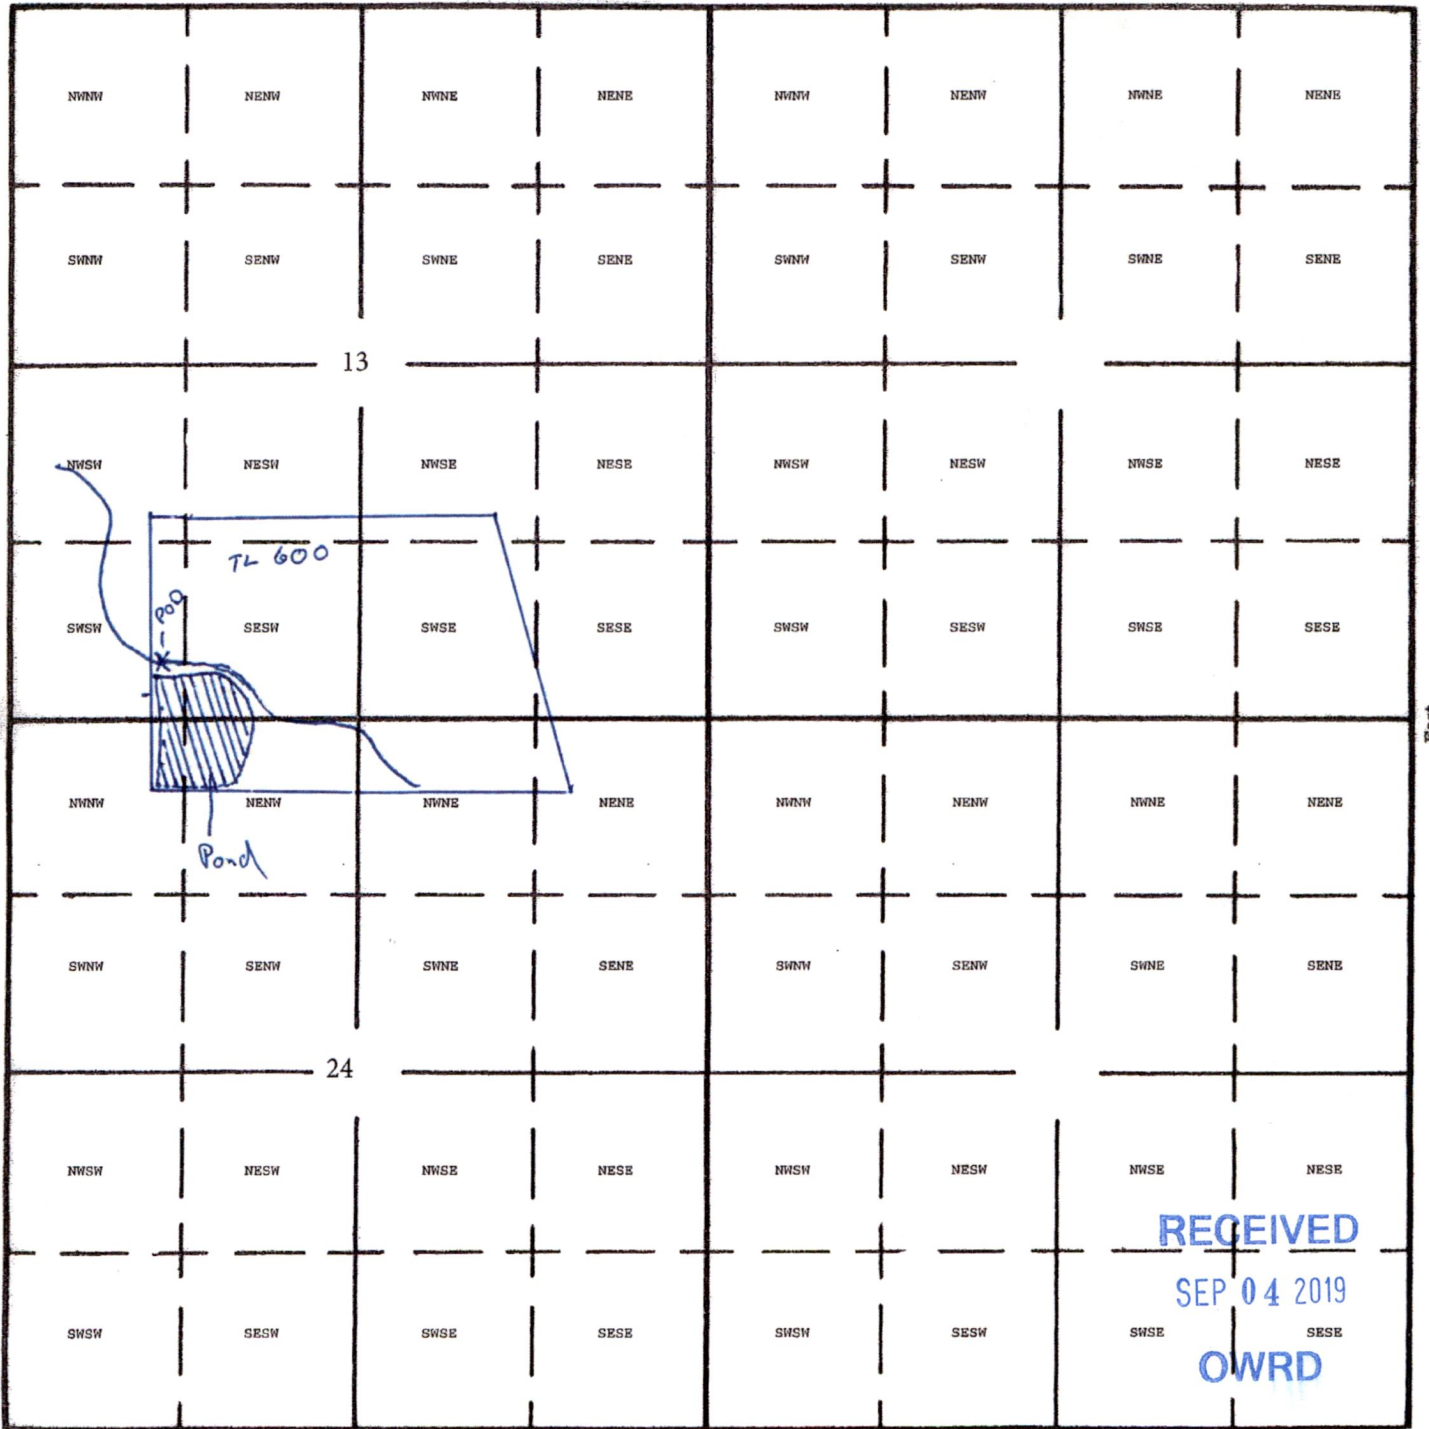

Riddle Farms

1" = 1320'

Tax Lot:

Township 8 South, Range 5 West, Section 13 & 24, Tax Lot 600

RECEIVED
SEP 04 2019
OWRD

POD: 1150 East 400 North from SW corner Sec 13
POD:

RECEIVED
AUG 22 2019
OWRD

R-88740