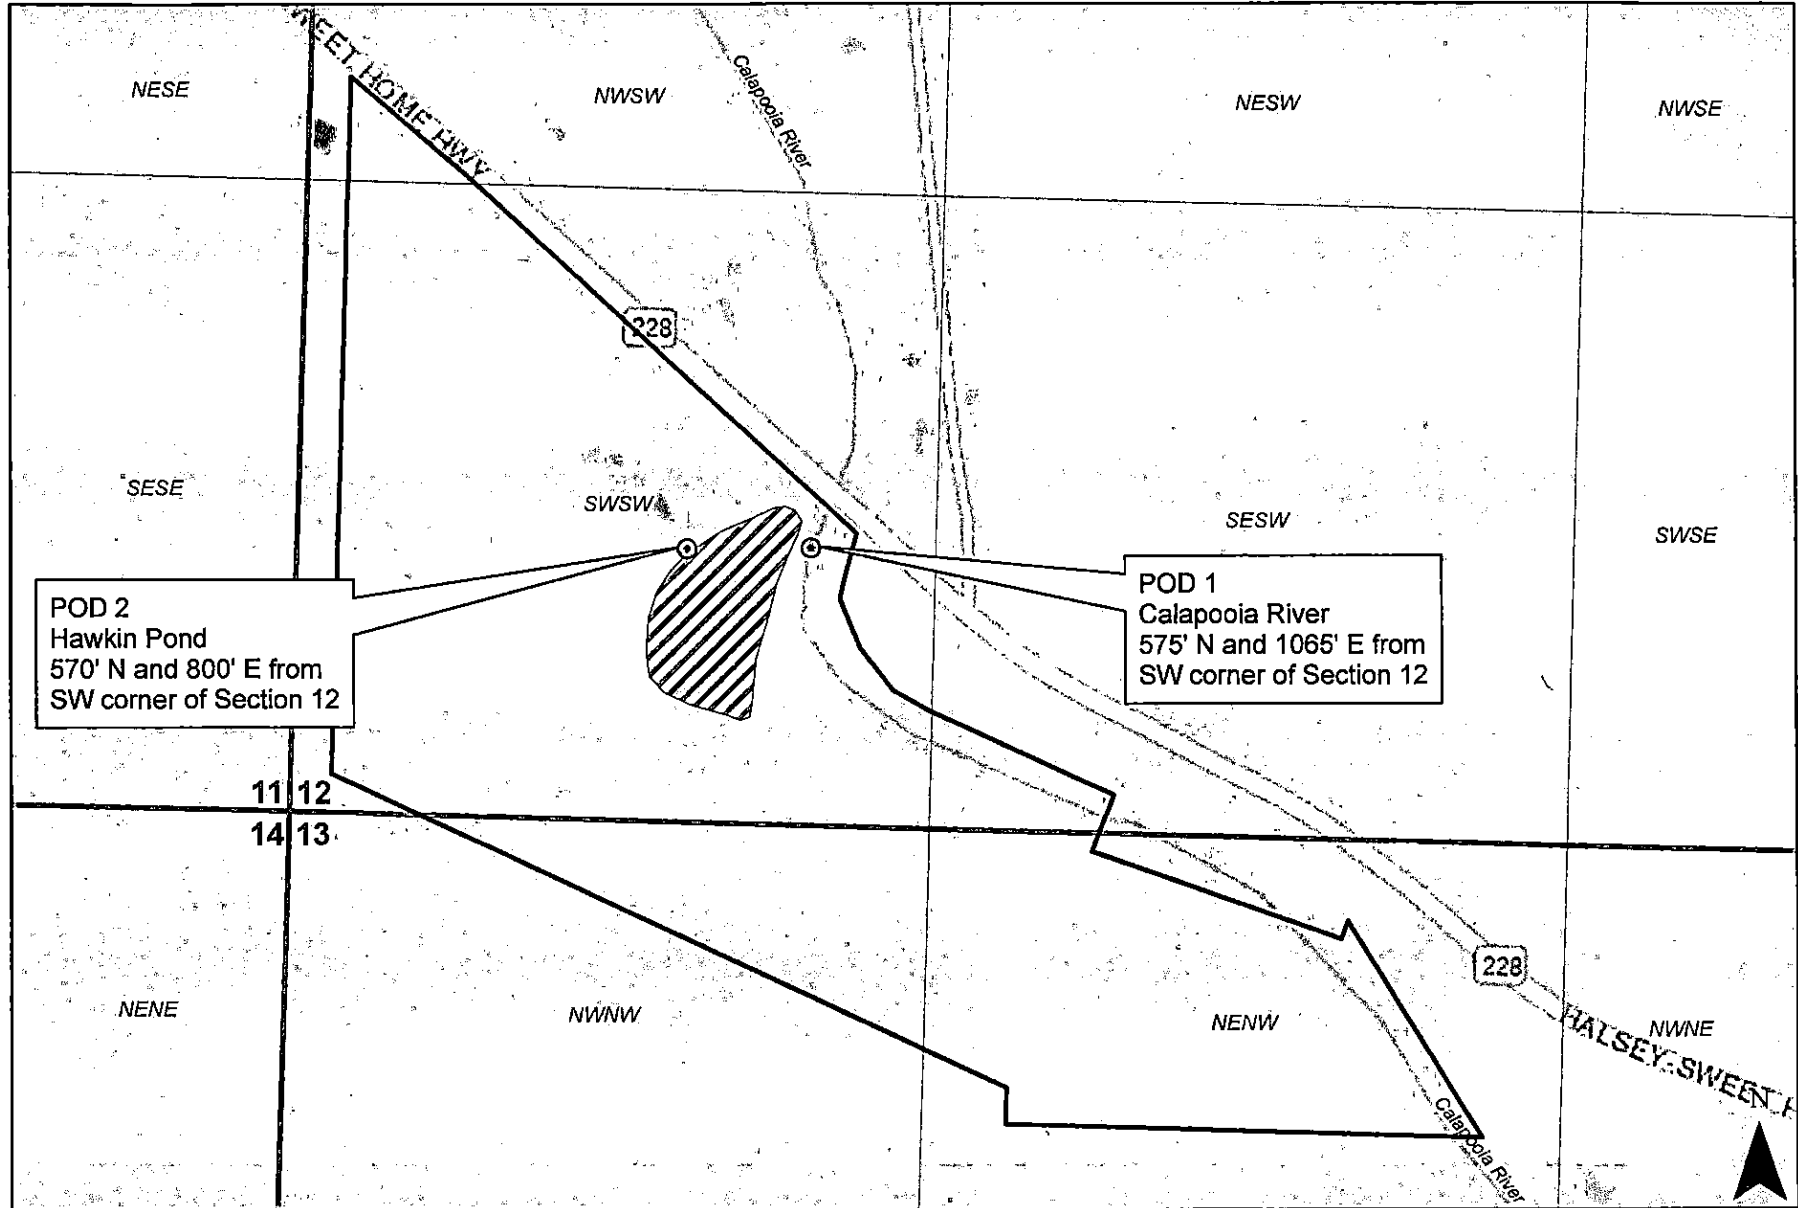

Edminster, Craig - Alternate Reservoir

14S, 02W

Legend

- Reservoir
- Taxlot 500

RECEIVED

SEP 03 2019

WILL MCGILL SURVEYING, LLC

15333 Pletzer Rd. SE, Turner, OR 97392
503-510-3026, willmcgill.surveying@gmail.com