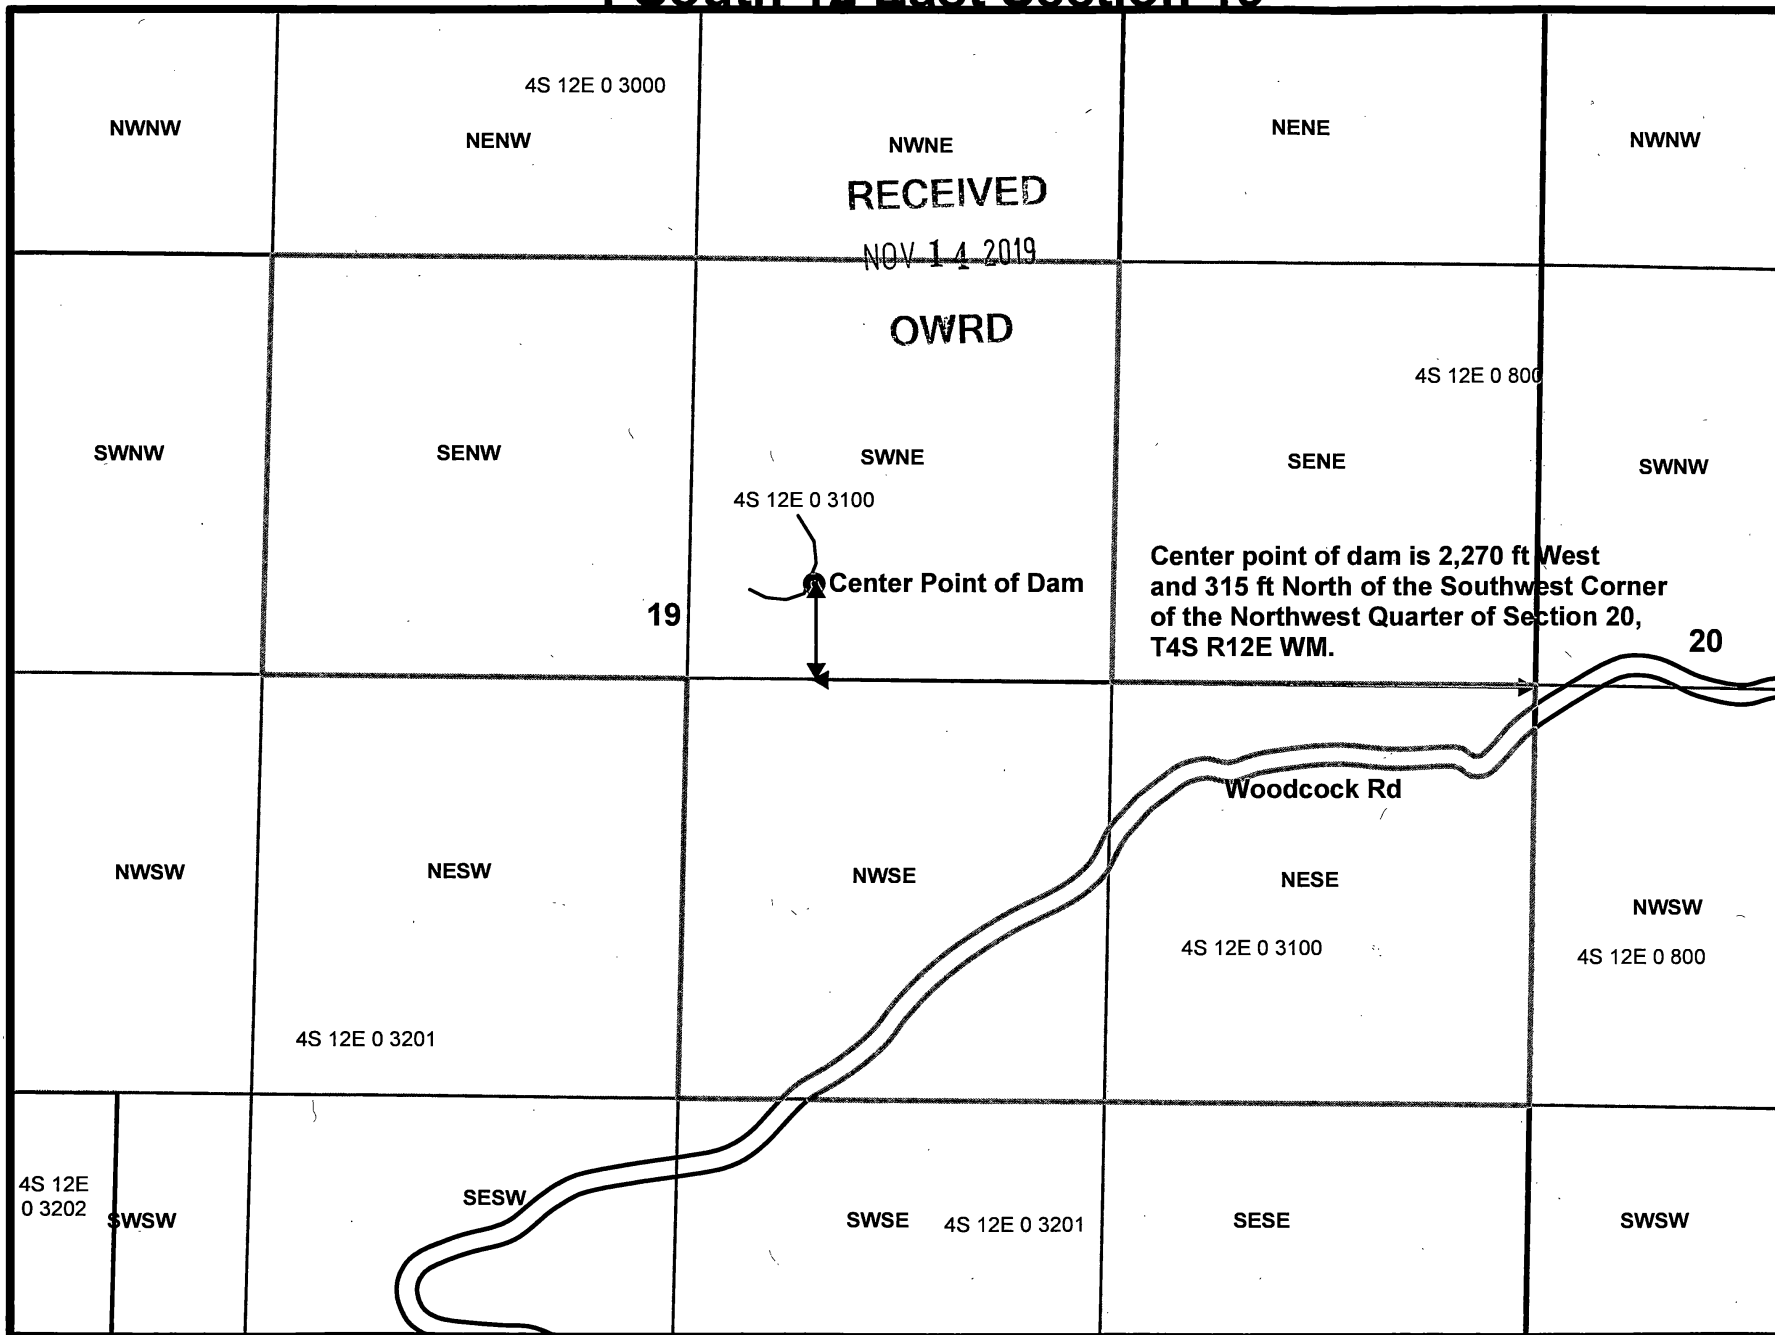

# Davis Reservoir

## 4 South 12 East Section 19

Blue Border is Tax Lot 3100

2-2270