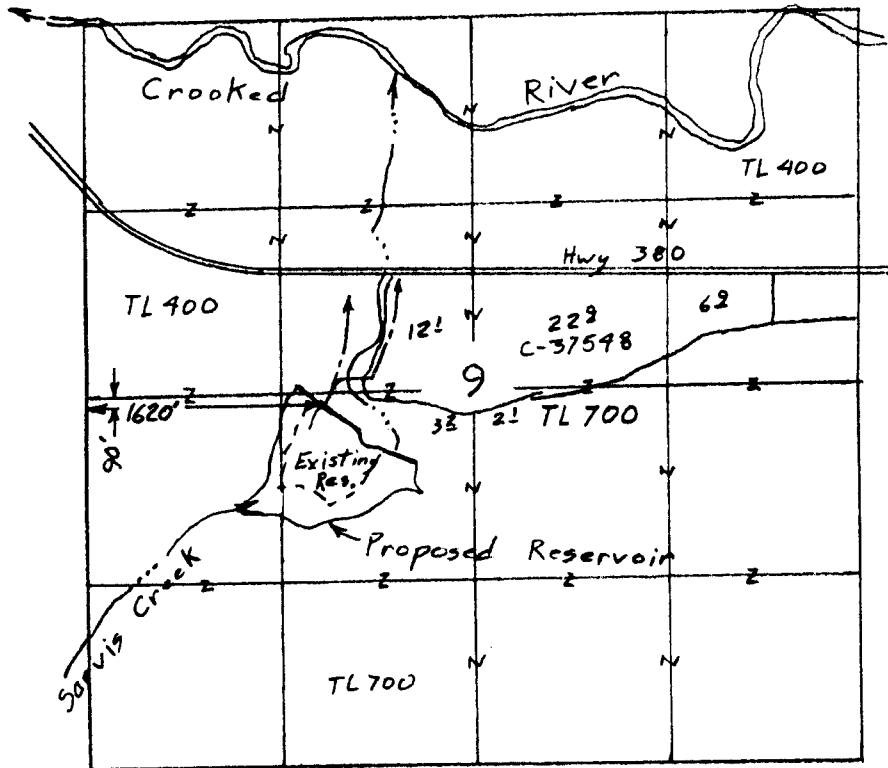

T. 17 S., R. 21 E., W.M.

Scale 1" = 1320'
(4" = 1 mile)

Application Map
for
Waibel Ranches, LLC

RECEIVED BY OWRD

DEC 17 2015

SALEM, OR

This map is for the purpose of locating a water right only and has no intent to provide legal dimensions or the location of property lines.