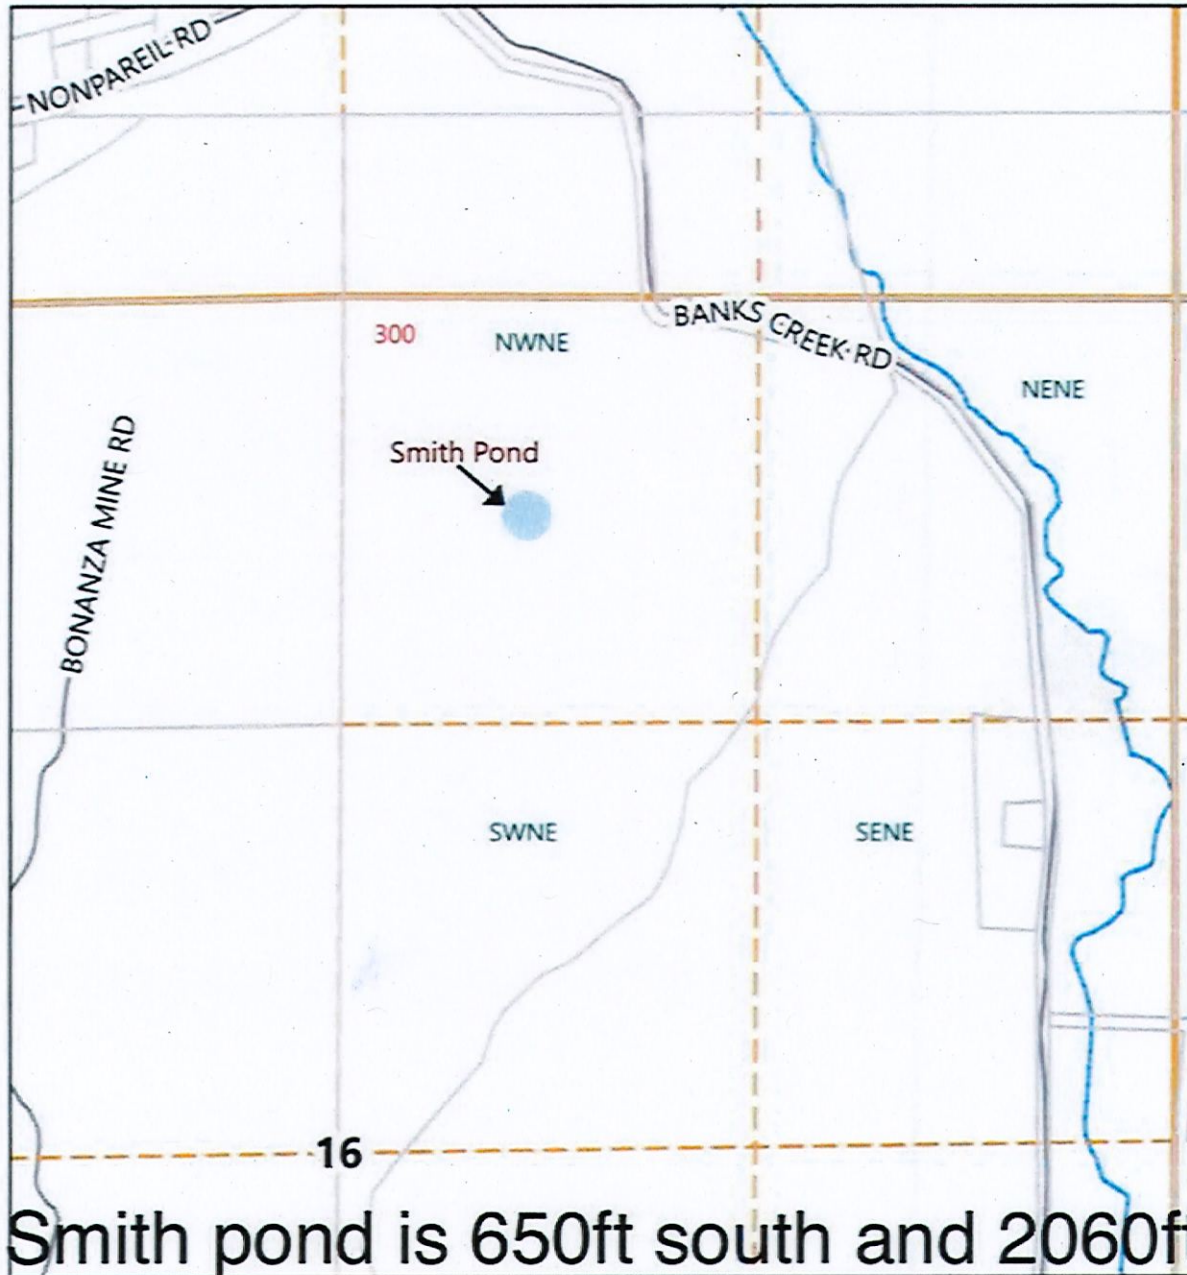

Scale: 1" = 800'

Revised Map

RECEIVED
APR 04 2023
OWRD

Smith pond is 650ft south and 2060ft west from the NE section corner 16