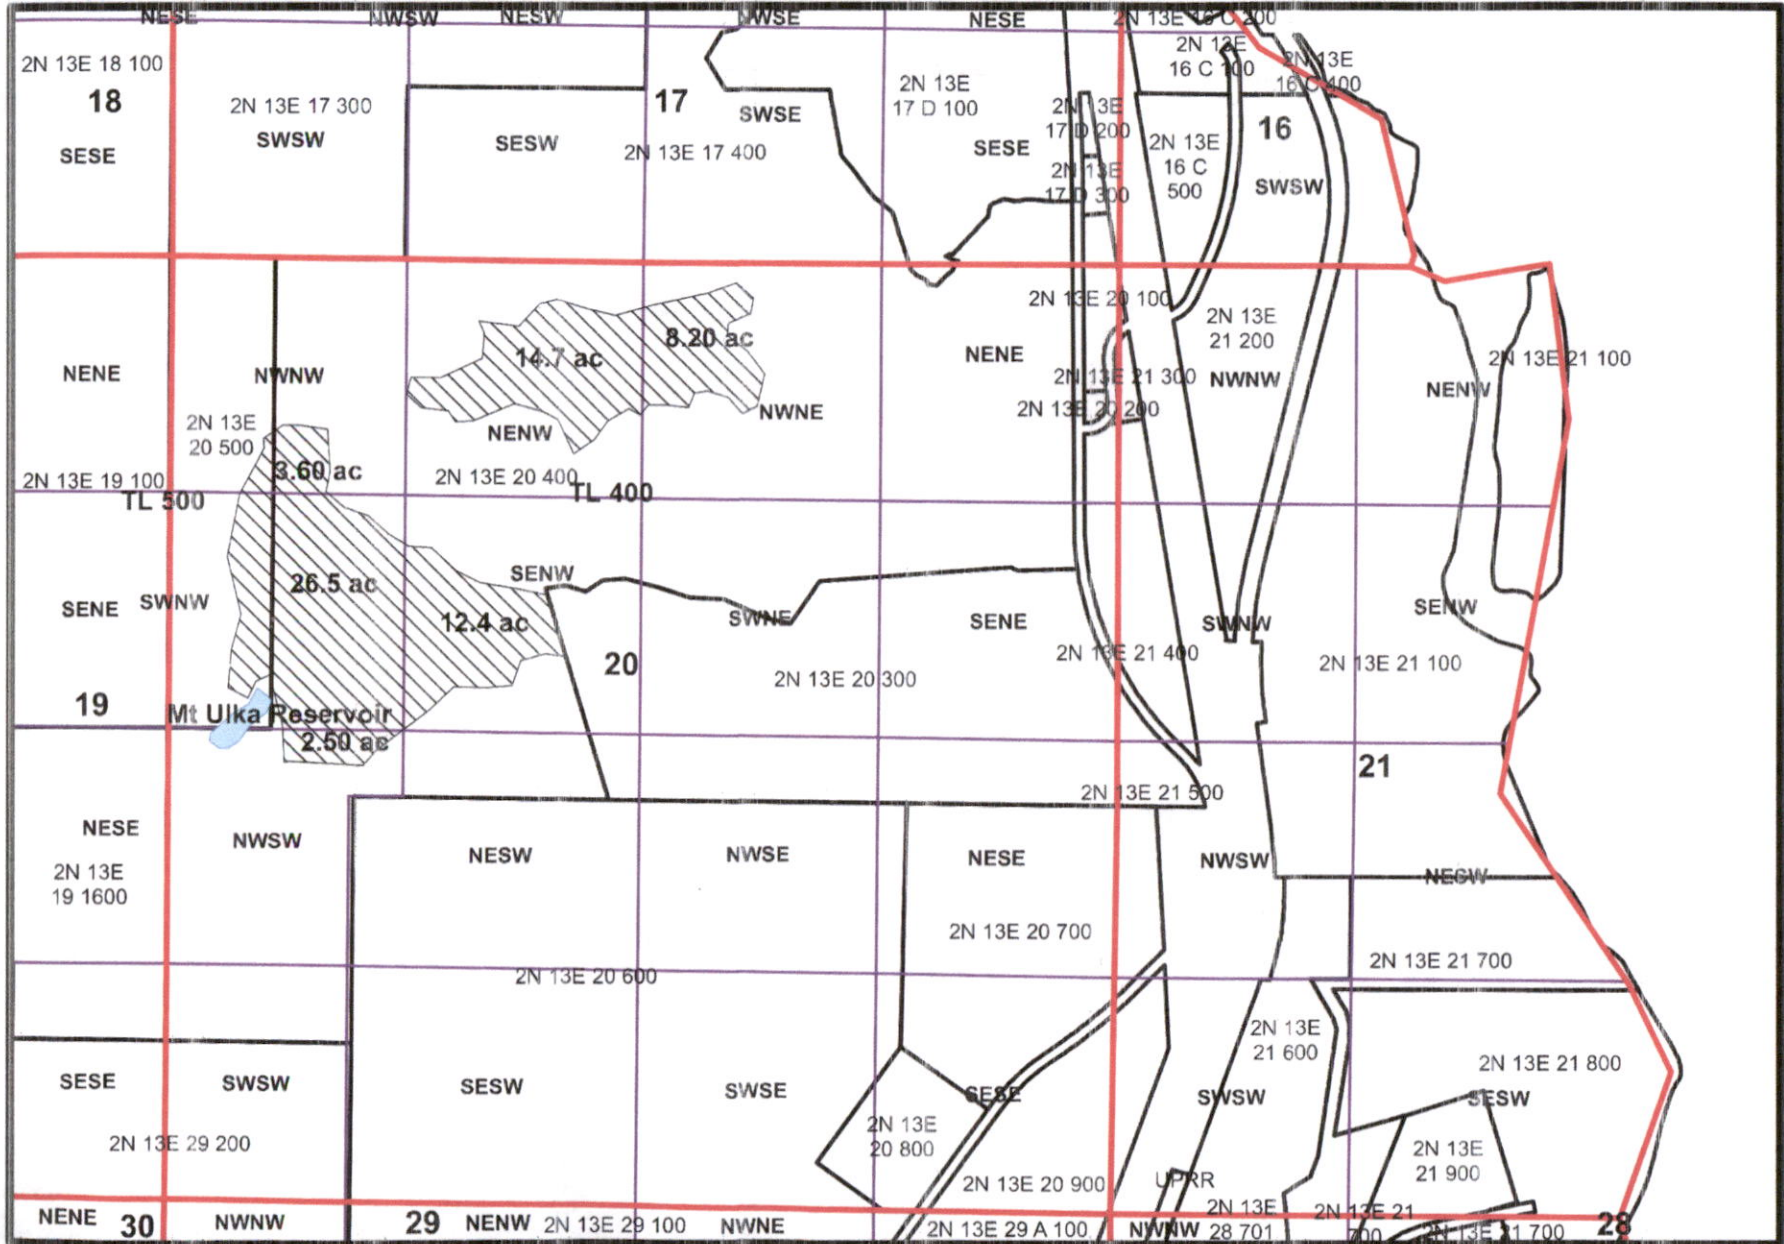

RECEIVED

RECEIVED

OCT 17 2023

OCT 27 2023

OWRD

OWRD

Township 2 North Range 13 East Section 20 Tax Lots 400 and 500

Dam is 2,464' South and 575' East from NW Corner, Section 20.

RECEIVED
OCT 17 2023

RECEIVED
OCT 27 2023

OWRD

Township 2 North Range 13 East Section 20
Tax Lots 400 and 500

OWRD

Dam is 2,464' South and 575' East from NW Corner, Section 20.