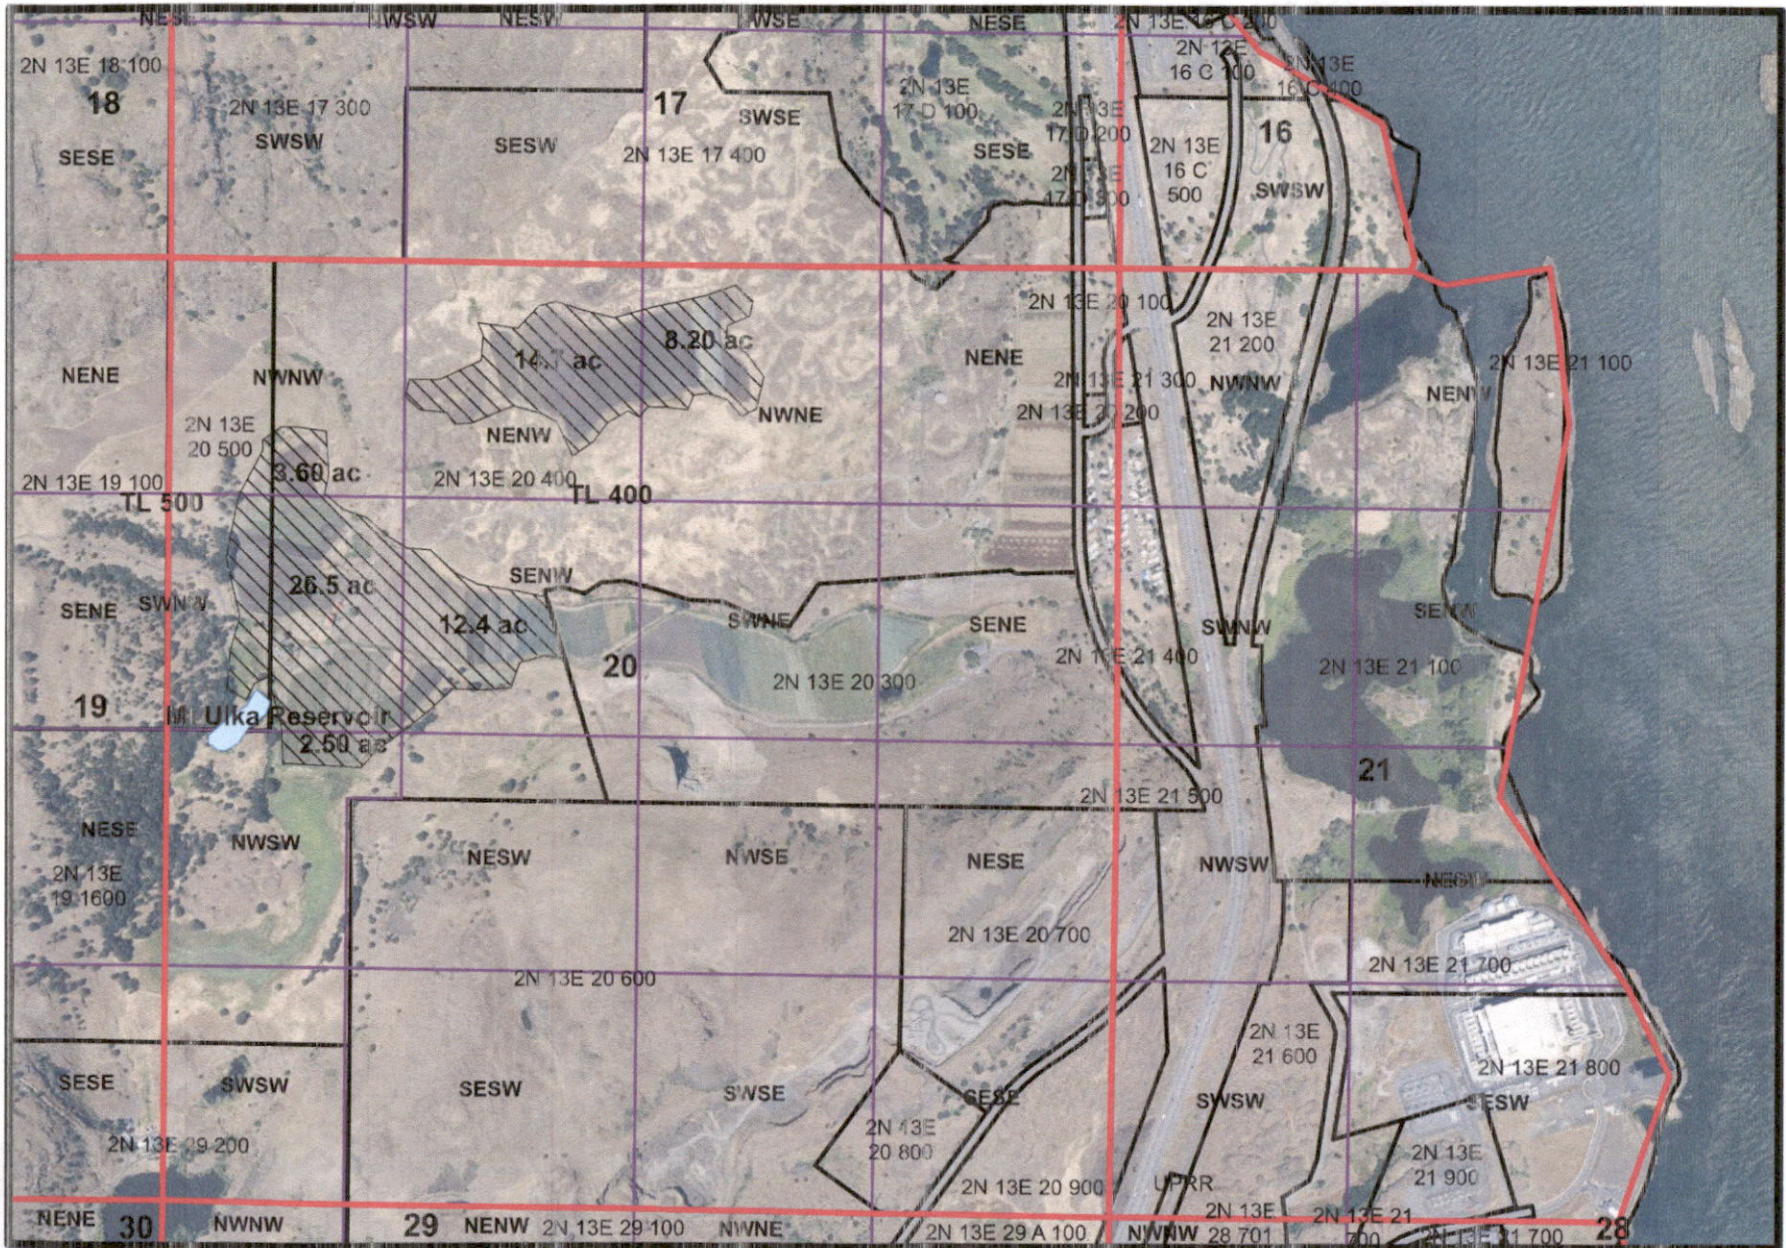

RECEIVED

RECEIVED

OCT 17 2023

OCT 27 2023

OWRD

OWRD

Township 2 North Range 13 East Section 20 Tax Lots 400 and 500

Dam is 2,464' South and 575' East from NW Corner, Section 20.

RECEIVED
OCT 17 2023

RECEIVED
OCT 27 2023

OWRD

Township 2 North Range 13 East Section 20
Tax Lots 400 and 500

OWRD

Dam is 2,464' South and 575' East from NW Corner, Section 20.