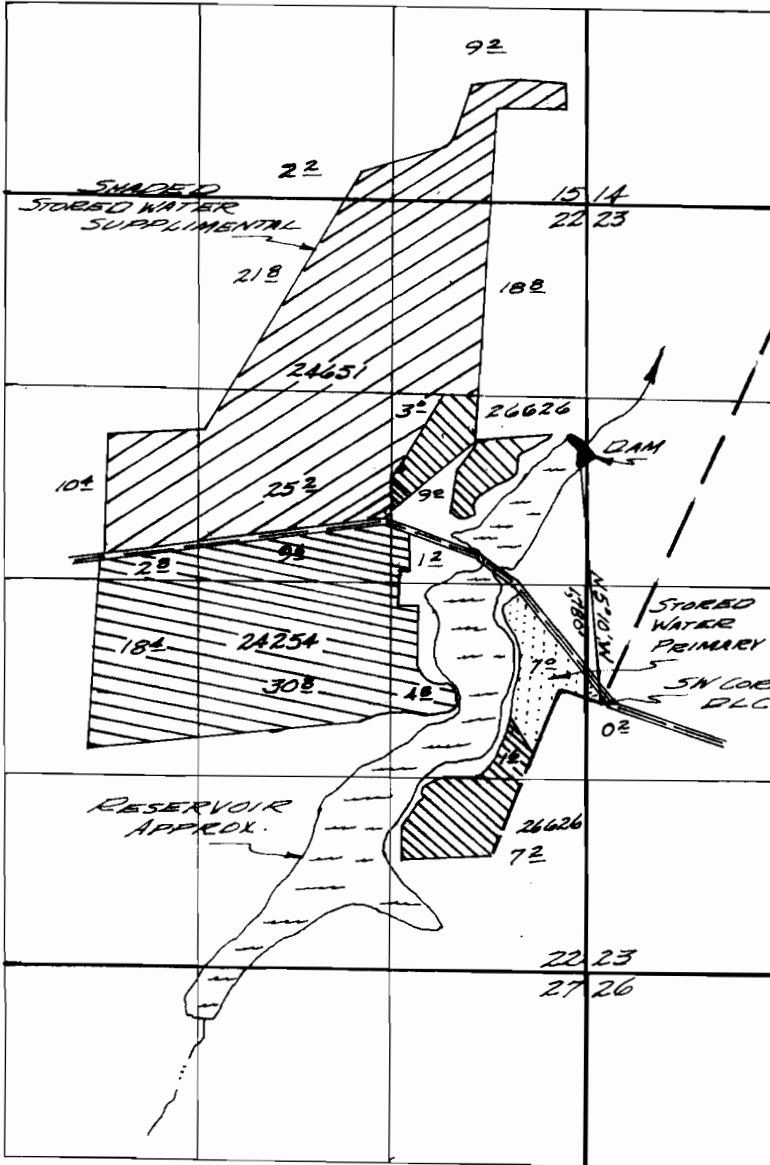

T.4S. R2W.W.M.

1967
1967

1" = 1,320'

DFN 30-171

A&R. SPADA FARMS.

PORTLAND, ORE

R-44070
R-44071
R-4964+
32366