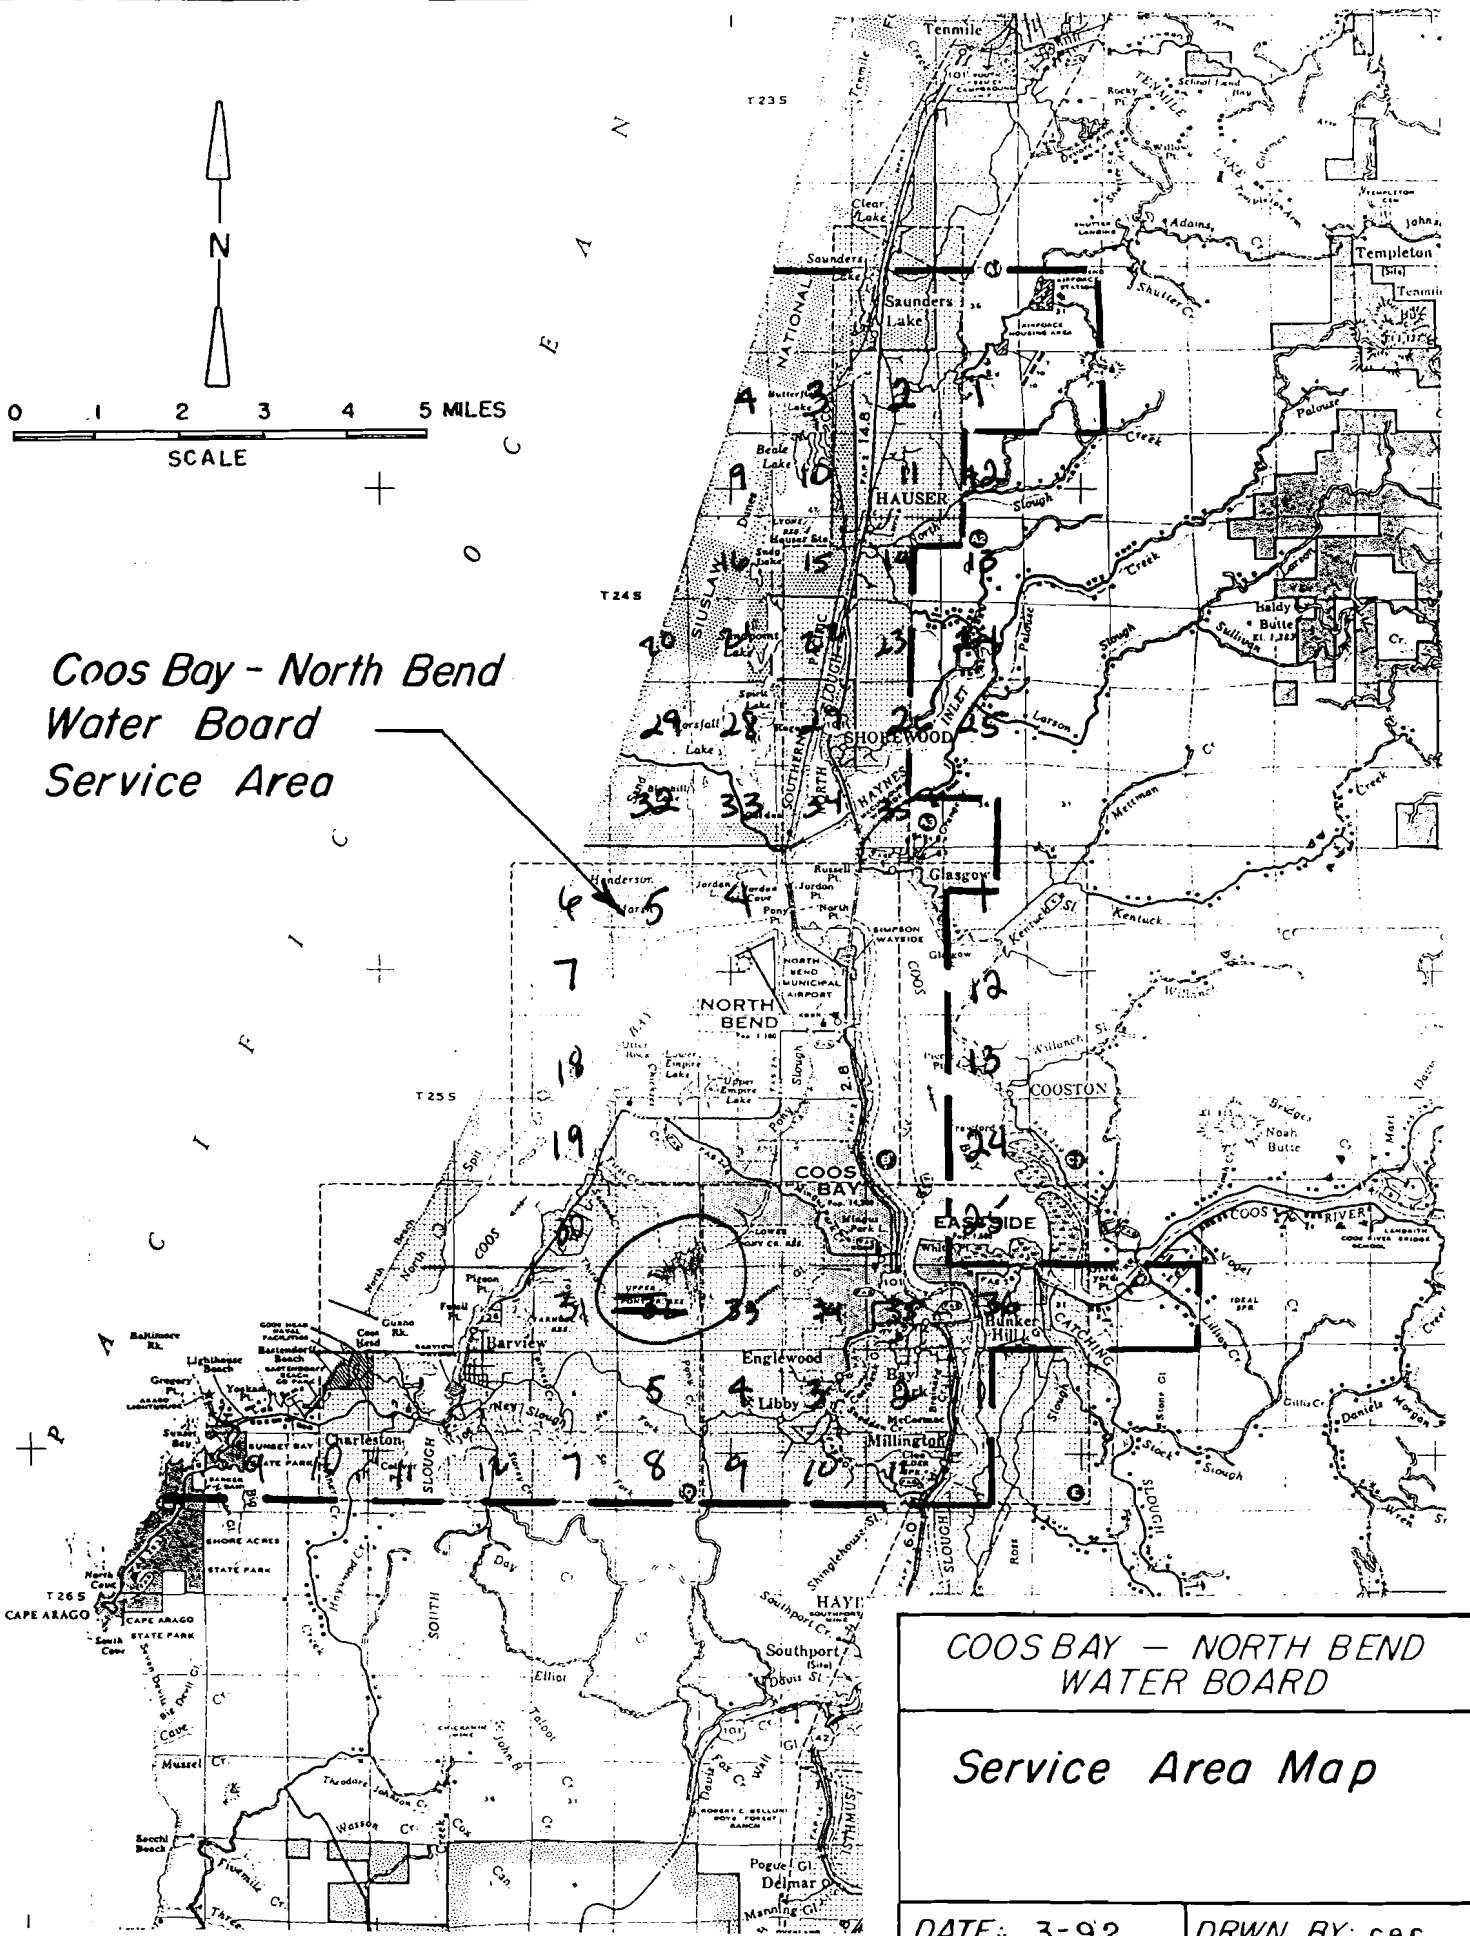

Coos Bay - North Bend
Water Board
Service Area

COOS BAY - NORTH BEND WATER BOARD	
Service Area Map	
DATE: 3-92	DRWN BY: cec
SCALE: As Shown	EXHIBIT IV-D-4

R-5518
R-61527