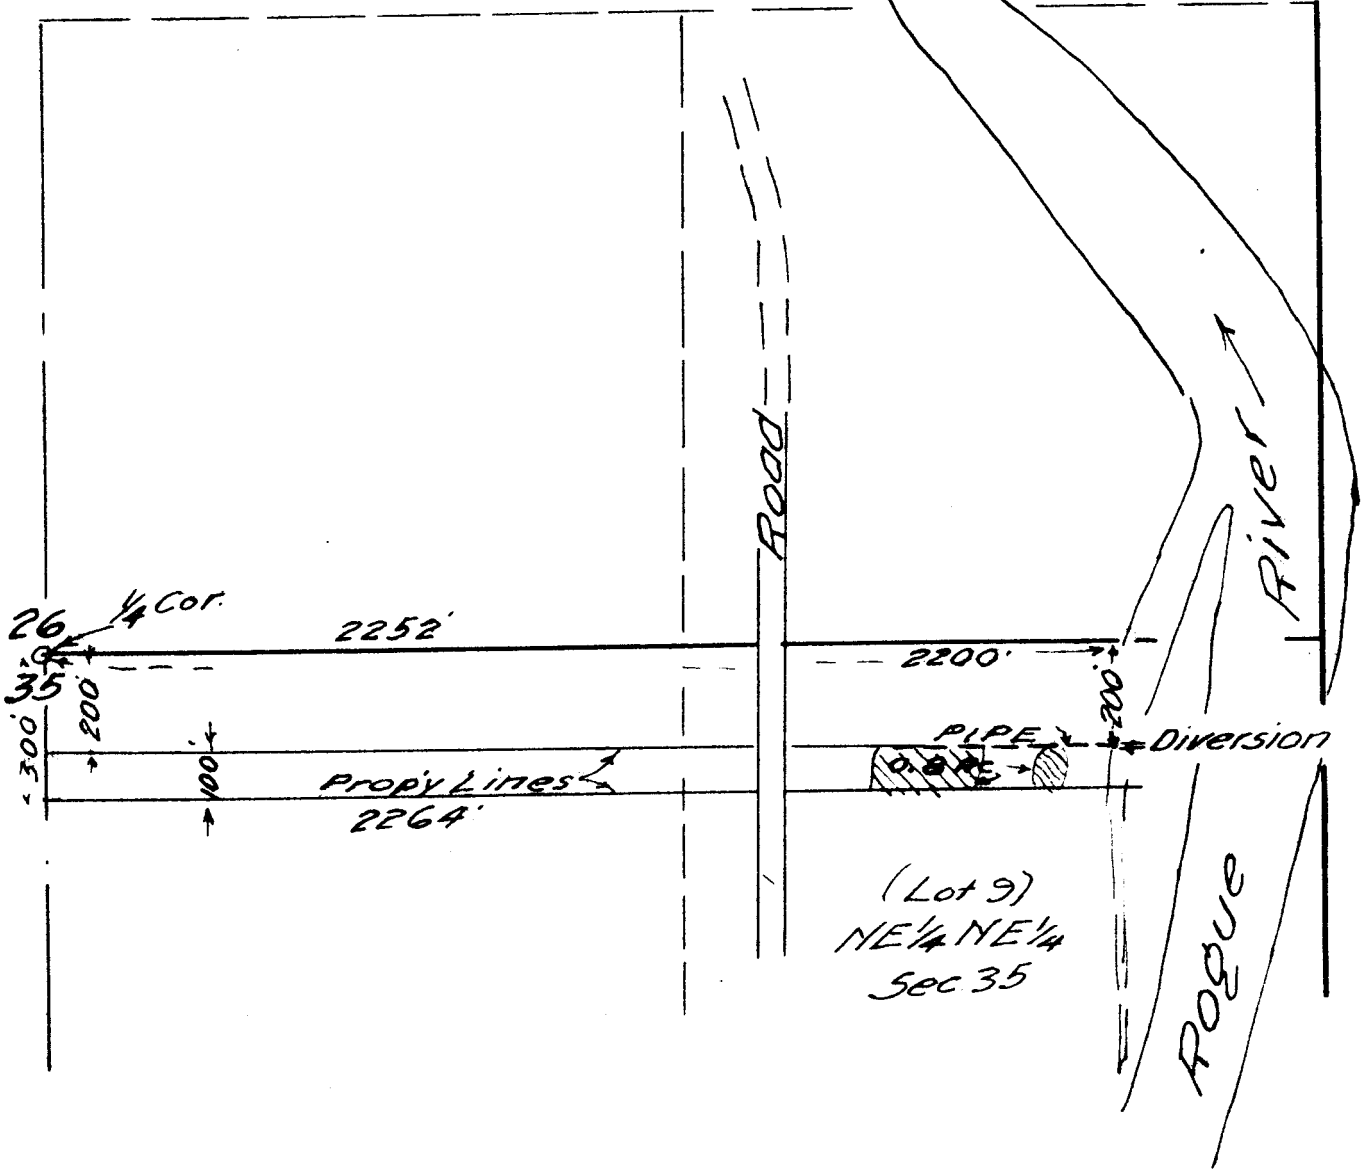

25-7 25

Permit: S 17842
 Volume: 1
 Strm: ROGUE R
 Trib: PACIFIC OCEAN
 Priority: 7/07/47

T. 35 S., R. 7 W., W. M.
 Scale 400' = 1"

(Lot 9)
 NE 1/4 NE 1/4
 Sec 35

W. E. Whinery
 July 1947

Application No. 22687
 17842
 Permit No. _____