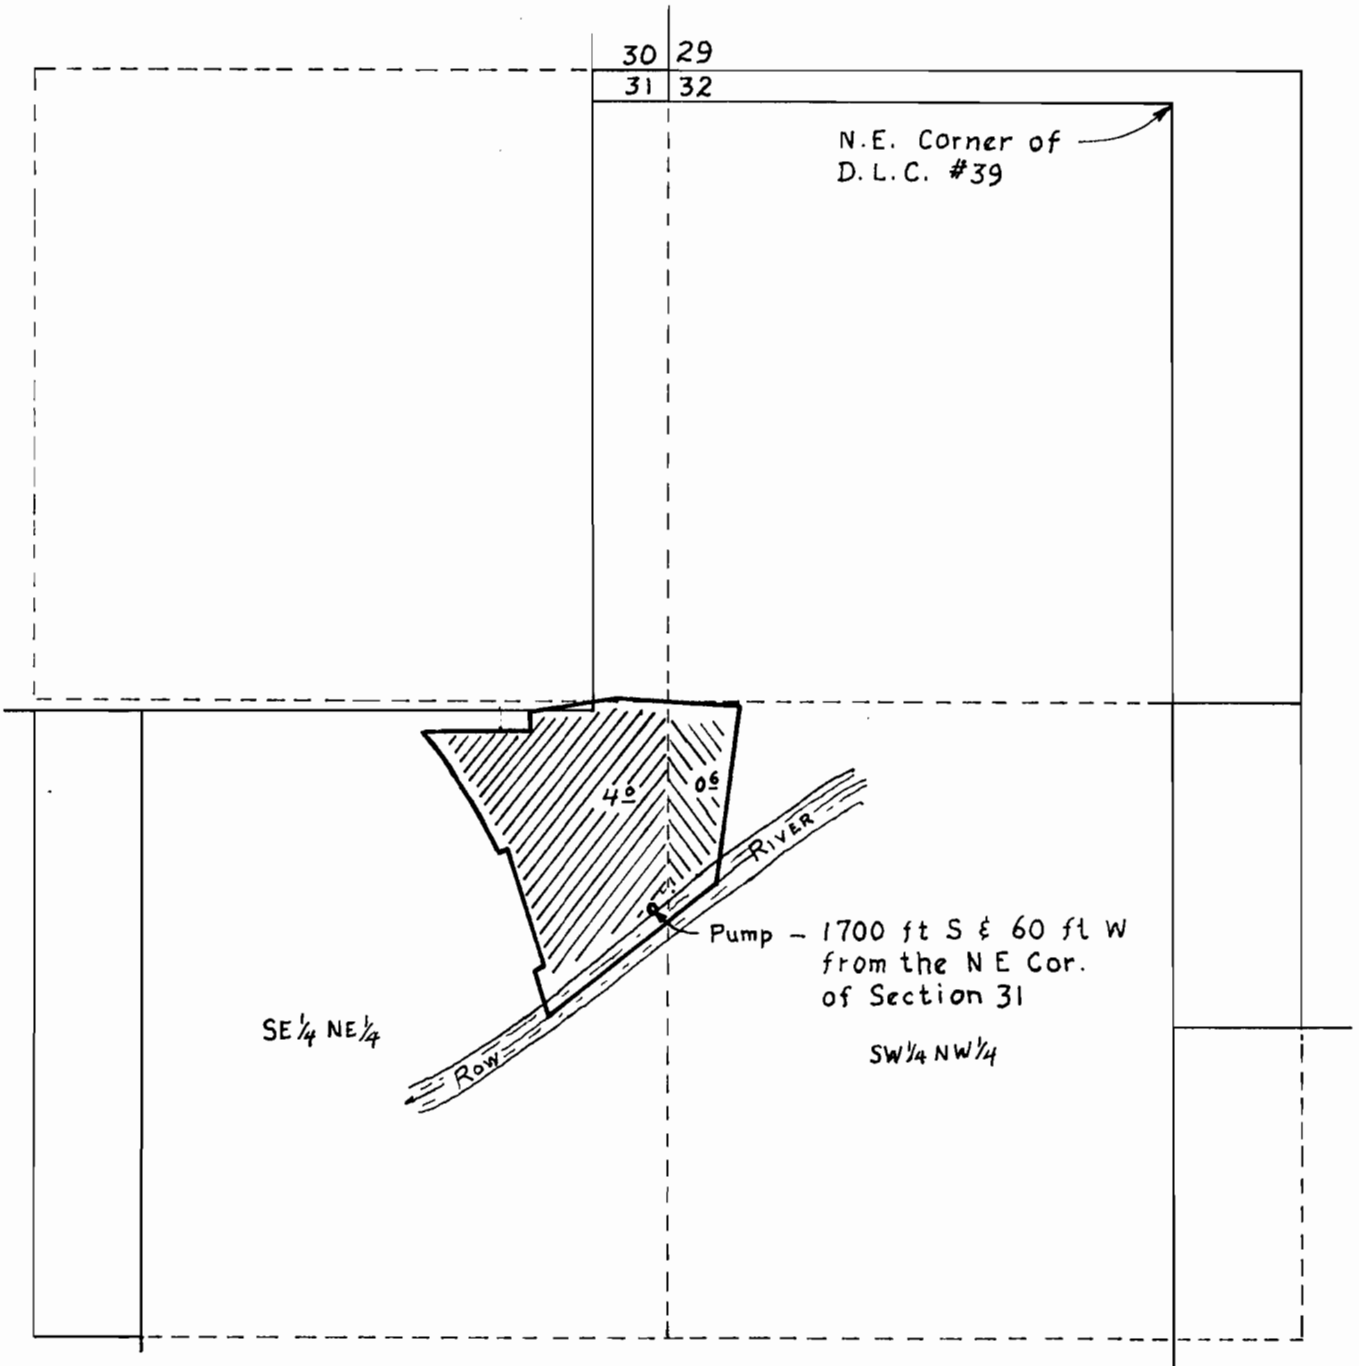

Township 20 S, Range 2 W WM

Scale: 1 in = 400 ft

31843  
25149