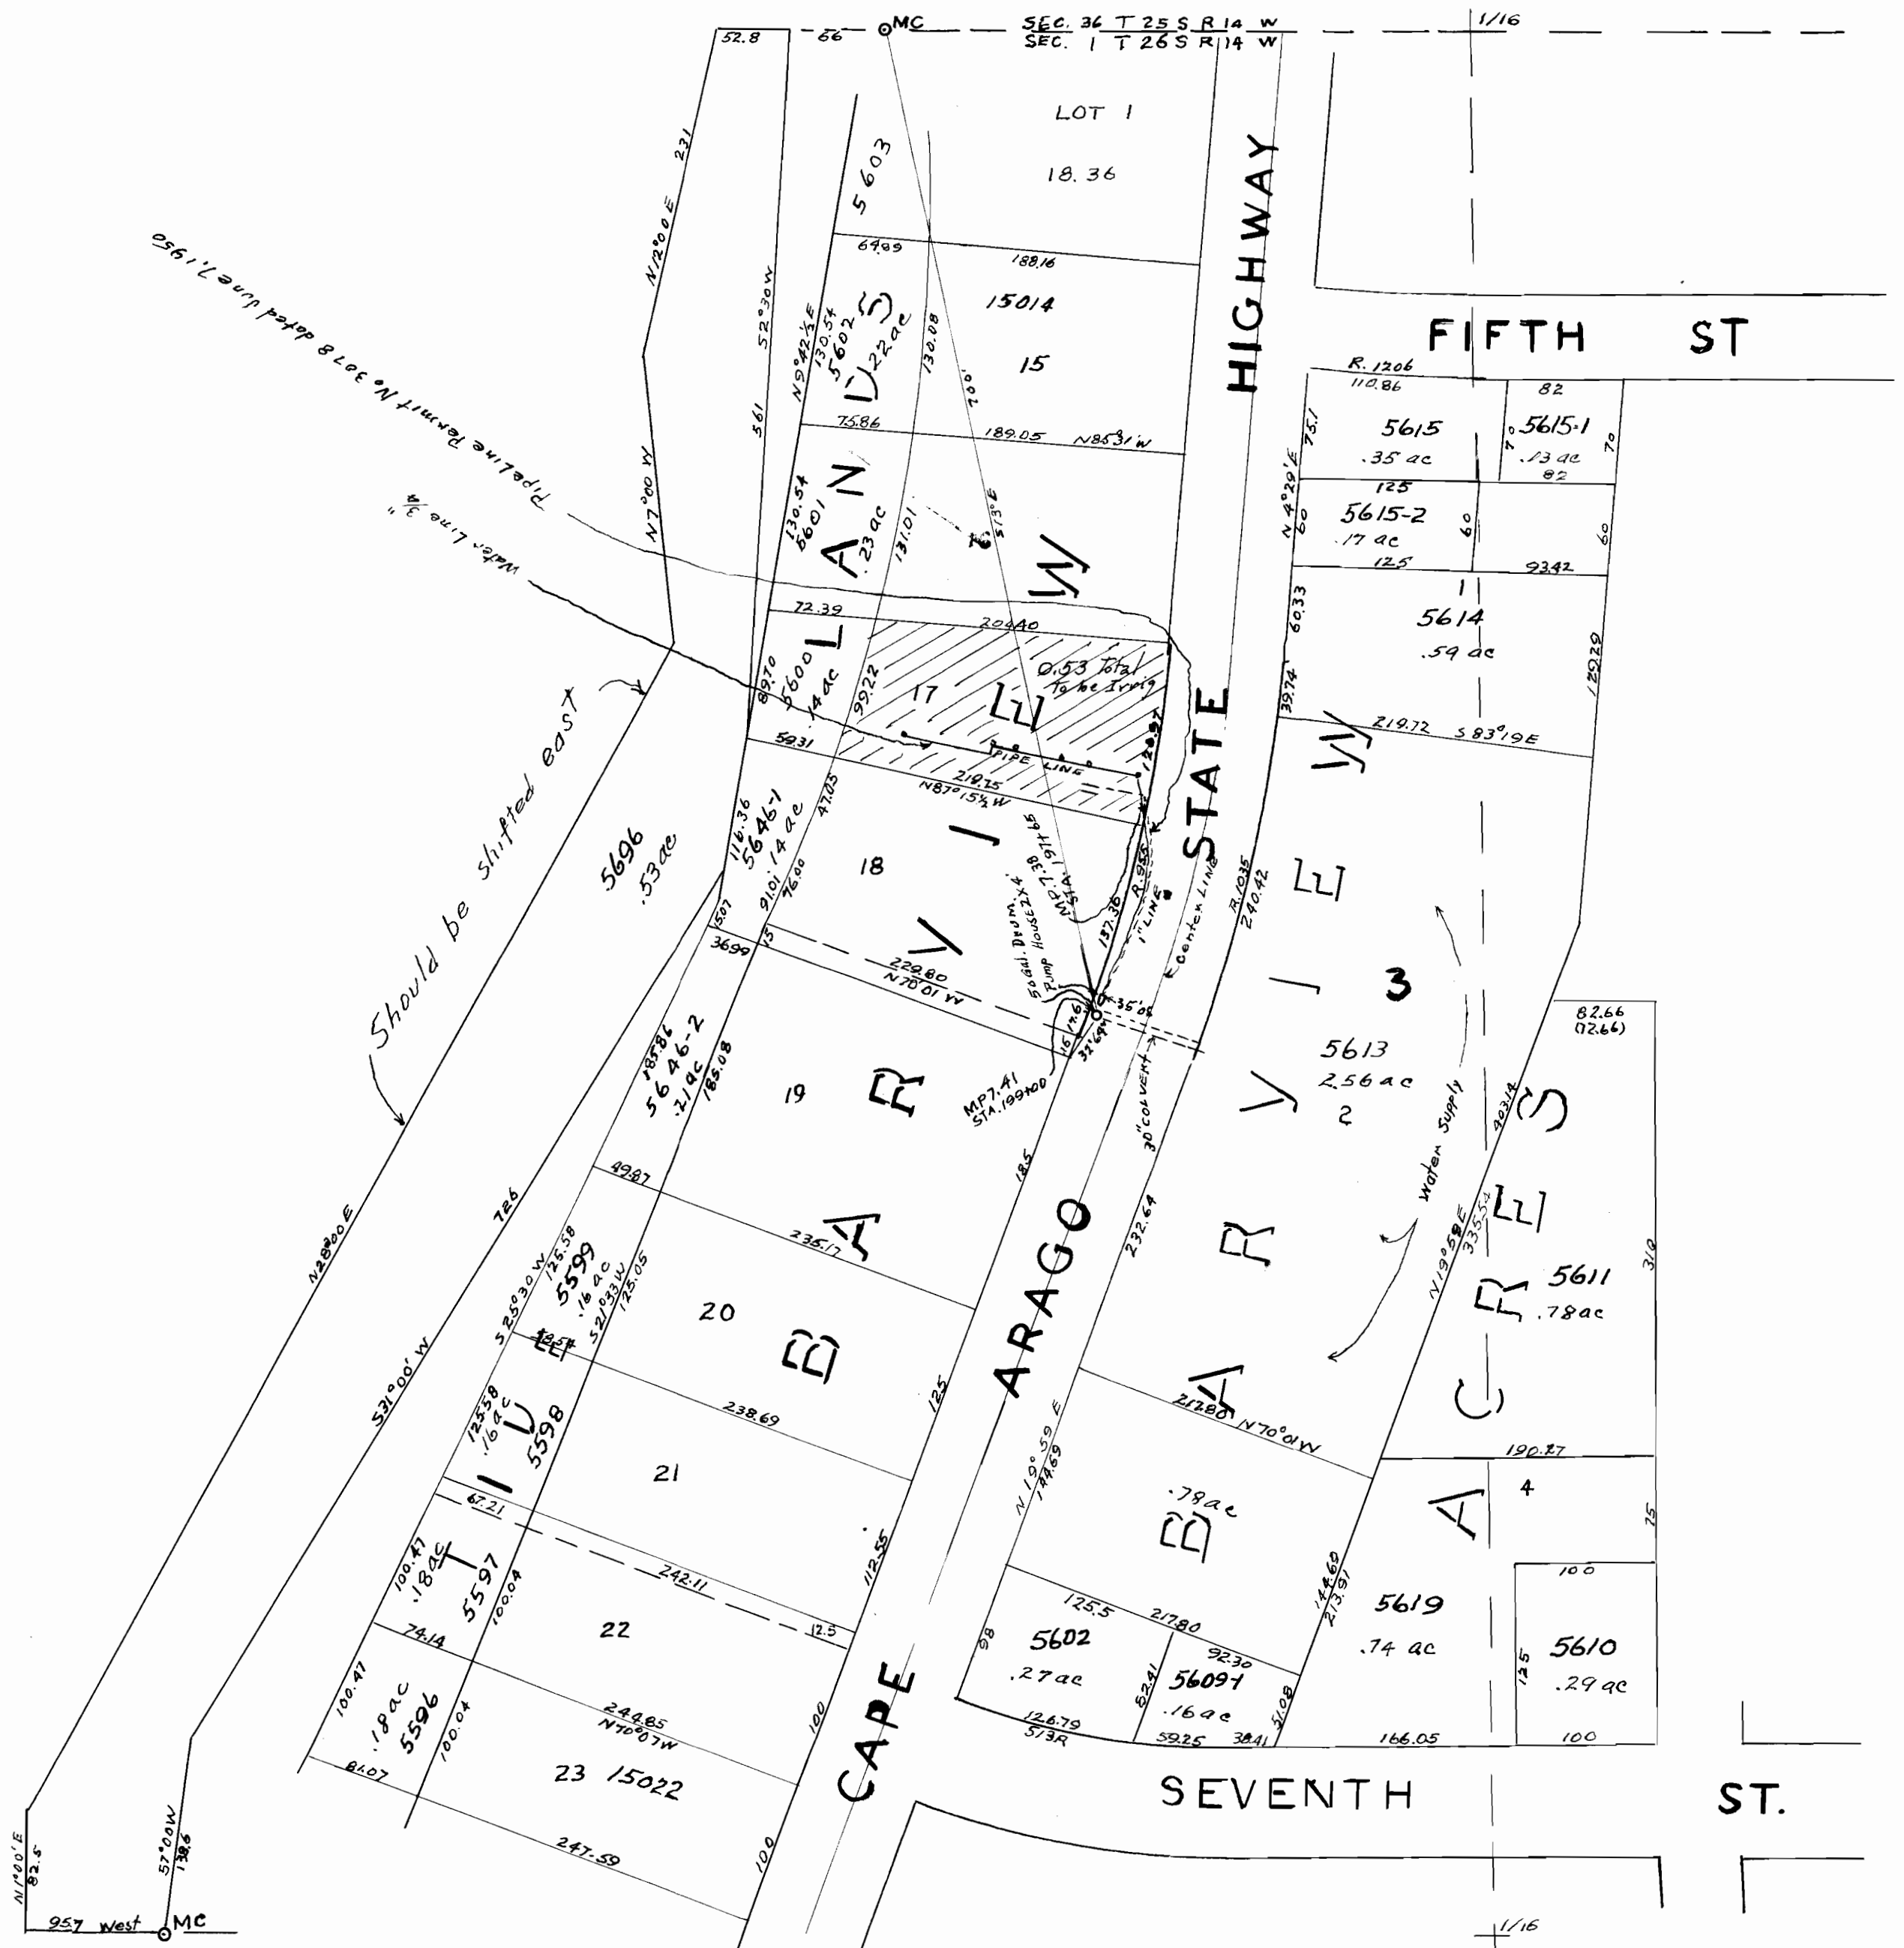

NW 1/4 NW 1/4 SEC. 1 T 26 S R 14 W

I BB

1 INCH 100'

BARVIEW  
BARVIEW ACRES

COOS BAY

SEE MAP I BA 26 13

SEE MAP I BC 26 13

Application-37669  
Permit - 2011