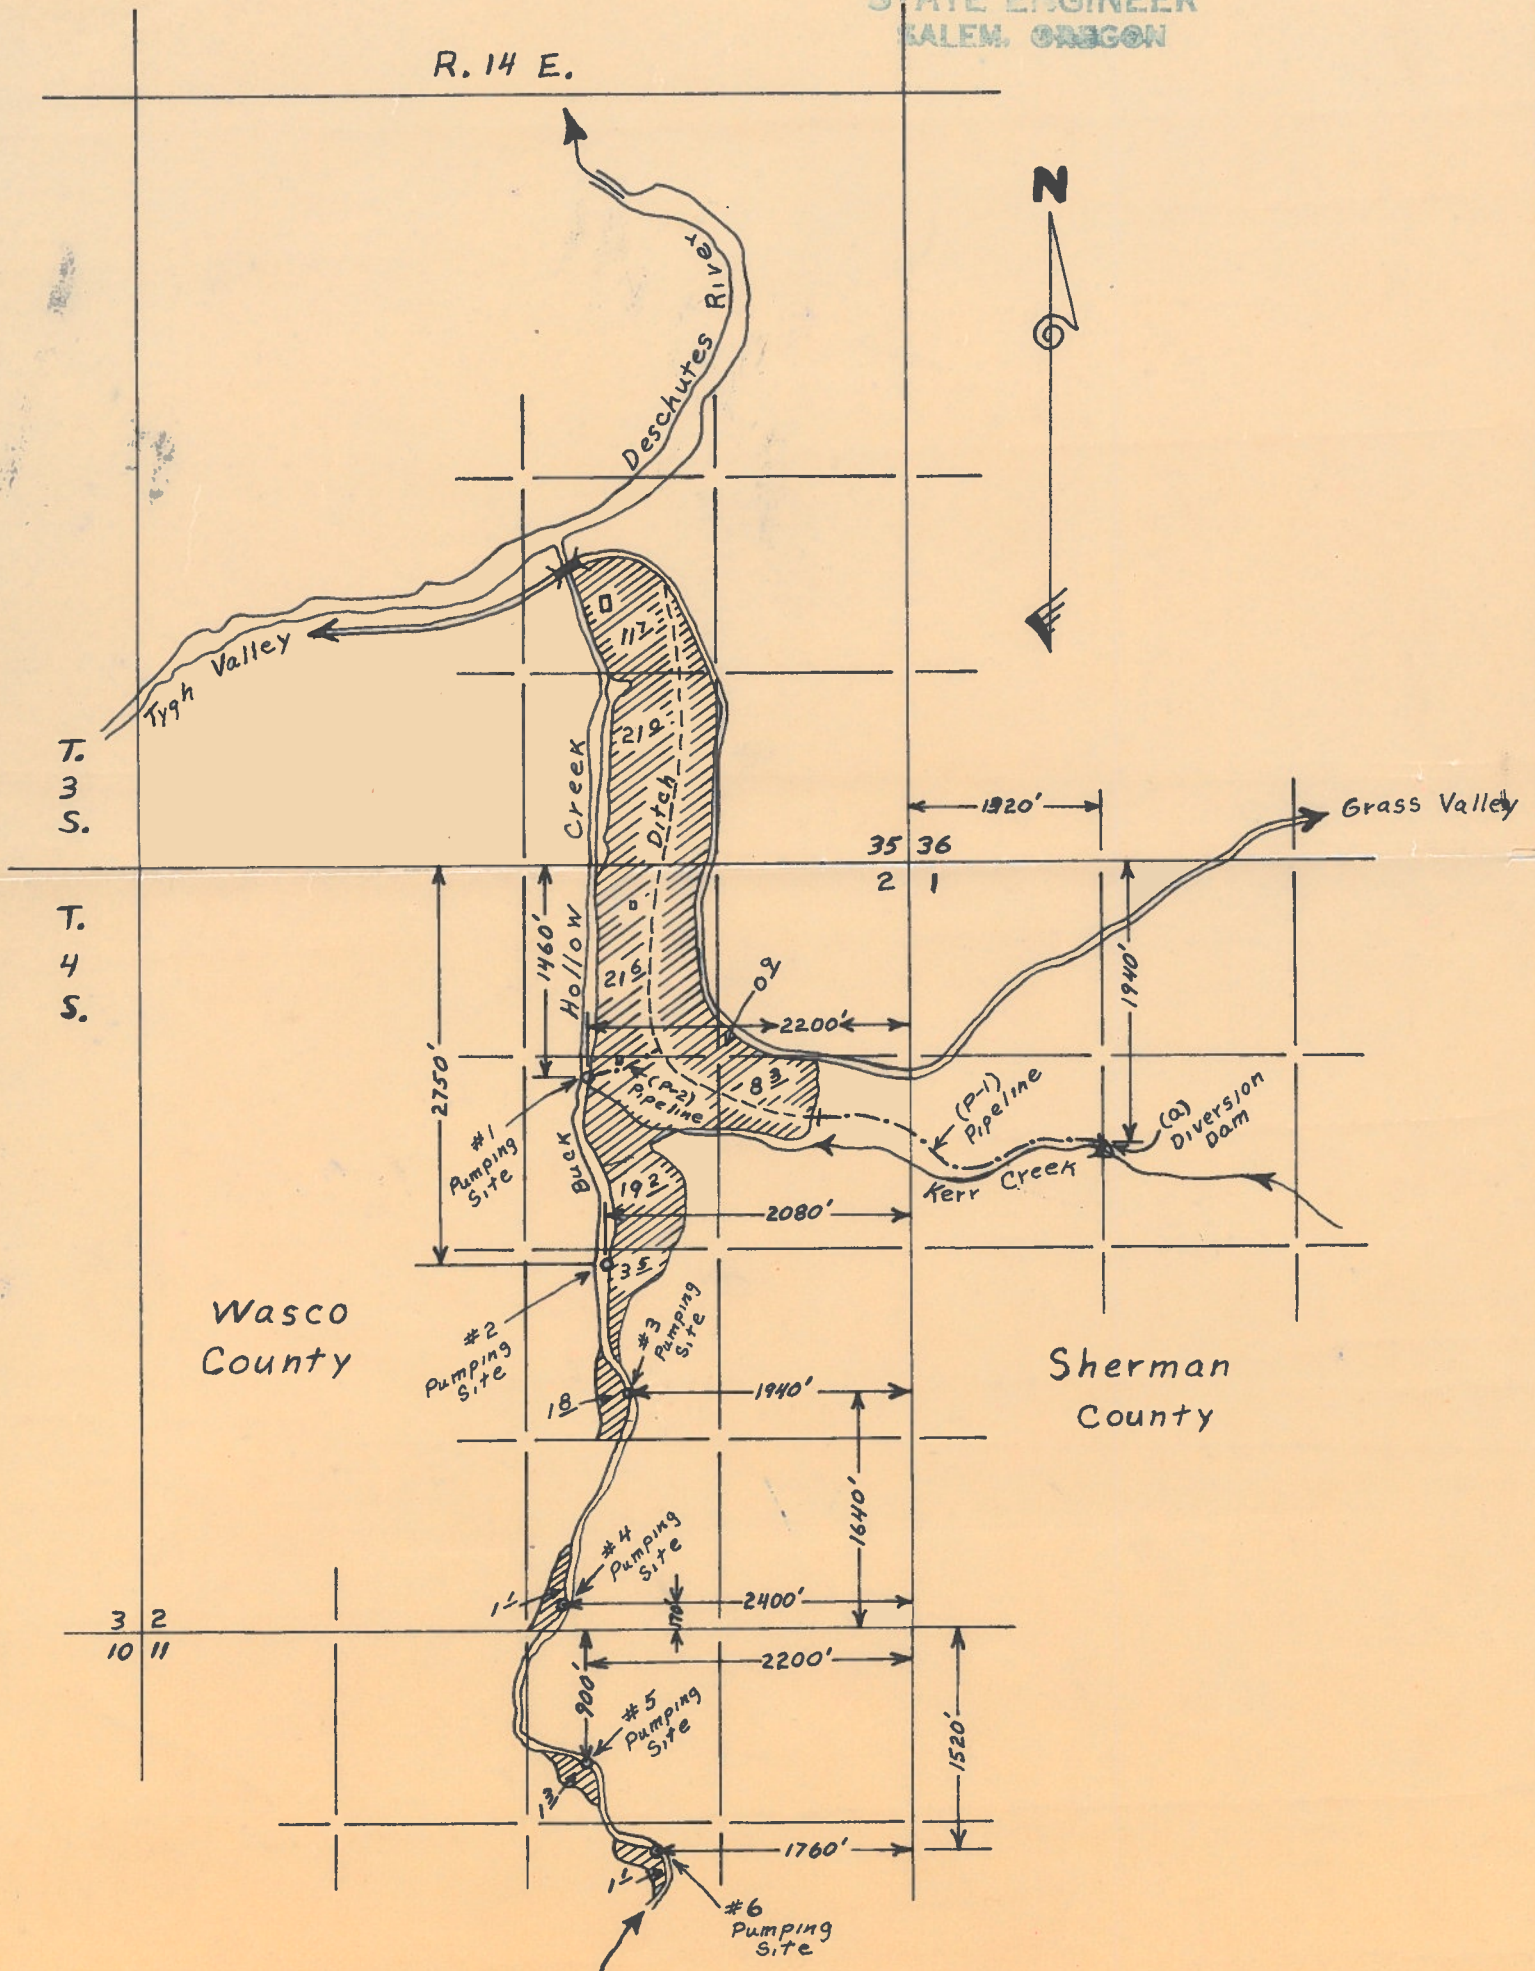

Ernest O. Webb

(Irrigation)

RECEIVED  
DEC 10 1962  
STATE ENGINEER  
SALEM, OREGON

Scale 4" = 1 mile

Map Compiled From Aerial Photo  
Number AAE-SF-64  
(8-16-49 Flight)

Application No: 38284  
Permit No: 28518