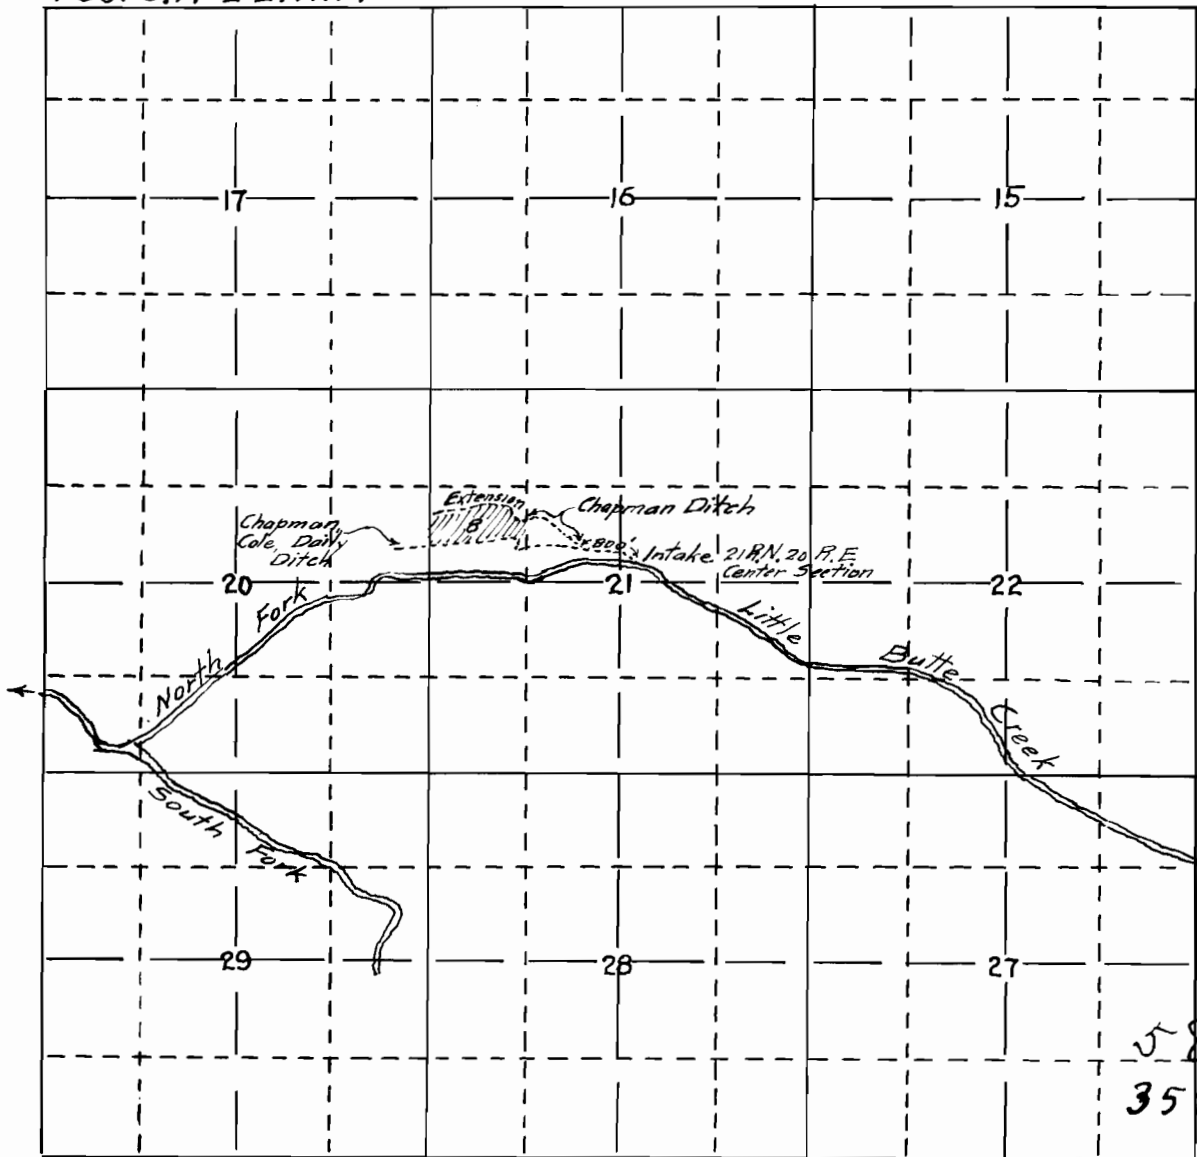

MAP

Accompanying application of MIKE SIDLEY Jr of Lake Creek, Oregon, for permit to appropriate the waters of N. Fork of Little Butte Creek tributary to Rogue River, Jackson County, Oregon.

October 1917.

Medford Oregon.

T36. S. R 2 E. W. M

Map made from notes and measurements taken in the field by Mike Sidley and compiled by me, and is a correct representation of lands to be irrigated, streams and ditches in the immediate vicinity.