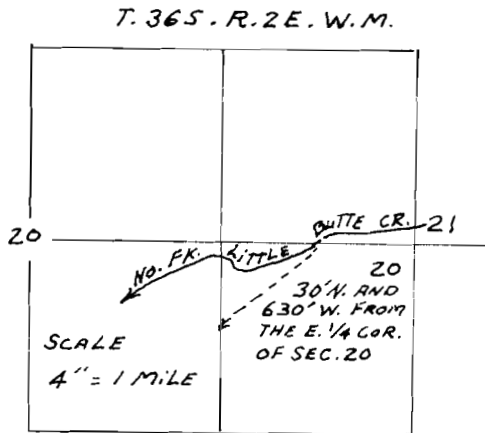

Application No. 52644 - ~~66760~~
 Permit No. 39180 ~~66280~~

MID DIVERSION IN No. FK. OF LITTLE BUTTE CREEK

MID DIVERSION IN So. FK. OF LITTLE BUTTE CREEK

MAP TO ACCOMPANY APPLICATION OF MODOC ORCHARD FOR TEMPERATURE CONTROL