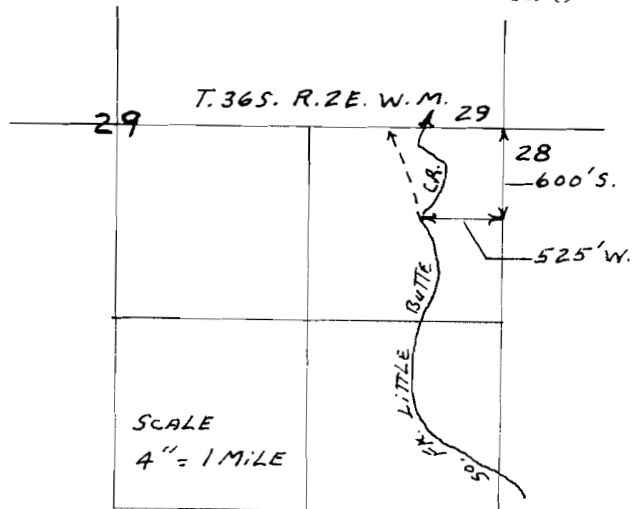

Application No. 52644 - ~~66760~~
 Permit No. 39180 ~~66280~~

MID DIVERSION IN No. FK. OF LITTLE BUTTE CREEK

MID DIVERSION IN So. FK. OF LITTLE BUTTE CREEK

MAP TO ACCOMPANY APPLICATION OF MODOC ORCHARD FOR TEMPERATURE CONTROL