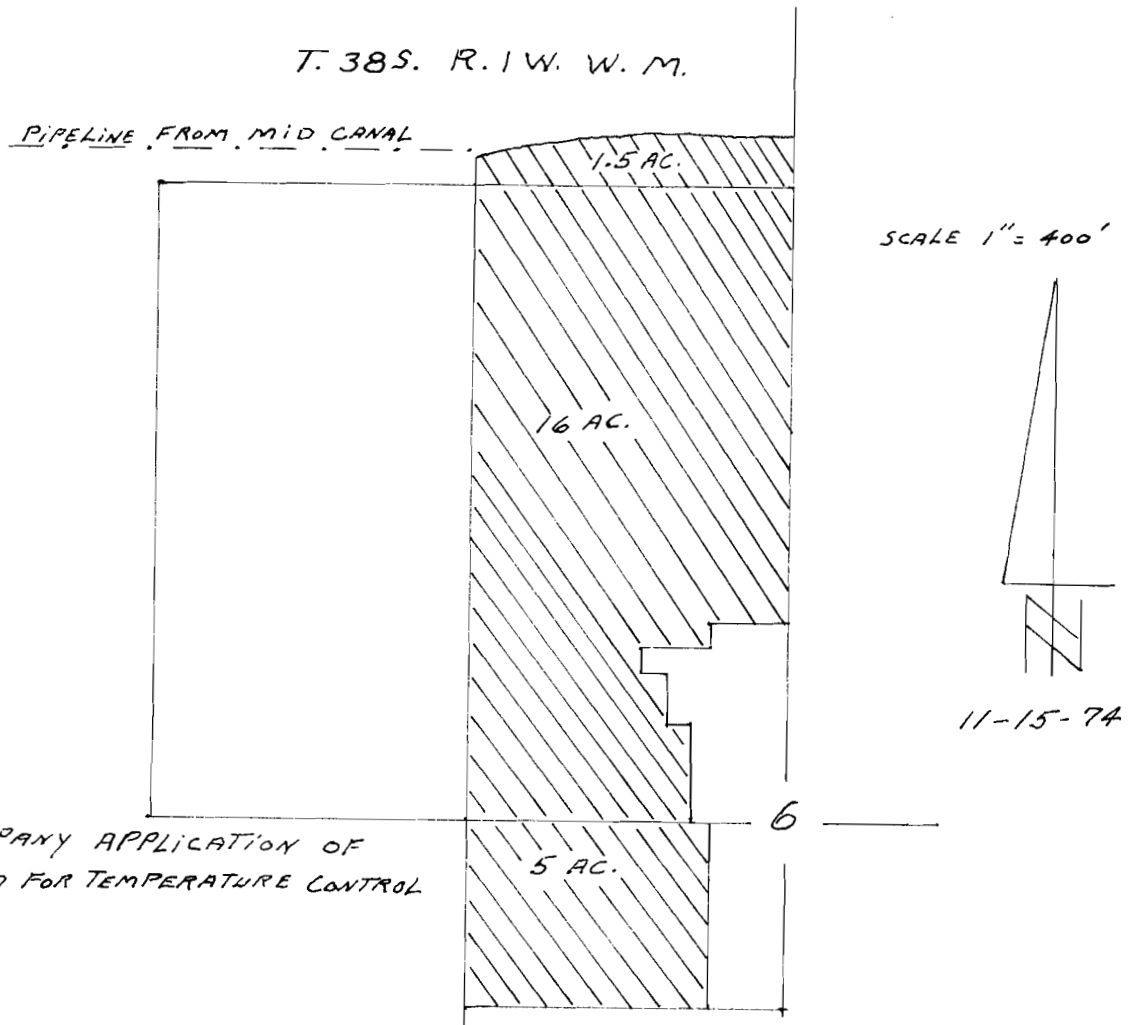

Application No. 52644 - ~~66760~~
 Permit No. 39180 ~~66280~~

MID DIVERSION IN No. FK. OF LITTLE BUTTE CREEK

MID DIVERSION IN So. FK. OF LITTLE BUTTE CREEK

MAP TO ACCOMPANY APPLICATION OF MODOC ORCHARD FOR TEMPERATURE CONTROL