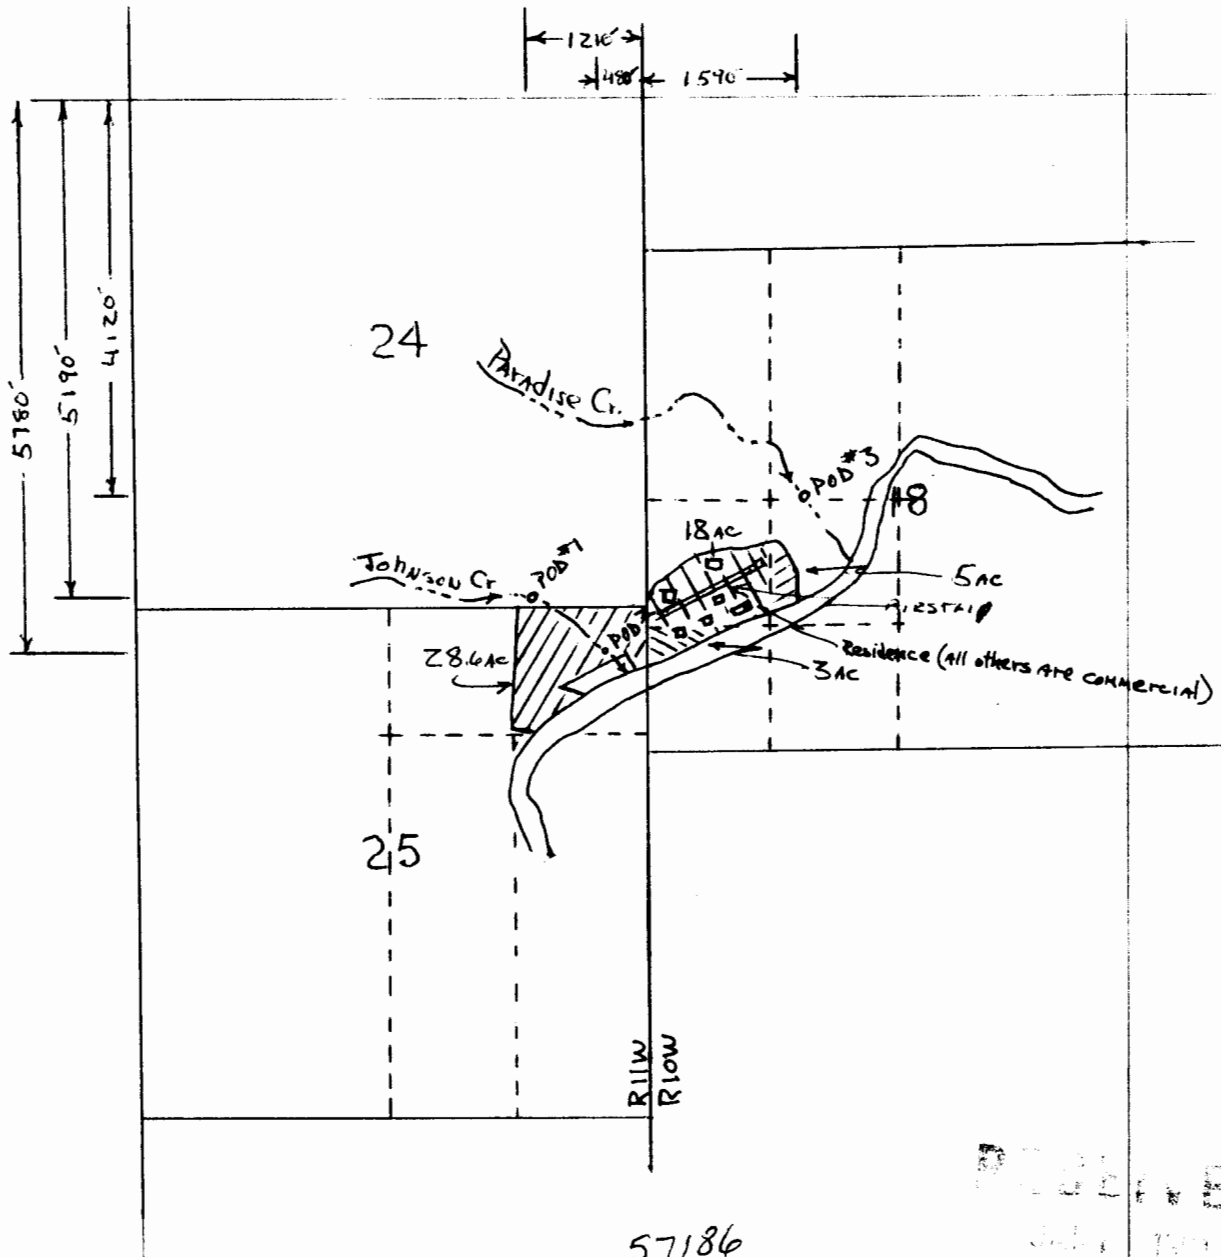

PARADISE BAR LODGE

T 33S R 11W

T 33S R 10W

57186

Application No.  
Permit No.

RECEIVED  
 JUL 1 1991  
 WATER RESOURCES DEPT  
 SALEM, OREGON

Note: There are no maps of this remote area available other than USGS quads sheets. This map was drawn using an aerial photo as a guide and the map should be fairly accurate.